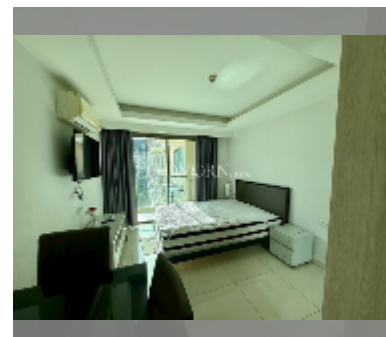

Condo for sale studio 24.47 m² in Laguna Beach Resort 2, Pattaya

฿ 1,290,000

UNIT PARAMETERS:

UID	FS-241711
quota	thai quota
type	studio
size	24.47m²
floor	5
view	pool view
quality	good
equipment: furniture, air conditioner, television, refrigerator	

PROJECT PARAMETERS:

district	Jomtien
buildings	4
floors	8
built in	2016

FACILITIES:

General information: resort, meters to beach: 700, minutes to beach: 10, underground parking.

Swimming pool: swimming pool, kids pool, water slides, waterfall, jacuzzi, pool bar .

Chill zone: chill zone, garden.

Health zone: gym, sauna, massage.

Other: reception, lobby, clubhouse, kids playgarden, CCTV, security, minimart, laundry.