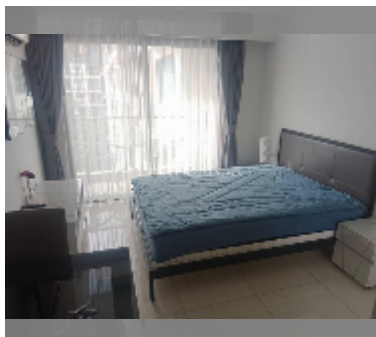

Condo for sale studio 24.47 m² in Laguna Beach Resort 2, Pattaya

฿ 1,290,000

UNIT PARAMETERS:

UID	FS-241711
quota	thai quota
type	studio
size	24.47m²
floor	5
view	pool view
quality	good
equipment: furniture, air conditioner, television, refrigerator	

PROJECT PARAMETERS:

district	Jomtien
buildings	4
floors	8
built in	2016

FACILITIES:

General information: resort, meters to beach: 700, minutes to beach: 10, underground parking.

Swimming pool: swimming pool, kids pool, water slides, waterfall, jacuzzi, pool bar .

Chill zone: chill zone, garden.

Health zone: gym, sauna, massage.

Other: reception, lobby, clubhouse, kids playgarden, CCTV, security, minimart, laundry.