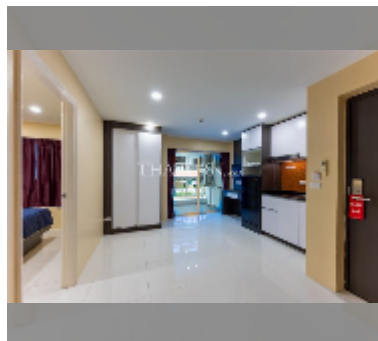

Condo for sale 2 bedroom 56 m² in New Nordic Suites 6, Pattaya

฿ 2,800,000

UNIT PARAMETERS:

UID	FS-241704
quota	foreign quota
type	2 bedroom
size	56m²
floor	3
view	city view
online viewing	yes

PROJECT PARAMETERS:

district	Pratumnak
buildings	1
floors	7

FACILITIES:

General information: lowrise, meters to beach: 600, minutes to beach: 5, pets are allowed.

Swimming pool: swimming pool.

Health zone: gym.

Other: lobby, CCTV, security.