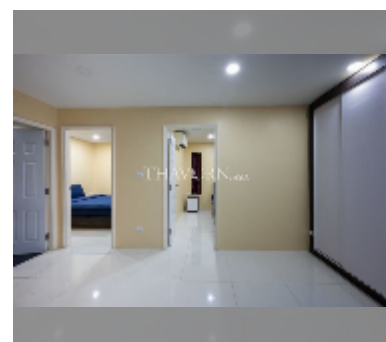

Condo for sale 2 bedroom 56 m² in New Nordic Suites 6, Pattaya

฿ 2,800,000

UNIT PARAMETERS:

UID	FS-241704
quota	foreign quota
type	2 bedroom
size	56m²
floor	3
view	city view
online viewing	yes

PROJECT PARAMETERS:

district	Pratumnak
buildings	1
floors	7

FACILITIES:

General information: lowrise, meters to beach: 600, minutes to beach: 5, pets are allowed.

Swimming pool: swimming pool.

Health zone: gym.

Other: lobby, CCTV, security.