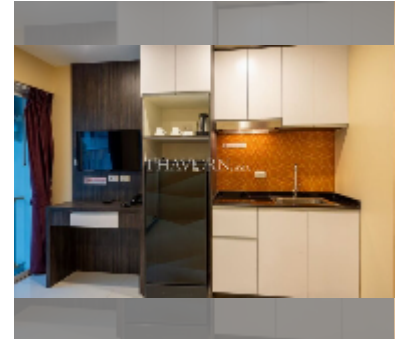

Condo for sale 2 bedroom 56 m² in New Nordic Suites 6, Pattaya

฿ 2,800,000

UNIT PARAMETERS:

UID	FS-241704
quota	foreign quota
type	2 bedroom
size	56m²
floor	3
view	city view
online viewing	yes

PROJECT PARAMETERS:

district	Pratumnak
buildings	1
floors	7

FACILITIES:

General information: lowrise, meters to beach: 600, minutes to beach: 5, pets are allowed.

Swimming pool: swimming pool.

Health zone: gym.

Other: lobby, CCTV, security.