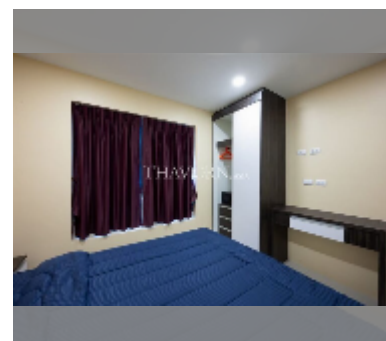

Condo for sale 2 bedroom 56 m² in New Nordic Suites 6, Pattaya

฿ 2,800,000

UNIT PARAMETERS:

UID	FS-241704
quota	foreign quota
type	2 bedroom
size	56m²
floor	3
view	city view
online viewing	yes

PROJECT PARAMETERS:

district	Pratumnak
buildings	1
floors	7

FACILITIES:

General information: lowrise, meters to beach: 600, minutes to beach: 5, pets are allowed.

Swimming pool: swimming pool.

Health zone: gym.

Other: lobby, CCTV, security.