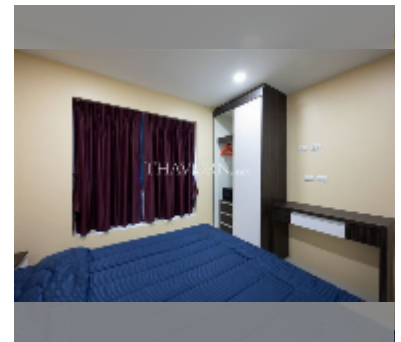

Condo for sale 2 bedroom 56 m² in New Nordic Suites 6, Pattaya

฿ 2,800,000

UNIT PARAMETERS:

UID	FS-241704
quota	foreign quota
type	2 bedroom
size	56m²
floor	3
view	city view
online viewing	yes

PROJECT PARAMETERS:

district	Pratumnak
buildings	1
floors	7

FACILITIES:

General information: lowrise, meters to beach: 600, minutes to beach: 5, pets are allowed.

Swimming pool: swimming pool.

Health zone: gym.

Other: lobby, CCTV, security.