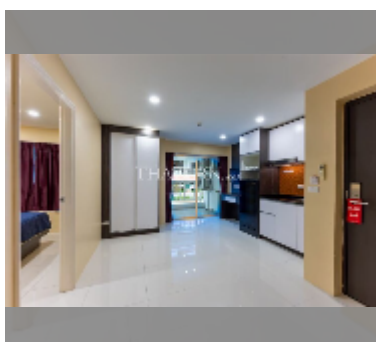

Condo for sale 2 bedroom 56 m² in New Nordic Suites 6, Pattaya

฿ 2,800,000

UNIT PARAMETERS:

UID	FS-241704
quota	foreign quota
type	2 bedroom
size	56m²
floor	3
view	city view
online viewing	yes

PROJECT PARAMETERS:

district	Pratumnak
buildings	1
floors	7

FACILITIES:

General information: lowrise, meters to beach: 600, minutes to beach: 5, pets are allowed.

Swimming pool: swimming pool.

Health zone: gym.

Other: lobby, CCTV, security.