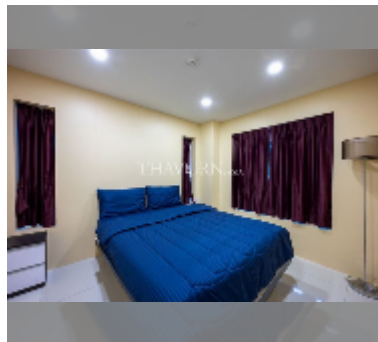

Condo for sale 2 bedroom 56 m² in New Nordic Suites 6, Pattaya

฿ 2,800,000

UNIT PARAMETERS:

UID	FS-241704
quota	foreign quota
type	2 bedroom
size	56m²
floor	3
view	city view
online viewing	yes

PROJECT PARAMETERS:

district	Pratumnak
buildings	1
floors	7

FACILITIES:

General information: lowrise, meters to beach: 600, minutes to beach: 5, pets are allowed.

Swimming pool: swimming pool.

Health zone: gym.

Other: lobby, CCTV, security.