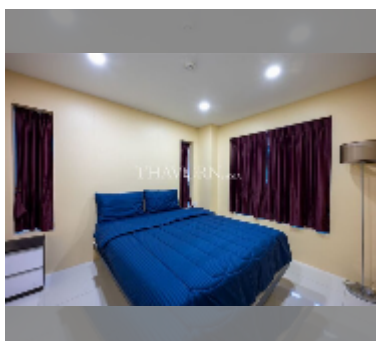

Condo for sale 2 bedroom 56 m² in New Nordic Suites 6, Pattaya

฿ 2,800,000

UNIT PARAMETERS:

UID	FS-241704
quota	foreign quota
type	2 bedroom
size	56m²
floor	3
view	city view
online viewing	yes

PROJECT PARAMETERS:

district	Pratumnak
buildings	1
floors	7

FACILITIES:

General information: lowrise, meters to beach: 600, minutes to beach: 5, pets are allowed.

Swimming pool: swimming pool.

Health zone: gym.

Other: lobby, CCTV, security.