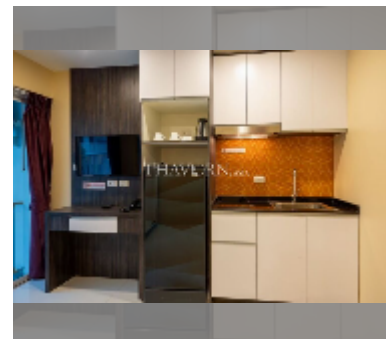

Condo for sale 2 bedroom 56 m² in New Nordic Suites 6, Pattaya

฿ 2,800,000

UNIT PARAMETERS:

UID	FS-241704
quota	foreign quota
type	2 bedroom
size	56m²
floor	3
view	city view
online viewing	yes

PROJECT PARAMETERS:

district	Pratumnak
buildings	1
floors	7

FACILITIES:

General information: lowrise, meters to beach: 600, minutes to beach: 5, pets are allowed.

Swimming pool: swimming pool.

Health zone: gym.

Other: lobby, CCTV, security.