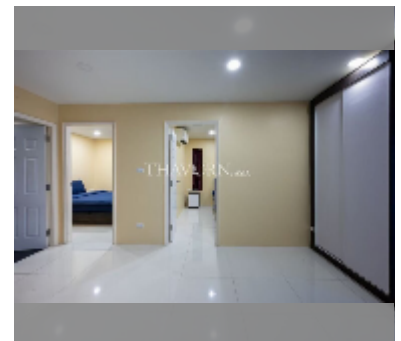

Condo for sale 2 bedroom 56 m² in New Nordic Suites 6, Pattaya

฿ 2,800,000

UNIT PARAMETERS:

UID	FS-241704
quota	foreign quota
type	2 bedroom
size	56m²
floor	3
view	city view
online viewing	yes

PROJECT PARAMETERS:

district	Pratumnak
buildings	1
floors	7

FACILITIES:

General information: lowrise, meters to beach: 600, minutes to beach: 5, pets are allowed.

Swimming pool: swimming pool.

Health zone: gym.

Other: lobby, CCTV, security.