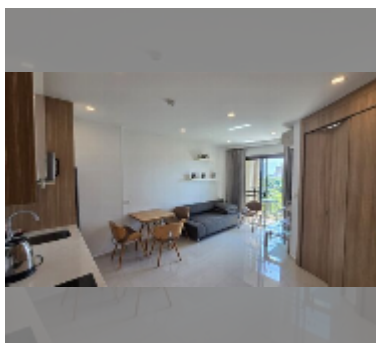

Condo for sale 1 bedroom 36 m² in City Garden Tropicana, Pattaya

฿ 2,840,000

UNIT PARAMETERS:

UID	FS-241700
quota	foreign quota
type	1 bedroom
size	36m ²
floor	8
view	sea view
quality	good
equipment: furniture	

Chill zone: garden, rooftop chillout.

Health zone: gym, sauna.

Other: reception, lobby, CCTV, security, room service.

[details](#)