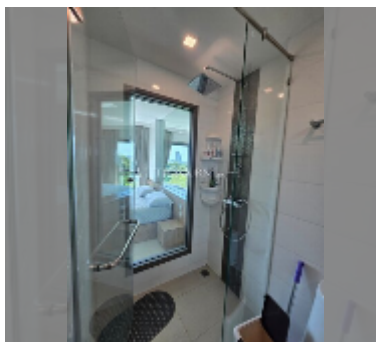

Condo for sale 1 bedroom 36 m² in City Garden Tropicana, Pattaya

฿ 2,840,000

UNIT PARAMETERS:

UID	FS-241700
quota	foreign quota
type	1 bedroom
size	36m ²
floor	8
view	sea view
quality	good
equipment: furniture	

PROJECT PARAMETERS:

district	Wongamat
buildings	1
floors	8
built in	2016
maintenance	฿ 17,280/year

FACILITIES:

General information: boutique, meters to beach: 300, minutes to beach: 10, open parking.

Swimming pool: swimming pool, jacuzzi.

Chill zone: garden, rooftop chillout.

Health zone: gym, sauna.

Other: reception, lobby, CCTV, security, room service.

[details](#)