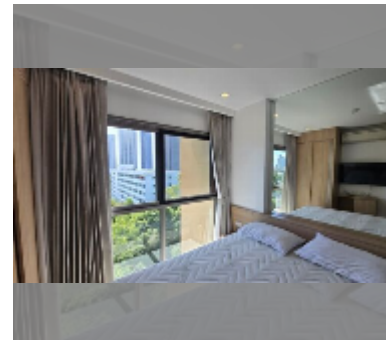

Condo for sale 1 bedroom 36 m² in City Garden Tropicana, Pattaya

฿ 2,840,000

UNIT PARAMETERS:

UID	FS-241700
quota	foreign quota
type	1 bedroom
size	36m ²
floor	8
view	sea view
quality	good
equipment: furniture	

PROJECT PARAMETERS:

district	Wongamat
buildings	1
floors	8
built in	2016
maintenance	฿ 17,280/year

FACILITIES:

General information: boutique, meters to beach: 300, minutes to beach: 10, open parking.

Swimming pool: swimming pool, jacuzzi.

Chill zone: garden, rooftop chillout.

Health zone: gym, sauna.

Other: reception, lobby, CCTV, security, room service.

[details](#)