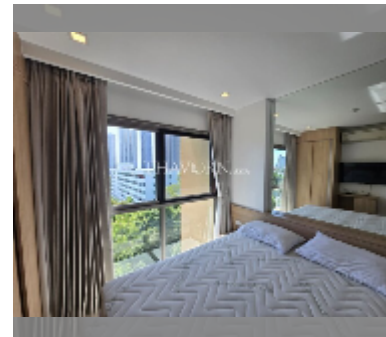

Condo for sale 1 bedroom 36 m² in City Garden Tropicana, Pattaya

฿ 2,840,000

UNIT PARAMETERS:

UID	FS-241700
quota	foreign quota
type	1 bedroom
size	36m²
floor	8
view	sea view
quality	good
equipment: furniture	

PROJECT PARAMETERS:

district	Wongamat
buildings	1
floors	8
built in	2016
maintenance	฿ 17,280/year

FACILITIES:

General information: boutique, meters to beach: 300, minutes to beach: 10, open parking.

Swimming pool: swimming pool, jacuzzi.

Chill zone: garden, rooftop chillout.

Health zone: gym, sauna.

Other: reception, lobby, CCTV, security, room service.