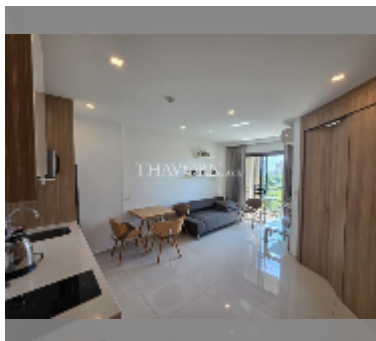

Condo for sale 1 bedroom 36 m² in City Garden Tropicana, Pattaya

฿ 2,840,000

UNIT PARAMETERS:

UID	FS-241700
quota	foreign quota
type	1 bedroom
size	36m²
floor	8
view	sea view
quality	good
equipment: furniture	

PROJECT PARAMETERS:

district	Wongamat
buildings	1
floors	8
built in	2016
maintenance	฿ 17,280/year

FACILITIES:

General information: boutique, meters to beach: 300, minutes to beach: 10, open parking.

Swimming pool: swimming pool, jacuzzi.

Chill zone: garden, rooftop chillout.

Health zone: gym, sauna.

Other: reception, lobby, CCTV, security, room service.