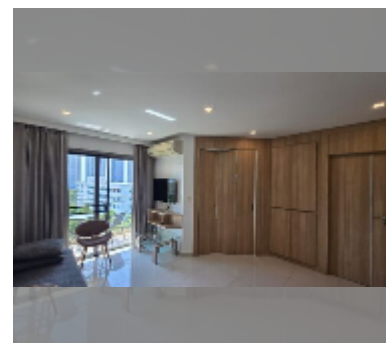

Condo for sale 1 bedroom 36 m² in City Garden Tropicana, Pattaya

฿ 2,840,000

UNIT PARAMETERS:

UID	FS-241700
quota	foreign quota
type	1 bedroom
size	36m ²
floor	8
view	sea view
quality	good
equipment: furniture	

Chill zone: garden, rooftop chillout.

Health zone: gym, sauna.

Other: reception, lobby, CCTV, security, room service.

[details](#)