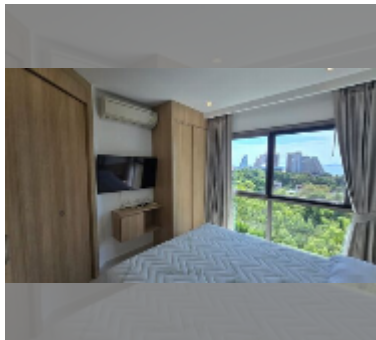

Condo for sale 1 bedroom 36 m² in City Garden Tropicana, Pattaya

฿ 2,840,000

UNIT PARAMETERS:

UID	FS-241700
quota	foreign quota
type	1 bedroom
size	36m ²
floor	8
view	sea view
quality	good
equipment: furniture	

PROJECT PARAMETERS:

district	Wongamat
buildings	1
floors	8
built in	2016
maintenance	฿ 17,280/year

FACILITIES:

General information: boutique, meters to beach: 300, minutes to beach: 10, open parking.

Swimming pool: swimming pool, jacuzzi.

Chill zone: garden, rooftop chillout.

Health zone: gym, sauna.

Other: reception, lobby, CCTV, security, room service.

[details](#)