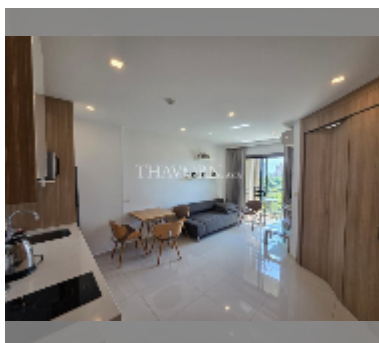

Condo for sale 1 bedroom 36 m² in City Garden Tropicana, Pattaya

฿ 2,840,000

UNIT PARAMETERS:

UID	FS-241700
quota	foreign quota
type	1 bedroom
size	36m²
floor	8
view	sea view
quality	good
equipment: furniture	

PROJECT PARAMETERS:

district	Wongamat
buildings	1
floors	8
built in	2016
maintenance	฿ 17,280/year

FACILITIES:

General information: boutique, meters to beach: 300, minutes to beach: 10, open parking.

Swimming pool: swimming pool, jacuzzi.

Chill zone: garden, rooftop chillout.

Health zone: gym, sauna.

Other: reception, lobby, CCTV, security, room service.