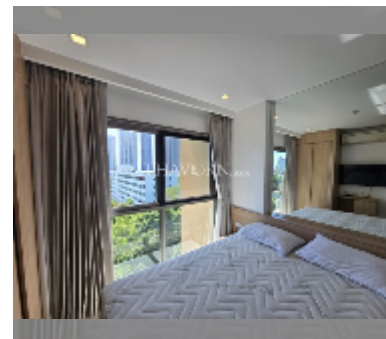

Condo for sale 1 bedroom 36 m² in City Garden Tropicana, Pattaya

฿ 2,840,000

UNIT PARAMETERS:

UID	FS-241700
quota	foreign quota
type	1 bedroom
size	36m²
floor	8
view	sea view
quality	good
equipment: furniture	

PROJECT PARAMETERS:

district	Wongamat
buildings	1
floors	8
built in	2016
maintenance	฿ 17,280/year

FACILITIES:

General information: boutique, meters to beach: 300, minutes to beach: 10, open parking.

Swimming pool: swimming pool, jacuzzi.

Chill zone: garden, rooftop chillout.

Health zone: gym, sauna.

Other: reception, lobby, CCTV, security, room service.