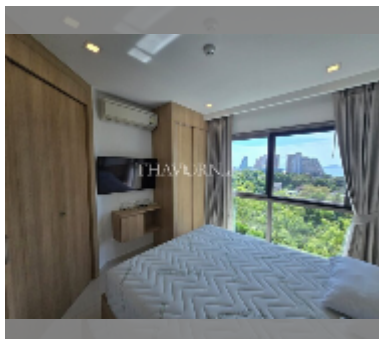

Condo for sale 1 bedroom 36 m² in City Garden Tropicana, Pattaya

฿ 2,840,000

UNIT PARAMETERS:

UID	FS-241700
quota	foreign quota
type	1 bedroom
size	36m²
floor	8
view	sea view
quality	good
equipment: furniture	

PROJECT PARAMETERS:

district	Wongamat
buildings	1
floors	8
built in	2016
maintenance	฿ 17,280/year

FACILITIES:

General information: boutique, meters to beach: 300, minutes to beach: 10, open parking.

Swimming pool: swimming pool, jacuzzi.

Chill zone: garden, rooftop chillout.

Health zone: gym, sauna.

Other: reception, lobby, CCTV, security, room service.