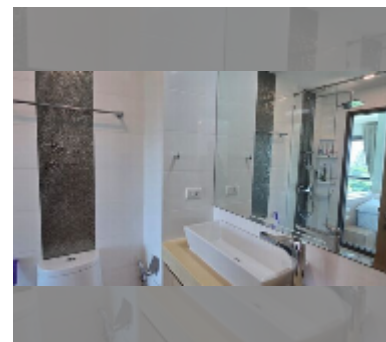

Condo for sale 1 bedroom 36 m² in City Garden Tropicana, Pattaya

฿ 2,840,000

UNIT PARAMETERS:

UID	FS-241700
quota	foreign quota
type	1 bedroom
size	36m²
floor	8
view	sea view
quality	good
equipment: furniture	

PROJECT PARAMETERS:

district	Wongamat
buildings	1
floors	8
built in	2016
maintenance	฿ 17,280/year

FACILITIES:

General information: boutique, meters to beach: 300, minutes to beach: 10, open parking.

Swimming pool: swimming pool, jacuzzi.

Chill zone: garden, rooftop chillout.

Health zone: gym, sauna.

Other: reception, lobby, CCTV, security, room service.