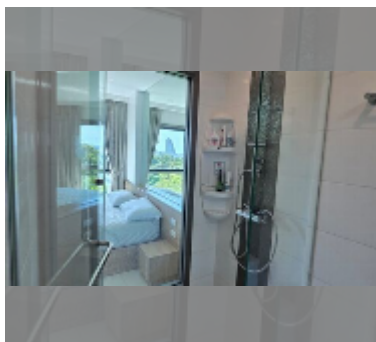

Condo for sale 1 bedroom 36 m² in City Garden Tropicana, Pattaya

฿ 2,840,000

UNIT PARAMETERS:

UID	FS-241700
quota	foreign quota
type	1 bedroom
size	36m ²
floor	8
view	sea view
quality	good
equipment: furniture	

PROJECT PARAMETERS:

district	Wongamat
buildings	1
floors	8
built in	2016
maintenance	฿ 17,280/year

FACILITIES:

General information: boutique, meters to beach: 300, minutes to beach: 10, open parking.

Swimming pool: swimming pool, jacuzzi.

Chill zone: garden, rooftop chillout.

Health zone: gym, sauna.

Other: reception, lobby, CCTV, security, room service.

[details](#)