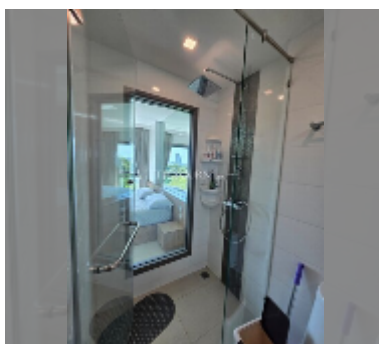

## Condo for sale 1 bedroom 36 m<sup>2</sup> in City Garden Tropicana, Pattaya

**฿ 2,840,000**

**UNIT PARAMETERS:**

UID	FS-241700
quota	foreign quota
type	1 bedroom
size	36m <sup>2</sup>
floor	8
view	sea view
quality	good
equipment: furniture	

**Swimming pool:** swimming pool, jacuzzi.

**Chill zone:** garden, rooftop chillout.

**Health zone:** gym, sauna.

**Other:** reception, lobby, CCTV, security, room service.

[details](#)