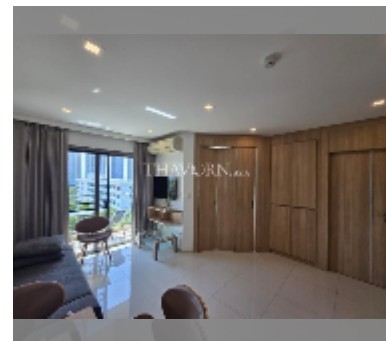

Condo for sale 1 bedroom 36 m² in City Garden Tropicana, Pattaya

฿ 2,840,000

UNIT PARAMETERS:

UID	FS-241700
quota	foreign quota
type	1 bedroom
size	36m ²
floor	8
view	sea view
quality	good
equipment: furniture	

PROJECT PARAMETERS:

district	Wongamat
buildings	1
floors	8
built in	2016
maintenance	฿ 17,280/year

FACILITIES:

General information: boutique, meters to beach: 300, minutes to beach: 10, open parking.

Swimming pool: swimming pool, jacuzzi.

Chill zone: garden, rooftop chillout.

Health zone: gym, sauna.

Other: reception, lobby, CCTV, security, room service.

[details](#)