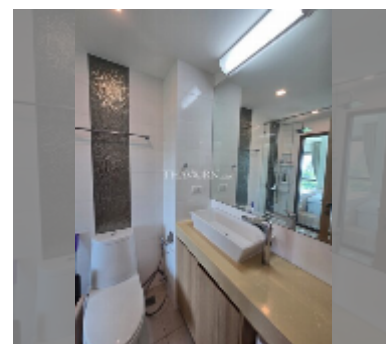

Condo for sale 1 bedroom 36 m² in City Garden Tropicana, Pattaya

฿ 2,840,000

UNIT PARAMETERS:

UID	FS-241700
quota	foreign quota
type	1 bedroom
size	36m²
floor	8
view	sea view
quality	good
equipment: furniture	

PROJECT PARAMETERS:

district	Wongamat
buildings	1
floors	8
built in	2016
maintenance	฿ 17,280/year

FACILITIES:

General information: boutique, meters to beach: 300, minutes to beach: 10, open parking.

Swimming pool: swimming pool, jacuzzi.

Chill zone: garden, rooftop chillout.

Health zone: gym, sauna.

Other: reception, lobby, CCTV, security, room service.