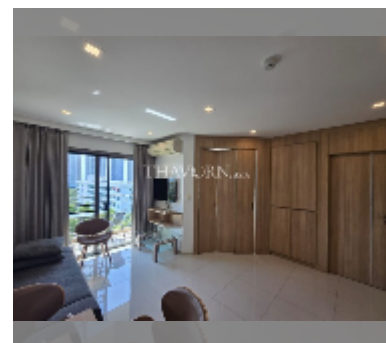

Condo for sale 1 bedroom 36 m² in City Garden Tropicana, Pattaya

฿ 2,840,000

UNIT PARAMETERS:

UID	FS-241700
quota	foreign quota
type	1 bedroom
size	36m²
floor	8
view	sea view
quality	good
equipment: furniture	

PROJECT PARAMETERS:

district	Wongamat
buildings	1
floors	8
built in	2016
maintenance	฿ 17,280/year

FACILITIES:

General information: boutique, meters to beach: 300, minutes to beach: 10, open parking.

Swimming pool: swimming pool, jacuzzi.

Chill zone: garden, rooftop chillout.

Health zone: gym, sauna.

Other: reception, lobby, CCTV, security, room service.