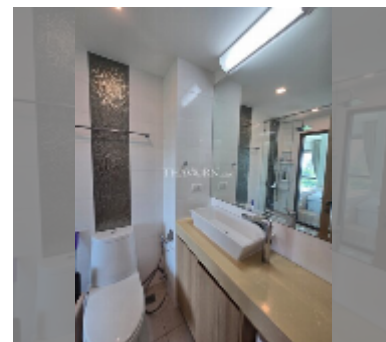

Condo for sale 1 bedroom 36 m² in City Garden Tropicana, Pattaya

฿ 2,840,000

UNIT PARAMETERS:

UID	FS-241700
quota	foreign quota
type	1 bedroom
size	36m²
floor	8
view	sea view
quality	good
equipment: furniture	

PROJECT PARAMETERS:

district	Wongamat
buildings	1
floors	8
built in	2016
maintenance	฿ 17,280/year

FACILITIES:

General information: boutique, meters to beach: 300, minutes to beach: 10, open parking.

Swimming pool: swimming pool, jacuzzi.

Chill zone: garden, rooftop chillout.

Health zone: gym, sauna.

Other: reception, lobby, CCTV, security, room service.