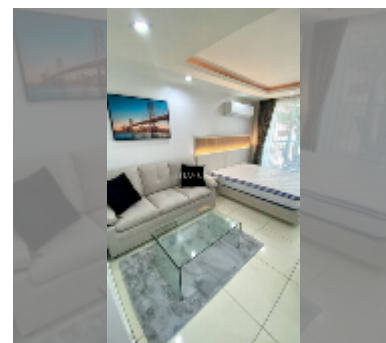

Condo for sale studio 31.17 m² in Hyde Park Residence 2, Pattaya

฿ 1,499,000

UNIT PARAMETERS:

UID	FS-241689
quota	thai quota
type	studio
size	31.17m²
floor	2
view	city view
quality	excellent
equipment: furniture, air conditioner, television, washing-machine, refrigerator	
online viewing	yes

PROJECT PARAMETERS:

district	Thappraya
buildings	1
floors	8
built in	2010
maintenance	฿ 14,962/year

FACILITIES:

General information: lowrise, open parking, covered parking.

Swimming pool: swimming pool, rooftop pool, jacuzzi, sunbathing area.

Chill zone: chill zone.

Health zone: gym, sauna.

Other: lobby, CCTV, security.