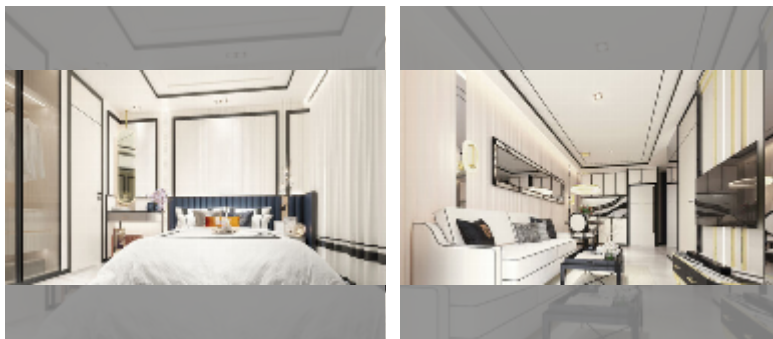

Condo for sale 1 bedroom 33 m² in Embassy Pattaya, Pattaya

฿ 3,940,000

UNIT PARAMETERS:

UID	FS-241681
quota	foreign quota
type	1 bedroom
size	33m²
floor	8
view	city view
quality	good
equipment: furniture	

PROJECT PARAMETERS:

district	Jomtien
buildings	3
floors	8
start of construction	2024
built in	2027

FACILITIES:

General information: boutique, meters to beach: 750, minutes to beach: 5, underground parking.

Swimming pool: swimming pool, kids pool, rooftop pool, jacuzzi, pool bar , sunbathing area.

Chill zone: chill zone, garden, rooftop chillout.

Health zone: gym, sauna, SPA.

Other: reception, lobby, clubhouse, games room, CCTV, security.