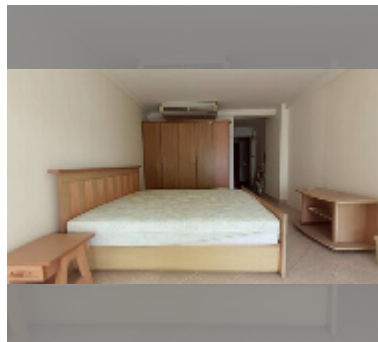

Condo for sale studio 32 m² in Jomtien beach condominium, Pattaya

฿ 1,458,000

UNIT PARAMETERS:

UID	FS-241680
quota	thai quota
type	studio
size	32m²
floor	4
view	city view
online viewing	yes

PROJECT PARAMETERS:

district	Jomtien
buildings	5
floors	18
built in	1993

FACILITIES:

- General information: highrise, open parking.
- Swimming pool: swimming pool.
- Chill zone: chill zone.
- Health zone: gym.
- Other: CCTV, security, minimart.