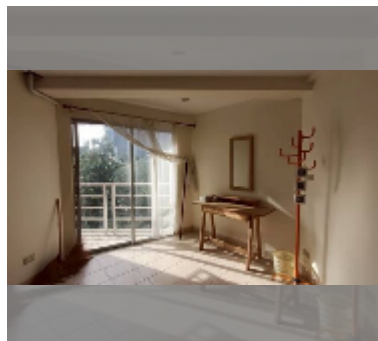

## Condo for sale studio 32 m<sup>2</sup> in Jomtien beach condominium, Pattaya

**฿ 1,458,000**

**UNIT PARAMETERS:**

UID	FS-241680
quota	thai quota
type	studio
size	32m <sup>2</sup>
floor	4
view	city view
online viewing	yes

**PROJECT PARAMETERS:**

district	Jomtien
buildings	5
floors	18
built in	1993

**FACILITIES:**

- General information: highrise, open parking.
- Swimming pool: swimming pool.
- Chill zone: chill zone.
- Health zone: gym.
- Other: CCTV, security, minimart.