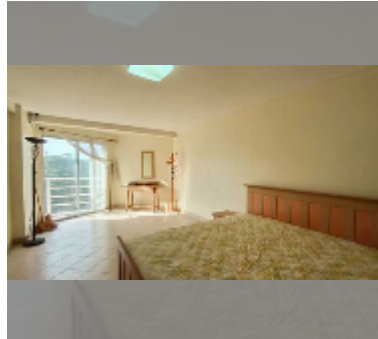

Condo for sale studio 32 m² in Jomtien beach condominium, Pattaya

฿ 1,458,000

UNIT PARAMETERS:

UID	FS-241680
quota	thai quota
type	studio
size	32m²
floor	4
view	city view
online viewing	yes

PROJECT PARAMETERS:

district	Jomtien
buildings	5
floors	18
built in	1993

FACILITIES:

- General information: highrise, open parking.
- Swimming pool: swimming pool.
- Chill zone: chill zone.
- Health zone: gym.
- Other: CCTV, security, minimart.