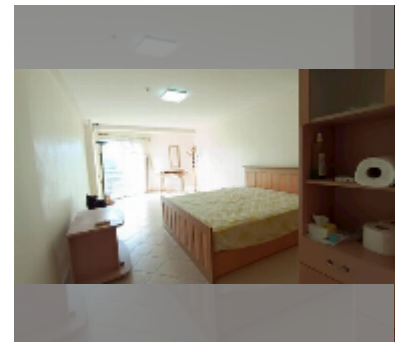

Condo for sale studio 32 m² in Jomtien beach condominium, Pattaya

฿ 1,458,000

UNIT PARAMETERS:

UID	FS-241680
quota	thai quota
type	studio
size	32m²
floor	4
view	city view
online viewing	yes

PROJECT PARAMETERS:

district	Jomtien
buildings	5
floors	18
built in	1993

FACILITIES:

- General information: highrise, open parking.
- Swimming pool: swimming pool.
- Chill zone: chill zone.
- Health zone: gym.
- Other: CCTV, security, minimart.