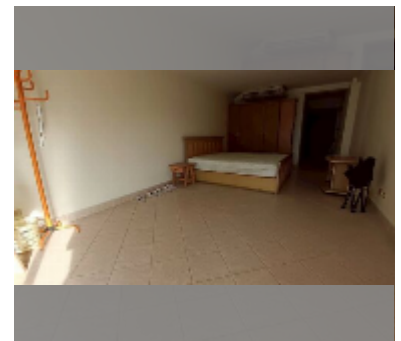

Condo for sale studio 32 m² in Jomtien beach condominium, Pattaya

฿ 1,458,000

UNIT PARAMETERS:

UID	FS-241680
quota	thai quota
type	studio
size	32m²
floor	4
view	city view
online viewing	yes

PROJECT PARAMETERS:

district	Jomtien
buildings	5
floors	18
built in	1993

FACILITIES:

- General information: highrise, open parking.
- Swimming pool: swimming pool.
- Chill zone: chill zone.
- Health zone: gym.
- Other: CCTV, security, minimart.