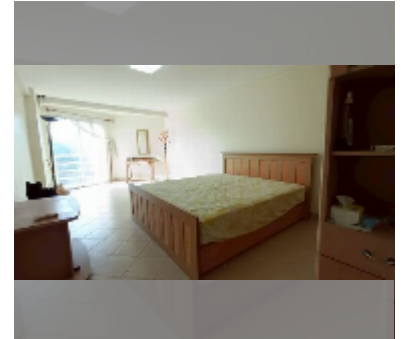

Condo for sale studio 32 m² in Jomtien beach condominium, Pattaya

฿ 1,458,000

UNIT PARAMETERS:

UID	FS-241680
quota	thai quota
type	studio
size	32m²
floor	4
view	city view
online viewing	yes

PROJECT PARAMETERS:

district	Jomtien
buildings	5
floors	18
built in	1993

FACILITIES:

- General information: highrise, open parking.
- Swimming pool: swimming pool.
- Chill zone: chill zone.
- Health zone: gym.
- Other: CCTV, security, minimart.