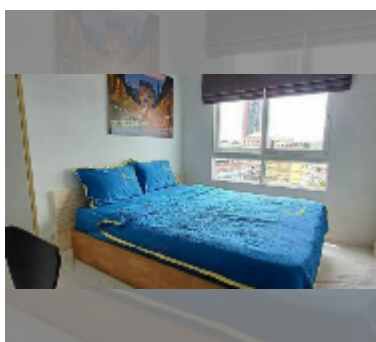

Condo for sale 1 bedroom 30 m² in The Trust Residence Central Pattaya, Pattaya

฿ 1,490,000

UNIT PARAMETERS:

UID	FS-241676
quota	foreign quota
type	1 bedroom
size	30m²
floor	8
view	city view

PROJECT PARAMETERS:

district	Central Pattaya
buildings	3
floors	7
built in	2013
maintenance	฿ 10,800/year

FACILITIES:

General information: lowrise, open parking, covered parking.

Swimming pool: swimming pool, jacuzzi, sunbathing area.

Chill zone: garden, barbeque areas.

Health zone: gym, yoga room.

Other: lobby, clubhouse, kids playgarden, CCTV, security.