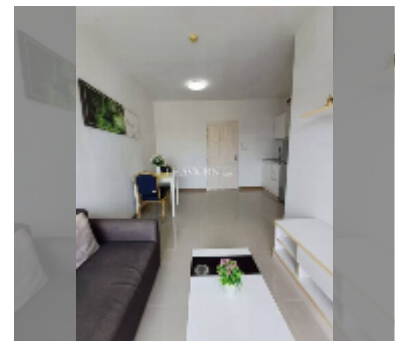

Condo for sale 1 bedroom 30 m² in The Trust Residence Central Pattaya, Pattaya

฿ 1,490,000

UNIT PARAMETERS:

UID	FS-241676
quota	foreign quota
type	1 bedroom
size	30m²
floor	8
view	city view

PROJECT PARAMETERS:

district	Central Pattaya
buildings	3
floors	7
built in	2013
maintenance	฿ 10,800/year

FACILITIES:

General information: lowrise, open parking, covered parking.

Swimming pool: swimming pool, jacuzzi, sunbathing area.

Chill zone: garden, barbeque areas.

Health zone: gym, yoga room.

Other: lobby, clubhouse, kids playgarden, CCTV, security.