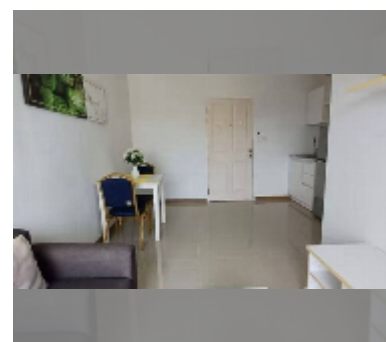

Condo for sale 1 bedroom 30 m² in The Trust Residence Central Pattaya, Pattaya

฿ 1,490,000

UNIT PARAMETERS:

UID	FS-241676
quota	foreign quota
type	1 bedroom
size	30m²
floor	8
view	city view

PROJECT PARAMETERS:

district	Central Pattaya
buildings	3
floors	7
built in	2013
maintenance	฿ 10,800/year

FACILITIES:

General information: lowrise, open parking, covered parking.

Swimming pool: swimming pool, jacuzzi, sunbathing area.

Chill zone: garden, barbeque areas.

Health zone: gym, yoga room.

Other: lobby, clubhouse, kids playgarden, CCTV, security.