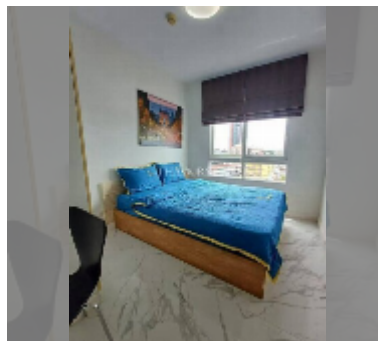

Condo for sale 1 bedroom 30 m² in The Trust Residence Central Pattaya, Pattaya

฿ 1,490,000

UNIT PARAMETERS:

UID	FS-241676
quota	foreign quota
type	1 bedroom
size	30m²
floor	8
view	city view

PROJECT PARAMETERS:

district	Central Pattaya
buildings	3
floors	7
built in	2013
maintenance	฿ 10,800/year

FACILITIES:

General information: lowrise, open parking, covered parking.

Swimming pool: swimming pool, jacuzzi, sunbathing area.

Chill zone: garden, barbeque areas.

Health zone: gym, yoga room.

Other: lobby, clubhouse, kids playgarden, CCTV, security.