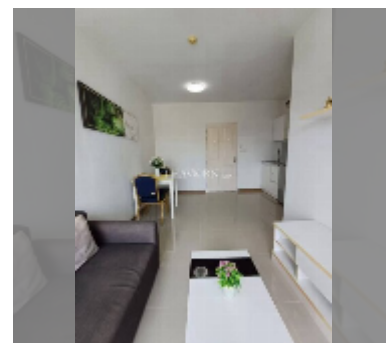

Condo for sale 1 bedroom 30 m² in The Trust Residence Central Pattaya, Pattaya

฿ 1,490,000

UNIT PARAMETERS:

UID	FS-241676
quota	foreign quota
type	1 bedroom
size	30m²
floor	8
view	city view

PROJECT PARAMETERS:

district	Central Pattaya
buildings	3
floors	7
built in	2013
maintenance	฿ 10,800/year

FACILITIES:

General information: lowrise, open parking, covered parking.

Swimming pool: swimming pool, jacuzzi, sunbathing area.

Chill zone: garden, barbeque areas.

Health zone: gym, yoga room.

Other: lobby, clubhouse, kids playgarden, CCTV, security.