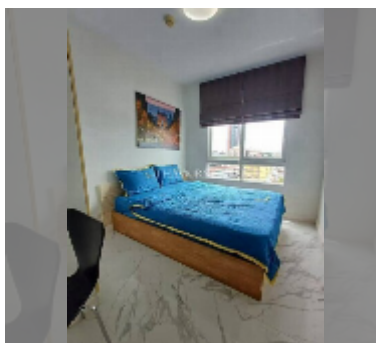

Condo for sale 1 bedroom 30 m² in The Trust Residence Central Pattaya, Pattaya

฿ 1,490,000

UNIT PARAMETERS:

UID	FS-241676
quota	foreign quota
type	1 bedroom
size	30m²
floor	8
view	city view

PROJECT PARAMETERS:

district	Central Pattaya
buildings	3
floors	7
built in	2013
maintenance	฿ 10,800/year

FACILITIES:

General information: lowrise, open parking, covered parking.

Swimming pool: swimming pool, jacuzzi, sunbathing area.

Chill zone: garden, barbeque areas.

Health zone: gym, yoga room.

Other: lobby, clubhouse, kids playgarden, CCTV, security.