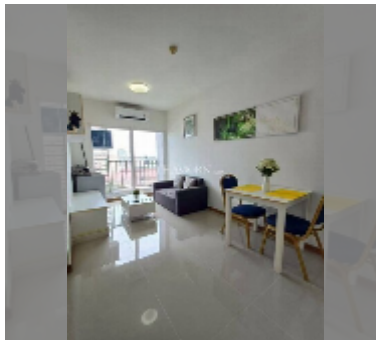

Condo for sale 1 bedroom 30 m² in The Trust Residence Central Pattaya, Pattaya

฿ 1,490,000

UNIT PARAMETERS:

UID	FS-241676
quota	foreign quota
type	1 bedroom
size	30m²
floor	8
view	city view

PROJECT PARAMETERS:

district	Central Pattaya
buildings	3
floors	7
built in	2013
maintenance	฿ 10,800/year

FACILITIES:

General information: lowrise, open parking, covered parking.

Swimming pool: swimming pool, jacuzzi, sunbathing area.

Chill zone: garden, barbeque areas.

Health zone: gym, yoga room.

Other: lobby, clubhouse, kids playgarden, CCTV, security.