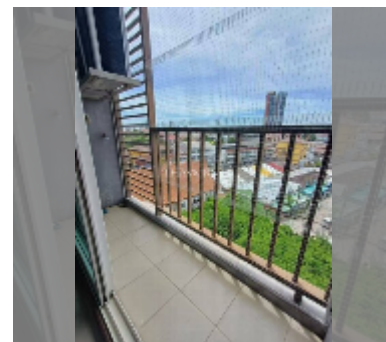

Condo for sale 1 bedroom 30 m² in The Trust Residence Central Pattaya, Pattaya

฿ 1,490,000

UNIT PARAMETERS:

UID	FS-241676
quota	foreign quota
type	1 bedroom
size	30m²
floor	8
view	city view

PROJECT PARAMETERS:

district	Central Pattaya
buildings	3
floors	7
built in	2013
maintenance	฿ 10,800/year

FACILITIES:

General information: lowrise, open parking, covered parking.

Swimming pool: swimming pool, jacuzzi, sunbathing area.

Chill zone: garden, barbeque areas.

Health zone: gym, yoga room.

Other: lobby, clubhouse, kids playgarden, CCTV, security.