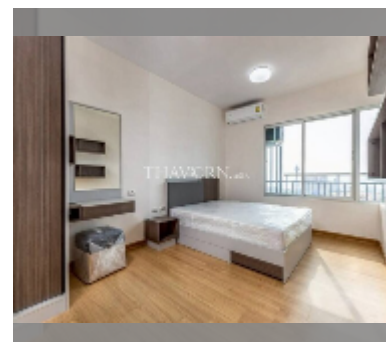

Condo for sale 1 bedroom 45 m² in Supalai Mare, Pattaya

฿ 2,750,000

UNIT PARAMETERS:

UID	FS-241670
quota	foreign quota
type	1 bedroom
size	45m²
floor	30
view	city view

PROJECT PARAMETERS:

district	Thepprasit
buildings	1
floors	35
built in	2016
maintenance	฿ 16,200/year

FACILITIES:

General information: highrise, meters to beach: 600, minutes to beach: 8, open parking, multy-level parking, covered parking.

Swimming pool: swimming pool, kids pool, waterfall.

Chill zone: chill zone, garden.

Health zone: gym.

Other: lobby, CCTV, security, laundry.