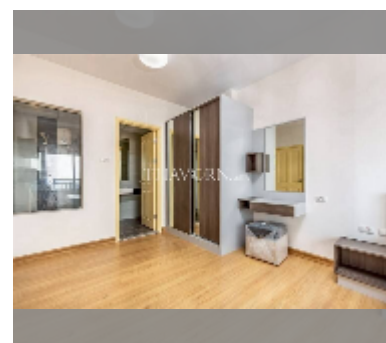

Condo for sale 1 bedroom 45 m² in Supalai Mare, Pattaya

฿ 2,750,000

UNIT PARAMETERS:

UID	FS-241670
quota	foreign quota
type	1 bedroom
size	45m²
floor	30
view	city view

PROJECT PARAMETERS:

district	Thepprasit
buildings	1
floors	35
built in	2016
maintenance	฿ 16,200/year

FACILITIES:

General information: highrise, meters to beach: 600, minutes to beach: 8, open parking, multy-level parking, covered parking.

Swimming pool: swimming pool, kids pool, waterfall.

Chill zone: chill zone, garden.

Health zone: gym.

Other: lobby, CCTV, security, laundry.