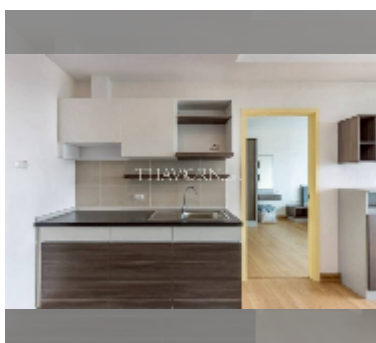

Condo for sale 1 bedroom 45 m² in Supalai Mare, Pattaya

฿ 2,750,000

UNIT PARAMETERS:

UID	FS-241670
quota	foreign quota
type	1 bedroom
size	45m²
floor	30
view	city view

PROJECT PARAMETERS:

district	Thepprasit
buildings	1
floors	35
built in	2016
maintenance	฿ 16,200/year

FACILITIES:

General information: highrise, meters to beach: 600, minutes to beach: 8, open parking, multy-level parking, covered parking.

Swimming pool: swimming pool, kids pool, waterfall.

Chill zone: chill zone, garden.

Health zone: gym.

Other: lobby, CCTV, security, laundry.