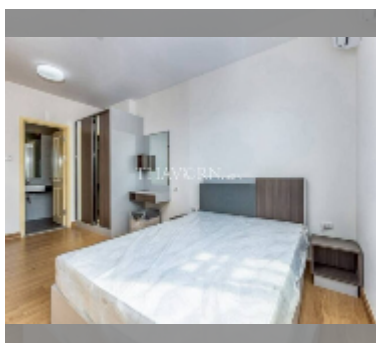

Condo for sale 1 bedroom 45 m² in Supalai Mare, Pattaya

฿ 2,750,000

UNIT PARAMETERS:

UID	FS-241670
quota	foreign quota
type	1 bedroom
size	45m²
floor	30
view	city view

PROJECT PARAMETERS:

district	Thepprasit
buildings	1
floors	35
built in	2016
maintenance	฿ 16,200/year

FACILITIES:

General information: highrise, meters to beach: 600, minutes to beach: 8, open parking, multy-level parking, covered parking.

Swimming pool: swimming pool, kids pool, waterfall.

Chill zone: chill zone, garden.

Health zone: gym.

Other: lobby, CCTV, security, laundry.