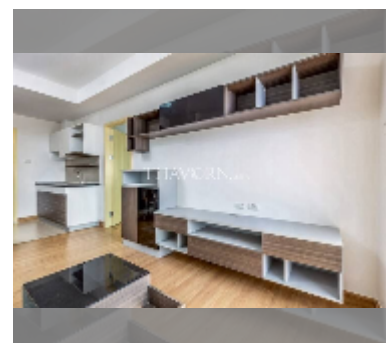

Condo for sale 1 bedroom 45 m² in Supalai Mare, Pattaya

฿ 2,750,000

UNIT PARAMETERS:

UID	FS-241670
quota	foreign quota
type	1 bedroom
size	45m²
floor	30
view	city view

PROJECT PARAMETERS:

district	Thepprasit
buildings	1
floors	35
built in	2016
maintenance	฿ 16,200/year

FACILITIES:

General information: highrise, meters to beach: 600, minutes to beach: 8, open parking, multy-level parking, covered parking.

Swimming pool: swimming pool, kids pool, waterfall.

Chill zone: chill zone, garden.

Health zone: gym.

Other: lobby, CCTV, security, laundry.