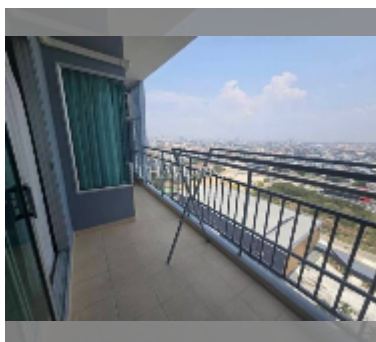

## Condo for sale 1 bedroom 45 m<sup>2</sup> in Supalai Mare, Pattaya

**฿ 2,750,000**

**UNIT PARAMETERS:**

UID	FS-241670
quota	foreign quota
type	1 bedroom
size	45m <sup>2</sup>
floor	30
view	city view

**PROJECT PARAMETERS:**

**Swimming pool:** swimming pool, kids pool, waterfall.

**Chill zone:** chill zone, garden.

**Health zone:** gym.

**Other:** lobby, CCTV, security, laundry.

details