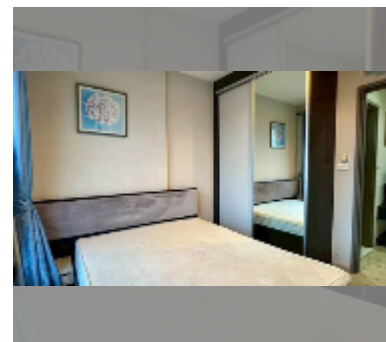

Condo for sale 1 bedroom 35 m² in The Base Central Pattaya, Pattaya

฿ 4,290,000

UNIT PARAMETERS:

UID	FS-241669
quota	foreign quota
type	1 bedroom
size	35m²
floor	22
view	sea view

PROJECT PARAMETERS:

district	Central Pattaya
buildings	3
floors	32
built in	2016

FACILITIES:

General information: highrise, meters to beach: 100, minutes to beach: 5, covered parking.

Swimming pool: swimming pool, rooftop pool.

Chill zone: garden, rooftop chillout, barbeque areas.

Health zone: gym.

Other: lobby, CCTV, security.