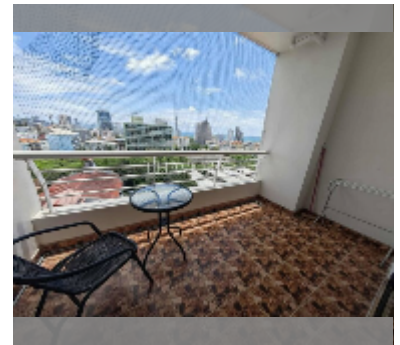

Condo for sale studio 42 m² in Pattaya Hill Resort, Pattaya

฿ 1,790,000

UNIT PARAMETERS:

UID	FS-241667
quota	foreign quota
type	studio
size	42m ²
floor	9
view	sea view

PROJECT PARAMETERS:

district	Pratumnak
buildings	1
floors	23
built in	1991
maintenance	฿ 10,080/year

FACILITIES:

General information: resort, meters to beach: 350, minutes to beach: 7, open parking, covered parking.
Swimming pool: swimming pool, kids pool.
Health zone: gym.
Other: reception, lobby, CCTV, security.