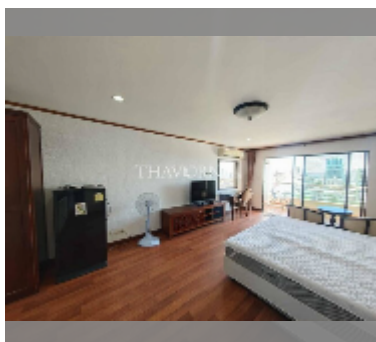

Condo for sale studio 42 m² in Pattaya Hill Resort, Pattaya

฿ 1,790,000

UNIT PARAMETERS:

UID	FS-241667
quota	foreign quota
type	studio
size	42m²
floor	9
view	sea view

PROJECT PARAMETERS:

district	Pratumnak
buildings	1
floors	23
built in	1991
maintenance	฿ 10,080/year

FACILITIES:

General information: resort, meters to beach: 350, minutes to beach: 7, open parking, covered parking.

Swimming pool: swimming pool, kids pool.

Health zone: gym.

Other: reception, lobby, CCTV, security.