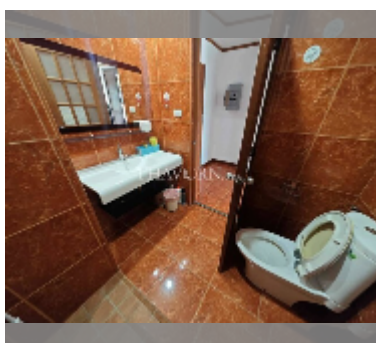

Condo for sale studio 42 m² in Pattaya Hill Resort, Pattaya

฿ 1,790,000

UNIT PARAMETERS:

UID	FS-241667
quota	foreign quota
type	studio
size	42m ²
floor	9
view	sea view

PROJECT PARAMETERS:

district	Pratumnak
buildings	1
floors	23
built in	1991
maintenance	฿ 10,080/year

FACILITIES:

General information: resort, meters to beach: 350, minutes to beach: 7, open parking, covered parking.

Swimming pool: swimming pool, kids pool.

Health zone: gym.

Other: reception, lobby, CCTV, security.