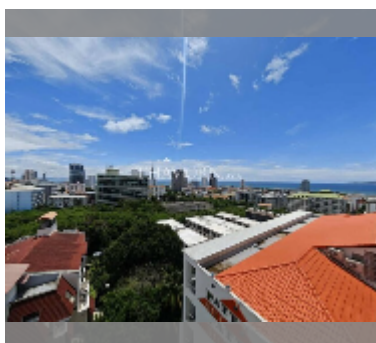

Condo for sale studio 42 m² in Pattaya Hill Resort, Pattaya

฿ 1,790,000

UNIT PARAMETERS:

UID	FS-241667
quota	foreign quota
type	studio
size	42m ²
floor	9
view	sea view

PROJECT PARAMETERS:

district	Pratumnak
buildings	1
floors	23
built in	1991
maintenance	฿ 10,080/year

FACILITIES:

General information: resort, meters to beach: 350, minutes to beach: 7, open parking, covered parking.

Swimming pool: swimming pool, kids pool.

Health zone: gym.

Other: reception, lobby, CCTV, security.