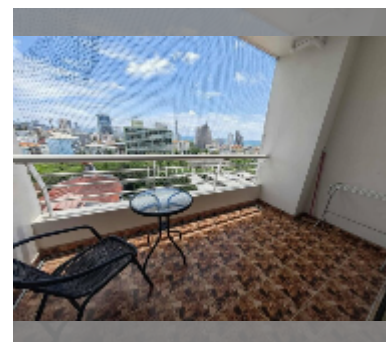

Condo for sale studio 42 m² in Pattaya Hill Resort, Pattaya

฿ 1,790,000

UNIT PARAMETERS:

UID	FS-241667
quota	foreign quota
type	studio
size	42m ²
floor	9
view	sea view

PROJECT PARAMETERS:

district	Pratumnak
buildings	1
floors	23
built in	1991
maintenance	฿ 10,080/year

FACILITIES:

General information: resort, meters to beach: 350, minutes to beach: 7, open parking, covered parking.

Swimming pool: swimming pool, kids pool.

Health zone: gym.

Other: reception, lobby, CCTV, security.