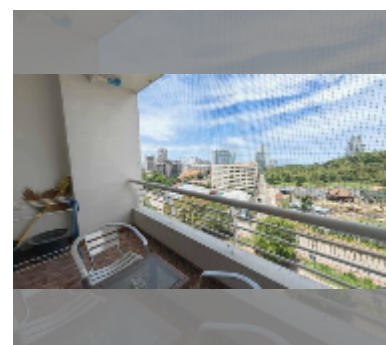

Condo for sale studio 42 m² in Pattaya Hill Resort, Pattaya

฿ 1,690,000

UNIT PARAMETERS:

UID	FS-241665
quota	foreign quota
type	studio
size	42m²
floor	7
view	city view

PROJECT PARAMETERS:

district	Pratumnak
buildings	1
floors	23
built in	1991
maintenance	฿ 10,080/year

FACILITIES:

General information: resort, meters to beach: 350, minutes to beach: 7, open parking, covered parking.

Swimming pool: swimming pool, kids pool.

Health zone: gym.

Other: reception, lobby, CCTV, security.