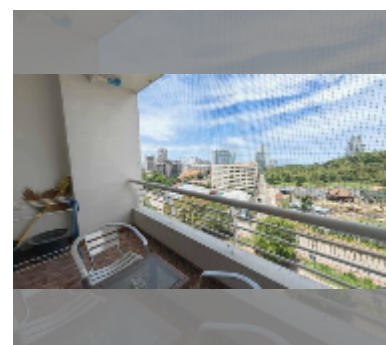

Condo for sale studio 42 m² in Pattaya Hill Resort, Pattaya

฿ 1,690,000

UNIT PARAMETERS:

| | |
|-------|------------------|
| UID | FS-241665 |
| quota | foreign quota |
| type | studio |
| size | 42m ² |
| floor | 7 |
| view | city view |

Swimming pool: swimming pool, kids pool.

Health zone: gym.

Other: reception, lobby, CCTV, security.

[details](#)