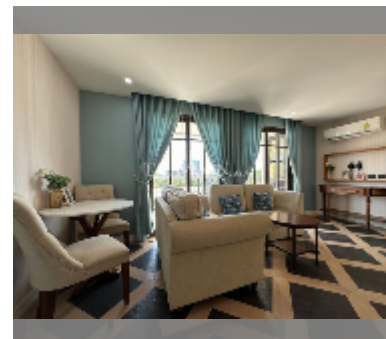

Condo for sale 2 bedroom 70 m² in Espana Condo Resort Pattaya, Pattaya

฿ 4,200,000

UNIT PARAMETERS:

UID	FS-241663
quota	foreign quota
type	2 bedroom
size	70m ²
floor	4
view	city view
quality	good
equipment: furniture	

PROJECT PARAMETERS:

district	Jomtien
buildings	7
floors	8
built in	2018
maintenance	฿ 37,800/year

FACILITIES:

General information: resort, underground parking, open parking, covered parking.
Swimming pool: swimming pool, kids pool.
Chill zone: chill zone.
Health zone: gym, sauna.
Other: lobby, kids playgarden, CCTV, security, minimart.