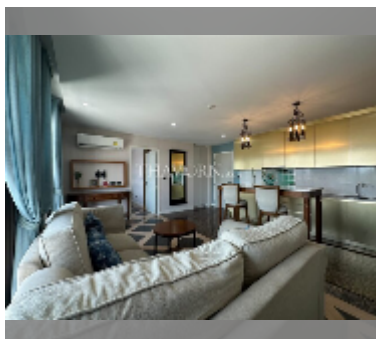

Condo for sale 2 bedroom 70 m² in Espana Condo Resort Pattaya, Pattaya

฿ 4,200,000

UNIT PARAMETERS:

UID	FS-241663
quota	foreign quota
type	2 bedroom
size	70m ²
floor	4
view	city view
quality	good
equipment: furniture	

PROJECT PARAMETERS:

district	Jomtien
buildings	7
floors	8
built in	2018
maintenance	฿ 37,800/year

FACILITIES:

General information: resort, underground parking, open parking, covered parking.
Swimming pool: swimming pool, kids pool.
Chill zone: chill zone.
Health zone: gym, sauna.
Other: lobby, kids playgarden, CCTV, security, minimart.