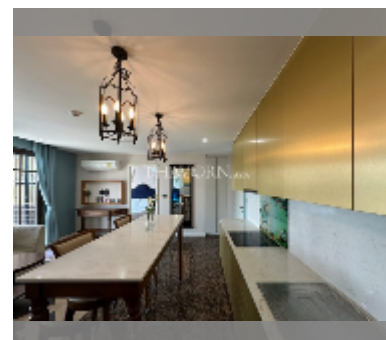

Condo for sale 2 bedroom 70 m² in Espana Condo Resort Pattaya, Pattaya

฿ 4,200,000

UNIT PARAMETERS:

UID	FS-241663
quota	foreign quota
type	2 bedroom
size	70m²
floor	4
view	city view
quality	good
equipment: furniture	

PROJECT PARAMETERS:

district	Jomtien
buildings	7
floors	8
built in	2018
maintenance	฿ 37,800/year

FACILITIES:

General information: resort, underground parking, open parking, covered parking.
Swimming pool: swimming pool, kids pool.
Chill zone: chill zone.
Health zone: gym, sauna.
Other: lobby, kids playgarden, CCTV, security, minimart.