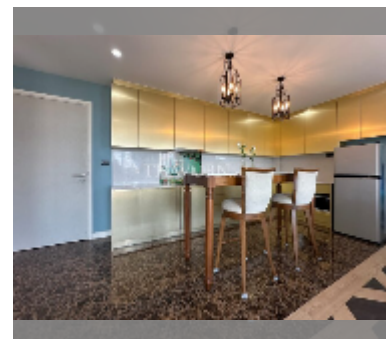

Condo for sale 2 bedroom 70 m² in Espana Condo Resort Pattaya, Pattaya

฿ 4,200,000

UNIT PARAMETERS:

UID	FS-241663
quota	foreign quota
type	2 bedroom
size	70m²
floor	4
view	city view
quality	good
equipment: furniture	

PROJECT PARAMETERS:

district	Jomtien
buildings	7
floors	8
built in	2018
maintenance	฿ 37,800/year

FACILITIES:

General information: resort, underground parking, open parking, covered parking.
Swimming pool: swimming pool, kids pool.
Chill zone: chill zone.
Health zone: gym, sauna.
Other: lobby, kids playgarden, CCTV, security, minimart.