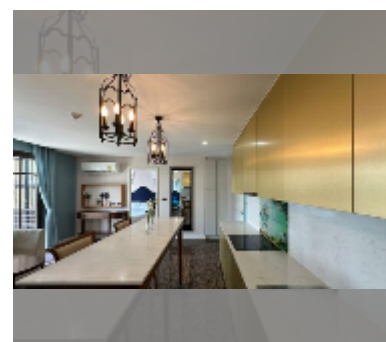

Condo for sale 2 bedroom 70 m² in Espana Condo Resort Pattaya, Pattaya

฿ 4,200,000

UNIT PARAMETERS:

UID	FS-241663
quota	foreign quota
type	2 bedroom
size	70m²
floor	4
view	city view
quality	good
equipment: furniture	

PROJECT PARAMETERS:

district	Jomtien
buildings	7
floors	8
built in	2018
maintenance	฿ 37,800/year

FACILITIES:

General information: resort, underground parking, open parking, covered parking.

Swimming pool: swimming pool, kids pool.

Chill zone: chill zone.

Health zone: gym, sauna.

Other: lobby, kids playground, CCTV, security, minimart.