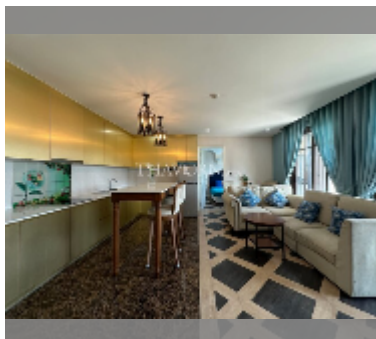

Condo for sale 2 bedroom 70 m² in Espana Condo Resort Pattaya, Pattaya

฿ 4,200,000

UNIT PARAMETERS:

UID	FS-241663
quota	foreign quota
type	2 bedroom
size	70m ²
floor	4
view	city view
quality	good
equipment: furniture	

PROJECT PARAMETERS:

district	Jomtien
buildings	7
floors	8
built in	2018
maintenance	฿ 37,800/year

FACILITIES:

General information: resort, underground parking, open parking, covered parking.
Swimming pool: swimming pool, kids pool.
Chill zone: chill zone.
Health zone: gym, sauna.
Other: lobby, kids playgarden, CCTV, security, minimart.