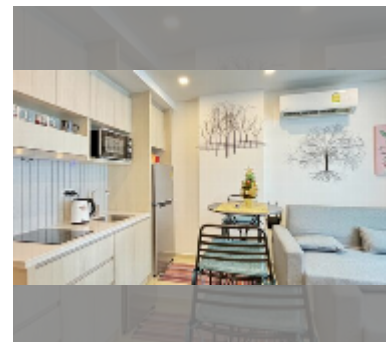

Condo for sale 1 bedroom 25 m² in City Garden Olympus, Pattaya

฿ 1,850,000

UNIT PARAMETERS:

UID	FS-241656
quota	company ownership
type	1 bedroom
size	25m²
floor	6
view	pool view
quality	excellent
equipment: furniture, household appliances, kitchen appliances, television, refrigerator	

PROJECT PARAMETERS:

district	Central Pattaya
buildings	6
floors	8
built in	2022
maintenance	฿ 12,000/year

FACILITIES:

General information: resort, underground parking.

Swimming pool: swimming pool, kids pool, jacuzzi, pool bar .

Chill zone: chill zone, rooftop chillout.

Health zone: gym, sauna.

Other: lobby, CCTV, security, minimart.