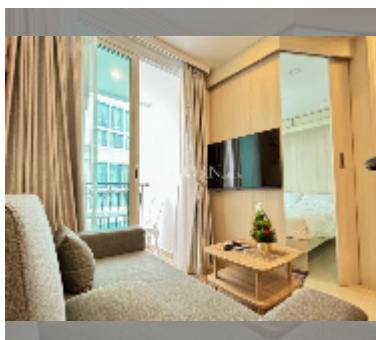

Продается квартира 1 спальня 25 м² в ЖК City Garden Olympus, Паттайя

฿ 1 850 000

ПАРАМЕТРЫ ОБЪЕКТА:

UID	FS-241656
квота	собственность компания
тип	1 спальня
площадь	25м²
этаж	6
вид	вид на бассейн
состояние объекта	отличное
комплектация: мебель, бытовая техника, кухонная техника, телевизор, холодильник	

О ЖИЛОМ КОМПЛЕКСЕ (ДОМЕ):

район	Центральная Паттайя
зданий	6
этажность	8
год сдачи	2022
обслуживание	฿ 12 000/год

УДОБСТВА:

Общие сведения: резорт, подземная парковка.

Бассейн: бассейн, детский бассейн, джакузи, бар у бассейна.

Зона отдыха: зона отдыха, зона отдыха на крыше.

Секция здоровья: тренажерный зал, сауна.

Другое: лобби, видеонаблюдение, охрана, минимаркет.