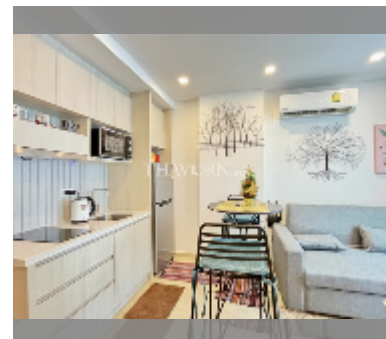

Продается квартира 1 спальня 25 м² в ЖК City Garden Olympus, Паттайя

฿ 1 850 000

ПАРАМЕТРЫ ОБЪЕКТА:

UID	FS-241656
квота	собственность компания
тип	1 спальня
площадь	25м²
этаж	6
вид	вид на бассейн
состояние объекта	отличное
комплектация: мебель, бытовая техника, кухонная техника, телевизор, холодильник	

О ЖИЛОМ КОМПЛЕКСЕ (ДОМЕ):

район	Центральная Паттайя
зданий	6
этажность	8
год сдачи	2022
обслуживание	฿ 12 000/год

УДОБСТВА:

Общие сведения: резорт, подземная парковка.

Бассейн: бассейн, детский бассейн, джакузи, бар у бассейна.

Зона отдыха: зона отдыха, зона отдыха на крыше.

Секция здоровья: тренажерный зал, сауна.

Другое: лобби, видеонаблюдение, охрана, минимаркет.