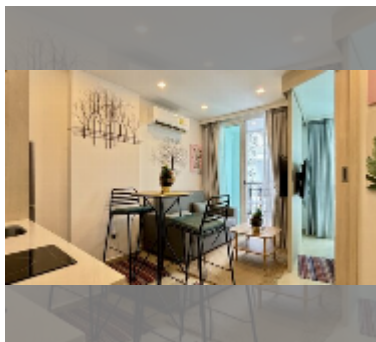

Condo for sale 1 bedroom 25 m² in City Garden Olympus, Pattaya

฿ 1,850,000

UNIT PARAMETERS:

UID	FS-241656
quota	company ownership
type	1 bedroom
size	25m²
floor	6
view	pool view
quality	excellent
equipment: furniture, household appliances, kitchen appliances, television, refrigerator	

PROJECT PARAMETERS:

district	Central Pattaya
buildings	6
floors	8
built in	2022
maintenance	฿ 12,000/year

FACILITIES:

General information: resort, underground parking.

Swimming pool: swimming pool, kids pool, jacuzzi, pool bar .

Chill zone: chill zone, rooftop chillout.

Health zone: gym, sauna.

Other: lobby, CCTV, security, minimart.