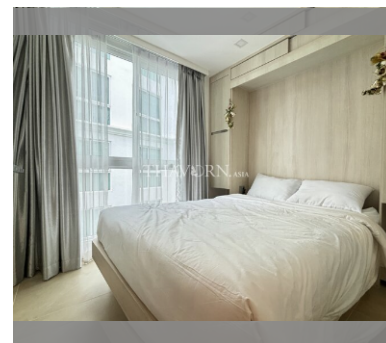

Condo for sale 1 bedroom 25 m² in City Garden Olympus, Pattaya

฿ 1,850,000

UNIT PARAMETERS:

UID	FS-241656
quota	company ownership
type	1 bedroom
size	25m²
floor	6
view	pool view
quality	excellent
equipment	furniture, household appliances, kitchen appliances, television, refrigerator
transfer fee payer	50/50
Coagent Listing	on
Can top-up	on

PROJECT PARAMETERS:

district	Central Pattaya
buildings	6
floors	8
built in	2022
maintenance	฿ 12,000/year

FACILITIES:

General information: resort, underground parking.

Swimming pool: swimming pool, kids pool, jacuzzi, pool bar .

Chill zone: chill zone, rooftop chillout.

Health zone: gym, sauna.

Other: lobby, CCTV, security, minimart.