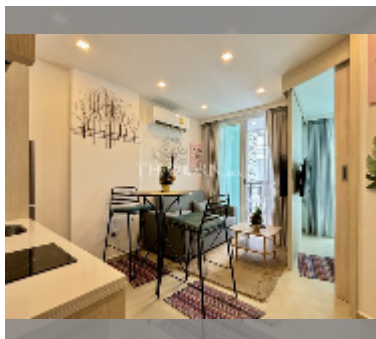

Продается квартира 1 спальня 25 м² в ЖК City Garden Olympus, Паттайя

฿ 1 850 000

ПАРАМЕТРЫ ОБЪЕКТА:

UID	FS-241656
квота	собственность компания
тип	1 спальня
площадь	25м²
этаж	6
вид	вид на бассейн
состояние объекта	отличное
комплектация: мебель, бытовая техника, кухонная техника, телевизор, холодильник	

О ЖИЛОМ КОМПЛЕКСЕ (ДОМЕ):

район	Центральная Паттайя
зданий	6
этажность	8
год сдачи	2022
обслуживание	฿ 12 000/год

УДОБСТВА:

Общие сведения: резорт, подземная парковка.

Бассейн: бассейн, детский бассейн, джакузи, бар у бассейна.

Зона отдыха: зона отдыха, зона отдыха на крыше.

Секция здоровья: тренажерный зал, сауна.

Другое: лобби, видеонаблюдение, охрана, минимаркет.