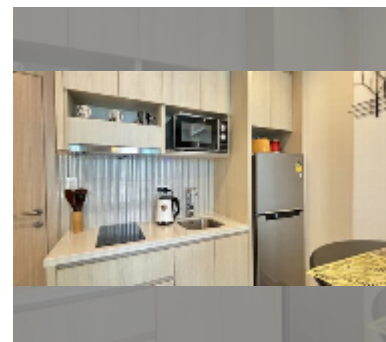

Condo for sale 1 bedroom 25 m² in City Garden Olympus, Pattaya

฿ 1,850,000

UNIT PARAMETERS:

UID	FS-241656
quota	company ownership
type	1 bedroom
size	25m²
floor	6
view	pool view
quality	excellent
equipment: furniture, household appliances, kitchen appliances, television, refrigerator	

PROJECT PARAMETERS:

district	Central Pattaya
buildings	6
floors	8
built in	2022
maintenance	฿ 12,000/year

FACILITIES:

General information: resort, underground parking.

Swimming pool: swimming pool, kids pool, jacuzzi, pool bar .

Chill zone: chill zone, rooftop chillout.

Health zone: gym, sauna.

Other: lobby, CCTV, security, minimart.