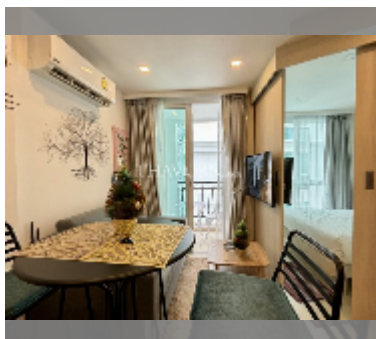

Продается квартира 1 спальня 25 м² в ЖК City Garden Olympus, Паттайя

฿ 1 850 000

ПАРАМЕТРЫ ОБЪЕКТА:

UID	FS-241656
квота	собственность компания
тип	1 спальня
площадь	25м²
этаж	6
вид	вид на бассейн
состояние объекта	отличное
комплектация: мебель, бытовая техника, кухонная техника, телевизор, холодильник	

О ЖИЛОМ КОМПЛЕКСЕ (ДОМЕ):

район	Центральная Паттайя
зданий	6
этажность	8
год сдачи	2022
обслуживание	฿ 12 000/год

УДОБСТВА:

Общие сведения: резорт, подземная парковка.

Бассейн: бассейн, детский бассейн, джакузи, бар у бассейна.

Зона отдыха: зона отдыха, зона отдыха на крыше.

Секция здоровья: тренажерный зал, сауна.

Другое: лобби, видеонаблюдение, охрана, минимаркет.