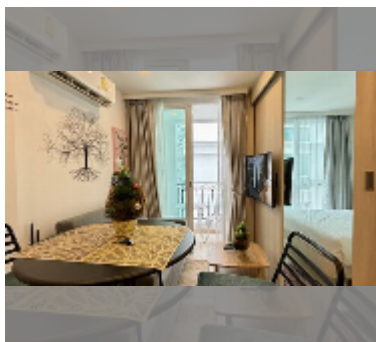

Condo for sale 1 bedroom 25 m² in City Garden Olympus, Pattaya

฿ 1,850,000

UNIT PARAMETERS:

UID	FS-241656
quota	company ownership
type	1 bedroom
size	25m²
floor	6
view	pool view
quality	excellent
equipment: furniture, household appliances, kitchen appliances, television, refrigerator	

PROJECT PARAMETERS:

district	Central Pattaya
buildings	6
floors	8
built in	2022
maintenance	฿ 12,000/year

FACILITIES:

General information: resort, underground parking.

Swimming pool: swimming pool, kids pool, jacuzzi, pool bar .

Chill zone: chill zone, rooftop chillout.

Health zone: gym, sauna.

Other: lobby, CCTV, security, minimart.