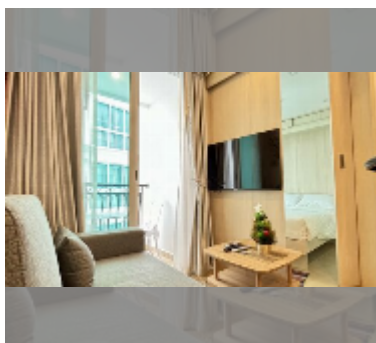

Condo for sale 1 bedroom 25 m² in City Garden Olympus, Pattaya

฿ 1,850,000

UNIT PARAMETERS:

UID	FS-241656
quota	company ownership
type	1 bedroom
size	25m²
floor	6
view	pool view
quality	excellent
equipment: furniture, household appliances, kitchen appliances, television, refrigerator	

PROJECT PARAMETERS:

district	Central Pattaya
buildings	6
floors	8
built in	2022
maintenance	฿ 12,000/year

FACILITIES:

General information: resort, underground parking.

Swimming pool: swimming pool, kids pool, jacuzzi, pool bar .

Chill zone: chill zone, rooftop chillout.

Health zone: gym, sauna.

Other: lobby, CCTV, security, minimart.