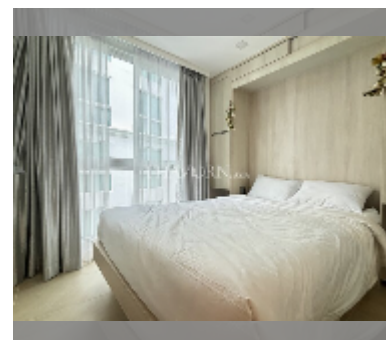

Продается квартира 1 спальня 25 м² в ЖК City Garden Olympus, Паттайя

฿ 1 850 000

ПАРАМЕТРЫ ОБЪЕКТА:

UID	FS-241656
квота	собственность компания
тип	1 спальня
площадь	25м²
этаж	6
вид	вид на бассейн
состояние объекта	отличное
комплектация: мебель, бытовая техника, кухонная техника, телевизор, холодильник	

О ЖИЛОМ КОМПЛЕКСЕ (ДОМЕ):

район	Центральная Паттайя
зданий	6
этажность	8
год сдачи	2022
обслуживание	฿ 12 000/год

УДОБСТВА:

Общие сведения: резорт, подземная парковка.

Бассейн: бассейн, детский бассейн, джакузи, бар у бассейна.

Зона отдыха: зона отдыха, зона отдыха на крыше.

Секция здоровья: тренажерный зал, сауна.

Другое: лобби, видеонаблюдение, охрана, минимаркет.