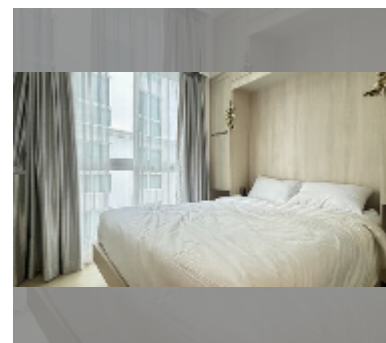

Condo for sale 1 bedroom 25 m² in City Garden Olympus, Pattaya

฿ 1,850,000

UNIT PARAMETERS:

UID	FS-241656
quota	company ownership
type	1 bedroom
size	25m²
floor	6
view	pool view
quality	excellent
equipment: furniture, household appliances, kitchen appliances, television, refrigerator	

PROJECT PARAMETERS:

district	Central Pattaya
buildings	6
floors	8
built in	2022
maintenance	฿ 12,000/year

FACILITIES:

General information: resort, underground parking.

Swimming pool: swimming pool, kids pool, jacuzzi, pool bar .

Chill zone: chill zone, rooftop chillout.

Health zone: gym, sauna.

Other: lobby, CCTV, security, minimart.