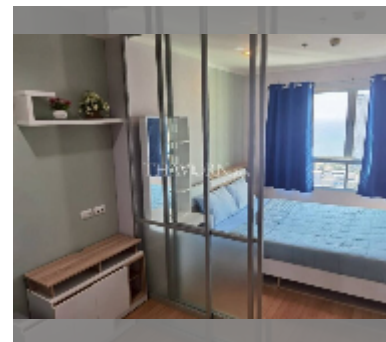

Condo for sale 1 bedroom 26 m² in Lumpini Ville Naklua - Wongamat, Pattaya

฿ 1,790,000

UNIT PARAMETERS:

UID	FS-241652
quota	foreign quota
type	1 bedroom
size	26m²
floor	26
view	sea view

PROJECT PARAMETERS:

district	Wongamat
buildings	3
floors	30
built in	2014
maintenance	฿ 7,800/year

FACILITIES:

General information: highrise, multy-level parking, covered parking.

Swimming pool: swimming pool.

Chill zone: chill zone, garden.

Health zone: gym.

Other: reception, lobby, clubhouse, kids playgarden, CCTV, security, laundry.