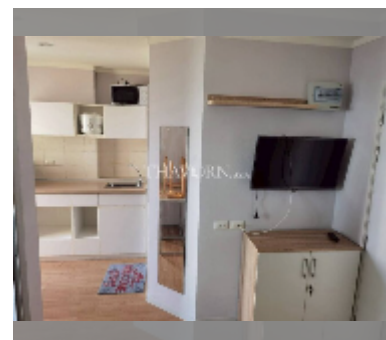

district	Wongamat
buildings	3
floors	30
built in	2014
maintenance	฿ 7,800/year

FACILITIES:

General information: highrise, multy-level parking, covered parking.

Swimming pool: swimming pool.

Chill zone: chill zone, garden.

Health zone: gym.

Other: reception, lobby, clubhouse, kids playgarden, CCTV, security, laundry.

[details](#)