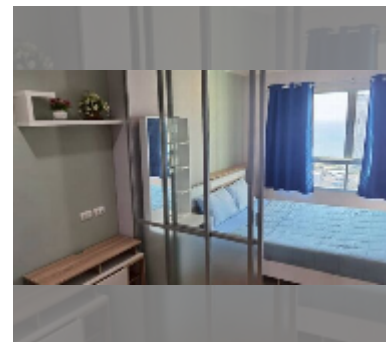

Condo for sale 1 bedroom 26 m² in Lumpini Ville Naklua - Wongamat, Pattaya

฿ 1,690,000

UNIT PARAMETERS:

UID	FS-241652
quota	foreign quota
type	1 bedroom
size	26m²
floor	26
view	sea view

PROJECT PARAMETERS:

district	Wongamat
buildings	3
floors	30
built in	2014
maintenance	฿ 7,800/year

FACILITIES:

General information: highrise, multy-level parking, covered parking.

Swimming pool: swimming pool.

Chill zone: chill zone, garden.

Health zone: gym.

Other: reception, lobby, clubhouse, kids playgarden, CCTV, security, laundry.