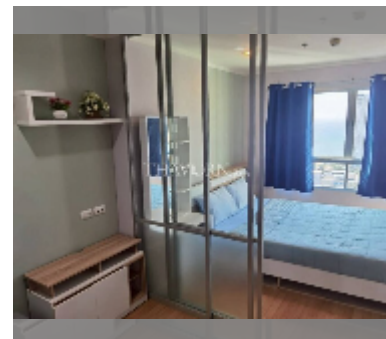

Condo for sale 1 bedroom 26 m² in Lumpini Ville Naklua - Wongamat, Pattaya

฿ 1,790,000

UNIT PARAMETERS:

UID	FS-241652
quota	foreign quota
type	1 bedroom
size	26m²
floor	26
view	sea view

PROJECT PARAMETERS:

district	Wongamat
buildings	3
floors	30
built in	2014
maintenance	฿ 7,800/year

FACILITIES:

General information: highrise, multy-level parking, covered parking.

Swimming pool: swimming pool.

Chill zone: chill zone, garden.

Health zone: gym.

Other: reception, lobby, clubhouse, kids playgarden, CCTV, security, laundry.