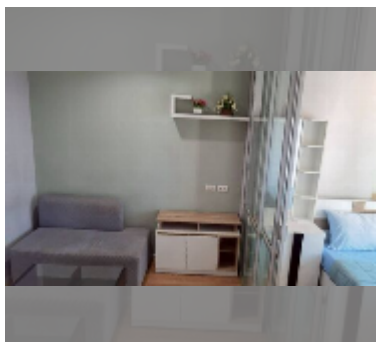

Condo for sale 1 bedroom 26 m² in Lumpini Ville Naklua - Wongamat, Pattaya

฿ 1,690,000

UNIT PARAMETERS:

UID	FS-241652
quota	foreign quota
type	1 bedroom
size	26m²
floor	26
view	sea view

PROJECT PARAMETERS:

district	Wongamat
buildings	3
floors	30
built in	2014
maintenance	฿ 7,800/year

FACILITIES:

General information: highrise, multy-level parking, covered parking.

Swimming pool: swimming pool.

Chill zone: chill zone, garden.

Health zone: gym.

Other: reception, lobby, clubhouse, kids playgarden, CCTV, security, laundry.