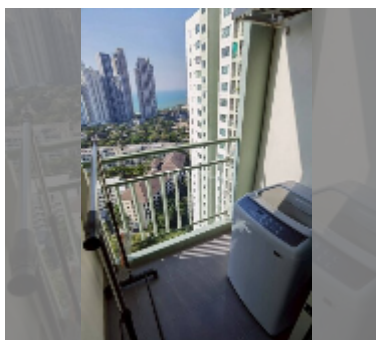

Condo for sale 1 bedroom 26 m² in Lumpini Ville Naklua - Wongamat, Pattaya

฿ 1,790,000

UNIT PARAMETERS:

UID	FS-241652
quota	foreign quota
type	1 bedroom
size	26m ²
floor	26
view	sea view

PROJECT PARAMETERS:

district	Wongamat
buildings	3
floors	30
built in	2014
maintenance	฿ 7,800/year

FACILITIES:

General information: highrise, multy-level parking, covered parking.

Swimming pool: swimming pool.

Chill zone: chill zone, garden.

Health zone: gym.

Other: reception, lobby, clubhouse, kids playgarden, CCTV, security, laundry.

[details](#)