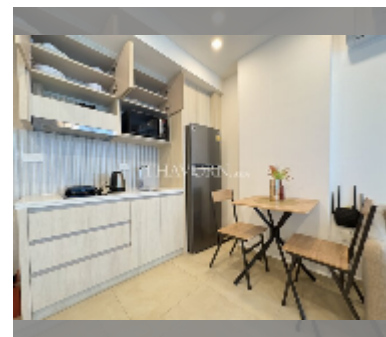

Condo for sale 1 bedroom 25.56 m² in City Garden Olympus, Pattaya

฿ 2,650,000

UNIT PARAMETERS:

UID	FS-241651
quota	foreign quota
type	1 bedroom
size	25.56m²
floor	2
view	pool view

PROJECT PARAMETERS:

district	Central Pattaya
buildings	6
floors	8
built in	2022
maintenance	฿ 12,269/year

FACILITIES:

General information: resort, underground parking.

Swimming pool: swimming pool, kids pool, jacuzzi, pool bar .

Chill zone: chill zone, rooftop chillout.

Health zone: gym, sauna.

Other: lobby, CCTV, security, minimart.