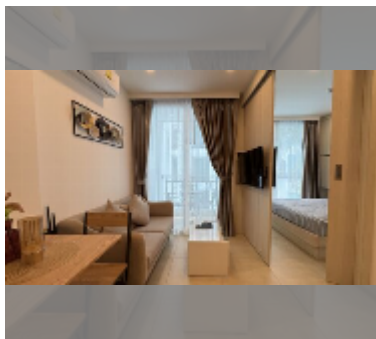

Condo for sale 1 bedroom 25.56 m² in City Garden Olympus, Pattaya

฿ 2,650,000

UNIT PARAMETERS:

UID	FS-241651
quota	foreign quota
type	1 bedroom
size	25.56m²
floor	2
view	pool view

PROJECT PARAMETERS:

district	Central Pattaya
buildings	6
floors	8
built in	2022
maintenance	฿ 12,269/year

FACILITIES:

General information: resort, underground parking.

Swimming pool: swimming pool, kids pool, jacuzzi, pool bar .

Chill zone: chill zone, rooftop chillout.

Health zone: gym, sauna.

Other: lobby, CCTV, security, minimart.