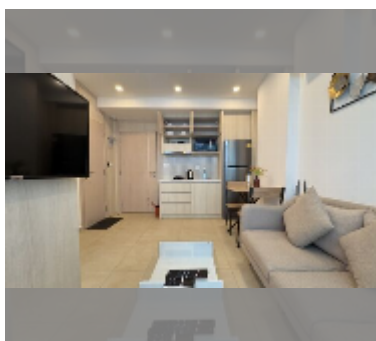

Condo for sale 1 bedroom 25.56 m² in City Garden Olympus, Pattaya

฿ 2,650,000

UNIT PARAMETERS:

UID	FS-241651
quota	foreign quota
type	1 bedroom
size	25.56m²
floor	2
view	pool view

PROJECT PARAMETERS:

district	Central Pattaya
buildings	6
floors	8
built in	2022
maintenance	฿ 12,269/year

FACILITIES:

General information: resort, underground parking.

Swimming pool: swimming pool, kids pool, jacuzzi, pool bar .

Chill zone: chill zone, rooftop chillout.

Health zone: gym, sauna.

Other: lobby, CCTV, security, minimart.