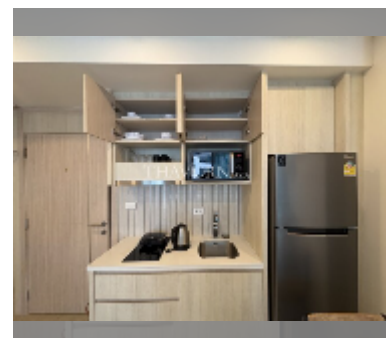

Condo for sale 1 bedroom 25.56 m² in City Garden Olympus, Pattaya

฿ 2,650,000

UNIT PARAMETERS:

UID	FS-241651
quota	foreign quota
type	1 bedroom
size	25.56m²
floor	2
view	pool view

PROJECT PARAMETERS:

district	Central Pattaya
buildings	6
floors	8
built in	2022
maintenance	฿ 12,269/year

FACILITIES:

General information: resort, underground parking.

Swimming pool: swimming pool, kids pool, jacuzzi, pool bar .

Chill zone: chill zone, rooftop chillout.

Health zone: gym, sauna.

Other: lobby, CCTV, security, minimart.