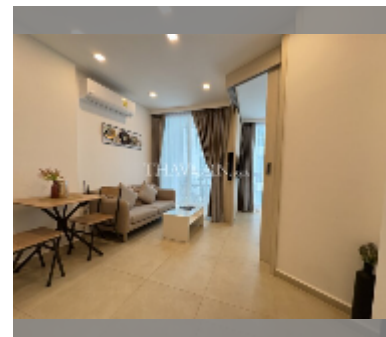

Condo for sale 1 bedroom 25.56 m² in City Garden Olympus, Pattaya

฿ 2,650,000

UNIT PARAMETERS:

UID	FS-241651
quota	foreign quota
type	1 bedroom
size	25.56m²
floor	2
view	pool view

PROJECT PARAMETERS:

district	Central Pattaya
buildings	6
floors	8
built in	2022
maintenance	฿ 12,269/year

FACILITIES:

General information: resort, underground parking.

Swimming pool: swimming pool, kids pool, jacuzzi, pool bar .

Chill zone: chill zone, rooftop chillout.

Health zone: gym, sauna.

Other: lobby, CCTV, security, minimart.