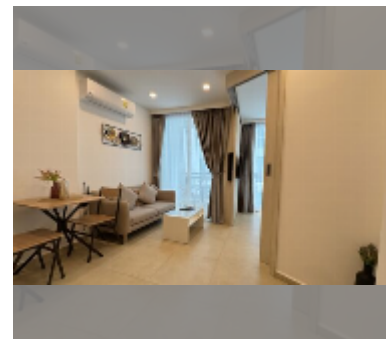

Condo for sale 1 bedroom 25.56 m² in City Garden Olympus, Pattaya

฿ 2,650,000

UNIT PARAMETERS:

UID	FS-241651
quota	foreign quota
type	1 bedroom
size	25.56m²
floor	2
view	pool view

PROJECT PARAMETERS:

district	Central Pattaya
buildings	6
floors	8
built in	2022
maintenance	฿ 12,269/year

FACILITIES:

General information: resort, underground parking.

Swimming pool: swimming pool, kids pool, jacuzzi, pool bar .

Chill zone: chill zone, rooftop chillout.

Health zone: gym, sauna.

Other: lobby, CCTV, security, minimart.