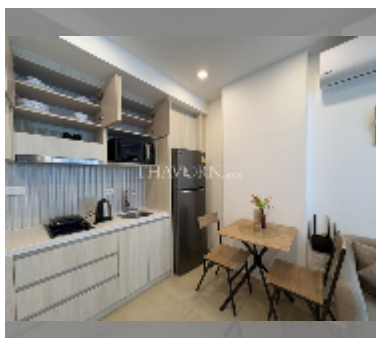

Condo for sale 1 bedroom 25.56 m² in City Garden Olympus, Pattaya

฿ 2,650,000

UNIT PARAMETERS:

UID	FS-241651
quota	foreign quota
type	1 bedroom
size	25.56m²
floor	2
view	pool view

PROJECT PARAMETERS:

district	Central Pattaya
buildings	6
floors	8
built in	2022
maintenance	฿ 12,269/year

FACILITIES:

General information: resort, underground parking.

Swimming pool: swimming pool, kids pool, jacuzzi, pool bar .

Chill zone: chill zone, rooftop chillout.

Health zone: gym, sauna.

Other: lobby, CCTV, security, minimart.