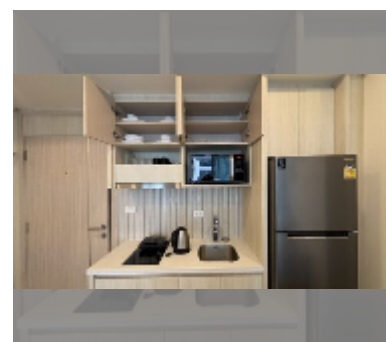

Condo for sale 1 bedroom 25.56 m² in City Garden Olympus, Pattaya

฿ 2,650,000

UNIT PARAMETERS:

UID	FS-241651
quota	foreign quota
type	1 bedroom
size	25.56m²
floor	2
view	pool view

PROJECT PARAMETERS:

district	Central Pattaya
buildings	6
floors	8
built in	2022
maintenance	฿ 12,269/year

FACILITIES:

General information: resort, underground parking.

Swimming pool: swimming pool, kids pool, jacuzzi, pool bar .

Chill zone: chill zone, rooftop chillout.

Health zone: gym, sauna.

Other: lobby, CCTV, security, minimart.