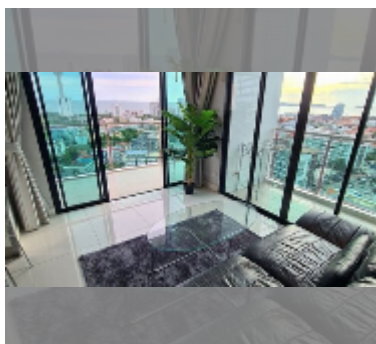

Condo for sale 2 bedroom 76 m² in The Axis, Pattaya

฿ 5,700,000

UNIT PARAMETERS:

UID	FS-241650
quota	foreign quota
type	2 bedroom
size	76m²
floor	14
view	sea view
quality	excellent

PROJECT PARAMETERS:

district	Thappraya
buildings	2
floors	20
built in	2013
maintenance	฿ 31,920/year

FACILITIES:

General information: highrise, open parking.

Swimming pool: swimming pool.

Chill zone: chill zone, garden, rooftop chillout.

Health zone: gym, sauna.

Other: lobby, clubhouse, kids playgarden, CCTV, security, minimart.