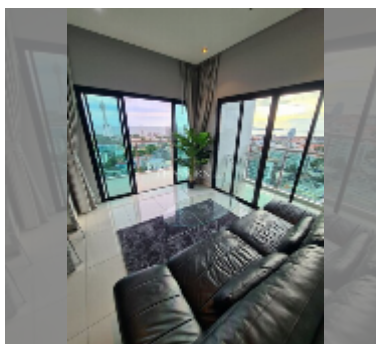

Condo for sale 2 bedroom 76 m² in The Axis, Pattaya

฿ 5,775,000

UNIT PARAMETERS:

UID	FS-241650
quota	foreign quota
type	2 bedroom
size	76m²
floor	14
view	sea view
quality	excellent

PROJECT PARAMETERS:

district	Thappraya
buildings	2
floors	20
built in	2013
maintenance	฿ 31,920/year

FACILITIES:

General information: highrise, open parking.

Swimming pool: swimming pool.

Chill zone: chill zone, garden, rooftop chillout.

Health zone: gym, sauna.

Other: lobby, clubhouse, kids playgarden, CCTV, security, minimart.