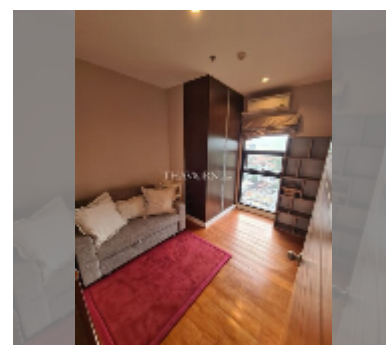

## Condo for sale 2 bedroom 76 m<sup>2</sup> in The Axis, Pattaya

**฿ 5,775,000**

### UNIT PARAMETERS:

UID	FS-241650
quota	foreign quota
type	2 bedroom
size	76m <sup>2</sup>
floor	14
view	sea view
quality	excellent