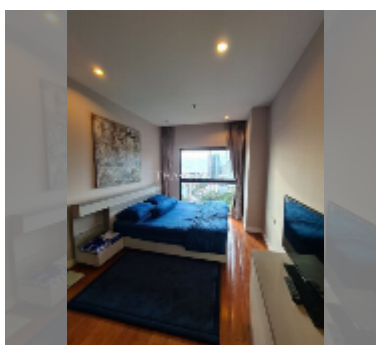

## Condo for sale 2 bedroom 76 m<sup>2</sup> in The Axis, Pattaya

**฿ 5,775,000**

### UNIT PARAMETERS:

UID	FS-241650
quota	foreign quota
type	2 bedroom
size	76m <sup>2</sup>
floor	14
view	sea view
quality	excellent