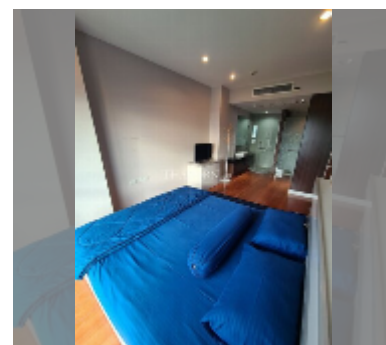

Condo for sale 2 bedroom 76 m² in The Axis, Pattaya

฿ 5,775,000

UNIT PARAMETERS:

UID	FS-241650
quota	foreign quota
type	2 bedroom
size	76m²
floor	14
view	sea view
quality	excellent

PROJECT PARAMETERS:

district	Thappraya
buildings	2
floors	20
built in	2013
maintenance	฿ 31,920/year

FACILITIES:

General information: highrise, open parking.

Swimming pool: swimming pool.

Chill zone: chill zone, garden, rooftop chillout.

Health zone: gym, sauna.

Other: lobby, clubhouse, kids playgarden, CCTV, security, minimart.