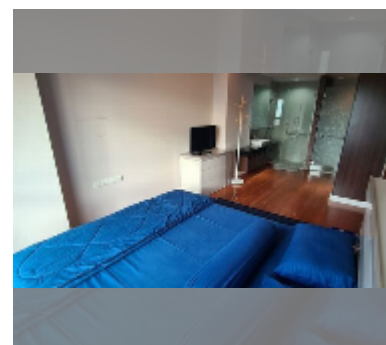

Condo for sale 2 bedroom 76 m² in The Axis, Pattaya

฿ 5,700,000

UNIT PARAMETERS:

UID	FS-241650
quota	foreign quota
type	2 bedroom
size	76m²
floor	14
view	sea view
quality	excellent

PROJECT PARAMETERS:

district	Thappraya
buildings	2
floors	20
built in	2013
maintenance	฿ 31,920/year

FACILITIES:

General information: highrise, open parking.

Swimming pool: swimming pool.

Chill zone: chill zone, garden, rooftop chillout.

Health zone: gym, sauna.

Other: lobby, clubhouse, kids playgarden, CCTV, security, minimart.