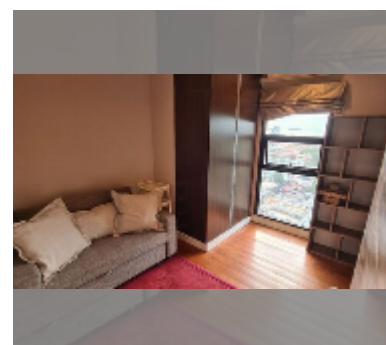

Condo for sale 2 bedroom 76 m² in The Axis, Pattaya

฿ 5,700,000

UNIT PARAMETERS:

UID	FS-241650
quota	foreign quota
type	2 bedroom
size	76m²
floor	14
view	sea view
quality	excellent

PROJECT PARAMETERS:

district	Thappraya
buildings	2
floors	20
built in	2013
maintenance	฿ 31,920/year

FACILITIES:

General information: highrise, open parking.

Swimming pool: swimming pool.

Chill zone: chill zone, garden, rooftop chillout.

Health zone: gym, sauna.

Other: lobby, clubhouse, kids playgarden, CCTV, security, minimart.