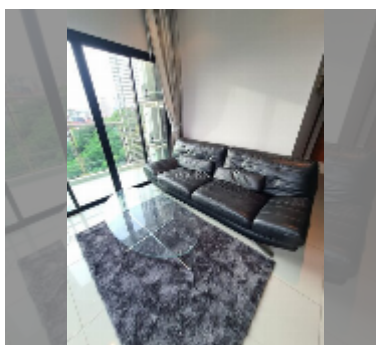

Condo for sale 2 bedroom 76 m² in The Axis, Pattaya

฿ 5,775,000

UNIT PARAMETERS:

UID	FS-241650
quota	foreign quota
type	2 bedroom
size	76m²
floor	14
view	sea view
quality	excellent

PROJECT PARAMETERS:

district	Thappraya
buildings	2
floors	20
built in	2013
maintenance	฿ 31,920/year

FACILITIES:

General information: highrise, open parking.

Swimming pool: swimming pool.

Chill zone: chill zone, garden, rooftop chillout.

Health zone: gym, sauna.

Other: lobby, clubhouse, kids playgarden, CCTV, security, minimart.