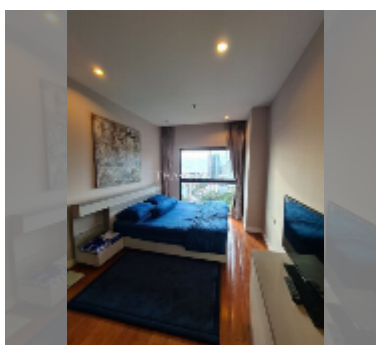

Condo for sale 2 bedroom 76 m² in The Axis, Pattaya

฿ 5,775,000

UNIT PARAMETERS:

UID	FS-241650
quota	foreign quota
type	2 bedroom
size	76m²
floor	14
view	sea view
quality	excellent

PROJECT PARAMETERS:

district	Thappraya
buildings	2
floors	20
built in	2013
maintenance	฿ 31,920/year

FACILITIES:

General information: highrise, open parking.

Swimming pool: swimming pool.

Chill zone: chill zone, garden, rooftop chillout.

Health zone: gym, sauna.

Other: lobby, clubhouse, kids playgarden, CCTV, security, minimart.