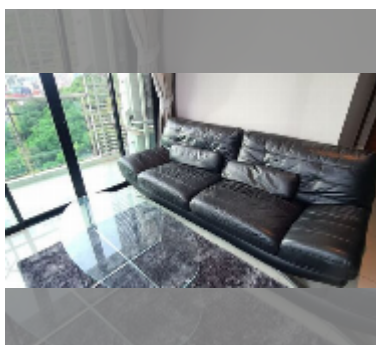

Condo for sale 2 bedroom 76 m² in The Axis, Pattaya

฿ 5,700,000

UNIT PARAMETERS:

UID	FS-241650
quota	foreign quota
type	2 bedroom
size	76m²
floor	14
view	sea view
quality	excellent

PROJECT PARAMETERS:

district	Thappraya
buildings	2
floors	20
built in	2013
maintenance	฿ 31,920/year

FACILITIES:

General information: highrise, open parking.

Swimming pool: swimming pool.

Chill zone: chill zone, garden, rooftop chillout.

Health zone: gym, sauna.

Other: lobby, clubhouse, kids playgarden, CCTV, security, minimart.