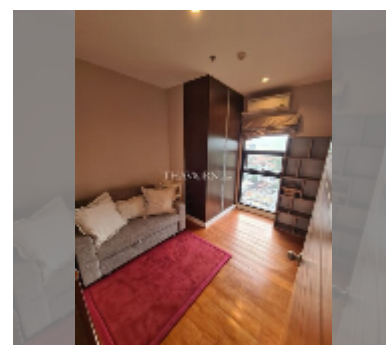

Condo for sale 2 bedroom 76 m² in The Axis, Pattaya

฿ 5,775,000

UNIT PARAMETERS:

UID	FS-241650
quota	foreign quota
type	2 bedroom
size	76m²
floor	14
view	sea view
quality	excellent

PROJECT PARAMETERS:

district	Thappraya
buildings	2
floors	20
built in	2013
maintenance	฿ 31,920/year

FACILITIES:

General information: highrise, open parking.

Swimming pool: swimming pool.

Chill zone: chill zone, garden, rooftop chillout.

Health zone: gym, sauna.

Other: lobby, clubhouse, kids playgarden, CCTV, security, minimart.