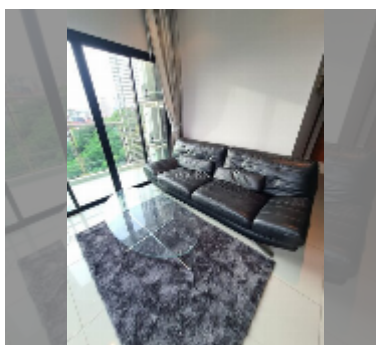

## Condo for sale 2 bedroom 76 m<sup>2</sup> in The Axis, Pattaya

**฿ 5,775,000**

### UNIT PARAMETERS:

UID	FS-241650
quota	foreign quota
type	2 bedroom
size	76m <sup>2</sup>
floor	14
view	sea view
quality	excellent