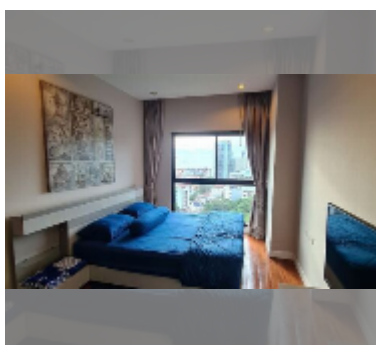

Condo for sale 2 bedroom 76 m² in The Axis, Pattaya

฿ 5,700,000

UNIT PARAMETERS:

UID	FS-241650
quota	foreign quota
type	2 bedroom
size	76m²
floor	14
view	sea view
quality	excellent

PROJECT PARAMETERS:

district	Thappraya
buildings	2
floors	20
built in	2013
maintenance	฿ 31,920/year

FACILITIES:

General information: highrise, open parking.

Swimming pool: swimming pool.

Chill zone: chill zone, garden, rooftop chillout.

Health zone: gym, sauna.

Other: lobby, clubhouse, kids playgarden, CCTV, security, minimart.