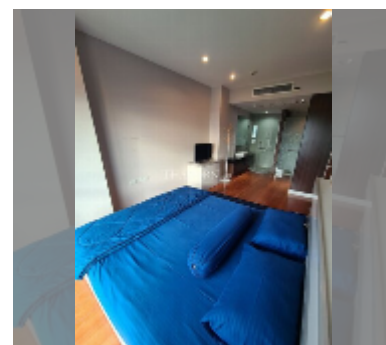

## Condo for sale 2 bedroom 76 m<sup>2</sup> in The Axis, Pattaya

**฿ 5,775,000**

### UNIT PARAMETERS:

UID	FS-241650
quota	foreign quota
type	2 bedroom
size	76m <sup>2</sup>
floor	14
view	sea view
quality	excellent