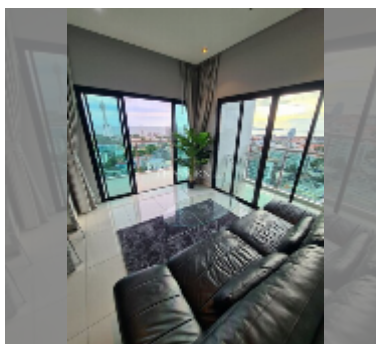

## Condo for sale 2 bedroom 76 m<sup>2</sup> in The Axis, Pattaya

**฿ 5,775,000**

### UNIT PARAMETERS:

UID	FS-241650
quota	foreign quota
type	2 bedroom
size	76m <sup>2</sup>
floor	14
view	sea view
quality	excellent