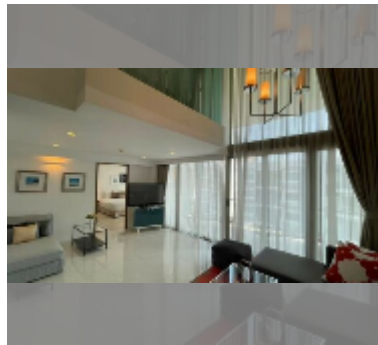

Condo for sale 2 bedroom 139 m² in The Sanctuary, Pattaya

฿ 7,900,000

UNIT PARAMETERS:

UID	FS-241645
quota	thai quota
type	2 bedroom
size	139m ²
floor	7
view	garden view
quality	excellent

PROJECT PARAMETERS:

district	Wongamat
buildings	5
floors	8
built in	2009
maintenance	฿ 58,380/year

FACILITIES:

General information: boutique, underground parking.

Swimming pool: swimming pool.

Chill zone: chill zone, garden.

Health zone: gym, sauna.

Other: lobby, kids playgarden, CCTV, security, minimart.

details