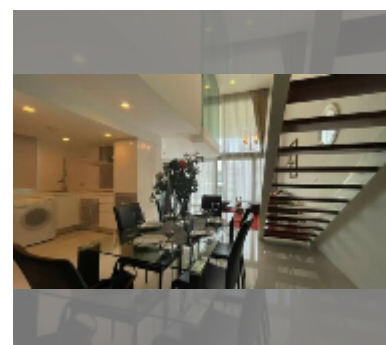

Condo for sale 2 bedroom 139 m² in The Sanctuary, Pattaya

฿ 7,900,000

UNIT PARAMETERS:

UID	FS-241645
quota	thai quota
type	2 bedroom
size	139m²
floor	7
view	garden view
quality	excellent

PROJECT PARAMETERS:

district	Wongamat
buildings	5
floors	8
built in	2009
maintenance	฿ 58,380/year

FACILITIES:

General information: boutique, underground parking.

Swimming pool: swimming pool.

Chill zone: chill zone, garden.

Health zone: gym, sauna.

Other: lobby, kids playgarden, CCTV, security, minimart.