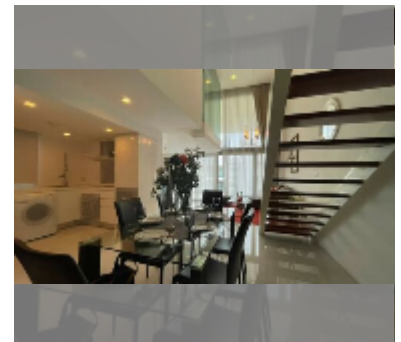

Condo for sale 2 bedroom 139 m² in The Sanctuary, Pattaya

฿ 7,900,000

UNIT PARAMETERS:

UID	FS-241645
quota	thai quota
type	2 bedroom
size	139m²
floor	7
view	garden view
quality	excellent

PROJECT PARAMETERS:

district	Wongamat
buildings	5
floors	8
built in	2009
maintenance	฿ 58,380/year

FACILITIES:

General information: boutique, underground parking.

Swimming pool: swimming pool.

Chill zone: chill zone, garden.

Health zone: gym, sauna.

Other: lobby, kids playgarden, CCTV, security, minimart.