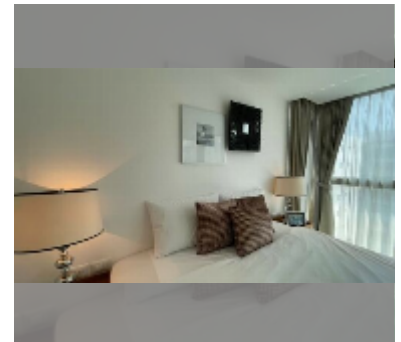

Condo for sale 2 bedroom 139 m² in The Sanctuary, Pattaya

฿ 7,900,000

UNIT PARAMETERS:

UID	FS-241645
quota	thai quota
type	2 bedroom
size	139m²
floor	7
view	garden view
quality	excellent

PROJECT PARAMETERS:

district	Wongamat
buildings	5
floors	8
built in	2009
maintenance	฿ 58,380/year

FACILITIES:

General information: boutique, underground parking.

Swimming pool: swimming pool.

Chill zone: chill zone, garden.

Health zone: gym, sauna.

Other: lobby, kids playgarden, CCTV, security, minimart.