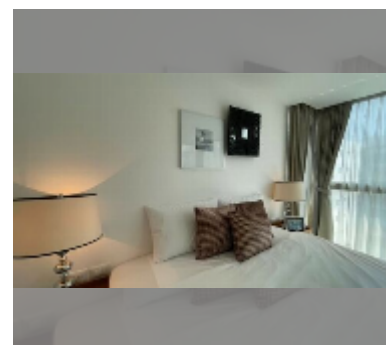

Condo for sale 2 bedroom 139 m² in The Sanctuary, Pattaya

฿ 7,900,000

UNIT PARAMETERS:

UID	FS-241645
quota	thai quota
type	2 bedroom
size	139m²
floor	7
view	garden view
quality	excellent

PROJECT PARAMETERS:

district	Wongamat
buildings	5
floors	8
built in	2009
maintenance	฿ 58,380/year

FACILITIES:

General information: boutique, underground parking.

Swimming pool: swimming pool.

Chill zone: chill zone, garden.

Health zone: gym, sauna.

Other: lobby, kids playgarden, CCTV, security, minimart.