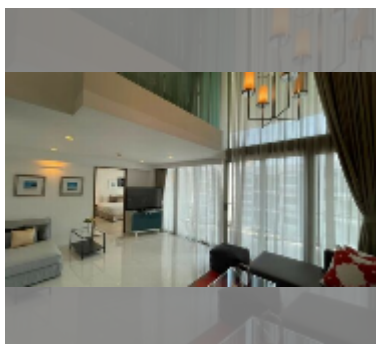

Condo for sale 2 bedroom 139 m² in The Sanctuary, Pattaya

฿ 7,900,000

UNIT PARAMETERS:

UID	FS-241645
quota	thai quota
type	2 bedroom
size	139m²
floor	7
view	garden view
quality	excellent

PROJECT PARAMETERS:

district	Wongamat
buildings	5
floors	8
built in	2009
maintenance	฿ 58,380/year

FACILITIES:

General information: boutique, underground parking.

Swimming pool: swimming pool.

Chill zone: chill zone, garden.

Health zone: gym, sauna.

Other: lobby, kids playgarden, CCTV, security, minimart.