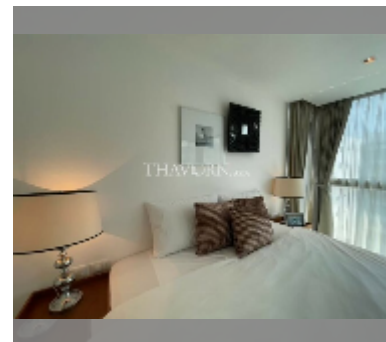

Condo for sale 2 bedroom 139 m² in The Sanctuary, Pattaya

฿ 7,900,000

UNIT PARAMETERS:

UID	FS-241645
quota	thai quota
type	2 bedroom
size	139m²
floor	7
view	garden view
quality	excellent

PROJECT PARAMETERS:

district	Wongamat
buildings	5
floors	8
built in	2009
maintenance	฿ 58,380/year

FACILITIES:

General information: boutique, underground parking.

Swimming pool: swimming pool.

Chill zone: chill zone, garden.

Health zone: gym, sauna.

Other: lobby, kids playgarden, CCTV, security, minimart.