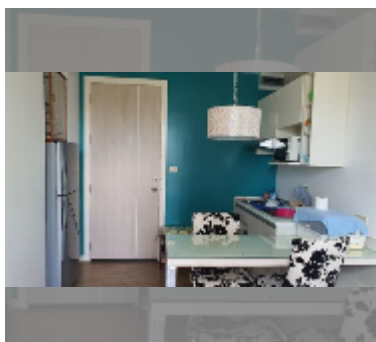

Condo for sale 1 bedroom 29 m² in Neo Sea View, Pattaya

฿ 1,990,000

UNIT PARAMETERS:

UID	FS-241636
quota	thai quota
type	1 bedroom
size	29m²
floor	3
view	partial sea view
quality	good
equipment: furniture, air conditioner, television	

PROJECT PARAMETERS:

district	Na Jomtien
buildings	4
floors	8
built in	2014

FACILITIES:

General information: boutique, meters to beach: 50, minutes to beach: 1, shuttle bus, covered parking.

Swimming pool: rooftop pool, sunbathing area.

Health zone: gym.

Other: reception, CCTV, security, room service.