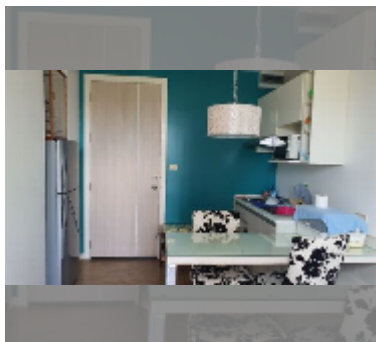

Condo for sale 1 bedroom 29 m² in Neo Sea View, Pattaya

฿ 1,990,000

UNIT PARAMETERS:

UID	FS-241636
quota	thai quota
type	1 bedroom
size	29m²
floor	3
view	partial sea view
quality	good
equipment: furniture, air conditioner, television	

PROJECT PARAMETERS:

district	Na Jomtien
buildings	4
floors	8
built in	2014

FACILITIES:

General information: boutique, meters to beach: 50, minutes to beach: 1, shuttle bus, covered parking.

Swimming pool: rooftop pool, sunbathing area.

Health zone: gym.

Other: reception, CCTV, security, room service.