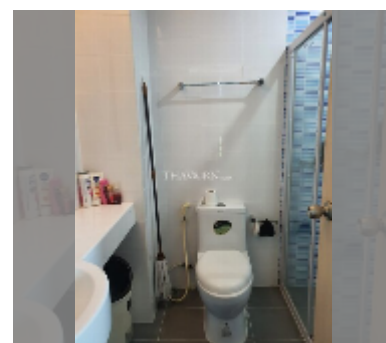

Condo for sale 1 bedroom 29 m² in Neo Sea View, Pattaya

฿ 1,990,000

UNIT PARAMETERS:

UID	FS-241636
quota	thai quota
type	1 bedroom
size	29m²
floor	3
view	partial sea view
quality	good
equipment: furniture, air conditioner, television	

PROJECT PARAMETERS:

district	Na Jomtien
buildings	4
floors	8
built in	2014

FACILITIES:

General information: boutique, meters to beach: 50, minutes to beach: 1, shuttle bus, covered parking.

Swimming pool: rooftop pool, sunbathing area.

Health zone: gym.

Other: reception, CCTV, security, room service.