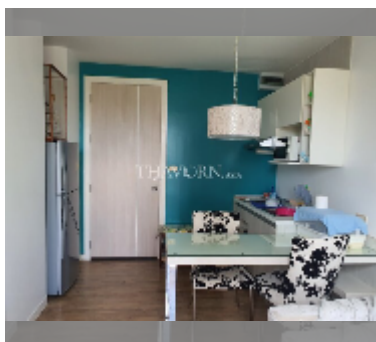

Condo for sale 1 bedroom 29 m² in Neo Sea View, Pattaya

฿ 1,990,000

UNIT PARAMETERS:

UID	FS-241636
quota	thai quota
type	1 bedroom
size	29m²
floor	3
view	partial sea view
quality	good
equipment: furniture, air conditioner, television	

PROJECT PARAMETERS:

district	Na Jomtien
buildings	4
floors	8
built in	2014

FACILITIES:

General information: boutique, meters to beach: 50, minutes to beach: 1, shuttle bus, covered parking.

Swimming pool: rooftop pool, sunbathing area.

Health zone: gym.

Other: reception, CCTV, security, room service.