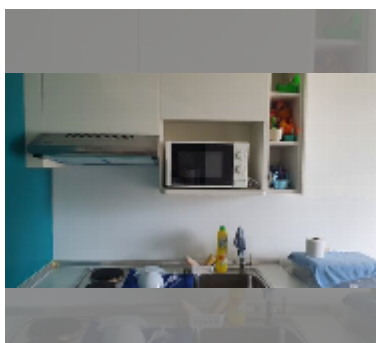

Condo for sale 1 bedroom 29 m² in Neo Sea View, Pattaya

฿ 1,990,000

UNIT PARAMETERS:

| | |
|---|------------------|
| UID | FS-241636 |
| quota | thai quota |
| type | 1 bedroom |
| size | 29m ² |
| floor | 3 |
| view | partial sea view |
| quality | good |
| equipment: furniture, air conditioner, television | |

Swimming pool: rooftop pool, sunbathing area.

Health zone: gym.

Other: reception, CCTV, security, room service.

[details](#)