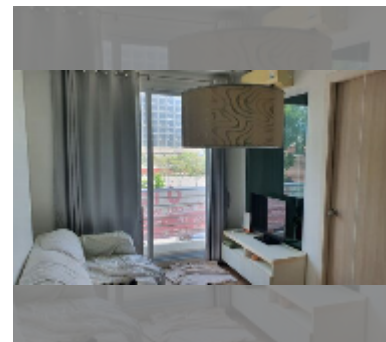

Condo for sale 1 bedroom 29 m² in Neo Sea View, Pattaya

฿ 1,990,000

UNIT PARAMETERS:

UID	FS-241636
quota	thai quota
type	1 bedroom
size	29m²
floor	3
view	partial sea view
quality	good
equipment: furniture, air conditioner, television	

PROJECT PARAMETERS:

district	Na Jomtien
buildings	4
floors	8
built in	2014

FACILITIES:

General information: boutique, meters to beach: 50, minutes to beach: 1, shuttle bus, covered parking.

Swimming pool: rooftop pool, sunbathing area.

Health zone: gym.

Other: reception, CCTV, security, room service.