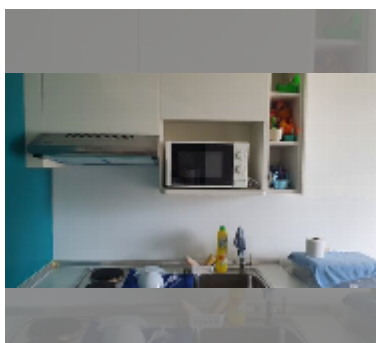

Condo for sale 1 bedroom 29 m² in Neo Sea View, Pattaya

฿ 1,990,000

UNIT PARAMETERS:

UID	FS-241636
quota	thai quota
type	1 bedroom
size	29m²
floor	3
view	partial sea view
quality	good
equipment: furniture, air conditioner, television	

PROJECT PARAMETERS:

district	Na Jomtien
buildings	4
floors	8
built in	2014

FACILITIES:

General information: boutique, meters to beach: 50, minutes to beach: 1, shuttle bus, covered parking.

Swimming pool: rooftop pool, sunbathing area.

Health zone: gym.

Other: reception, CCTV, security, room service.