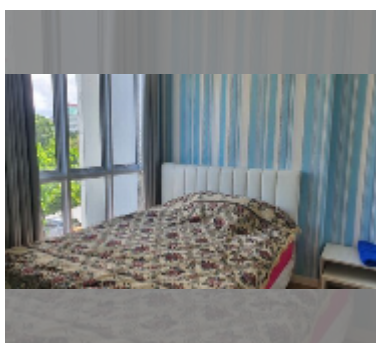

Condo for sale 1 bedroom 29 m² in Neo Sea View, Pattaya

฿ 1,990,000

UNIT PARAMETERS:

UID	FS-241636
quota	thai quota
type	1 bedroom
size	29m²
floor	3
view	partial sea view
quality	good
equipment: furniture, air conditioner, television	

PROJECT PARAMETERS:

district	Na Jomtien
buildings	4
floors	8
built in	2014

FACILITIES:

General information: boutique, meters to beach: 50, minutes to beach: 1, shuttle bus, covered parking.

Swimming pool: rooftop pool, sunbathing area.

Health zone: gym.

Other: reception, CCTV, security, room service.