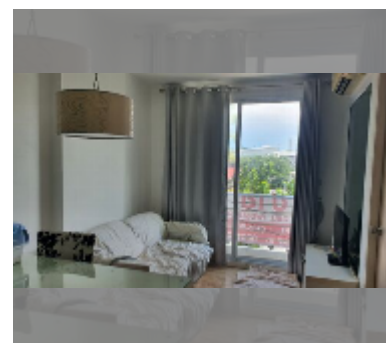

Condo for sale 1 bedroom 29 m² in Neo Sea View, Pattaya

฿ 1,990,000

UNIT PARAMETERS:

UID	FS-241636
quota	thai quota
type	1 bedroom
size	29m²
floor	3
view	partial sea view
quality	good
equipment: furniture, air conditioner, television	

PROJECT PARAMETERS:

district	Na Jomtien
buildings	4
floors	8
built in	2014

FACILITIES:

General information: boutique, meters to beach: 50, minutes to beach: 1, shuttle bus, covered parking.

Swimming pool: rooftop pool, sunbathing area.

Health zone: gym.

Other: reception, CCTV, security, room service.