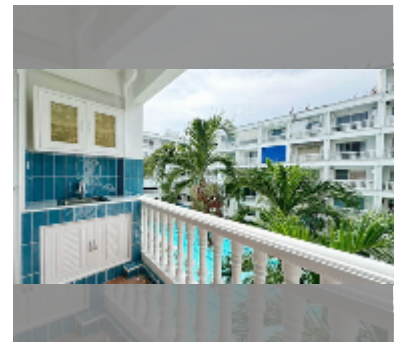

Condo for sale studio 28 m² in Majestic Jomtien, Pattaya

฿ 1,350,000

UNIT PARAMETERS:

UID	FS-241634
quota	foreign quota
type	studio
size	28m ²
floor	3
view	city view
online viewing	yes

PROJECT PARAMETERS:

district	Jomtien
buildings	1
floors	5
built in	1994
maintenance	฿ 6,720/year

FACILITIES:

General information: lowrise, open parking.

Swimming pool: swimming pool.

Other: reception, lobby, CCTV, security.

details