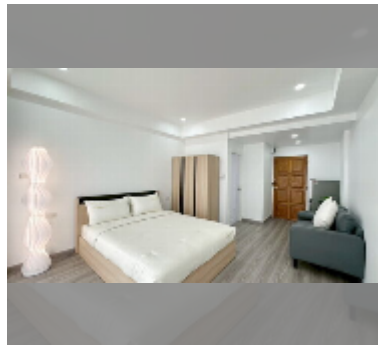

Condo for sale studio 28 m² in Majestic Jomtien, Pattaya

฿ 1,350,000

UNIT PARAMETERS:

UID	FS-241634
quota	foreign quota
type	studio
size	28m ²
floor	3
view	city view
online viewing	yes

PROJECT PARAMETERS:

district	Jomtien
buildings	1
floors	5
built in	1994
maintenance	฿ 6,720/year

FACILITIES:

General information: lowrise, open parking.

Swimming pool: swimming pool.

Other: reception, lobby, CCTV, security.

details