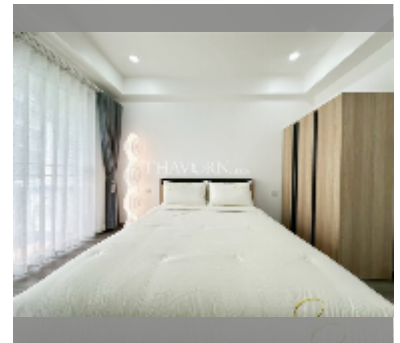

Condo for sale studio 28 m² in Majestic Jomtien, Pattaya

฿ 1,250,000

UNIT PARAMETERS:

UID	FS-241634
quota	foreign quota
type	studio
size	28m²
floor	3
view	city view
online viewing	yes

PROJECT PARAMETERS:

district	Jomtien
buildings	1
floors	5
built in	1994
maintenance	฿ 6,720/year

FACILITIES:

General information: lowrise, open parking.

Swimming pool: swimming pool.

Other: reception, lobby, CCTV, security.