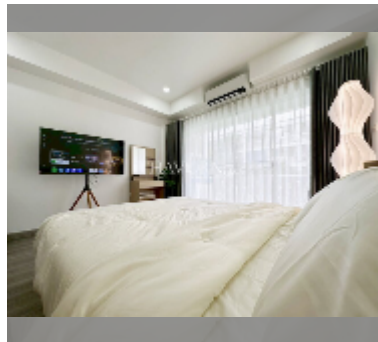

Condo for sale studio 28 m² in Majestic Jomtien, Pattaya

฿ 1,250,000

UNIT PARAMETERS:

UID	FS-241634
quota	foreign quota
type	studio
size	28m²
floor	3
view	city view
online viewing	yes

PROJECT PARAMETERS:

district	Jomtien
buildings	1
floors	5
built in	1994
maintenance	฿ 6,720/year

FACILITIES:

General information: lowrise, open parking.

Swimming pool: swimming pool.

Other: reception, lobby, CCTV, security.