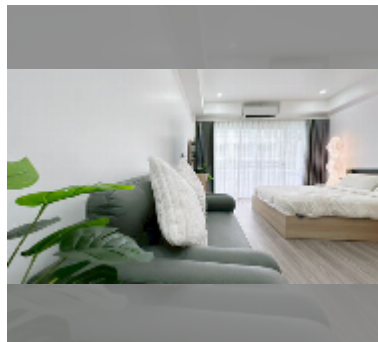

Condo for sale studio 28 m² in Majestic Jomtien, Pattaya

฿ 1,350,000

UNIT PARAMETERS:

UID	FS-241634
quota	foreign quota
type	studio
size	28m ²
floor	3
view	city view
online viewing	yes

PROJECT PARAMETERS:

district	Jomtien
buildings	1
floors	5
built in	1994
maintenance	฿ 6,720/year

FACILITIES:

General information: lowrise, open parking.

Swimming pool: swimming pool.

Other: reception, lobby, CCTV, security.

details