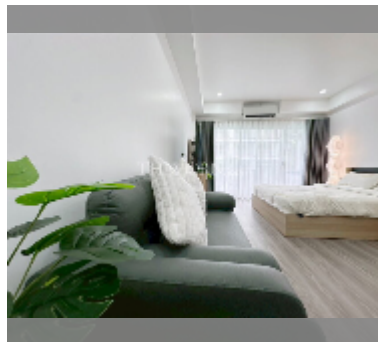

Condo for sale studio 28 m² in Majestic Jomtien, Pattaya

฿ 1,250,000

UNIT PARAMETERS:

UID	FS-241634
quota	foreign quota
type	studio
size	28m²
floor	3
view	city view
online viewing	yes

PROJECT PARAMETERS:

district	Jomtien
buildings	1
floors	5
built in	1994
maintenance	฿ 6,720/year

FACILITIES:

General information: lowrise, open parking.

Swimming pool: swimming pool.

Other: reception, lobby, CCTV, security.