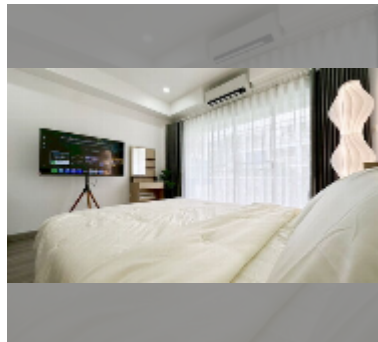

Condo for sale studio 28 m² in Majestic Jomtien, Pattaya

฿ 1,350,000

UNIT PARAMETERS:

UID	FS-241634
quota	foreign quota
type	studio
size	28m ²
floor	3
view	city view
online viewing	yes

PROJECT PARAMETERS:

district	Jomtien
buildings	1
floors	5
built in	1994
maintenance	฿ 6,720/year

FACILITIES:

General information: lowrise, open parking.

Swimming pool: swimming pool.

Other: reception, lobby, CCTV, security.

details