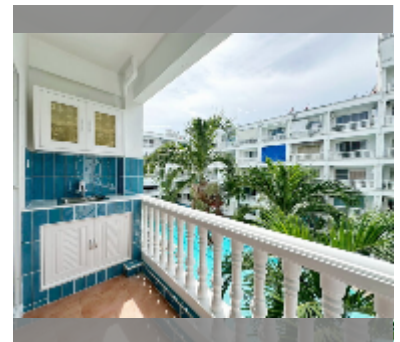

Condo for sale studio 28 m² in Majestic Jomtien, Pattaya

฿ 1,250,000

UNIT PARAMETERS:

UID	FS-241634
quota	foreign quota
type	studio
size	28m²
floor	3
view	city view
online viewing	yes

PROJECT PARAMETERS:

district	Jomtien
buildings	1
floors	5
built in	1994
maintenance	฿ 6,720/year

FACILITIES:

General information: lowrise, open parking.

Swimming pool: swimming pool.

Other: reception, lobby, CCTV, security.