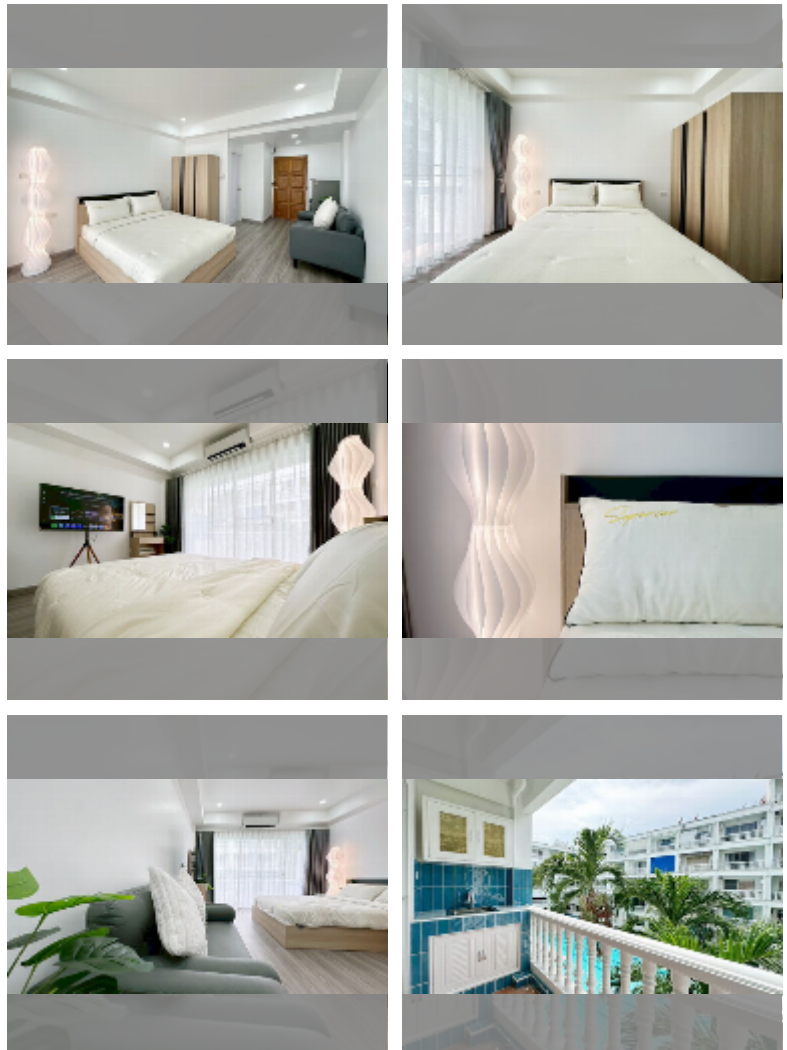

Condo for sale studio 28 m² in Majestic Jomtien, Pattaya

฿ 1,350,000

UNIT PARAMETERS:

UID	FS-241634
quota	foreign quota
type	studio
size	28m²
floor	3
view	city view
online viewing	yes

PROJECT PARAMETERS:

district	Jomtien
buildings	1
floors	5
built in	1994
maintenance	฿ 6,720/year

FACILITIES:

General information: lowrise, open parking.

Swimming pool: swimming pool.

Other: reception, lobby, CCTV, security.