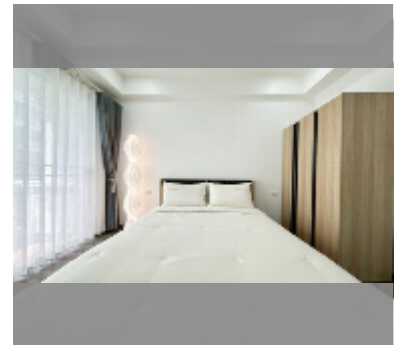

Condo for sale studio 28 m² in Majestic Jomtien, Pattaya

฿ 1,350,000

UNIT PARAMETERS:

UID	FS-241634
quota	foreign quota
type	studio
size	28m ²
floor	3
view	city view
online viewing	yes

PROJECT PARAMETERS:

district	Jomtien
buildings	1
floors	5
built in	1994
maintenance	฿ 6,720/year

FACILITIES:

General information: lowrise, open parking.

Swimming pool: swimming pool.

Other: reception, lobby, CCTV, security.

details