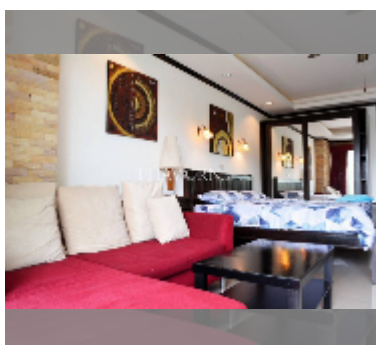

Condo for sale studio 48 m² in View Talay 5, Pattaya

฿ 2,890,000

UNIT PARAMETERS:

UID	FS-241630
quota	foreign quota
type	studio
size	48m²
floor	5
view	city view

PROJECT PARAMETERS:

district	Thappraya
buildings	2
floors	22
built in	2007
maintenance	฿ 11,520/year

FACILITIES:

General information: highrise, meters to beach: 150, minutes to beach: 3, open parking, covered parking.

Swimming pool: swimming pool.

Other: reception, CCTV, security, minimart, laundry, room service.