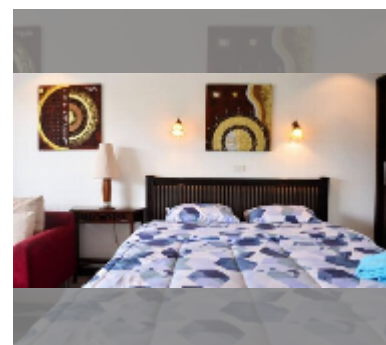

Condo for sale studio 48 m² in View Talay 5, Pattaya

฿ 2,890,000

UNIT PARAMETERS:

UID	FS-241630
quota	foreign quota
type	studio
size	48m²
floor	5
view	city view

PROJECT PARAMETERS:

district	Thappraya
buildings	2
floors	22
built in	2007
maintenance	฿ 11,520/year

FACILITIES:

General information: highrise, meters to beach: 150, minutes to beach: 3, open parking, covered parking.

Swimming pool: swimming pool.

Other: reception, CCTV, security, minimart, laundry, room service.