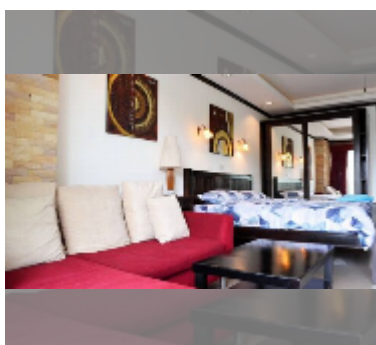

Condo for sale studio 48 m² in View Talay 5, Pattaya

฿ 2,890,000

UNIT PARAMETERS:

UID	FS-241630
quota	foreign quota
type	studio
size	48m²
floor	5
view	city view

PROJECT PARAMETERS:

district	Thappraya
buildings	2
floors	22
built in	2007
maintenance	฿ 11,520/year

FACILITIES:

General information: highrise, meters to beach: 150, minutes to beach: 3, open parking, covered parking.

Swimming pool: swimming pool.

Other: reception, CCTV, security, minimart, laundry, room service.