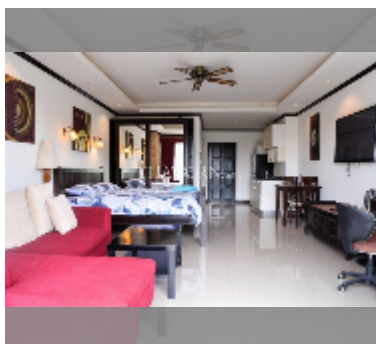

Condo for sale studio 48 m² in View Talay 5, Pattaya

฿ 2,890,000

UNIT PARAMETERS:

UID	FS-241630
quota	foreign quota
type	studio
size	48m²
floor	5
view	city view

PROJECT PARAMETERS:

district	Thappraya
buildings	2
floors	22
built in	2007
maintenance	฿ 11,520/year

FACILITIES:

General information: highrise, meters to beach: 150, minutes to beach: 3, open parking, covered parking.

Swimming pool: swimming pool.

Other: reception, CCTV, security, minimart, laundry, room service.