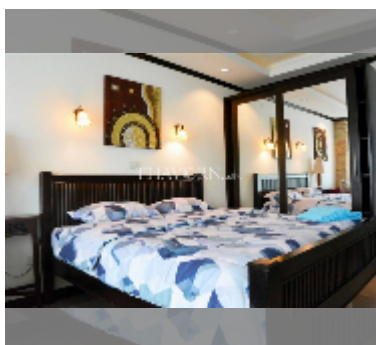

Condo for sale studio 48 m² in View Talay 5, Pattaya

฿ 2,890,000

UNIT PARAMETERS:

UID	FS-241630
quota	foreign quota
type	studio
size	48m²
floor	5
view	city view

PROJECT PARAMETERS:

district	Thappraya
buildings	2
floors	22
built in	2007
maintenance	฿ 11,520/year

FACILITIES:

General information: highrise, meters to beach: 150, minutes to beach: 3, open parking, covered parking.

Swimming pool: swimming pool.

Other: reception, CCTV, security, minimart, laundry, room service.