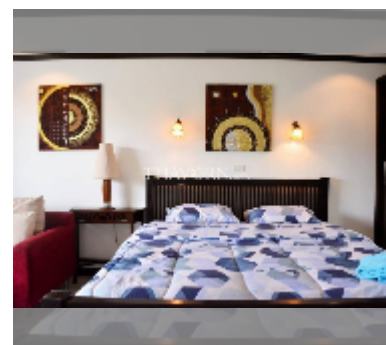

Condo for sale studio 48 m² in View Talay 5, Pattaya

฿ 2,890,000

UNIT PARAMETERS:

UID	FS-241630
quota	foreign quota
type	studio
size	48m²
floor	5
view	city view

PROJECT PARAMETERS:

district	Thappraya
buildings	2
floors	22
built in	2007
maintenance	฿ 11,520/year

FACILITIES:

General information: highrise, meters to beach: 150, minutes to beach: 3, open parking, covered parking.

Swimming pool: swimming pool.

Other: reception, CCTV, security, minimart, laundry, room service.