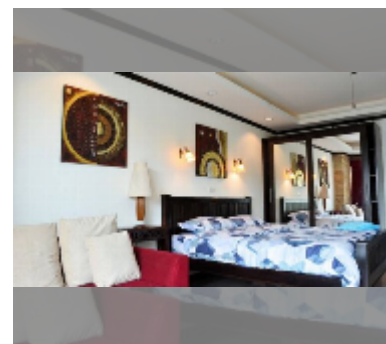

Condo for sale studio 48 m² in View Talay 5, Pattaya

฿ 2,890,000

UNIT PARAMETERS:

UID	FS-241630
quota	foreign quota
type	studio
size	48m²
floor	5
view	city view

PROJECT PARAMETERS:

district	Thappraya
buildings	2
floors	22
built in	2007
maintenance	฿ 11,520/year

FACILITIES:

General information: highrise, meters to beach: 150, minutes to beach: 3, open parking, covered parking.

Swimming pool: swimming pool.

Other: reception, CCTV, security, minimart, laundry, room service.