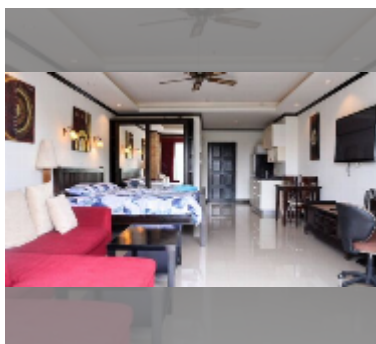

Condo for sale studio 48 m² in View Talay 5, Pattaya

฿ 2,890,000

UNIT PARAMETERS:

UID	FS-241630
quota	foreign quota
type	studio
size	48m²
floor	5
view	city view

PROJECT PARAMETERS:

district	Thappraya
buildings	2
floors	22
built in	2007
maintenance	฿ 11,520/year

FACILITIES:

General information: highrise, meters to beach: 150, minutes to beach: 3, open parking, covered parking.

Swimming pool: swimming pool.

Other: reception, CCTV, security, minimart, laundry, room service.