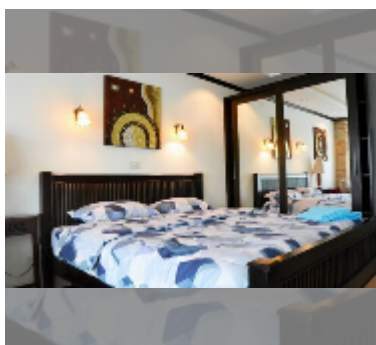

Condo for sale studio 48 m² in View Talay 5, Pattaya

฿ 2,890,000

UNIT PARAMETERS:

UID	FS-241630
quota	foreign quota
type	studio
size	48m²
floor	5
view	city view

PROJECT PARAMETERS:

district	Thappraya
buildings	2
floors	22
built in	2007
maintenance	฿ 11,520/year

FACILITIES:

General information: highrise, meters to beach: 150, minutes to beach: 3, open parking, covered parking.

Swimming pool: swimming pool.

Other: reception, CCTV, security, minimart, laundry, room service.