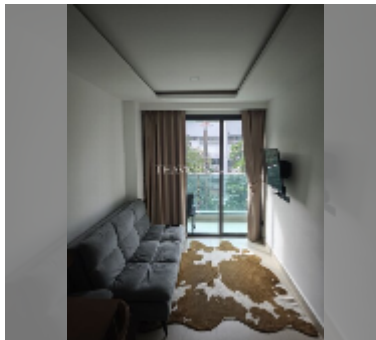

Condo for sale 1 bedroom 32 m² in The Breeze Beach Side, Pattaya

฿ 2,470,000

UNIT PARAMETERS:

| | |
|----------------------|------------------|
| UID | FS-241625 |
| quota | thai quota |
| type | 1 bedroom |
| size | 32m ² |
| floor | 3 |
| view | city view |
| quality | good |
| equipment: furniture | |
| online viewing | yes |

PROJECT PARAMETERS:

| | |
|-----------|------------|
| district | Bang Saray |
| buildings | 1 |
| floors | 8 |
| built in | 2022 |

FACILITIES:

- General information: lowrise, covered parking.
- Swimming pool: swimming pool.
- Chill zone: garden.
- Health zone: gym, sauna.
- Other: CCTV, security.