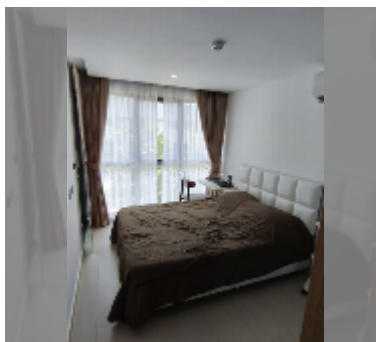

Condo for sale 1 bedroom 32 m² in The Breeze Beach Side, Pattaya

฿ 2,470,000

UNIT PARAMETERS:

UID	FS-241625
quota	thai quota
type	1 bedroom
size	32m²
floor	3
view	city view
quality	good
equipment: furniture	
online viewing	yes

PROJECT PARAMETERS:

district	Bang Saray
buildings	1
floors	8
built in	2022

FACILITIES:

- General information: lowrise, covered parking.
- Swimming pool: swimming pool.
- Chill zone: garden.
- Health zone: gym, sauna.
- Other: CCTV, security.