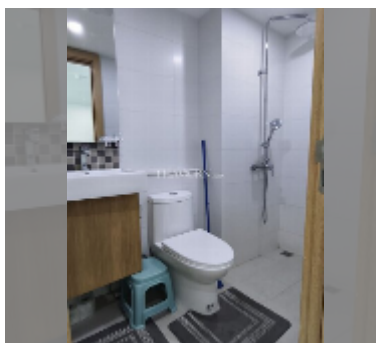

Condo for sale 1 bedroom 32 m² in The Breeze Beach Side, Pattaya

฿ 2,470,000

UNIT PARAMETERS:

| | |
|----------------------|------------------|
| UID | FS-241625 |
| quota | thai quota |
| type | 1 bedroom |
| size | 32m ² |
| floor | 3 |
| view | city view |
| quality | good |
| equipment: furniture | |
| online viewing | yes |

PROJECT PARAMETERS:

| | |
|-----------|------------|
| district | Bang Saray |
| buildings | 1 |
| floors | 8 |
| built in | 2022 |

FACILITIES:

- General information: lowrise, covered parking.
- Swimming pool: swimming pool.
- Chill zone: garden.
- Health zone: gym, sauna.
- Other: CCTV, security.