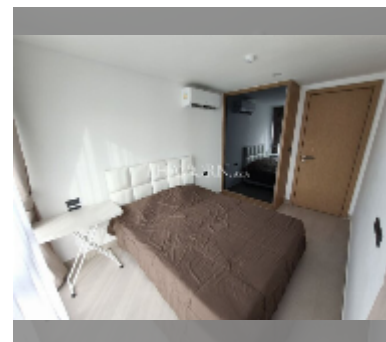

Condo for sale 1 bedroom 32 m² in The Breeze Beach Side, Pattaya

฿ 2,470,000

UNIT PARAMETERS:

UID	FS-241625
quota	thai quota
type	1 bedroom
size	32m²
floor	3
view	city view
quality	good
equipment: furniture	
online viewing	yes

PROJECT PARAMETERS:

district	Bang Saray
buildings	1
floors	8
built in	2022

FACILITIES:

- General information: lowrise, covered parking.
- Swimming pool: swimming pool.
- Chill zone: garden.
- Health zone: gym, sauna.
- Other: CCTV, security.