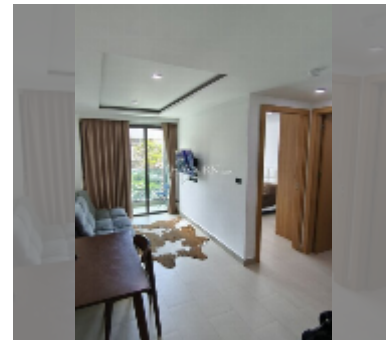

Condo for sale 1 bedroom 32 m² in The Breeze Beach Side, Pattaya

฿ 2,470,000

UNIT PARAMETERS:

UID	FS-241625
quota	thai quota
type	1 bedroom
size	32m²
floor	3
view	city view
quality	good
equipment: furniture	
online viewing	yes

PROJECT PARAMETERS:

district	Bang Saray
buildings	1
floors	8
built in	2022

FACILITIES:

- General information: lowrise, covered parking.
- Swimming pool: swimming pool.
- Chill zone: garden.
- Health zone: gym, sauna.
- Other: CCTV, security.