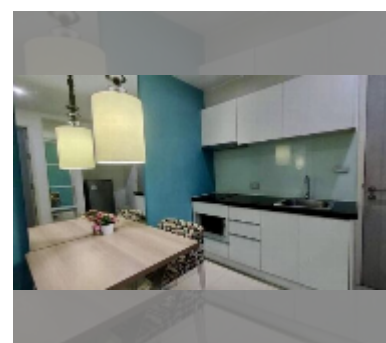

Condo for sale 1 bedroom 35 m² in Atlantis Condo Resort, Pattaya

฿ 2,190,000

UNIT PARAMETERS:

UID	FS-241618
quota	foreign quota
type	1 bedroom
size	35m²
floor	6
view	pool view

PROJECT PARAMETERS:

district	Jomtien
buildings	5
floors	8
built in	2014
maintenance	฿ 14,700/year

FACILITIES:

General information: resort, meters to beach: 500, minutes to beach: 5, open parking, covered parking.

Swimming pool: swimming pool, kids pool, water slides, waterfall, jacuzzi.

Chill zone: chill zone, garden.

Health zone: gym, sauna, hamam.

Other: reception, lobby, clubhouse, games room, kids playgarden, CCTV, security, minimart, laundry.