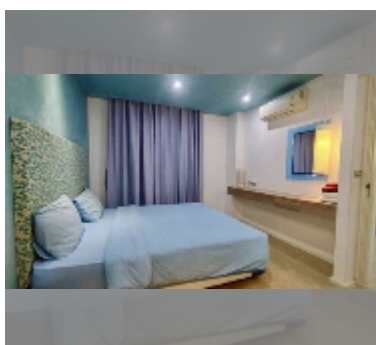

Condo for sale 1 bedroom 35 m² in Atlantis Condo Resort, Pattaya

฿ 2,190,000

UNIT PARAMETERS:

UID	FS-241618
quota	foreign quota
type	1 bedroom
size	35m²
floor	6
view	pool view

PROJECT PARAMETERS:

district	Jomtien
buildings	5
floors	8
built in	2014
maintenance	฿ 14,700/year

FACILITIES:

General information: resort, meters to beach: 500, minutes to beach: 5, open parking, covered parking.

Swimming pool: swimming pool, kids pool, water slides, waterfall, jacuzzi.

Chill zone: chill zone, garden.

Health zone: gym, sauna, hamam.

Other: reception, lobby, clubhouse, games room, kids playgarden, CCTV, security, minimart, laundry.