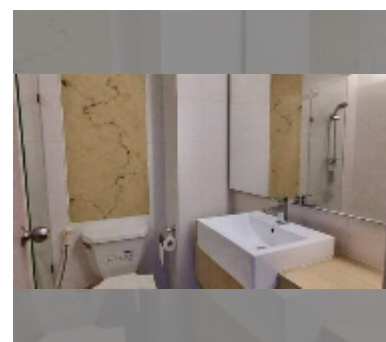

Condo for sale 1 bedroom 35 m² in Atlantis Condo Resort, Pattaya

฿ 2,190,000

UNIT PARAMETERS:

UID	FS-241618
quota	foreign quota
type	1 bedroom
size	35m ²
floor	6
view	pool view

PROJECT PARAMETERS:

district	Jomtien
buildings	5
floors	8
built in	2014
maintenance	฿ 14,700/year

Health zone: gym, sauna, hamam.

Other: reception, lobby, clubhouse, games room, kids playgarden, CCTV, security, minimart, laundry.

[details](#)