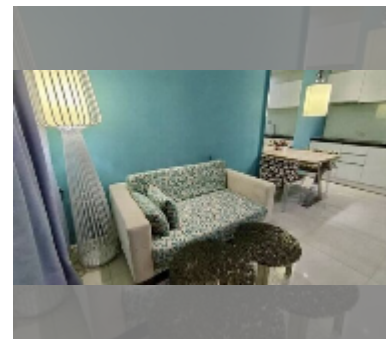

Condo for sale 1 bedroom 35 m² in Atlantis Condo Resort, Pattaya

฿ 2,190,000

UNIT PARAMETERS:

UID	FS-241618
quota	foreign quota
type	1 bedroom
size	35m²
floor	6
view	pool view

PROJECT PARAMETERS:

district	Jomtien
buildings	5
floors	8
built in	2014
maintenance	฿ 14,700/year

FACILITIES:

General information: resort, meters to beach: 500, minutes to beach: 5, open parking, covered parking.

Swimming pool: swimming pool, kids pool, water slides, waterfall, jacuzzi.

Chill zone: chill zone, garden.

Health zone: gym, sauna, hamam.

Other: reception, lobby, clubhouse, games room, kids playgarden, CCTV, security, minimart, laundry.