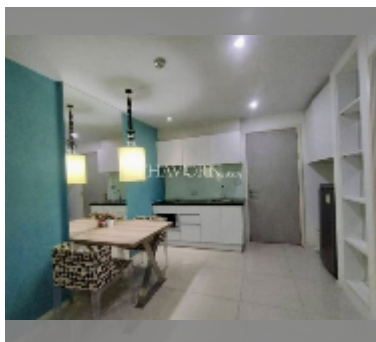

Condo for sale 1 bedroom 35 m² in Atlantis Condo Resort, Pattaya

฿ 2,190,000

UNIT PARAMETERS:

UID	FS-241618
quota	foreign quota
type	1 bedroom
size	35m ²
floor	6
view	pool view

PROJECT PARAMETERS:

district	Jomtien
buildings	5
floors	8
built in	2014
maintenance	฿ 14,700/year

Health zone: gym, sauna, hamam.

Other: reception, lobby, clubhouse, games room, kids playgarden, CCTV, security, minimart, laundry.

[details](#)