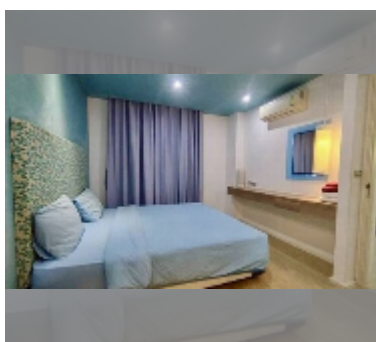

Condo for sale 1 bedroom 35 m² in Atlantis Condo Resort, Pattaya

฿ 2,190,000

UNIT PARAMETERS:

UID	FS-241618
quota	foreign quota
type	1 bedroom
size	35m²
floor	6
view	pool view

PROJECT PARAMETERS:

district	Jomtien
buildings	5
floors	8
built in	2014
maintenance	฿ 14,700/year

FACILITIES:

General information: resort, meters to beach: 500, minutes to beach: 5, open parking, covered parking.

Swimming pool: swimming pool, kids pool, water slides, waterfall, jacuzzi.

Chill zone: chill zone, garden.

Health zone: gym, sauna, hamam.

Other: reception, lobby, clubhouse, games room, kids playgarden, CCTV, security, minimart, laundry.