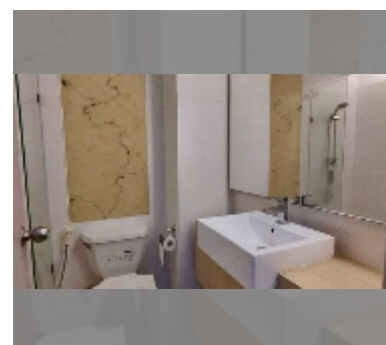

Condo for sale 1 bedroom 35 m² in Atlantis Condo Resort, Pattaya

฿ 2,190,000

UNIT PARAMETERS:

UID	FS-241618
quota	foreign quota
type	1 bedroom
size	35m ²
floor	6
view	pool view

PROJECT PARAMETERS:

district	Jomtien
buildings	5
floors	8
built in	2014
maintenance	฿ 14,700/year

Health zone: gym, sauna, hamam.

Other: reception, lobby, clubhouse, games room, kids playgarden, CCTV, security, minimart, laundry.

[details](#)