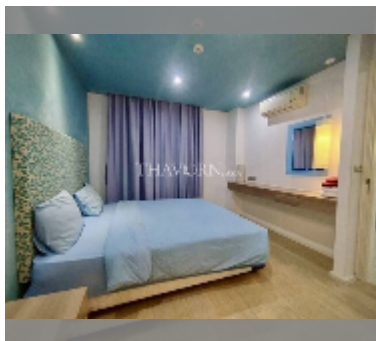

Condo for sale 1 bedroom 35 m² in Atlantis Condo Resort, Pattaya

฿ 2,190,000

UNIT PARAMETERS:

UID	FS-241618
quota	foreign quota
type	1 bedroom
size	35m²
floor	6
view	pool view

PROJECT PARAMETERS:

district	Jomtien
buildings	5
floors	8
built in	2014
maintenance	฿ 14,700/year

FACILITIES:

General information: resort, meters to beach: 500, minutes to beach: 5, open parking, covered parking.

Swimming pool: swimming pool, kids pool, water slides, waterfall, jacuzzi.

Chill zone: chill zone, garden.

Health zone: gym, sauna, hamam.

Other: reception, lobby, clubhouse, games room, kids playgarden, CCTV, security, minimart, laundry.