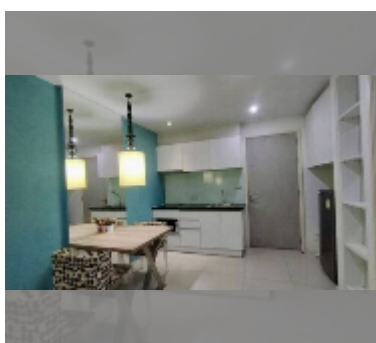

Condo for sale 1 bedroom 35 m² in Atlantis Condo Resort, Pattaya

฿ 2,190,000

UNIT PARAMETERS:

UID	FS-241618
quota	foreign quota
type	1 bedroom
size	35m ²
floor	6
view	pool view

PROJECT PARAMETERS:

district	Jomtien
buildings	5
floors	8
built in	2014
maintenance	฿ 14,700/year

Health zone: gym, sauna, hamam.

Other: reception, lobby, clubhouse, games room, kids playgarden, CCTV, security, minimart, laundry.

[details](#)