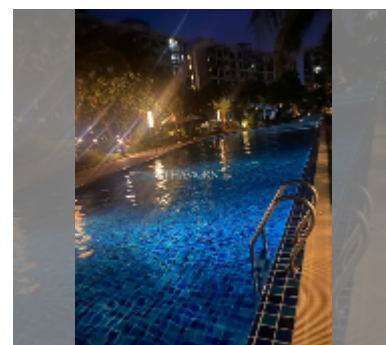

Condo for sale 1 bedroom 35 m² in Dusit Grand Park, Pattaya

฿ 1,890,000

UNIT PARAMETERS:

UID	FS-241613
quota	thai quota
type	1 bedroom
size	35m²
floor	6
view	city view
quality	good
equipment:	furniture

PROJECT PARAMETERS:

district	Jomtien
buildings	6
floors	8
built in	2015
maintenance	฿ 14,700/year

FACILITIES:

General information: resort, meters to beach: 500, minutes to beach: 10, underground parking, open parking.

Swimming pool: swimming pool, kids pool, water slides, waterfall, jacuzzi.

Chill zone: chill zone, garden.

Health zone: gym, sauna.

Other: lobby, clubhouse, CCTV, security, room service.