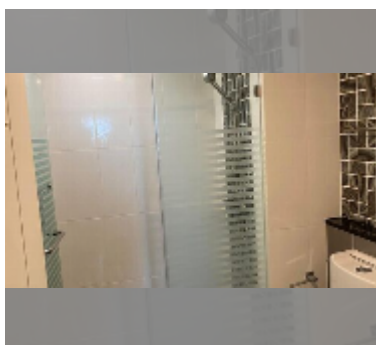

Condo for sale 1 bedroom 35 m² in Dusit Grand Park, Pattaya

฿ 1,890,000

UNIT PARAMETERS:

UID	FS-241613
quota	thai quota
type	1 bedroom
size	35m²
floor	6
view	city view
quality	good
equipment: furniture	

PROJECT PARAMETERS:

district	Jomtien
buildings	6
floors	8
built in	2015
maintenance	฿ 14,700/year

FACILITIES:

General information: resort, meters to beach: 500, minutes to beach: 10, underground parking, open parking.

Swimming pool: swimming pool, kids pool, water slides, waterfall, jacuzzi.

Chill zone: chill zone, garden.

Health zone: gym, sauna.

Other: lobby, clubhouse, CCTV, security, room service.