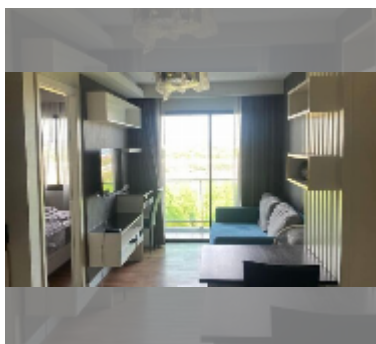

Condo for sale 1 bedroom 35 m² in Dusit Grand Park, Pattaya

฿ 1,890,000

UNIT PARAMETERS:

UID	FS-241613
quota	thai quota
type	1 bedroom
size	35m²
floor	6
view	city view
quality	good
equipment: furniture	

PROJECT PARAMETERS:

district	Jomtien
buildings	6
floors	8
built in	2015
maintenance	฿ 14,700/year

FACILITIES:

General information: resort, meters to beach: 500, minutes to beach: 10, underground parking, open parking.

Swimming pool: swimming pool, kids pool, water slides, waterfall, jacuzzi.

Chill zone: chill zone, garden.

Health zone: gym, sauna.

Other: lobby, clubhouse, CCTV, security, room service.