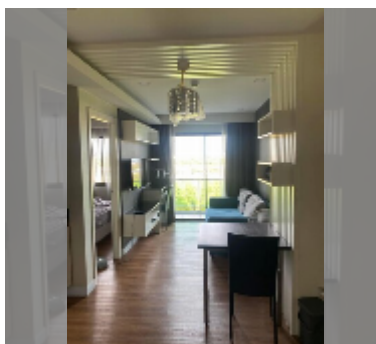

Condo for sale 1 bedroom 35 m² in Dusit Grand Park, Pattaya

฿ 1,890,000

UNIT PARAMETERS:

UID	FS-241613
quota	thai quota
type	1 bedroom
size	35m²
floor	6
view	city view
quality	good
equipment:	furniture

PROJECT PARAMETERS:

district	Jomtien
buildings	6
floors	8
built in	2015
maintenance	฿ 14,700/year

FACILITIES:

General information: resort, meters to beach: 500, minutes to beach: 10, underground parking, open parking.

Swimming pool: swimming pool, kids pool, water slides, waterfall, jacuzzi.

Chill zone: chill zone, garden.

Health zone: gym, sauna.

Other: lobby, clubhouse, CCTV, security, room service.