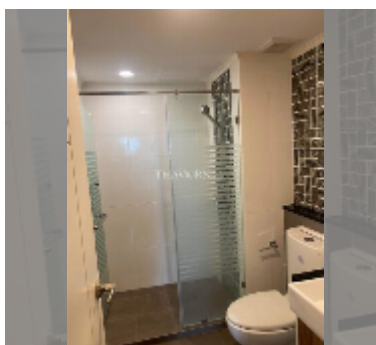

Condo for sale 1 bedroom 35 m² in Dusit Grand Park, Pattaya

฿ 1,890,000

UNIT PARAMETERS:

UID	FS-241613
quota	thai quota
type	1 bedroom
size	35m²
floor	6
view	city view
quality	good
equipment:	furniture

PROJECT PARAMETERS:

district	Jomtien
buildings	6
floors	8
built in	2015
maintenance	฿ 14,700/year

FACILITIES:

General information: resort, meters to beach: 500, minutes to beach: 10, underground parking, open parking.

Swimming pool: swimming pool, kids pool, water slides, waterfall, jacuzzi.

Chill zone: chill zone, garden.

Health zone: gym, sauna.

Other: lobby, clubhouse, CCTV, security, room service.