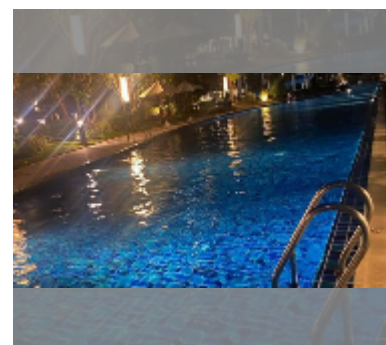

district	Jomtien
buildings	6
floors	8
built in	2015
maintenance	฿ 14,700/year

FACILITIES:

General information: resort, meters to beach: 500, minutes to beach: 10, underground parking, open parking.

Swimming pool: swimming pool, kids pool, water slides, waterfall, jacuzzi.

Chill zone: chill zone, garden.

Health zone: gym, sauna.

Other: lobby, clubhouse, CCTV, security, room service.

[details](#)