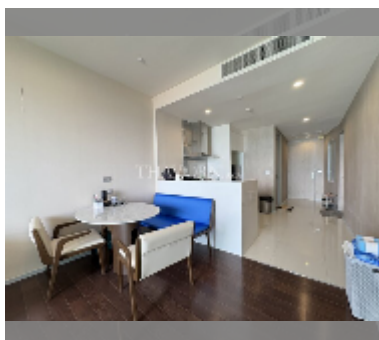

Condo for sale 2 bedroom 90.17 m² in Movenpick White Sand Beach, Pattaya

฿ 14,990,000

UNIT PARAMETERS:

UID	FS-241610
quota	foreign quota
type	2 bedroom
size	90.17m²
floor	15
view	sea view

PROJECT PARAMETERS:

district	Na Jomtien
buildings	1
floors	37
built in	2014
maintenance	฿ 43,282/year

FACILITIES:

General information: highrise, meters to beach: 10, beach front, covered parking.

Swimming pool: swimming pool, kids pool, jacuzzi, pool bar .

Chill zone: chill zone, garden, barbeque areas.

Health zone: gym, sauna, tennis court.

Other: reception, lobby, clubhouse, meeting room, games room, kids playgarden, CCTV, security, minimart, laundry.