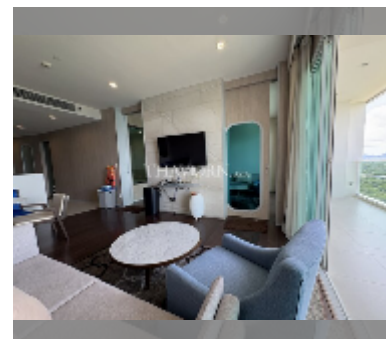

Condo for sale 2 bedroom 90.17 m² in Movenpick White Sand Beach, Pattaya

฿ 14,990,000

UNIT PARAMETERS:

UID	FS-241610
quota	foreign quota
type	2 bedroom
size	90.17m²
floor	15
view	sea view

PROJECT PARAMETERS:

district	Na Jomtien
buildings	1
floors	37
built in	2014
maintenance	฿ 43,282/year

FACILITIES:

General information: highrise, meters to beach: 10, beach front, covered parking.

Swimming pool: swimming pool, kids pool, jacuzzi, pool bar .

Chill zone: chill zone, garden, barbeque areas.

Health zone: gym, sauna, tennis court.

Other: reception, lobby, clubhouse, meeting room, games room, kids playgarden, CCTV, security, minimart, laundry.