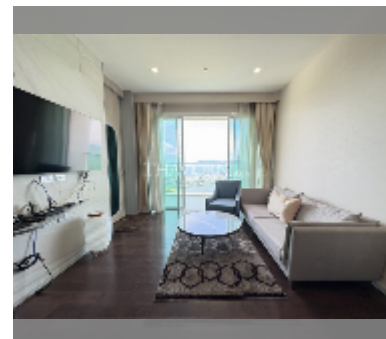

Condo for sale 2 bedroom 90.17 m² in Movenpick White Sand Beach, Pattaya

฿ 14,990,000

UNIT PARAMETERS:

UID	FS-241610
quota	foreign quota
type	2 bedroom
size	90.17m²
floor	15
view	sea view

PROJECT PARAMETERS:

district	Na Jomtien
buildings	1
floors	37
built in	2014
maintenance	฿ 43,282/year

FACILITIES:

General information: highrise, meters to beach: 10, beach front, covered parking.

Swimming pool: swimming pool, kids pool, jacuzzi, pool bar .

Chill zone: chill zone, garden, barbeque areas.

Health zone: gym, sauna, tennis court.

Other: reception, lobby, clubhouse, meeting room, games room, kids playgarden, CCTV, security, minimart, laundry.