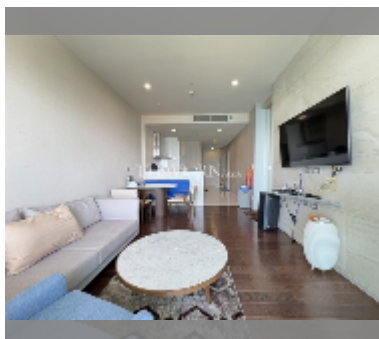

## Condo for sale 2 bedroom 90.17 m<sup>2</sup> in Movenpick White Sand Beach, Pattaya

**฿ 14,990,000**

**UNIT PARAMETERS:**

UID	FS-241610
quota	foreign quota
type	2 bedroom
size	90.17m <sup>2</sup>
floor	15
view	sea view

**Swimming pool:** swimming pool, kids pool, jacuzzi, pool bar .

**Chill zone:** chill zone, garden, barbeque areas.

**Health zone:** gym, sauna, tennis court.

**Other:** reception, lobby, clubhouse, meeting room, games room, kids playgarden, CCTV, security, minimart, laundry.