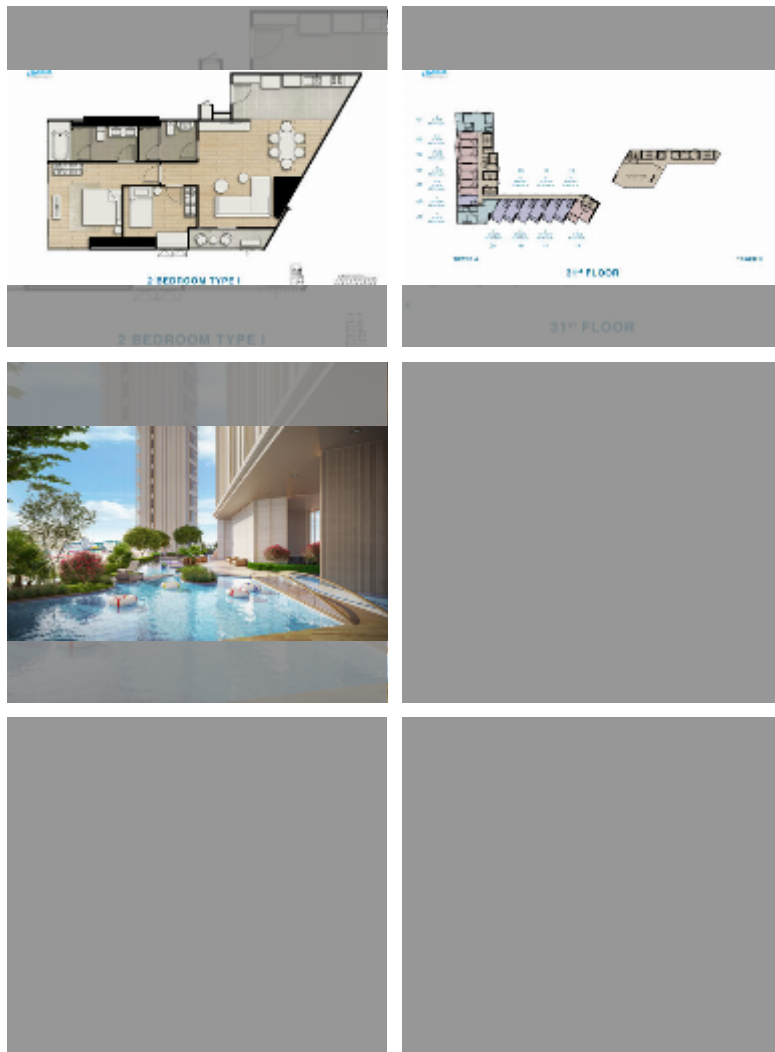

Condo for sale 2 bedroom 88.86 m² in Skypark Lucean, Pattaya

฿ 16,990,000

UNIT PARAMETERS:

UID	FS-241609
quota	foreign quota
type	2 bedroom
size	88.86m ²
floor	31
view	sea view

PROJECT PARAMETERS:

district	Jomtien
buildings	2
floors	60
start of construction	2024
built in	2029

FACILITIES:

General information: highrise, multy-level parking.

Swimming pool: swimming pool, kids pool, rooftop pool, infinity view.

Chill zone: chill zone, garden, rooftop chillout.

Health zone: gym, yoga room.

Other: reception, lobby, clubhouse, meeting room, kids playgarden, CCTV, security.

[details](#)