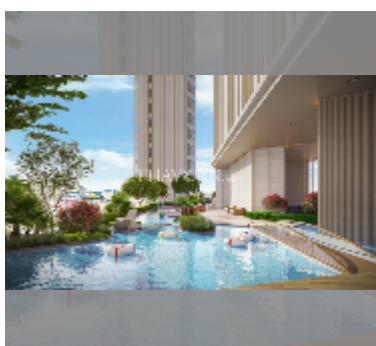

Condo for sale 2 bedroom 88.86 m² in Skypark Lucean, Pattaya

฿ 16,990,000

UNIT PARAMETERS:

UID	FS-241609
quota	foreign quota
type	2 bedroom
size	88.86m ²
floor	31
view	sea view

PROJECT PARAMETERS:

district	Jomtien
buildings	2
floors	60
start of construction	2024
built in	2029

FACILITIES:

General information: highrise, multy-level parking.

Swimming pool: swimming pool, kids pool, rooftop pool, infinity view.

Chill zone: chill zone, garden, rooftop chillout.

Health zone: gym, yoga room.

Other: reception, lobby, clubhouse, meeting room, kids playgarden, CCTV, security.

[details](#)