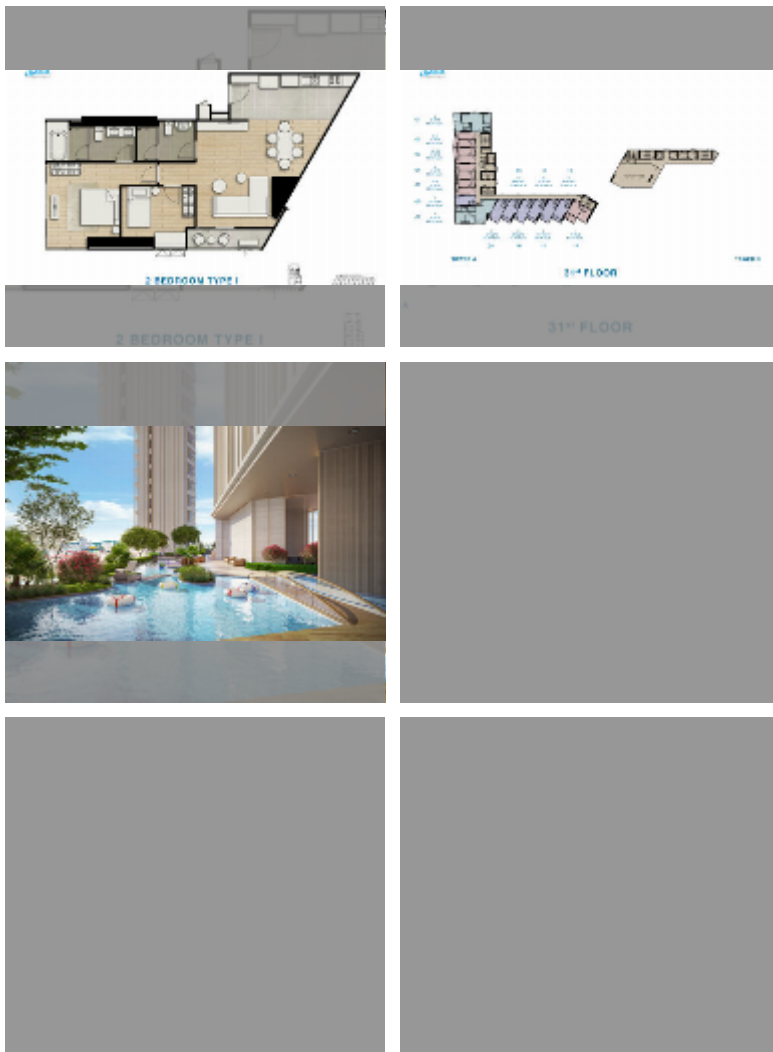

Condo for sale 2 bedroom 88.86 m² in Skypark Lucean, Pattaya

฿ 16,990,000

UNIT PARAMETERS:

UID	FS-241609
quota	foreign quota
type	2 bedroom
size	88.86m ²
floor	31
view	sea view

PROJECT PARAMETERS:

district	Jomtien
buildings	2
floors	60
start of construction	2024
built in	2029

FACILITIES:

General information: highrise, multy-level parking.

Swimming pool: swimming pool, kids pool, rooftop pool, infinity view.

Chill zone: chill zone, garden, rooftop chillout.

Health zone: gym, yoga room.

Other: reception, lobby, clubhouse, meeting room, kids playgarden, CCTV, security.

[details](#)