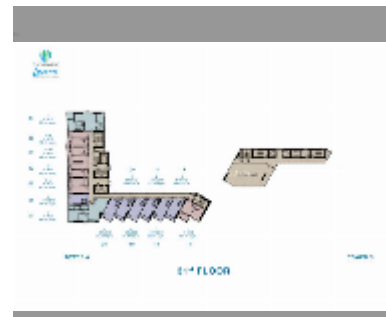

Condo for sale 2 bedroom 88.86 m² in Skypark Lucean, Pattaya

฿ 16,990,000

UNIT PARAMETERS:

UID	FS-241609
quota	foreign quota
type	2 bedroom
size	88.86m²
floor	31
view	sea view

PROJECT PARAMETERS:

district	Jomtien
buildings	2
floors	60
start of construction	2024
built in	2029

FACILITIES:

General information: highrise, multy-level parking.

Swimming pool: swimming pool, kids pool, rooftop pool, infinity view.

Chill zone: chill zone, garden, rooftop chillout.

Health zone: gym, yoga room.

Other: reception, lobby, clubhouse, meeting room, kids playgarden, CCTV, security.