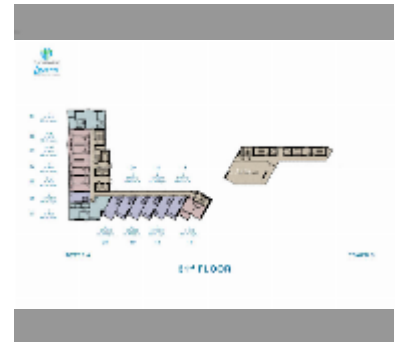

Condo for sale 1 bedroom 40.84 m² in Skypark Lucean, Pattaya

฿ 7,990,000

UNIT PARAMETERS:

UID	FS-241608
quota	foreign quota
type	1 bedroom
size	40.84m²
floor	31
view	sea view

PROJECT PARAMETERS:

district	Jomtien
buildings	2
floors	60
start of construction	2024
built in	2029

FACILITIES:

General information: highrise, multy-level parking.

Swimming pool: swimming pool, kids pool, rooftop pool, infinity view.

Chill zone: chill zone, garden, rooftop chillout.

Health zone: gym, yoga room.

Other: reception, lobby, clubhouse, meeting room, kids playgarden, CCTV, security.