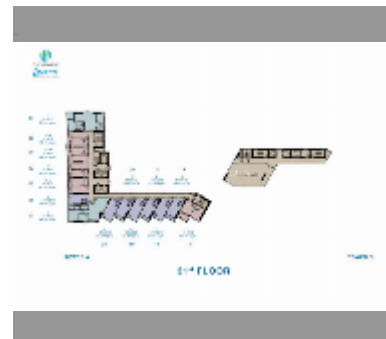

Condo for sale 1 bedroom 40.84 m² in Skypark Lucean, Pattaya

฿ 7,990,000

UNIT PARAMETERS:

UID	FS-241608
quota	foreign quota
type	1 bedroom
size	40.84m²
floor	31
view	sea view

PROJECT PARAMETERS:

district	Jomtien
buildings	2
floors	60
start of construction	2024
built in	2029

FACILITIES:

General information: highrise, multy-level parking.

Swimming pool: swimming pool, kids pool, rooftop pool, infinity view.

Chill zone: chill zone, garden, rooftop chillout.

Health zone: gym, yoga room.

Other: reception, lobby, clubhouse, meeting room, kids playgarden, CCTV, security.