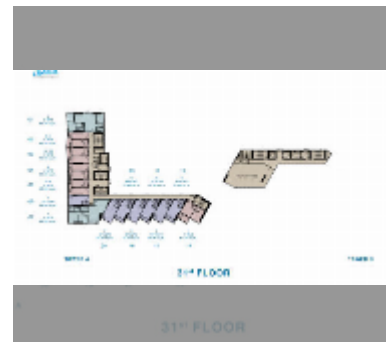

Condo for sale 1 bedroom 40.84 m² in Skypark Lucean, Pattaya

฿ 7,990,000

UNIT PARAMETERS:

UID	FS-241608
quota	foreign quota
type	1 bedroom
size	40.84m²
floor	31
view	sea view

PROJECT PARAMETERS:

district	Jomtien
buildings	2
floors	60
start of construction	2024
built in	2029

FACILITIES:

General information: highrise, multy-level parking.

Swimming pool: swimming pool, kids pool, rooftop pool, infinity view.

Chill zone: chill zone, garden, rooftop chillout.

Health zone: gym, yoga room.

Other: reception, lobby, clubhouse, meeting room, kids playgarden, CCTV, security.