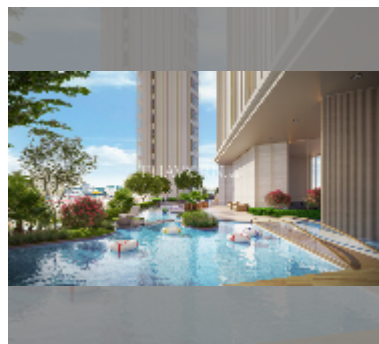

Condo for sale 1 bedroom 40.84 m² in Skypark Lucean, Pattaya

฿ 7,990,000

UNIT PARAMETERS:

UID	FS-241608
quota	foreign quota
type	1 bedroom
size	40.84m ²
floor	31
view	sea view

PROJECT PARAMETERS:

district	Jomtien
buildings	2
floors	60
start of construction	2024
built in	2029

FACILITIES:

General information: highrise, multy-level parking.

Swimming pool: swimming pool, kids pool, rooftop pool, infinity view.

Chill zone: chill zone, garden, rooftop chillout.

Health zone: gym, yoga room.

Other: reception, lobby, clubhouse, meeting room, kids playgarden, CCTV, security.

[details](#)