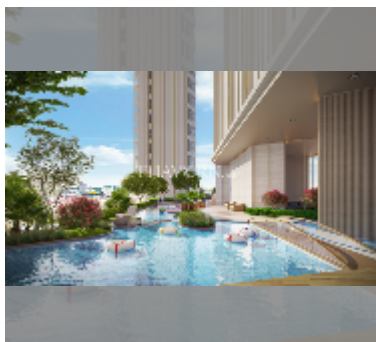

Condo for sale 1 bedroom 40.84 m² in Skypark Lucean, Pattaya

฿ 7,990,000

UNIT PARAMETERS:

UID	FS-241608
quota	foreign quota
type	1 bedroom
size	40.84m ²
floor	31
view	sea view

PROJECT PARAMETERS:

district	Jomtien
buildings	2
floors	60
start of construction	2024
built in	2029

FACILITIES:

General information: highrise, multy-level parking.

Swimming pool: swimming pool, kids pool, rooftop pool, infinity view.

Chill zone: chill zone, garden, rooftop chillout.

Health zone: gym, yoga room.

Other: reception, lobby, clubhouse, meeting room, kids playgarden, CCTV, security.

[details](#)