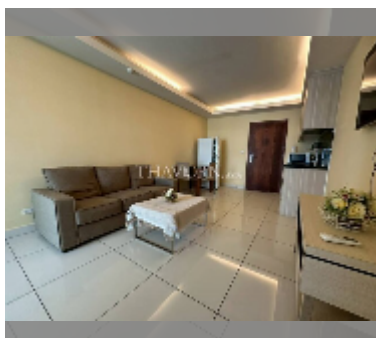

Condo for sale 1 bedroom 43.8 m² in Laguna Beach Resort, Pattaya

฿ 2,090,000

UNIT PARAMETERS:

UID	FS-241598
quota	thai quota
type	1 bedroom
size	43.8m²
floor	4
view	pool view
online viewing	yes

PROJECT PARAMETERS:

district	Jomtien
buildings	3
floors	8
built in	2015
maintenance	฿ 18,396/year

FACILITIES:

General information: resort, meters to beach: 500, underground parking.

Swimming pool: swimming pool, kids pool, water slides, waterfall, jacuzzi, sunbathing area, artificial beach.

Chill zone: chill zone, garden.

Health zone: gym.

Other: reception, clubhouse, kids playgarden, security, minimart, laundry.