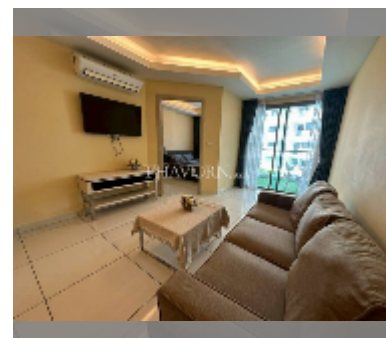

Condo for sale 1 bedroom 43.8 m² in Laguna Beach Resort, Pattaya

฿ 2,090,000

UNIT PARAMETERS:

UID	FS-241598
quota	thai quota
type	1 bedroom
size	43.8m²
floor	4
view	pool view
online viewing	yes

PROJECT PARAMETERS:

district	Jomtien
buildings	3
floors	8
built in	2015
maintenance	฿ 18,396/year

FACILITIES:

General information: resort, meters to beach: 500, underground parking.

Swimming pool: swimming pool, kids pool, water slides, waterfall, jacuzzi, sunbathing area, artificial beach.

Chill zone: chill zone, garden.

Health zone: gym.

Other: reception, clubhouse, kids playgarden, security, minimart, laundry.