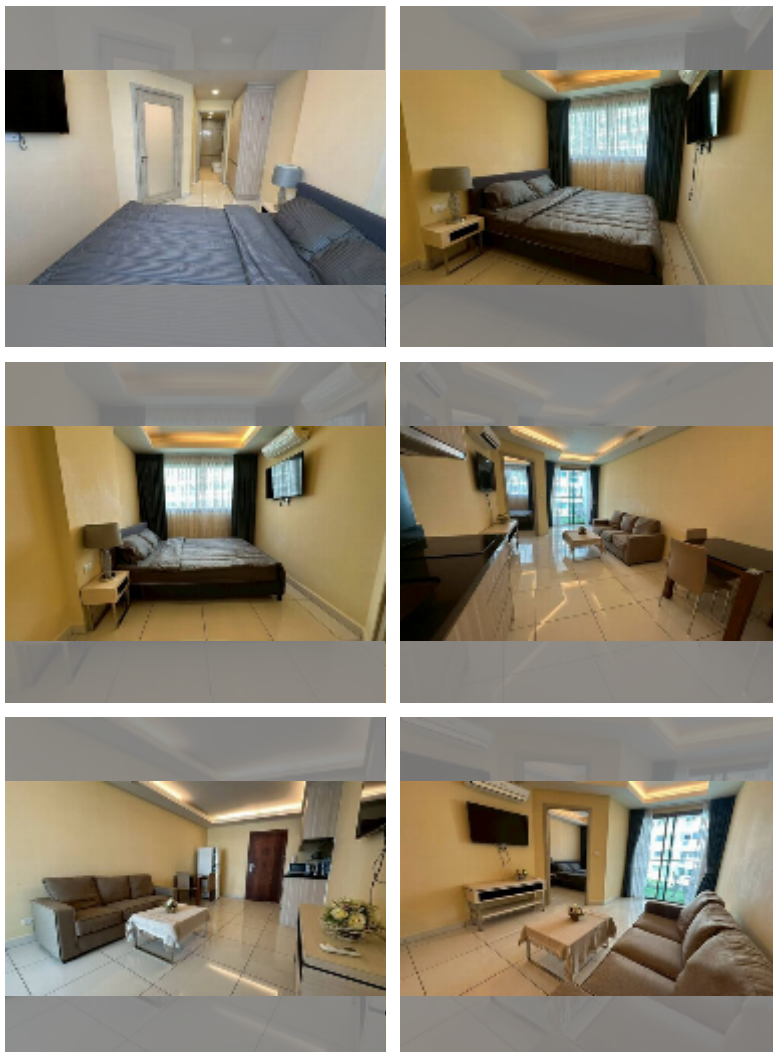

Condo for sale 1 bedroom 43.8 m² in Laguna Beach Resort, Pattaya

฿ 2,090,000

UNIT PARAMETERS:

UID	FS-241598
quota	thai quota
type	1 bedroom
size	43.8m²
floor	4
view	pool view
online viewing	yes

PROJECT PARAMETERS:

district	Jomtien
buildings	3
floors	8
built in	2015
maintenance	฿ 18,396/year

FACILITIES:

General information: resort, meters to beach: 500, underground parking.

Swimming pool: swimming pool, kids pool, water slides, waterfall, jacuzzi, sunbathing area, artificial beach.

Chill zone: chill zone, garden.

Health zone: gym.

Other: reception, clubhouse, kids playgarden, security, minimart, laundry.