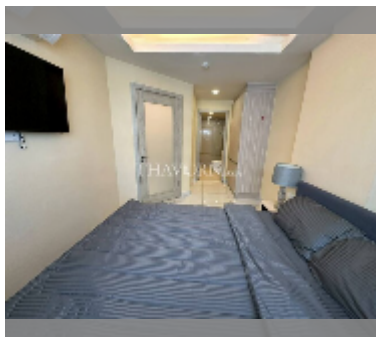

Condo for sale 1 bedroom 43.8 m² in Laguna Beach Resort, Pattaya

฿ 2,090,000

UNIT PARAMETERS:

UID	FS-241598
quota	thai quota
type	1 bedroom
size	43.8m²
floor	4
view	pool view
online viewing	yes

PROJECT PARAMETERS:

district	Jomtien
buildings	3
floors	8
built in	2015
maintenance	฿ 18,396/year

FACILITIES:

General information: resort, meters to beach: 500, underground parking.

Swimming pool: swimming pool, kids pool, water slides, waterfall, jacuzzi, sunbathing area, artificial beach.

Chill zone: chill zone, garden.

Health zone: gym.

Other: reception, clubhouse, kids playgarden, security, minimart, laundry.