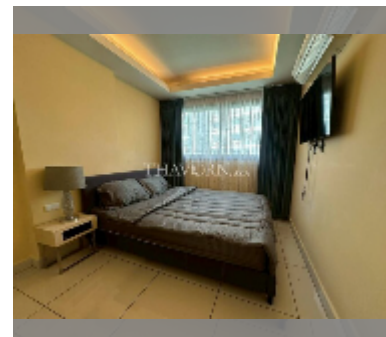

Condo for sale 1 bedroom 43.8 m² in Laguna Beach Resort, Pattaya

฿ 2,090,000

UNIT PARAMETERS:

UID	FS-241598
quota	thai quota
type	1 bedroom
size	43.8m²
floor	4
view	pool view
online viewing	yes

PROJECT PARAMETERS:

district	Jomtien
buildings	3
floors	8
built in	2015
maintenance	฿ 18,396/year

FACILITIES:

General information: resort, meters to beach: 500, underground parking.

Swimming pool: swimming pool, kids pool, water slides, waterfall, jacuzzi, sunbathing area, artificial beach.

Chill zone: chill zone, garden.

Health zone: gym.

Other: reception, clubhouse, kids playgarden, security, minimart, laundry.