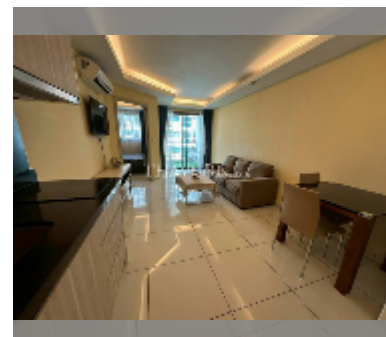

Condo for sale 1 bedroom 43.8 m² in Laguna Beach Resort, Pattaya

฿ 2,090,000

UNIT PARAMETERS:

UID	FS-241598
quota	thai quota
type	1 bedroom
size	43.8m²
floor	4
view	pool view
online viewing	yes

PROJECT PARAMETERS:

district	Jomtien
buildings	3
floors	8
built in	2015
maintenance	฿ 18,396/year

FACILITIES:

General information: resort, meters to beach: 500, underground parking.

Swimming pool: swimming pool, kids pool, water slides, waterfall, jacuzzi, sunbathing area, artificial beach.

Chill zone: chill zone, garden.

Health zone: gym.

Other: reception, clubhouse, kids playgarden, security, minimart, laundry.