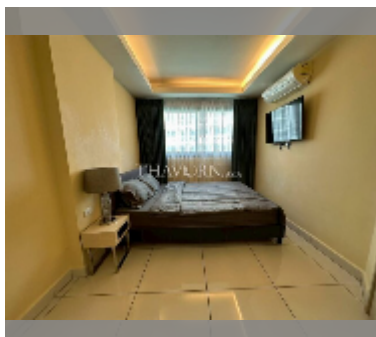

Condo for sale 1 bedroom 43.8 m² in Laguna Beach Resort, Pattaya

฿ 2,090,000

UNIT PARAMETERS:

UID	FS-241598
quota	thai quota
type	1 bedroom
size	43.8m²
floor	4
view	pool view
online viewing	yes

PROJECT PARAMETERS:

district	Jomtien
buildings	3
floors	8
built in	2015
maintenance	฿ 18,396/year

FACILITIES:

General information: resort, meters to beach: 500, underground parking.

Swimming pool: swimming pool, kids pool, water slides, waterfall, jacuzzi, sunbathing area, artificial beach.

Chill zone: chill zone, garden.

Health zone: gym.

Other: reception, clubhouse, kids playgarden, security, minimart, laundry.