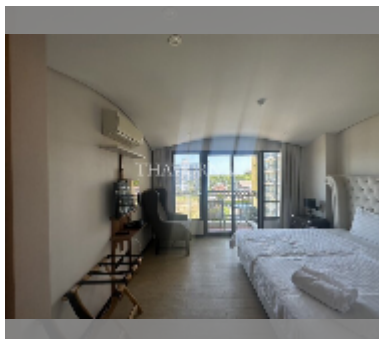

Condo for sale studio 24.07 m² in Venetian Condo Resort, Pattaya

฿ 1,400,000

UNIT PARAMETERS:

UID	FS-241595
quota	thai quota
type	studio
size	24.07m²
floor	5
view	city view
quality	excellent
equipment: furniture, air conditioner, television	

PROJECT PARAMETERS:

district	Na Jomtien
buildings	4
floors	8
built in	2015
maintenance	฿ 11,554/year

FACILITIES:

General information: resort, meters to beach: 500, minutes to beach: 10, open parking.

Swimming pool: swimming pool, kids pool, water slides, waterfall, jacuzzi, pool bar .

Chill zone: chill zone, garden.

Health zone: gym, sauna, hamam.

Other: reception, clubhouse, meeting room, games room, kids playgarden, CCTV, security, room service.