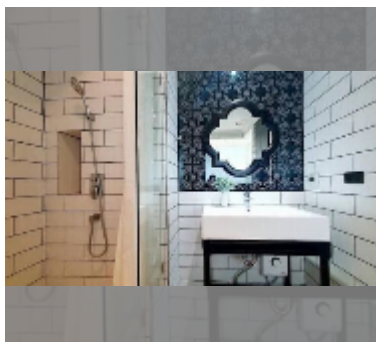

Condo for sale studio 24.07 m² in Venetian Condo Resort, Pattaya

฿ 1,400,000

UNIT PARAMETERS:

UID	FS-241595
quota	thai quota
type	studio
size	24.07m ²
floor	5
view	city view
quality	excellent
equipment: furniture, air conditioner, television	

Chill zone: chill zone, garden.

Health zone: gym, sauna, hamam.

Other: reception, clubhouse, meeting room, games room, kids playgarden, CCTV, security, room service.

[details](#)