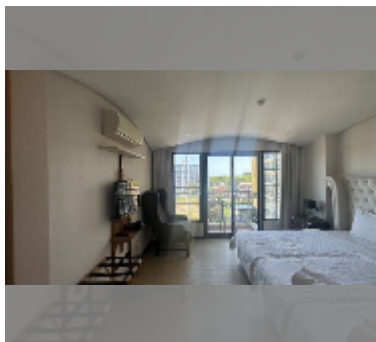

Condo for sale studio 24.07 m² in Venetian Condo Resort, Pattaya

฿ 1,400,000

UNIT PARAMETERS:

UID	FS-241595
quota	thai quota
type	studio
size	24.07m ²
floor	5
view	city view
quality	excellent
equipment: furniture, air conditioner, television	

PROJECT PARAMETERS:

district	Na Jomtien
buildings	4
floors	8
built in	2015
maintenance	฿ 11,554/year

FACILITIES:

General information: resort, meters to beach: 500, minutes to beach: 10, open parking.

Swimming pool: swimming pool, kids pool, water slides, waterfall, jacuzzi, pool bar .

Chill zone: chill zone, garden.

Health zone: gym, sauna, hamam.

Other: reception, clubhouse, meeting room, games room, kids playgarden, CCTV, security, room service.

[details](#)