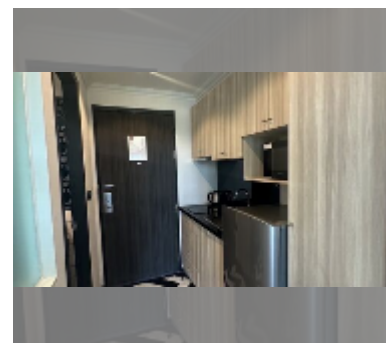

Condo for sale studio 24.07 m² in Venetian Condo Resort, Pattaya

฿ 1,400,000

UNIT PARAMETERS:

UID	FS-241595
quota	thai quota
type	studio
size	24.07m ²
floor	5
view	city view
quality	excellent
equipment: furniture, air conditioner, television	

Chill zone: chill zone, garden.

Health zone: gym, sauna, hamam.

Other: reception, clubhouse, meeting room, games room, kids playgarden, CCTV, security, room service.

[details](#)