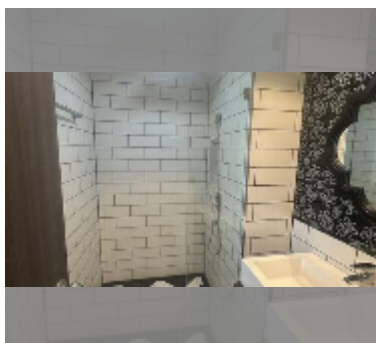

Condo for sale studio 24.07 m² in Venetian Condo Resort, Pattaya

฿ 1,400,000

UNIT PARAMETERS:

UID	FS-241595
quota	thai quota
type	studio
size	24.07m²
floor	5
view	city view
quality	excellent
equipment: furniture, air conditioner, television	

PROJECT PARAMETERS:

district	Na Jomtien
buildings	4
floors	8
built in	2015
maintenance	฿ 11,554/year

FACILITIES:

General information: resort, meters to beach: 500, minutes to beach: 10, open parking.

Swimming pool: swimming pool, kids pool, water slides, waterfall, jacuzzi, pool bar .

Chill zone: chill zone, garden.

Health zone: gym, sauna, hamam.

Other: reception, clubhouse, meeting room, games room, kids playgarden, CCTV, security, room service.