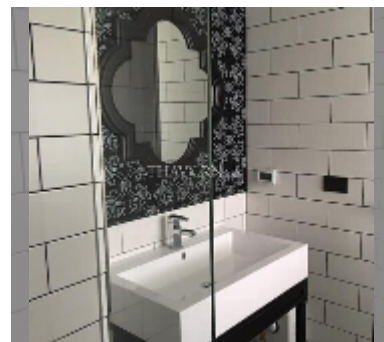

Condo for sale studio 24.07 m² in Venetian Condo Resort, Pattaya

฿ 1,400,000

UNIT PARAMETERS:

UID	FS-241595
quota	thai quota
type	studio
size	24.07m²
floor	5
view	city view
quality	excellent
equipment: furniture, air conditioner, television	

PROJECT PARAMETERS:

district	Na Jomtien
buildings	4
floors	8
built in	2015
maintenance	฿ 11,554/year

FACILITIES:

General information: resort, meters to beach: 500, minutes to beach: 10, open parking.

Swimming pool: swimming pool, kids pool, water slides, waterfall, jacuzzi, pool bar .

Chill zone: chill zone, garden.

Health zone: gym, sauna, hamam.

Other: reception, clubhouse, meeting room, games room, kids playgarden, CCTV, security, room service.