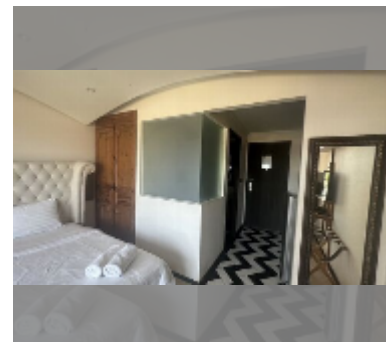

Condo for sale studio 24.07 m² in Venetian Condo Resort, Pattaya

฿ 1,400,000

UNIT PARAMETERS:

UID	FS-241595
quota	thai quota
type	studio
size	24.07m ²
floor	5
view	city view
quality	excellent
equipment: furniture, air conditioner, television	

Chill zone: chill zone, garden.

Health zone: gym, sauna, hamam.

Other: reception, clubhouse, meeting room, games room, kids playgarden, CCTV, security, room service.

[details](#)