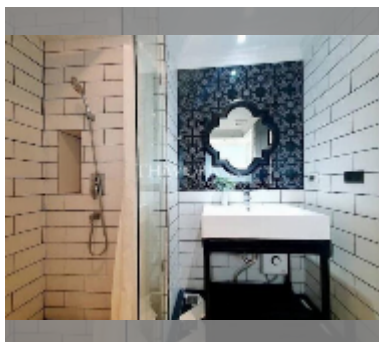

Condo for sale studio 24.07 m² in Venetian Condo Resort, Pattaya

฿ 1,400,000

UNIT PARAMETERS:

UID	FS-241595
quota	thai quota
type	studio
size	24.07m²
floor	5
view	city view
quality	excellent
equipment: furniture, air conditioner, television	

PROJECT PARAMETERS:

district	Na Jomtien
buildings	4
floors	8
built in	2015
maintenance	฿ 11,554/year

FACILITIES:

General information: resort, meters to beach: 500, minutes to beach: 10, open parking.

Swimming pool: swimming pool, kids pool, water slides, waterfall, jacuzzi, pool bar .

Chill zone: chill zone, garden.

Health zone: gym, sauna, hamam.

Other: reception, clubhouse, meeting room, games room, kids playgarden, CCTV, security, room service.