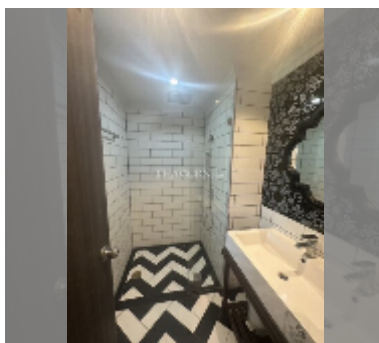

Condo for sale studio 24.07 m² in Venetian Condo Resort, Pattaya

฿ 1,400,000

UNIT PARAMETERS:

UID	FS-241595
quota	thai quota
type	studio
size	24.07m²
floor	5
view	city view
quality	excellent
equipment: furniture, air conditioner, television	

PROJECT PARAMETERS:

district	Na Jomtien
buildings	4
floors	8
built in	2015
maintenance	฿ 11,554/year

FACILITIES:

General information: resort, meters to beach: 500, minutes to beach: 10, open parking.

Swimming pool: swimming pool, kids pool, water slides, waterfall, jacuzzi, pool bar .

Chill zone: chill zone, garden.

Health zone: gym, sauna, hamam.

Other: reception, clubhouse, meeting room, games room, kids playgarden, CCTV, security, room service.