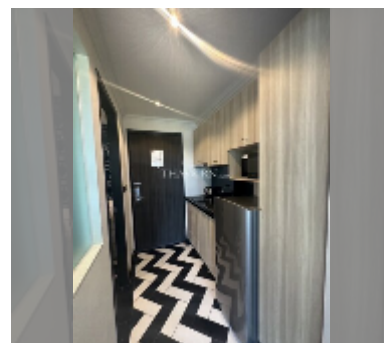

Condo for sale studio 24.07 m² in Venetian Condo Resort, Pattaya

฿ 1,400,000

UNIT PARAMETERS:

UID	FS-241595
quota	thai quota
type	studio
size	24.07m²
floor	5
view	city view
quality	excellent
equipment: furniture, air conditioner, television	

PROJECT PARAMETERS:

district	Na Jomtien
buildings	4
floors	8
built in	2015
maintenance	฿ 11,554/year

FACILITIES:

General information: resort, meters to beach: 500, minutes to beach: 10, open parking.

Swimming pool: swimming pool, kids pool, water slides, waterfall, jacuzzi, pool bar .

Chill zone: chill zone, garden.

Health zone: gym, sauna, hamam.

Other: reception, clubhouse, meeting room, games room, kids playgarden, CCTV, security, room service.