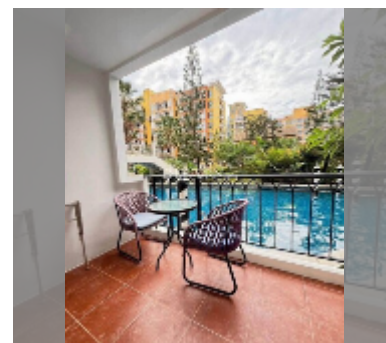

## Condo for sale 1 bedroom 30 m<sup>2</sup> in Venetian Condo Resort, Pattaya

**฿ 1,890,000**

**UNIT PARAMETERS:**

UID	FS-241589
quota	foreign quota
type	1 bedroom
size	30m <sup>2</sup>
floor	1
view	pool view
online viewing	yes

**Swimming pool:** swimming pool, kids pool, water slides, waterfall, jacuzzi, pool bar .

**Chill zone:** chill zone, garden.

**Health zone:** gym, sauna, hamam.

**Other:** reception, clubhouse, meeting room, games room, kids playgarden, CCTV, security, room service.