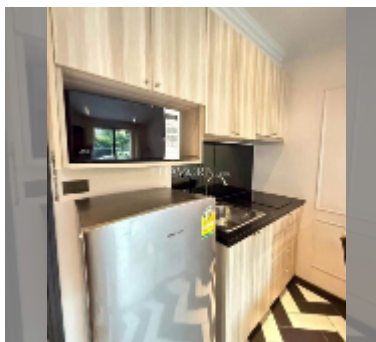

Condo for sale 1 bedroom 30 m² in Venetian Condo Resort, Pattaya

฿ 1,890,000

UNIT PARAMETERS:

UID	FS-241589
quota	foreign quota
type	1 bedroom
size	30m²
floor	1
view	pool view
online viewing	yes

PROJECT PARAMETERS:

district	Na Jomtien
buildings	4
floors	8
built in	2015
maintenance	฿ 14,400/year

FACILITIES:

General information: resort, meters to beach: 500, minutes to beach: 10, open parking.

Swimming pool: swimming pool, kids pool, water slides, waterfall, jacuzzi, pool bar .

Chill zone: chill zone, garden.

Health zone: gym, sauna, hamam.

Other: reception, clubhouse, meeting room, games room, kids playgarden, CCTV, security, room service.