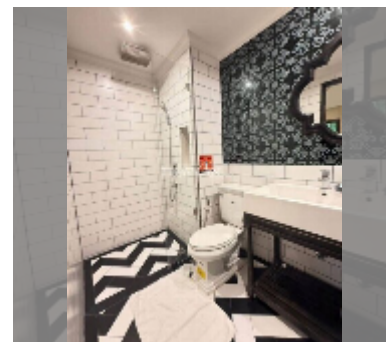

Condo for sale 1 bedroom 30 m² in Venetian Condo Resort, Pattaya

฿ 1,890,000

UNIT PARAMETERS:

UID	FS-241589
quota	foreign quota
type	1 bedroom
size	30m²
floor	1
view	pool view
online viewing	yes

PROJECT PARAMETERS:

district	Na Jomtien
buildings	4
floors	8
built in	2015
maintenance	฿ 14,400/year

FACILITIES:

General information: resort, meters to beach: 500, minutes to beach: 10, open parking.

Swimming pool: swimming pool, kids pool, water slides, waterfall, jacuzzi, pool bar .

Chill zone: chill zone, garden.

Health zone: gym, sauna, hamam.

Other: reception, clubhouse, meeting room, games room, kids playgarden, CCTV, security, room service.