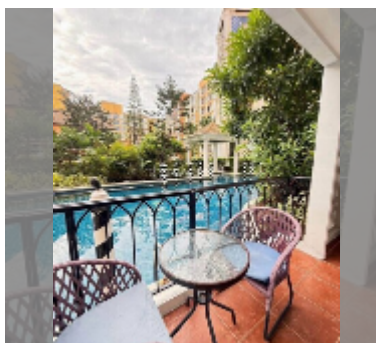

## Condo for sale 1 bedroom 30 m<sup>2</sup> in Venetian Condo Resort, Pattaya

**฿ 1,890,000**

**UNIT PARAMETERS:**

UID	FS-241589
quota	foreign quota
type	1 bedroom
size	30m <sup>2</sup>
floor	1
view	pool view
online viewing	yes

**Swimming pool:** swimming pool, kids pool, water slides, waterfall, jacuzzi, pool bar .

**Chill zone:** chill zone, garden.

**Health zone:** gym, sauna, hamam.

**Other:** reception, clubhouse, meeting room, games room, kids playgarden, CCTV, security, room service.