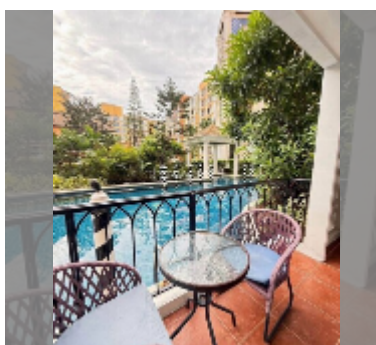

Condo for sale 1 bedroom 30 m² in Venetian Condo Resort, Pattaya

฿ 1,890,000

UNIT PARAMETERS:

UID	FS-241589
quota	foreign quota
type	1 bedroom
size	30m ²
floor	1
view	pool view
online viewing	yes

PROJECT PARAMETERS:

district	Na Jomtien
buildings	4
floors	8
built in	2015
maintenance	฿ 14,400/year

FACILITIES:

General information: resort, meters to beach: 500, minutes to beach: 10, open parking.

Swimming pool: swimming pool, kids pool, water slides, waterfall, jacuzzi, pool bar .

Chill zone: chill zone, garden.

Health zone: gym, sauna, hamam.

Other: reception, clubhouse, meeting room, games room, kids playgarden, CCTV, security, room service.

[details](#)