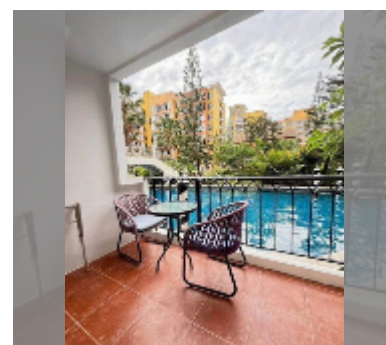

Condo for sale 1 bedroom 30 m² in Venetian Condo Resort, Pattaya

฿ 1,890,000

UNIT PARAMETERS:

UID	FS-241589
quota	foreign quota
type	1 bedroom
size	30m ²
floor	1
view	pool view
online viewing	yes

PROJECT PARAMETERS:

district	Na Jomtien
buildings	4
floors	8
built in	2015
maintenance	฿ 14,400/year

FACILITIES:

General information: resort, meters to beach: 500, minutes to beach: 10, open parking.

Swimming pool: swimming pool, kids pool, water slides, waterfall, jacuzzi, pool bar .

Chill zone: chill zone, garden.

Health zone: gym, sauna, hamam.

Other: reception, clubhouse, meeting room, games room, kids playgarden, CCTV, security, room service.

[details](#)