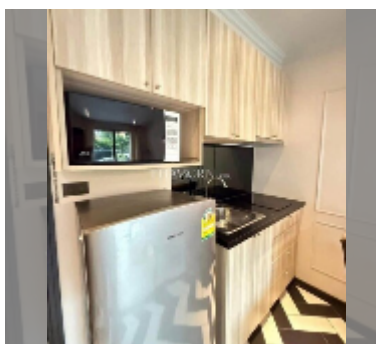

Condo for sale 1 bedroom 30 m² in Venetian Condo Resort, Pattaya

฿ 1,890,000

UNIT PARAMETERS:

UID	FS-241589
quota	foreign quota
type	1 bedroom
size	30m ²
floor	1
view	pool view
online viewing	yes

PROJECT PARAMETERS:

Chill zone: chill zone, garden.

Health zone: gym, sauna, hamam.

Other: reception, clubhouse, meeting room, games room, kids playgarden, CCTV, security, room service.

[details](#)