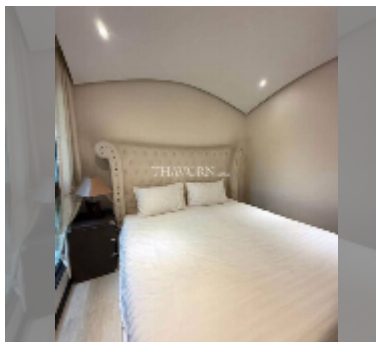

Condo for sale 1 bedroom 30 m² in Venetian Condo Resort, Pattaya

฿ 1,890,000

UNIT PARAMETERS:

UID	FS-241589
quota	foreign quota
type	1 bedroom
size	30m²
floor	1
view	pool view
online viewing	yes

PROJECT PARAMETERS:

district	Na Jomtien
buildings	4
floors	8
built in	2015
maintenance	฿ 14,400/year

FACILITIES:

General information: resort, meters to beach: 500, minutes to beach: 10, open parking.

Swimming pool: swimming pool, kids pool, water slides, waterfall, jacuzzi, pool bar .

Chill zone: chill zone, garden.

Health zone: gym, sauna, hamam.

Other: reception, clubhouse, meeting room, games room, kids playgarden, CCTV, security, room service.