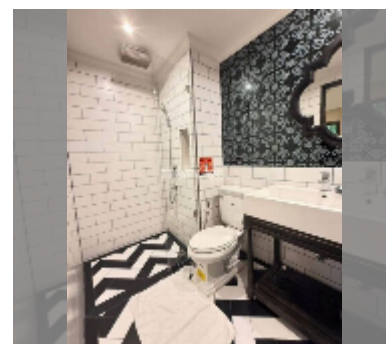

Condo for sale 1 bedroom 30 m² in Venetian Condo Resort, Pattaya

฿ 1,890,000

UNIT PARAMETERS:

UID	FS-241589
quota	foreign quota
type	1 bedroom
size	30m²
floor	1
view	pool view
online viewing	yes

PROJECT PARAMETERS:

district	Na Jomtien
buildings	4
floors	8
built in	2015
maintenance	฿ 14,400/year

FACILITIES:

General information: resort, meters to beach: 500, minutes to beach: 10, open parking.

Swimming pool: swimming pool, kids pool, water slides, waterfall, jacuzzi, pool bar .

Chill zone: chill zone, garden.

Health zone: gym, sauna, hamam.

Other: reception, clubhouse, meeting room, games room, kids playgarden, CCTV, security, room service.