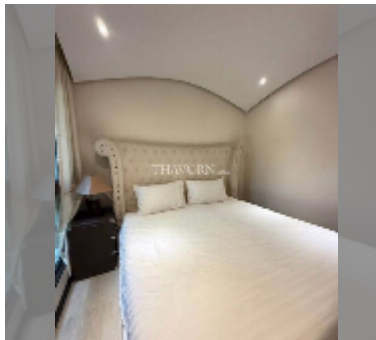

Condo for sale 1 bedroom 30 m² in Venetian Condo Resort, Pattaya

฿ 1,890,000

UNIT PARAMETERS:

UID	FS-241589
quota	foreign quota
type	1 bedroom
size	30m²
floor	1
view	pool view
online viewing	yes

PROJECT PARAMETERS:

district	Na Jomtien
buildings	4
floors	8
built in	2015
maintenance	฿ 14,400/year

FACILITIES:

General information: resort, meters to beach: 500, minutes to beach: 10, open parking.

Swimming pool: swimming pool, kids pool, water slides, waterfall, jacuzzi, pool bar .

Chill zone: chill zone, garden.

Health zone: gym, sauna, hamam.

Other: reception, clubhouse, meeting room, games room, kids playgarden, CCTV, security, room service.