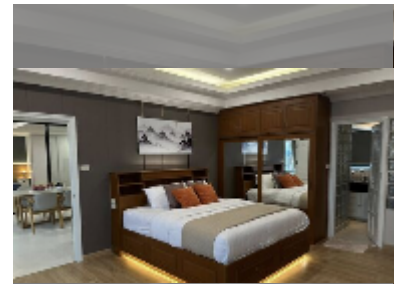

Condo for sale 2 bedroom 117 m² in View Talay 2, Pattaya

฿ 11,900,000

UNIT PARAMETERS:

UID	FS-241588
quota	foreign quota
type	2 bedroom
size	117m²
floor	16
view	sea view
quality	excellent
equipment: furniture	

PROJECT PARAMETERS:

district	Jomtien
buildings	2
floors	20
built in	2002

FACILITIES:

General information: highrise, open parking, covered parking.

Swimming pool: swimming pool, kids pool.

Other: lobby, CCTV, security, minimart, laundry, room service.