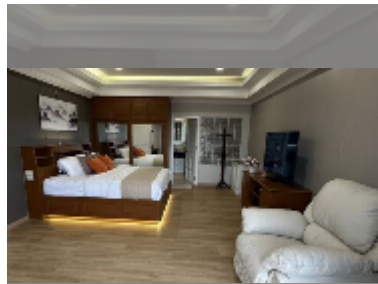

Condo for sale 2 bedroom 117 m² in View Talay 2, Pattaya

฿ 11,900,000

UNIT PARAMETERS:

UID	FS-241588
quota	foreign quota
type	2 bedroom
size	117m²
floor	16
view	sea view
quality	excellent
equipment: furniture	

PROJECT PARAMETERS:

district	Jomtien
buildings	2
floors	20
built in	2002

FACILITIES:

General information: highrise, open parking, covered parking.

Swimming pool: swimming pool, kids pool.

Other: lobby, CCTV, security, minimart, laundry, room service.