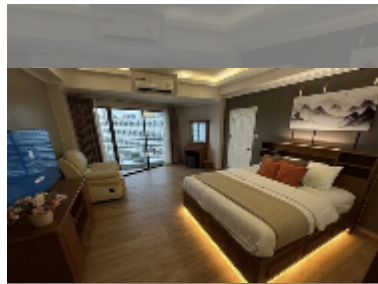

Condo for sale 2 bedroom 117 m² in View Talay 2, Pattaya

฿ 11,900,000

UNIT PARAMETERS:

UID	FS-241588
quota	foreign quota
type	2 bedroom
size	117m²
floor	16
view	sea view
quality	excellent
equipment: furniture	

PROJECT PARAMETERS:

district	Jomtien
buildings	2
floors	20
built in	2002

FACILITIES:

General information: highrise, open parking, covered parking.

Swimming pool: swimming pool, kids pool.

Other: lobby, CCTV, security, minimart, laundry, room service.