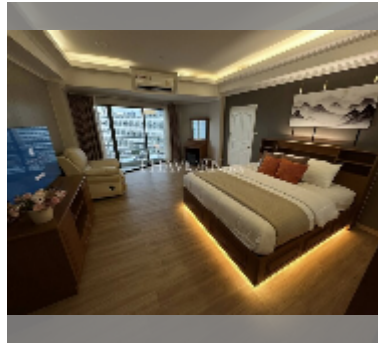

Condo for sale 2 bedroom 117 m² in View Talay 2, Pattaya

฿ 11,900,000

UNIT PARAMETERS:

UID	FS-241588
quota	foreign quota
type	2 bedroom
size	117m²
floor	16
view	sea view
quality	excellent
equipment: furniture	

PROJECT PARAMETERS:

district	Jomtien
buildings	2
floors	20
built in	2002

FACILITIES:

General information: highrise, open parking, covered parking.

Swimming pool: swimming pool, kids pool.

Other: lobby, CCTV, security, minimart, laundry, room service.