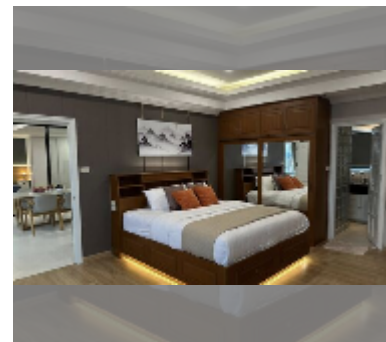

Condo for sale 2 bedroom 117 m² in View Talay 2, Pattaya

฿ 11,900,000

UNIT PARAMETERS:

UID	FS-241588
quota	foreign quota
type	2 bedroom
size	117m²
floor	16
view	sea view
quality	excellent
equipment: furniture	

PROJECT PARAMETERS:

district	Jomtien
buildings	2
floors	20
built in	2002

FACILITIES:

General information: highrise, open parking, covered parking.

Swimming pool: swimming pool, kids pool.

Other: lobby, CCTV, security, minimart, laundry, room service.