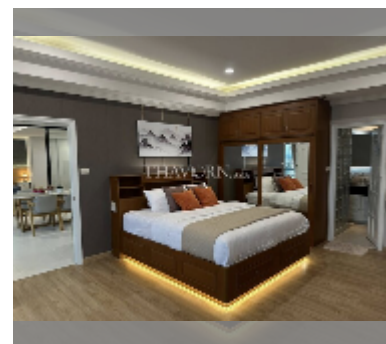

Condo for sale 2 bedroom 117 m² in View Talay 2, Pattaya

฿ 11,900,000

UNIT PARAMETERS:

UID	FS-241588
quota	foreign quota
type	2 bedroom
size	117m²
floor	16
view	sea view
quality	excellent
equipment: furniture	

PROJECT PARAMETERS:

district	Jomtien
buildings	2
floors	20
built in	2002

FACILITIES:

General information: highrise, open parking, covered parking.

Swimming pool: swimming pool, kids pool.

Other: lobby, CCTV, security, minimart, laundry, room service.