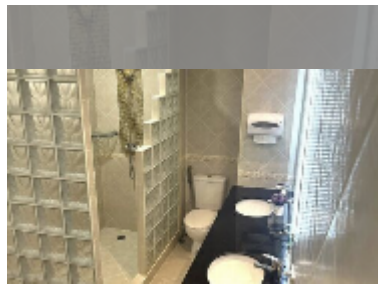

## Condo for sale 2 bedroom 117 m<sup>2</sup> in View Talay 2, Pattaya

**฿ 11,900,000**

**UNIT PARAMETERS:**

UID	FS-241588
quota	foreign quota
type	2 bedroom
size	117m <sup>2</sup>
floor	16
view	sea view
quality	excellent
equipment: furniture	

**PROJECT PARAMETERS:**

district	Jomtien
buildings	2
floors	20
built in	2002

**FACILITIES:**

**General information:** highrise, open parking, covered parking.

**Swimming pool:** swimming pool, kids pool.

**Other:** lobby, CCTV, security, minimart, laundry, room service.