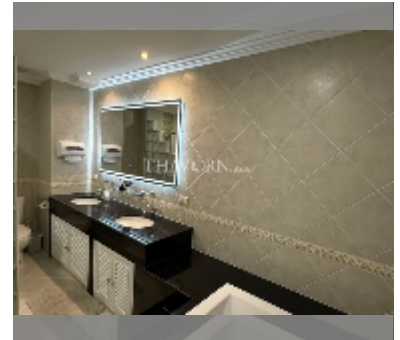

Condo for sale 2 bedroom 117 m² in View Talay 2, Pattaya

฿ 11,900,000

UNIT PARAMETERS:

UID	FS-241588
quota	foreign quota
type	2 bedroom
size	117m²
floor	16
view	sea view
quality	excellent
equipment: furniture	

PROJECT PARAMETERS:

district	Jomtien
buildings	2
floors	20
built in	2002

FACILITIES:

General information: highrise, open parking, covered parking.

Swimming pool: swimming pool, kids pool.

Other: lobby, CCTV, security, minimart, laundry, room service.