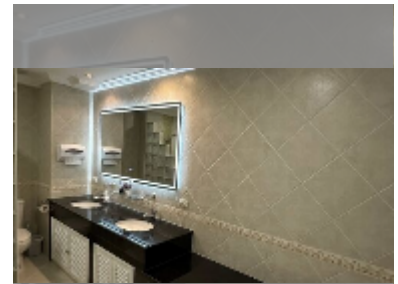

Condo for sale 2 bedroom 117 m² in View Talay 2, Pattaya

฿ 11,900,000

UNIT PARAMETERS:

UID	FS-241588
quota	foreign quota
type	2 bedroom
size	117m²
floor	16
view	sea view
quality	excellent
equipment: furniture	

PROJECT PARAMETERS:

district	Jomtien
buildings	2
floors	20
built in	2002

FACILITIES:

General information: highrise, open parking, covered parking.

Swimming pool: swimming pool, kids pool.

Other: lobby, CCTV, security, minimart, laundry, room service.