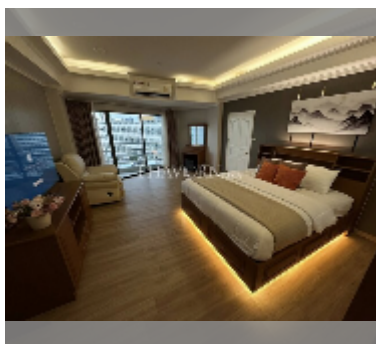

Condo for sale 2 bedroom 117 m² in View Talay 2, Pattaya

฿ 11,900,000

UNIT PARAMETERS:

UID	FS-241588
quota	foreign quota
type	2 bedroom
size	117m²
floor	16
view	sea view
quality	excellent
equipment: furniture	

PROJECT PARAMETERS:

district	Jomtien
buildings	2
floors	20
built in	2002

FACILITIES:

General information: highrise, open parking, covered parking.

Swimming pool: swimming pool, kids pool.

Other: lobby, CCTV, security, minimart, laundry, room service.