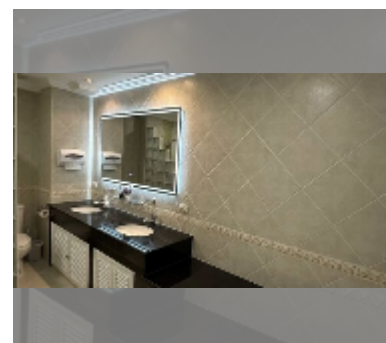

Condo for sale 2 bedroom 117 m² in View Talay 2, Pattaya

฿ 11,900,000

UNIT PARAMETERS:

UID	FS-241588
quota	foreign quota
type	2 bedroom
size	117m ²
floor	16
view	sea view
quality	excellent
equipment: furniture	

PROJECT PARAMETERS:

district	Jomtien
buildings	2
floors	20
built in	2002

FACILITIES:

General information: highrise, open parking, covered parking.

Swimming pool: swimming pool, kids pool.

Other: lobby, CCTV, security, minimart, laundry, room service.