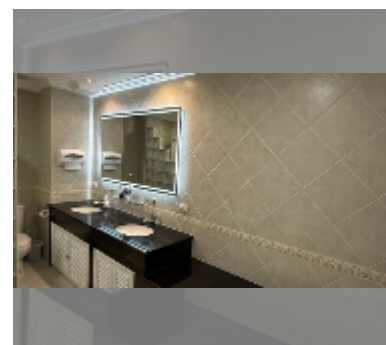

Condo for sale 2 bedroom 117 m² in View Talay 2, Pattaya

฿ 11,900,000

UNIT PARAMETERS:

UID	FS-241588
quota	foreign quota
type	2 bedroom
size	117m²
floor	16
view	sea view
quality	excellent
equipment: furniture	

PROJECT PARAMETERS:

district	Jomtien
buildings	2
floors	20
built in	2002

FACILITIES:

General information: highrise, open parking, covered parking.

Swimming pool: swimming pool, kids pool.

Other: lobby, CCTV, security, minimart, laundry, room service.