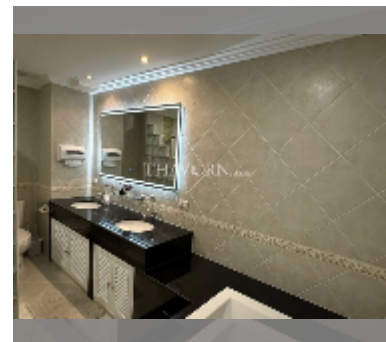

Condo for sale 2 bedroom 117 m² in View Talay 2, Pattaya

฿ 11,900,000

UNIT PARAMETERS:

UID	FS-241588
quota	foreign quota
type	2 bedroom
size	117m²
floor	16
view	sea view
quality	excellent
equipment: furniture	

PROJECT PARAMETERS:

district	Jomtien
buildings	2
floors	20
built in	2002

FACILITIES:

General information: highrise, open parking, covered parking.

Swimming pool: swimming pool, kids pool.

Other: lobby, CCTV, security, minimart, laundry, room service.