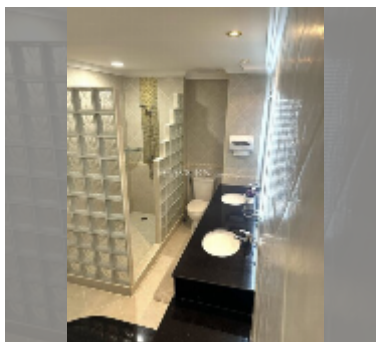

Condo for sale 2 bedroom 117 m² in View Talay 2, Pattaya

฿ 11,900,000

UNIT PARAMETERS:

UID	FS-241588
quota	foreign quota
type	2 bedroom
size	117m²
floor	16
view	sea view
quality	excellent
equipment: furniture	

PROJECT PARAMETERS:

district	Jomtien
buildings	2
floors	20
built in	2002

FACILITIES:

General information: highrise, open parking, covered parking.

Swimming pool: swimming pool, kids pool.

Other: lobby, CCTV, security, minimart, laundry, room service.