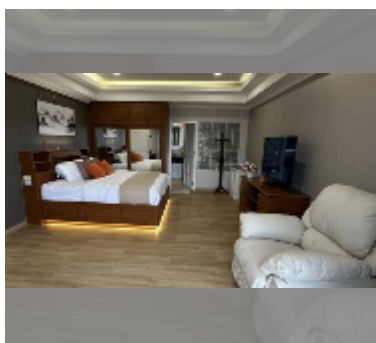

Condo for sale 2 bedroom 117 m² in View Talay 2, Pattaya

฿ 11,900,000

UNIT PARAMETERS:

UID	FS-241588
quota	foreign quota
type	2 bedroom
size	117m²
floor	16
view	sea view
quality	excellent
equipment: furniture	

PROJECT PARAMETERS:

district	Jomtien
buildings	2
floors	20
built in	2002

FACILITIES:

General information: highrise, open parking, covered parking.

Swimming pool: swimming pool, kids pool.

Other: lobby, CCTV, security, minimart, laundry, room service.