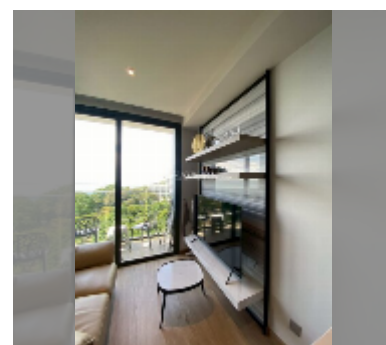

Condo for sale 1 bedroom 35 m² in Andromeda Condominium Pattaya, Pattaya

฿ 4,900,000

UNIT PARAMETERS:

UID	FS-241580
quota	thai quota
type	1 bedroom
size	35m²
floor	8
view	sea view
quality	good
equipment: furniture	
online viewing	yes

PROJECT PARAMETERS:

district	Pratumnak
buildings	1
floors	36
built in	2019
maintenance	฿ 21,000/year

FACILITIES:

General information: highrise, underground parking.

Swimming pool: swimming pool.

Chill zone: chill zone, garden.

Health zone: gym.

Other: reception, lobby, CCTV, security.