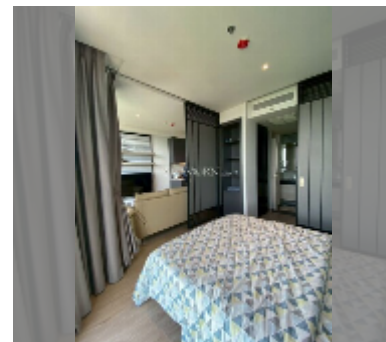

Condo for sale 1 bedroom 35 m² in Andromeda Condominium Pattaya, Pattaya

฿ 4,900,000

UNIT PARAMETERS:

UID	FS-241580
quota	thai quota
type	1 bedroom
size	35m²
floor	8
view	sea view
quality	good
equipment: furniture	
online viewing	yes

PROJECT PARAMETERS:

district	Pratumnak
buildings	1
floors	36
built in	2019
maintenance	฿ 21,000/year

FACILITIES:

General information: highrise, underground parking.

Swimming pool: swimming pool.

Chill zone: chill zone, garden.

Health zone: gym.

Other: reception, lobby, CCTV, security.