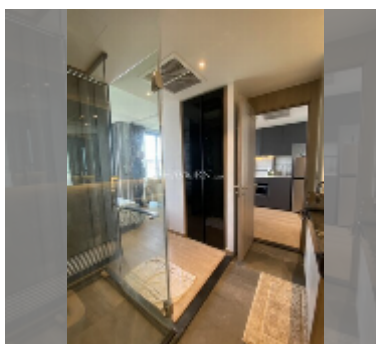

Condo for sale 1 bedroom 35 m² in Andromeda Condominium Pattaya, Pattaya

฿ 4,900,000

UNIT PARAMETERS:

| | |
|----------------------|------------------|
| UID | FS-241580 |
| quota | thai quota |
| type | 1 bedroom |
| size | 35m ² |
| floor | 8 |
| view | sea view |
| quality | good |
| equipment: furniture | |
| online viewing | yes |

Swimming pool: swimming pool.

Chill zone: chill zone, garden.

Health zone: gym.

Other: reception, lobby, CCTV, security.

[details](#)