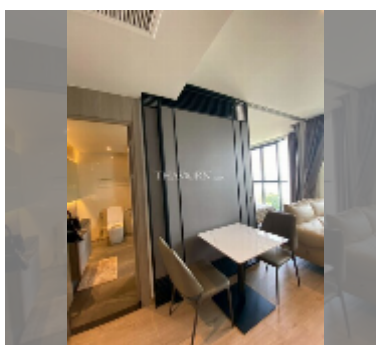

Condo for sale 1 bedroom 35 m² in Andromeda Condominium Pattaya, Pattaya

฿ 4,900,000

UNIT PARAMETERS:

| | |
|----------------------|------------------|
| UID | FS-241580 |
| quota | thai quota |
| type | 1 bedroom |
| size | 35m ² |
| floor | 8 |
| view | sea view |
| quality | good |
| equipment: furniture | |
| online viewing | yes |

Swimming pool: swimming pool.

Chill zone: chill zone, garden.

Health zone: gym.

Other: reception, lobby, CCTV, security.

[details](#)