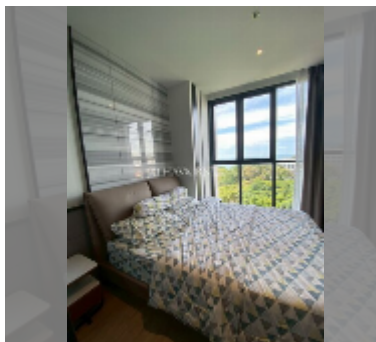

Condo for sale 1 bedroom 35 m² in Andromeda Condominium Pattaya, Pattaya

฿ 4,900,000

UNIT PARAMETERS:

UID	FS-241580
quota	thai quota
type	1 bedroom
size	35m²
floor	8
view	sea view
quality	good
equipment: furniture	
online viewing	yes

PROJECT PARAMETERS:

district	Pratumnak
buildings	1
floors	36
built in	2019
maintenance	฿ 21,000/year

FACILITIES:

General information: highrise, underground parking.

Swimming pool: swimming pool.

Chill zone: chill zone, garden.

Health zone: gym.

Other: reception, lobby, CCTV, security.