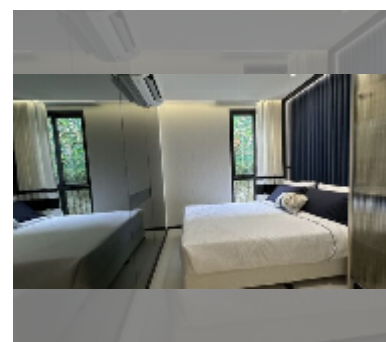

Condo for sale 1 bedroom 55 m² in Embassy Pattaya, Pattaya

฿ 6,730,000

UNIT PARAMETERS:

UID	FS-241577
quota	foreign quota
type	1 bedroom
size	55m ²
floor	7
view	city view

PROJECT PARAMETERS:

district	Jomtien
buildings	3
floors	8
start of construction	2024
built in	2027

Health zone: gym, sauna, SPA.

Other: reception, lobby, clubhouse, games room, CCTV, security.

[details](#)