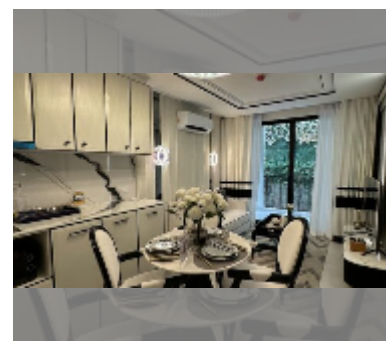

Condo for sale 1 bedroom 55 m² in Embassy Pattaya, Pattaya

฿ 6,730,000

UNIT PARAMETERS:

UID	FS-241577
quota	foreign quota
type	1 bedroom
size	55m ²
floor	7
view	city view

PROJECT PARAMETERS:

district	Jomtien
buildings	3
floors	8
start of construction	2024
built in	2027

Health zone: gym, sauna, SPA.

Other: reception, lobby, clubhouse, games room, CCTV, security.

[details](#)