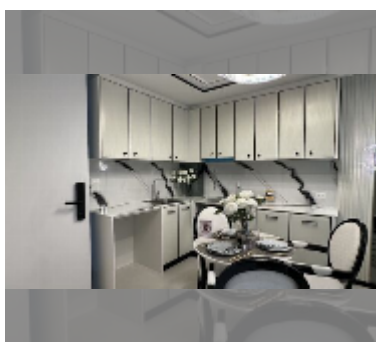

Condo for sale 1 bedroom 55 m² in Embassy Pattaya, Pattaya

฿ 6,730,000

UNIT PARAMETERS:

UID	FS-241577
quota	foreign quota
type	1 bedroom
size	55m ²
floor	7
view	city view

PROJECT PARAMETERS:

district	Jomtien
buildings	3
floors	8
start of construction	2024
built in	2027

Health zone: gym, sauna, SPA.

Other: reception, lobby, clubhouse, games room, CCTV, security.

[details](#)