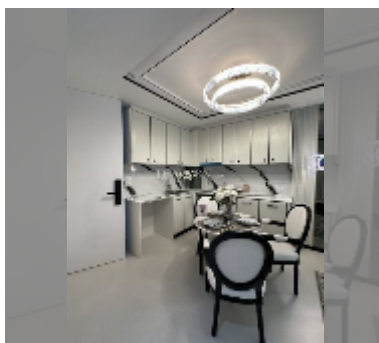

Condo for sale 1 bedroom 55 m² in Embassy Pattaya, Pattaya

฿ 6,730,000

UNIT PARAMETERS:

UID	FS-241577
quota	foreign quota
type	1 bedroom
size	55m ²
floor	7
view	city view

PROJECT PARAMETERS:

district	Jomtien
buildings	3
floors	8
start of construction	2024
built in	2027

FACILITIES:

General information: boutique, meters to beach: 750, minutes to beach: 5, underground parking.

Swimming pool: swimming pool, kids pool, rooftop pool, jacuzzi, pool bar , sunbathing area.

Chill zone: chill zone, garden, rooftop chillout.

Health zone: gym, sauna, SPA.

Other: reception, lobby, clubhouse, games room, CCTV, security.

details