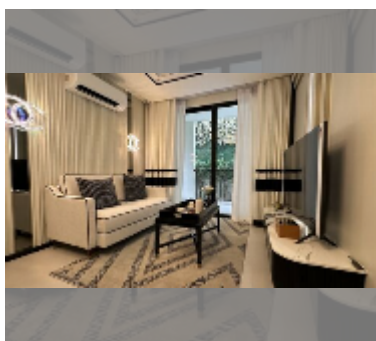

Condo for sale 1 bedroom 55 m² in Embassy Pattaya, Pattaya

฿ 6,730,000

UNIT PARAMETERS:

UID	FS-241577
quota	foreign quota
type	1 bedroom
size	55m ²
floor	7
view	city view

PROJECT PARAMETERS:

district	Jomtien
buildings	3
floors	8
start of construction	2024
built in	2027

Health zone: gym, sauna, SPA.

Other: reception, lobby, clubhouse, games room, CCTV, security.

[details](#)