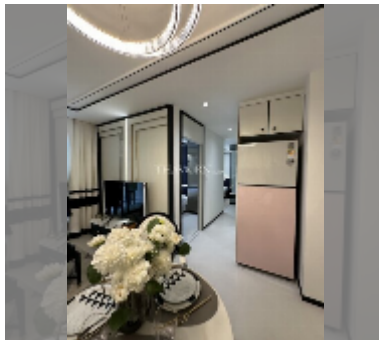

Condo for sale 1 bedroom 55 m² in Embassy Pattaya, Pattaya

฿ 6,730,000

UNIT PARAMETERS:

UID	FS-241577
quota	foreign quota
type	1 bedroom
size	55m ²
floor	7
view	city view

PROJECT PARAMETERS:

district	Jomtien
buildings	3
floors	8
start of construction	2024
built in	2027

Health zone: gym, sauna, SPA.

Other: reception, lobby, clubhouse, games room, CCTV, security.

details