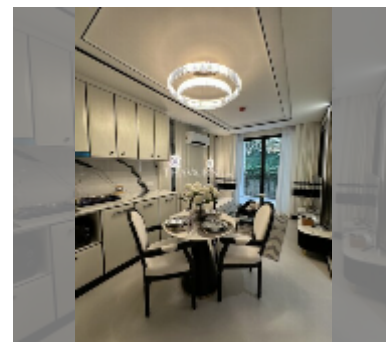

Condo for sale 1 bedroom 55 m² in Embassy Pattaya, Pattaya

฿ 6,730,000

UNIT PARAMETERS:

UID	FS-241577
quota	foreign quota
type	1 bedroom
size	55m ²
floor	7
view	city view

PROJECT PARAMETERS:

district	Jomtien
buildings	3
floors	8
start of construction	2024
built in	2027

Health zone: gym, sauna, SPA.

Other: reception, lobby, clubhouse, games room, CCTV, security.

details