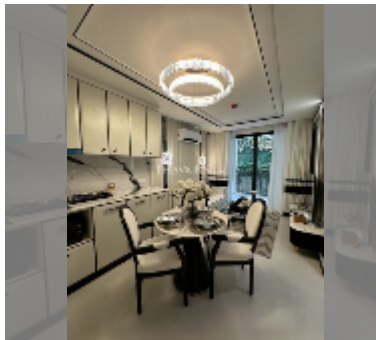

Condo for sale 1 bedroom 51 m² in Embassy Pattaya, Pattaya

฿ 6,530,000

UNIT PARAMETERS:

UID	FS-241576
quota	foreign quota
type	1 bedroom
size	51m ²
floor	7
view	city view

PROJECT PARAMETERS:

district	Jomtien
buildings	3
floors	8
start of construction	2024
built in	2027

Health zone: gym, sauna, SPA.

Other: reception, lobby, clubhouse, games room, CCTV, security.

[details](#)