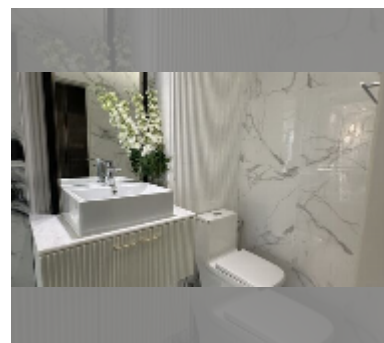

Condo for sale 1 bedroom 51 m² in Embassy Pattaya, Pattaya

฿ 6,530,000

UNIT PARAMETERS:

UID	FS-241576
quota	foreign quota
type	1 bedroom
size	51m ²
floor	7
view	city view

PROJECT PARAMETERS:

district	Jomtien
buildings	3
floors	8
start of construction	2024
built in	2027

FACILITIES:

General information: boutique, meters to beach: 750, minutes to beach: 5, underground parking.

Swimming pool: swimming pool, kids pool, rooftop pool, jacuzzi, pool bar , sunbathing area.

Chill zone: chill zone, garden, rooftop chillout.

Health zone: gym, sauna, SPA.

Other: reception, lobby, clubhouse, games room, CCTV, security.

[details](#)