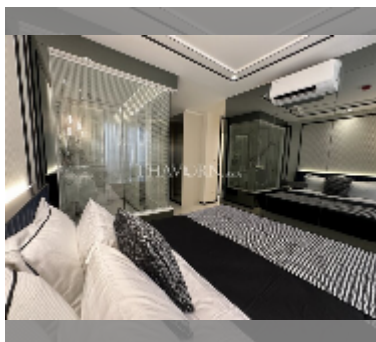

Condo for sale 1 bedroom 51 m² in Embassy Pattaya, Pattaya

฿ 6,530,000

UNIT PARAMETERS:

UID	FS-241576
quota	foreign quota
type	1 bedroom
size	51m²
floor	7
view	city view

PROJECT PARAMETERS:

district	Jomtien
buildings	3
floors	8
start of construction	2024
built in	2027

FACILITIES:

General information: boutique, meters to beach: 750, minutes to beach: 5, underground parking.

Swimming pool: swimming pool, kids pool, rooftop pool, jacuzzi, pool bar , sunbathing area.

Chill zone: chill zone, garden, rooftop chillout.

Health zone: gym, sauna, SPA.

Other: reception, lobby, clubhouse, games room, CCTV, security.