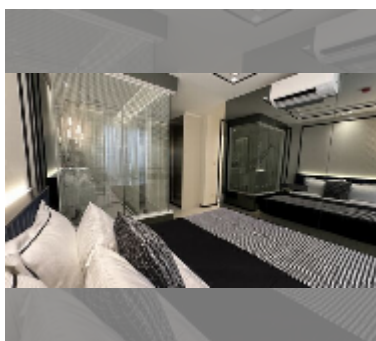

Condo for sale 1 bedroom 51 m² in Embassy Pattaya, Pattaya

฿ 6,530,000

UNIT PARAMETERS:

UID	FS-241576
quota	foreign quota
type	1 bedroom
size	51m ²
floor	7
view	city view

PROJECT PARAMETERS:

district	Jomtien
buildings	3
floors	8
start of construction	2024
built in	2027

FACILITIES:

General information: boutique, meters to beach: 750, minutes to beach: 5, underground parking.

Swimming pool: swimming pool, kids pool, rooftop pool, jacuzzi, pool bar , sunbathing area.

Chill zone: chill zone, garden, rooftop chillout.

Health zone: gym, sauna, SPA.

Other: reception, lobby, clubhouse, games room, CCTV, security.

[details](#)