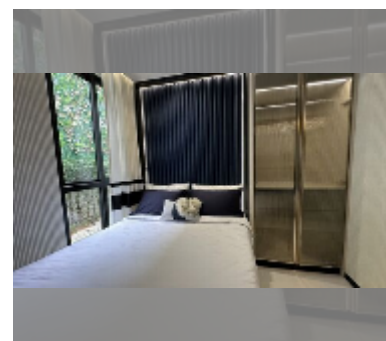

Condo for sale 1 bedroom 51 m² in Embassy Pattaya, Pattaya

฿ 6,530,000

UNIT PARAMETERS:

UID	FS-241576
quota	foreign quota
type	1 bedroom
size	51m ²
floor	7
view	city view

PROJECT PARAMETERS:

district	Jomtien
buildings	3
floors	8
start of construction	2024
built in	2027

Health zone: gym, sauna, SPA.

Other: reception, lobby, clubhouse, games room, CCTV, security.

[details](#)