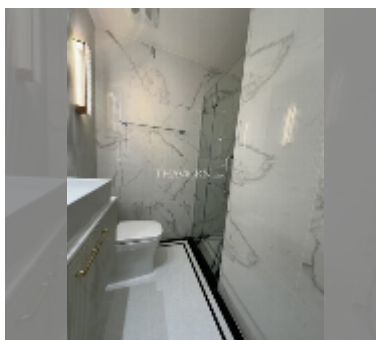

Condo for sale 1 bedroom 51 m² in Embassy Pattaya, Pattaya

฿ 6,530,000

UNIT PARAMETERS:

UID	FS-241576
quota	foreign quota
type	1 bedroom
size	51m²
floor	7
view	city view

PROJECT PARAMETERS:

district	Jomtien
buildings	3
floors	8
start of construction	2024
built in	2027

FACILITIES:

General information: boutique, meters to beach: 750, minutes to beach: 5, underground parking.

Swimming pool: swimming pool, kids pool, rooftop pool, jacuzzi, pool bar , sunbathing area.

Chill zone: chill zone, garden, rooftop chillout.

Health zone: gym, sauna, SPA.

Other: reception, lobby, clubhouse, games room, CCTV, security.