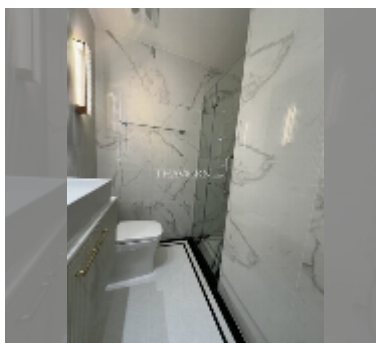

Condo for sale 1 bedroom 51 m² in Embassy Pattaya, Pattaya

฿ 6,530,000

UNIT PARAMETERS:

UID	FS-241576
quota	foreign quota
type	1 bedroom
size	51m ²
floor	7
view	city view

PROJECT PARAMETERS:

district	Jomtien
buildings	3
floors	8
start of construction	2024
built in	2027

Health zone: gym, sauna, SPA.

Other: reception, lobby, clubhouse, games room, CCTV, security.

[details](#)