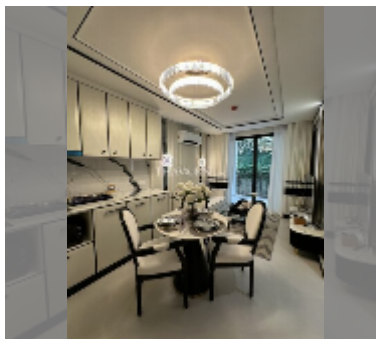

Condo for sale 1 bedroom 51 m² in Embassy Pattaya, Pattaya

฿ 6,530,000

UNIT PARAMETERS:

UID	FS-241576
quota	foreign quota
type	1 bedroom
size	51m ²
floor	7
view	city view

PROJECT PARAMETERS:

district	Jomtien
buildings	3
floors	8
start of construction	2024
built in	2027

Health zone: gym, sauna, SPA.

Other: reception, lobby, clubhouse, games room, CCTV, security.

[details](#)