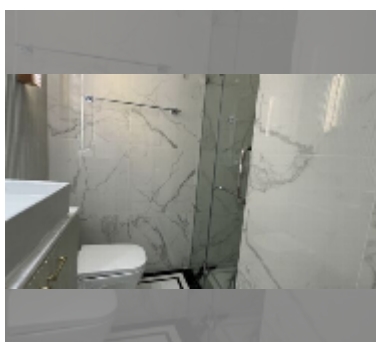

Condo for sale 1 bedroom 51 m² in Embassy Pattaya, Pattaya

฿ 6,530,000

UNIT PARAMETERS:

UID	FS-241576
quota	foreign quota
type	1 bedroom
size	51m ²
floor	7
view	city view

PROJECT PARAMETERS:

district	Jomtien
buildings	3
floors	8
start of construction	2024
built in	2027

Health zone: gym, sauna, SPA.

Other: reception, lobby, clubhouse, games room, CCTV, security.

[details](#)