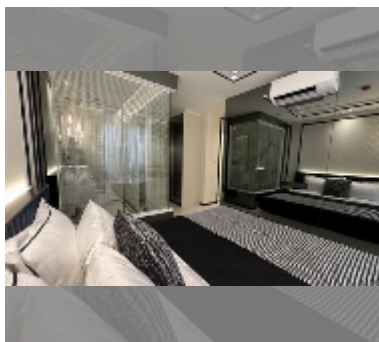

Condo for sale 1 bedroom 51 m² in Embassy Pattaya, Pattaya

฿ 6,530,000

UNIT PARAMETERS:

UID	FS-241576
quota	foreign quota
type	1 bedroom
size	51m ²
floor	7
view	city view

PROJECT PARAMETERS:

district	Jomtien
buildings	3
floors	8
start of construction	2024
built in	2027

FACILITIES:

General information: boutique, meters to beach: 750, minutes to beach: 5, underground parking.

Swimming pool: swimming pool, kids pool, rooftop pool, jacuzzi, pool bar , sunbathing area.

Chill zone: chill zone, garden, rooftop chillout.

Health zone: gym, sauna, SPA.

Other: reception, lobby, clubhouse, games room, CCTV, security.

[details](#)