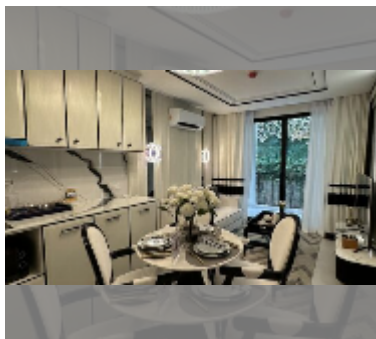

Condo for sale 1 bedroom 51 m² in Embassy Pattaya, Pattaya

฿ 6,530,000

UNIT PARAMETERS:

UID	FS-241576
quota	foreign quota
type	1 bedroom
size	51m ²
floor	7
view	city view

PROJECT PARAMETERS:

district	Jomtien
buildings	3
floors	8
start of construction	2024
built in	2027

Health zone: gym, sauna, SPA.

Other: reception, lobby, clubhouse, games room, CCTV, security.

[details](#)