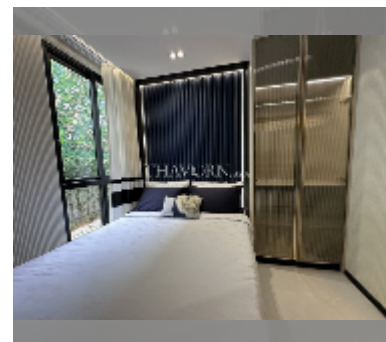

Condo for sale 1 bedroom 51 m² in Embassy Pattaya, Pattaya

฿ 6,530,000

UNIT PARAMETERS:

UID	FS-241576
quota	foreign quota
type	1 bedroom
size	51m ²
floor	7
view	city view

PROJECT PARAMETERS:

district	Jomtien
buildings	3
floors	8
start of construction	2024
built in	2027

Health zone: gym, sauna, SPA.

Other: reception, lobby, clubhouse, games room, CCTV, security.

[details](#)