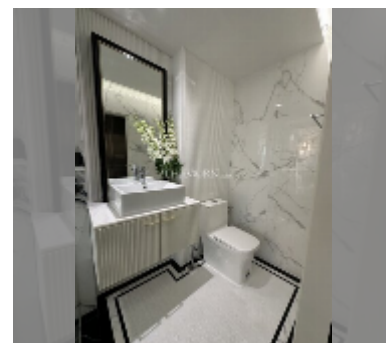

Condo for sale 1 bedroom 51 m² in Embassy Pattaya, Pattaya

฿ 6,530,000

UNIT PARAMETERS:

UID	FS-241576
quota	foreign quota
type	1 bedroom
size	51m ²
floor	7
view	city view

PROJECT PARAMETERS:

district	Jomtien
buildings	3
floors	8
start of construction	2024
built in	2027

Health zone: gym, sauna, SPA.

Other: reception, lobby, clubhouse, games room, CCTV, security.

[details](#)