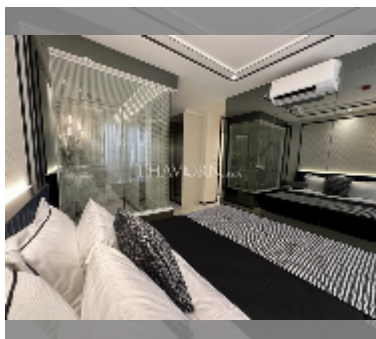

Condo for sale 1 bedroom 51 m² in Embassy Pattaya, Pattaya

฿ 6,530,000

UNIT PARAMETERS:

UID	FS-241576
quota	foreign quota
type	1 bedroom
size	51m ²
floor	7
view	city view

PROJECT PARAMETERS:

district	Jomtien
buildings	3
floors	8
start of construction	2024
built in	2027

Health zone: gym, sauna, SPA.

Other: reception, lobby, clubhouse, games room, CCTV, security.

[details](#)