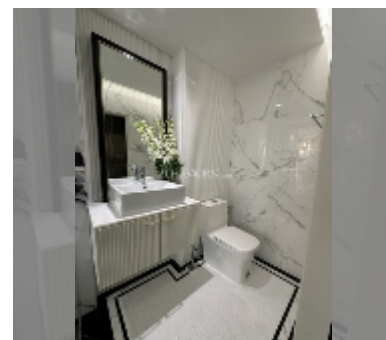

Condo for sale 1 bedroom 51 m² in Embassy Pattaya, Pattaya

฿ 6,530,000

UNIT PARAMETERS:

UID	FS-241576
quota	foreign quota
type	1 bedroom
size	51m ²
floor	7
view	city view

PROJECT PARAMETERS:

district	Jomtien
buildings	3
floors	8
start of construction	2024
built in	2027

Health zone: gym, sauna, SPA.

Other: reception, lobby, clubhouse, games room, CCTV, security.

[details](#)