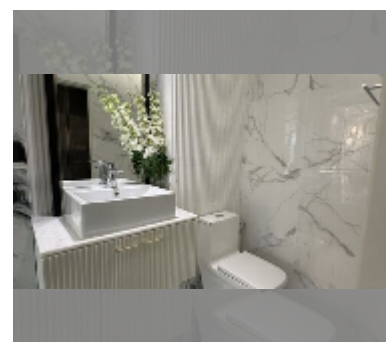

Condo for sale 1 bedroom 51 m² in Embassy Pattaya, Pattaya

฿ 6,530,000

UNIT PARAMETERS:

UID	FS-241576
quota	foreign quota
type	1 bedroom
size	51m ²
floor	7
view	city view

PROJECT PARAMETERS:

district	Jomtien
buildings	3
floors	8
start of construction	2024
built in	2027

FACILITIES:

General information: boutique, meters to beach: 750, minutes to beach: 5, underground parking.

Swimming pool: swimming pool, kids pool, rooftop pool, jacuzzi, pool bar , sunbathing area.

Chill zone: chill zone, garden, rooftop chillout.

Health zone: gym, sauna, SPA.

Other: reception, lobby, clubhouse, games room, CCTV, security.

[details](#)