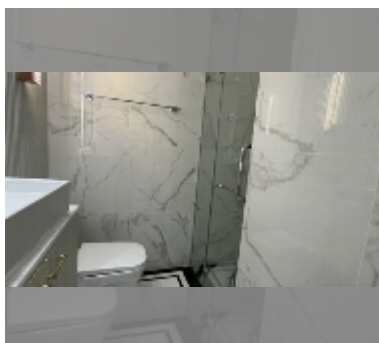

Condo for sale 1 bedroom 51 m² in Embassy Pattaya, Pattaya

฿ 6,530,000

UNIT PARAMETERS:

UID	FS-241576
quota	foreign quota
type	1 bedroom
size	51m²
floor	7
view	city view

PROJECT PARAMETERS:

district	Jomtien
buildings	3
floors	8
start of construction	2024
built in	2027

FACILITIES:

General information: boutique, meters to beach: 750, minutes to beach: 5, underground parking.

Swimming pool: swimming pool, kids pool, rooftop pool, jacuzzi, pool bar , sunbathing area.

Chill zone: chill zone, garden, rooftop chillout.

Health zone: gym, sauna, SPA.

Other: reception, lobby, clubhouse, games room, CCTV, security.