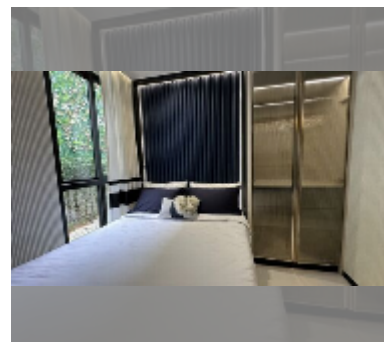

Condo for sale 1 bedroom 51 m² in Embassy Pattaya, Pattaya

฿ 6,530,000

UNIT PARAMETERS:

UID	FS-241576
quota	foreign quota
type	1 bedroom
size	51m ²
floor	7
view	city view

PROJECT PARAMETERS:

district	Jomtien
buildings	3
floors	8
start of construction	2024
built in	2027

Health zone: gym, sauna, SPA.

Other: reception, lobby, clubhouse, games room, CCTV, security.

[details](#)