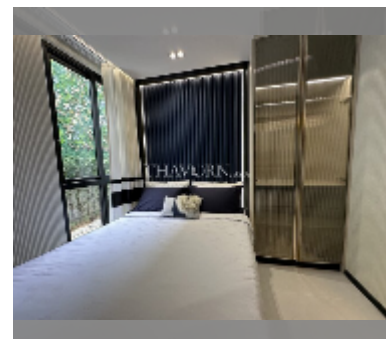

Condo for sale 1 bedroom 51 m² in Embassy Pattaya, Pattaya

฿ 6,530,000

UNIT PARAMETERS:

UID	FS-241576
quota	foreign quota
type	1 bedroom
size	51m ²
floor	7
view	city view

PROJECT PARAMETERS:

district	Jomtien
buildings	3
floors	8
start of construction	2024
built in	2027

Health zone: gym, sauna, SPA.

Other: reception, lobby, clubhouse, games room, CCTV, security.

[details](#)