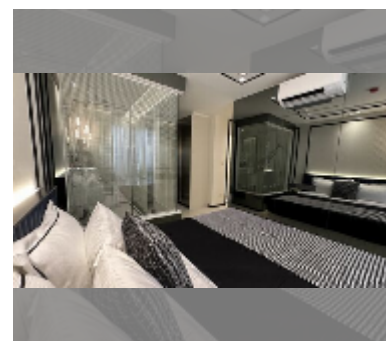

Condo for sale 1 bedroom 51 m² in Embassy Pattaya, Pattaya

฿ 6,530,000

UNIT PARAMETERS:

UID	FS-241575
quota	foreign quota
type	1 bedroom
size	51m ²
floor	7
view	city view

PROJECT PARAMETERS:

district	Jomtien
buildings	3
floors	8
start of construction	2024
built in	2027

Health zone: gym, sauna, SPA.

Other: reception, lobby, clubhouse, games room, CCTV, security.

[details](#)