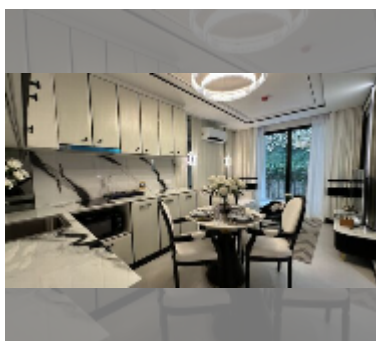

Condo for sale 1 bedroom 51 m² in Embassy Pattaya, Pattaya

฿ 6,530,000

UNIT PARAMETERS:

UID	FS-241575
quota	foreign quota
type	1 bedroom
size	51m ²
floor	7
view	city view

PROJECT PARAMETERS:

district	Jomtien
buildings	3
floors	8
start of construction	2024
built in	2027

Health zone: gym, sauna, SPA.

Other: reception, lobby, clubhouse, games room, CCTV, security.

[details](#)