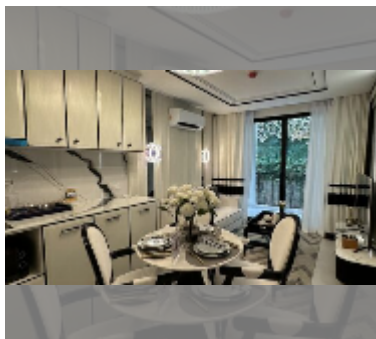

Condo for sale 1 bedroom 51 m² in Embassy Pattaya, Pattaya

฿ 6,530,000

UNIT PARAMETERS:

UID	FS-241575
quota	foreign quota
type	1 bedroom
size	51m ²
floor	7
view	city view

PROJECT PARAMETERS:

district	Jomtien
buildings	3
floors	8
start of construction	2024
built in	2027

Health zone: gym, sauna, SPA.

Other: reception, lobby, clubhouse, games room, CCTV, security.

[details](#)