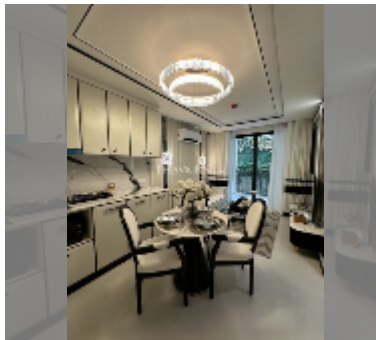

Condo for sale 1 bedroom 51 m² in Embassy Pattaya, Pattaya

฿ 6,530,000

UNIT PARAMETERS:

UID	FS-241575
quota	foreign quota
type	1 bedroom
size	51m ²
floor	7
view	city view

PROJECT PARAMETERS:

district	Jomtien
buildings	3
floors	8
start of construction	2024
built in	2027

Health zone: gym, sauna, SPA.

Other: reception, lobby, clubhouse, games room, CCTV, security.

[details](#)