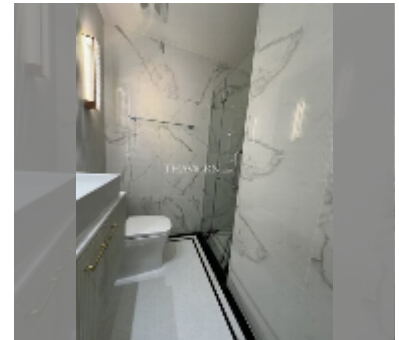

Condo for sale 1 bedroom 51 m² in Embassy Pattaya, Pattaya

฿ 6,530,000

UNIT PARAMETERS:

UID	FS-241575
quota	foreign quota
type	1 bedroom
size	51m²
floor	7
view	city view

PROJECT PARAMETERS:

district	Jomtien
buildings	3
floors	8
start of construction	2024
built in	2027

FACILITIES:

General information: boutique, meters to beach: 750, minutes to beach: 5, underground parking.

Swimming pool: swimming pool, kids pool, rooftop pool, jacuzzi, pool bar , sunbathing area.

Chill zone: chill zone, garden, rooftop chillout.

Health zone: gym, sauna, SPA.

Other: reception, lobby, clubhouse, games room, CCTV, security.