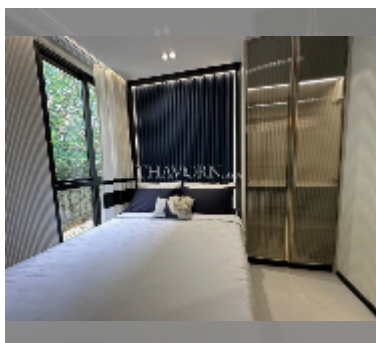

Condo for sale 1 bedroom 51 m² in Embassy Pattaya, Pattaya

฿ 6,530,000

UNIT PARAMETERS:

UID	FS-241575
quota	foreign quota
type	1 bedroom
size	51m ²
floor	7
view	city view

PROJECT PARAMETERS:

district	Jomtien
buildings	3
floors	8
start of construction	2024
built in	2027

Health zone: gym, sauna, SPA.

Other: reception, lobby, clubhouse, games room, CCTV, security.

[details](#)