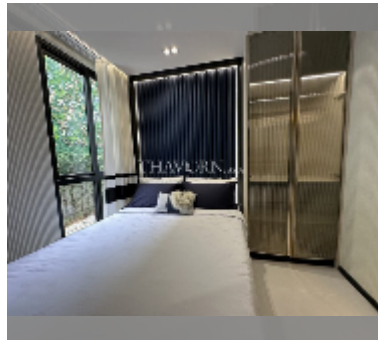

Condo for sale 1 bedroom 51 m² in Embassy Pattaya, Pattaya

฿ 6,530,000

UNIT PARAMETERS:

UID	FS-241575
quota	foreign quota
type	1 bedroom
size	51m ²
floor	7
view	city view

PROJECT PARAMETERS:

district	Jomtien
buildings	3
floors	8
start of construction	2024
built in	2027

Health zone: gym, sauna, SPA.

Other: reception, lobby, clubhouse, games room, CCTV, security.

[details](#)