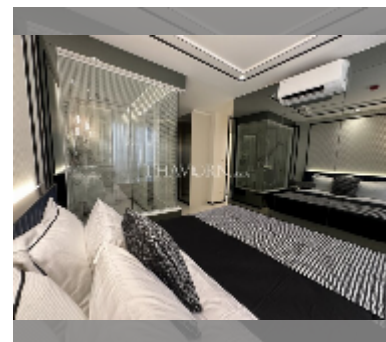

Condo for sale 1 bedroom 51 m² in Embassy Pattaya, Pattaya

฿ 6,530,000

UNIT PARAMETERS:

UID	FS-241575
quota	foreign quota
type	1 bedroom
size	51m ²
floor	7
view	city view

PROJECT PARAMETERS:

district	Jomtien
buildings	3
floors	8
start of construction	2024
built in	2027

Health zone: gym, sauna, SPA.

Other: reception, lobby, clubhouse, games room, CCTV, security.

[details](#)