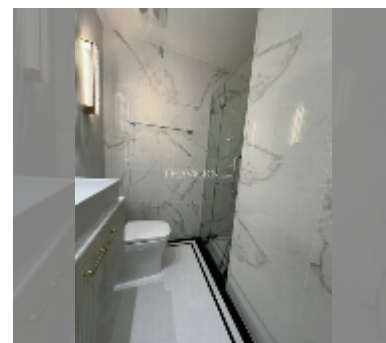

Condo for sale 1 bedroom 51 m² in Embassy Pattaya, Pattaya

฿ 6,530,000

UNIT PARAMETERS:

UID	FS-241575
quota	foreign quota
type	1 bedroom
size	51m ²
floor	7
view	city view

PROJECT PARAMETERS:

district	Jomtien
buildings	3
floors	8
start of construction	2024
built in	2027

Health zone: gym, sauna, SPA.

Other: reception, lobby, clubhouse, games room, CCTV, security.

[details](#)