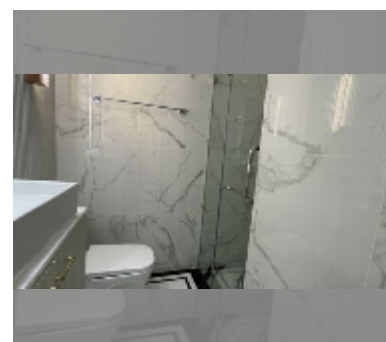

Condo for sale 1 bedroom 51 m² in Embassy Pattaya, Pattaya

฿ 6,530,000

UNIT PARAMETERS:

UID	FS-241575
quota	foreign quota
type	1 bedroom
size	51m²
floor	7
view	city view

PROJECT PARAMETERS:

district	Jomtien
buildings	3
floors	8
start of construction	2024
built in	2027

FACILITIES:

General information: boutique, meters to beach: 750, minutes to beach: 5, underground parking.

Swimming pool: swimming pool, kids pool, rooftop pool, jacuzzi, pool bar , sunbathing area.

Chill zone: chill zone, garden, rooftop chillout.

Health zone: gym, sauna, SPA.

Other: reception, lobby, clubhouse, games room, CCTV, security.