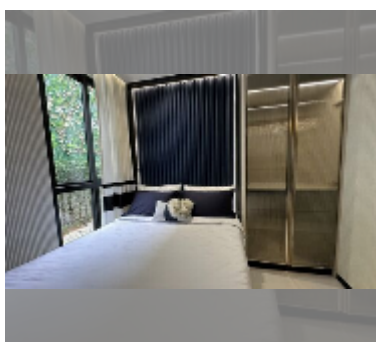

Condo for sale 1 bedroom 51 m² in Embassy Pattaya, Pattaya

฿ 6,530,000

UNIT PARAMETERS:

UID	FS-241575
quota	foreign quota
type	1 bedroom
size	51m ²
floor	7
view	city view

PROJECT PARAMETERS:

district	Jomtien
buildings	3
floors	8
start of construction	2024
built in	2027

Health zone: gym, sauna, SPA.

Other: reception, lobby, clubhouse, games room, CCTV, security.

[details](#)