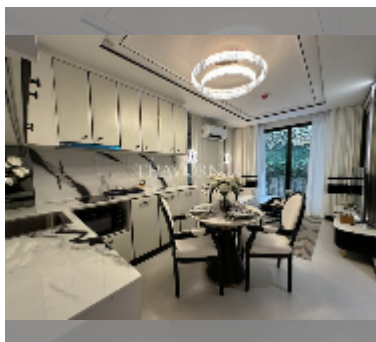

Condo for sale 1 bedroom 51 m² in Embassy Pattaya, Pattaya

฿ 6,530,000

UNIT PARAMETERS:

UID	FS-241575
quota	foreign quota
type	1 bedroom
size	51m ²
floor	7
view	city view

PROJECT PARAMETERS:

district	Jomtien
buildings	3
floors	8
start of construction	2024
built in	2027

Health zone: gym, sauna, SPA.

Other: reception, lobby, clubhouse, games room, CCTV, security.

[details](#)