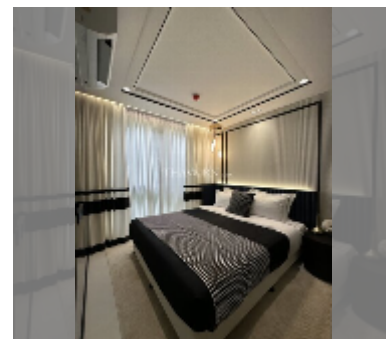

Condo for sale 1 bedroom 51 m² in Embassy Pattaya, Pattaya

฿ 6,530,000

UNIT PARAMETERS:

UID	FS-241574
quota	foreign quota
type	1 bedroom
size	51m ²
floor	7
view	city view

PROJECT PARAMETERS:

district	Jomtien
buildings	3
floors	8
start of construction	2024
built in	2027

Health zone: gym, sauna, SPA.

Other: reception, lobby, clubhouse, games room, CCTV, security.

[details](#)