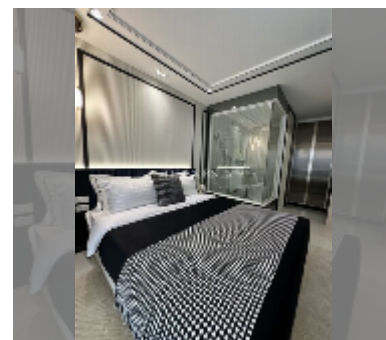

Condo for sale 1 bedroom 51 m² in Embassy Pattaya, Pattaya

฿ 6,530,000

UNIT PARAMETERS:

UID	FS-241574
quota	foreign quota
type	1 bedroom
size	51m ²
floor	7
view	city view

PROJECT PARAMETERS:

district	Jomtien
buildings	3
floors	8
start of construction	2024
built in	2027

Health zone: gym, sauna, SPA.

Other: reception, lobby, clubhouse, games room, CCTV, security.

[details](#)