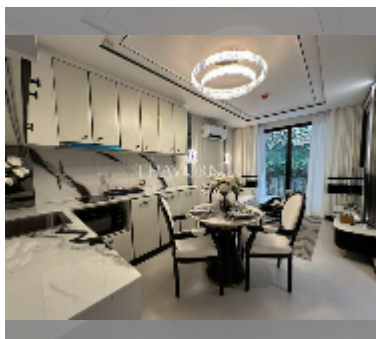

Condo for sale 1 bedroom 51 m² in Embassy Pattaya, Pattaya

฿ 6,530,000

UNIT PARAMETERS:

UID	FS-241574
quota	foreign quota
type	1 bedroom
size	51m ²
floor	7
view	city view

PROJECT PARAMETERS:

district	Jomtien
buildings	3
floors	8
start of construction	2024
built in	2027

Health zone: gym, sauna, SPA.

Other: reception, lobby, clubhouse, games room, CCTV, security.

[details](#)