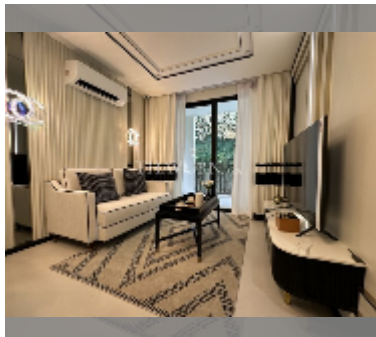

Condo for sale 1 bedroom 51 m² in Embassy Pattaya, Pattaya

฿ 6,530,000

UNIT PARAMETERS:

UID	FS-241574
quota	foreign quota
type	1 bedroom
size	51m ²
floor	7
view	city view

PROJECT PARAMETERS:

district	Jomtien
buildings	3
floors	8
start of construction	2024
built in	2027

Health zone: gym, sauna, SPA.

Other: reception, lobby, clubhouse, games room, CCTV, security.

[details](#)