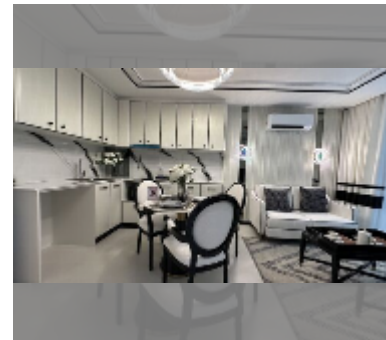

Condo for sale 1 bedroom 51 m² in Embassy Pattaya, Pattaya

฿ 6,530,000

UNIT PARAMETERS:

UID	FS-241574
quota	foreign quota
type	1 bedroom
size	51m ²
floor	7
view	city view

PROJECT PARAMETERS:

district	Jomtien
buildings	3
floors	8
start of construction	2024
built in	2027

Health zone: gym, sauna, SPA.

Other: reception, lobby, clubhouse, games room, CCTV, security.

[details](#)