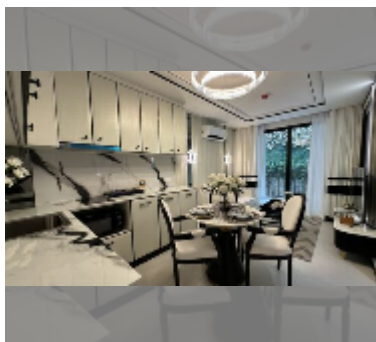

Condo for sale 1 bedroom 51 m² in Embassy Pattaya, Pattaya

฿ 6,530,000

UNIT PARAMETERS:

UID	FS-241574
quota	foreign quota
type	1 bedroom
size	51m ²
floor	7
view	city view

PROJECT PARAMETERS:

district	Jomtien
buildings	3
floors	8
start of construction	2024
built in	2027

Health zone: gym, sauna, SPA.

Other: reception, lobby, clubhouse, games room, CCTV, security.

[details](#)