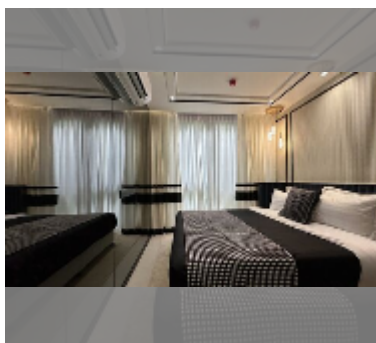

Condo for sale 1 bedroom 51 m² in Embassy Pattaya, Pattaya

฿ 6,530,000

UNIT PARAMETERS:

UID	FS-241574
quota	foreign quota
type	1 bedroom
size	51m ²
floor	7
view	city view

PROJECT PARAMETERS:

district	Jomtien
buildings	3
floors	8
start of construction	2024
built in	2027

FACILITIES:

General information: boutique, meters to beach: 750, minutes to beach: 5, underground parking.

Swimming pool: swimming pool, kids pool, rooftop pool, jacuzzi, pool bar , sunbathing area.

Chill zone: chill zone, garden, rooftop chillout.

Health zone: gym, sauna, SPA.

Other: reception, lobby, clubhouse, games room, CCTV, security.

[details](#)