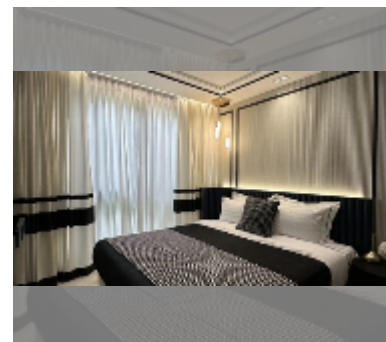

Condo for sale 1 bedroom 51 m² in Embassy Pattaya, Pattaya

฿ 6,530,000

UNIT PARAMETERS:

UID	FS-241574
quota	foreign quota
type	1 bedroom
size	51m ²
floor	7
view	city view

PROJECT PARAMETERS:

district	Jomtien
buildings	3
floors	8
start of construction	2024
built in	2027

Health zone: gym, sauna, SPA.

Other: reception, lobby, clubhouse, games room, CCTV, security.

[details](#)