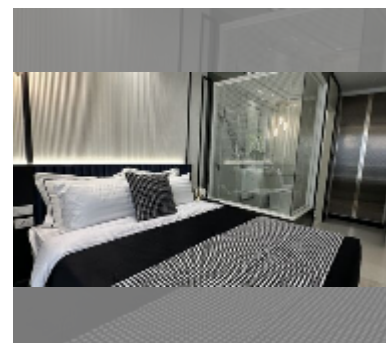

Condo for sale 1 bedroom 51 m² in Embassy Pattaya, Pattaya

฿ 6,530,000

UNIT PARAMETERS:

UID	FS-241574
quota	foreign quota
type	1 bedroom
size	51m ²
floor	7
view	city view

PROJECT PARAMETERS:

district	Jomtien
buildings	3
floors	8
start of construction	2024
built in	2027

Health zone: gym, sauna, SPA.

Other: reception, lobby, clubhouse, games room, CCTV, security.

[details](#)