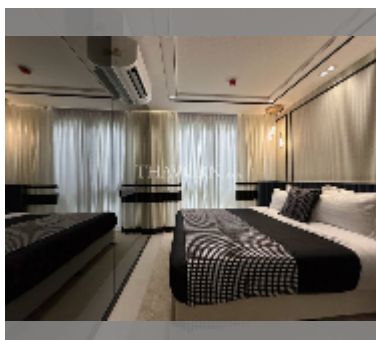

Condo for sale 1 bedroom 51 m² in Embassy Pattaya, Pattaya

฿ 6,530,000

UNIT PARAMETERS:

UID	FS-241574
quota	foreign quota
type	1 bedroom
size	51m²
floor	7
view	city view

PROJECT PARAMETERS:

district	Jomtien
buildings	3
floors	8
start of construction	2024
built in	2027

FACILITIES:

General information: boutique, meters to beach: 750, minutes to beach: 5, underground parking.

Swimming pool: swimming pool, kids pool, rooftop pool, jacuzzi, pool bar , sunbathing area.

Chill zone: chill zone, garden, rooftop chillout.

Health zone: gym, sauna, SPA.

Other: reception, lobby, clubhouse, games room, CCTV, security.