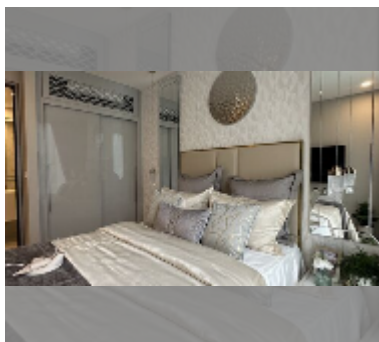

Condo for sale 1 bedroom 34.3 m² in Copacabana Coral Reef, Pattaya

฿ 5,140,000

UNIT PARAMETERS:

UID	FS-241572
quota	foreign quota
type	1 bedroom
size	34.3m²
floor	33
view	sea view

PROJECT PARAMETERS:

district	Jomtien
buildings	1
floors	56
start of construction	2024
built in	2028

FACILITIES:

General information: highrise, meters to beach: 500, minutes to beach: 5, multy-level parking.

Swimming pool: swimming pool, kids pool, rooftop pool, infinity view.

Chill zone: chill zone.

Health zone: gym, sauna.

Other: reception, lobby, CCTV, security.