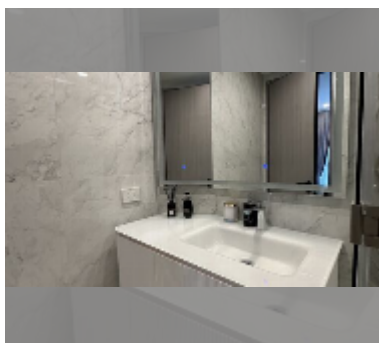

Condo for sale 1 bedroom 34.3 m² in Copacabana Coral Reef, Pattaya

฿ 5,140,000

UNIT PARAMETERS:

UID	FS-241572
quota	foreign quota
type	1 bedroom
size	34.3m²
floor	33
view	sea view

PROJECT PARAMETERS:

district	Jomtien
buildings	1
floors	56
start of construction	2024
built in	2028

FACILITIES:

General information: highrise, meters to beach: 500, minutes to beach: 5, multy-level parking.

Swimming pool: swimming pool, kids pool, rooftop pool, infinity view.

Chill zone: chill zone.

Health zone: gym, sauna.

Other: reception, lobby, CCTV, security.