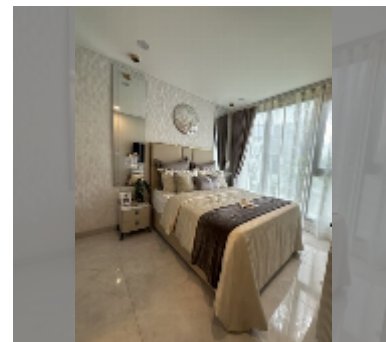

Condo for sale 1 bedroom 34.3 m² in Copacabana Coral Reef, Pattaya

฿ 5,140,000

UNIT PARAMETERS:

UID	FS-241572
quota	foreign quota
type	1 bedroom
size	34.3m²
floor	33
view	sea view

PROJECT PARAMETERS:

district	Jomtien
buildings	1
floors	56
start of construction	2024
built in	2028

FACILITIES:

General information: highrise, meters to beach: 500, minutes to beach: 5, multy-level parking.

Swimming pool: swimming pool, kids pool, rooftop pool, infinity view.

Chill zone: chill zone.

Health zone: gym, sauna.

Other: reception, lobby, CCTV, security.