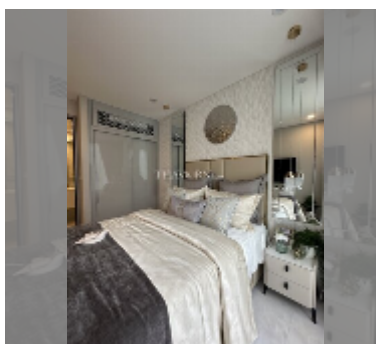

Condo for sale 1 bedroom 34.3 m² in Copacabana Coral Reef, Pattaya

฿ 5,140,000

UNIT PARAMETERS:

UID	FS-241572
quota	foreign quota
type	1 bedroom
size	34.3m²
floor	33
view	sea view

PROJECT PARAMETERS:

district	Jomtien
buildings	1
floors	56
start of construction	2024
built in	2028

FACILITIES:

General information: highrise, meters to beach: 500, minutes to beach: 5, multy-level parking.

Swimming pool: swimming pool, kids pool, rooftop pool, infinity view.

Chill zone: chill zone.

Health zone: gym, sauna.

Other: reception, lobby, CCTV, security.