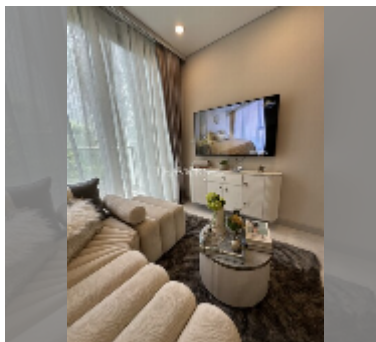

Condo for sale 1 bedroom 34.3 m² in Copacabana Coral Reef, Pattaya

฿ 5,140,000

UNIT PARAMETERS:

UID	FS-241572
quota	foreign quota
type	1 bedroom
size	34.3m²
floor	33
view	sea view

PROJECT PARAMETERS:

district	Jomtien
buildings	1
floors	56
start of construction	2024
built in	2028

FACILITIES:

General information: highrise, meters to beach: 500, minutes to beach: 5, multy-level parking.

Swimming pool: swimming pool, kids pool, rooftop pool, infinity view.

Chill zone: chill zone.

Health zone: gym, sauna.

Other: reception, lobby, CCTV, security.