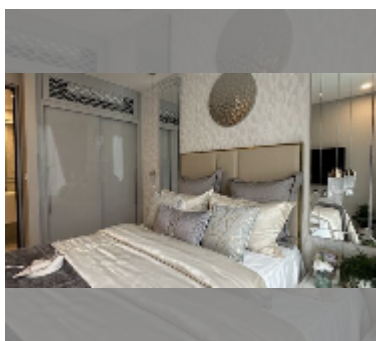

Condo for sale 1 bedroom 34.3 m² in Copacabana Coral Reef, Pattaya

฿ 5,140,000

UNIT PARAMETERS:

UID	FS-241572
quota	foreign quota
type	1 bedroom
size	34.3m²
floor	33
view	sea view

PROJECT PARAMETERS:

district	Jomtien
buildings	1
floors	56
start of construction	2024
built in	2028

FACILITIES:

General information: highrise, meters to beach: 500, minutes to beach: 5, multy-level parking.

Swimming pool: swimming pool, kids pool, rooftop pool, infinity view.

Chill zone: chill zone.

Health zone: gym, sauna.

Other: reception, lobby, CCTV, security.