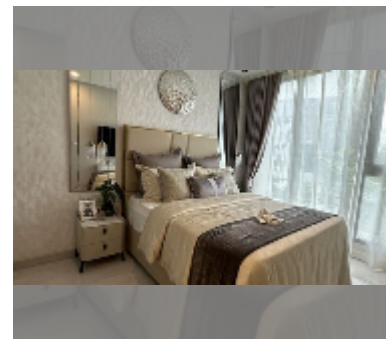

Condo for sale 1 bedroom 34.3 m² in Copacabana Coral Reef, Pattaya

฿ 5,140,000

UNIT PARAMETERS:

UID	FS-241572
quota	foreign quota
type	1 bedroom
size	34.3m²
floor	33
view	sea view

PROJECT PARAMETERS:

district	Jomtien
buildings	1
floors	56
start of construction	2024
built in	2028

FACILITIES:

General information: highrise, meters to beach: 500, minutes to beach: 5, multy-level parking.

Swimming pool: swimming pool, kids pool, rooftop pool, infinity view.

Chill zone: chill zone.

Health zone: gym, sauna.

Other: reception, lobby, CCTV, security.