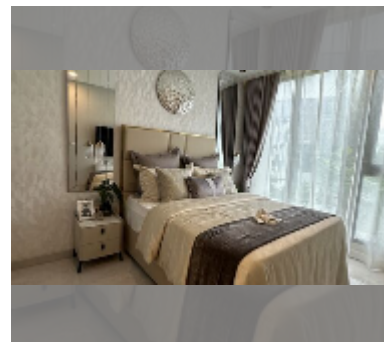

Condo for sale 1 bedroom 34.3 m² in Copacabana Coral Reef, Pattaya

฿ 5,140,000

UNIT PARAMETERS:

UID	FS-241572
quota	foreign quota
type	1 bedroom
size	34.3m²
floor	33
view	sea view

PROJECT PARAMETERS:

district	Jomtien
buildings	1
floors	56
start of construction	2024
built in	2028

FACILITIES:

General information: highrise, meters to beach: 500, minutes to beach: 5, multy-level parking.

Swimming pool: swimming pool, kids pool, rooftop pool, infinity view.

Chill zone: chill zone.

Health zone: gym, sauna.

Other: reception, lobby, CCTV, security.