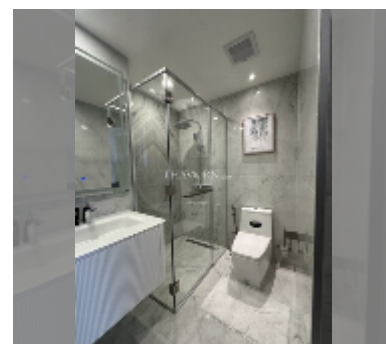

Condo for sale 1 bedroom 34.3 m² in Copacabana Coral Reef, Pattaya

฿ 5,140,000

UNIT PARAMETERS:

UID	FS-241572
quota	foreign quota
type	1 bedroom
size	34.3m²
floor	33
view	sea view

PROJECT PARAMETERS:

district	Jomtien
buildings	1
floors	56
start of construction	2024
built in	2028

FACILITIES:

General information: highrise, meters to beach: 500, minutes to beach: 5, multy-level parking.

Swimming pool: swimming pool, kids pool, rooftop pool, infinity view.

Chill zone: chill zone.

Health zone: gym, sauna.

Other: reception, lobby, CCTV, security.