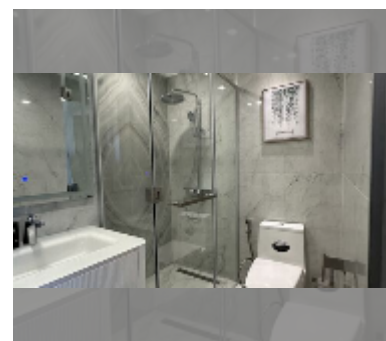

Condo for sale 1 bedroom 34.3 m² in Copacabana Coral Reef, Pattaya

฿ 5,140,000

UNIT PARAMETERS:

UID	FS-241572
quota	foreign quota
type	1 bedroom
size	34.3m²
floor	33
view	sea view

PROJECT PARAMETERS:

district	Jomtien
buildings	1
floors	56
start of construction	2024
built in	2028

FACILITIES:

General information: highrise, meters to beach: 500, minutes to beach: 5, multy-level parking.

Swimming pool: swimming pool, kids pool, rooftop pool, infinity view.

Chill zone: chill zone.

Health zone: gym, sauna.

Other: reception, lobby, CCTV, security.