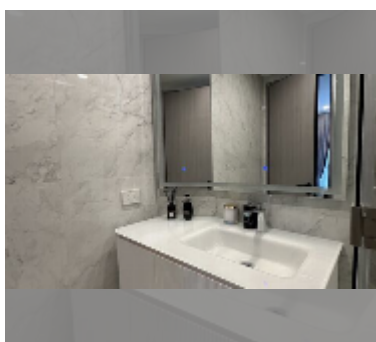

Condo for sale 1 bedroom 34.3 m² in Copacabana Coral Reef, Pattaya

฿ 5,140,000

UNIT PARAMETERS:

UID	FS-241572
quota	foreign quota
type	1 bedroom
size	34.3m²
floor	33
view	sea view

PROJECT PARAMETERS:

district	Jomtien
buildings	1
floors	56
start of construction	2024
built in	2028

FACILITIES:

General information: highrise, meters to beach: 500, minutes to beach: 5, multy-level parking.

Swimming pool: swimming pool, kids pool, rooftop pool, infinity view.

Chill zone: chill zone.

Health zone: gym, sauna.

Other: reception, lobby, CCTV, security.