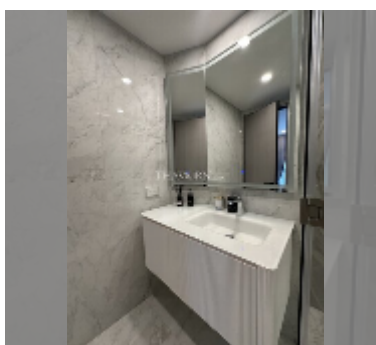

Condo for sale 1 bedroom 34.3 m² in Copacabana Coral Reef, Pattaya

฿ 5,140,000

UNIT PARAMETERS:

UID	FS-241572
quota	foreign quota
type	1 bedroom
size	34.3m²
floor	33
view	sea view

PROJECT PARAMETERS:

district	Jomtien
buildings	1
floors	56
start of construction	2024
built in	2028

FACILITIES:

General information: highrise, meters to beach: 500, minutes to beach: 5, multy-level parking.

Swimming pool: swimming pool, kids pool, rooftop pool, infinity view.

Chill zone: chill zone.

Health zone: gym, sauna.

Other: reception, lobby, CCTV, security.