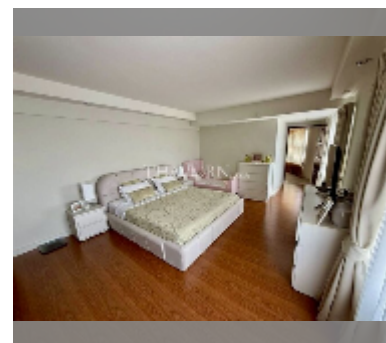

Condo for sale 1 bedroom 110 m² in Metro Jomtien Condotel, Pattaya

฿ 7,800,000

UNIT PARAMETERS:

UID	FS-241551
quota	foreign quota
type	1 bedroom
size	110m²
floor	25
view	sea view

PROJECT PARAMETERS:

district	Jomtien
buildings	2
floors	42
built in	1988
maintenance	฿ 33,000/year

FACILITIES:

General information: highrise, meters to beach: 50, minutes to beach: 1, open parking, multy-level parking.

Swimming pool: swimming pool, kids pool.

Chill zone: chill zone, garden.

Health zone: gym.

Other: reception, lobby, CCTV, security, minimart.