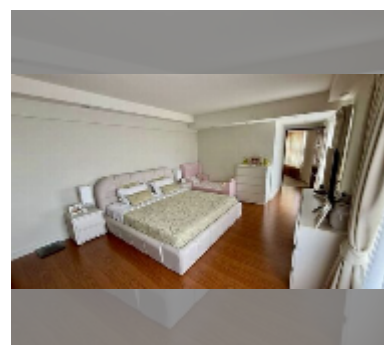

Condo for sale 1 bedroom 110 m² in Metro Jomtien Condotel, Pattaya

฿ 7,800,000

UNIT PARAMETERS:

UID	FS-241551
quota	foreign quota
type	1 bedroom
size	110m²
floor	25
view	sea view

PROJECT PARAMETERS:

district	Jomtien
buildings	2
floors	42
built in	1988
maintenance	฿ 33,000/year

FACILITIES:

General information: highrise, meters to beach: 50, minutes to beach: 1, open parking, multy-level parking.

Swimming pool: swimming pool, kids pool.

Chill zone: chill zone, garden.

Health zone: gym.

Other: reception, lobby, CCTV, security, minimart.