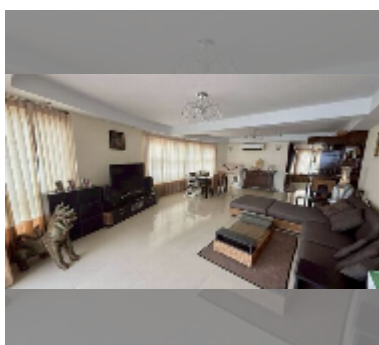

Condo for sale 1 bedroom 110 m² in Metro Jomtien Condotel, Pattaya

฿ 7,800,000

UNIT PARAMETERS:

UID	FS-241551
quota	foreign quota
type	1 bedroom
size	110m²
floor	25
view	sea view

PROJECT PARAMETERS:

district	Jomtien
buildings	2
floors	42
built in	1988
maintenance	฿ 33,000/year

FACILITIES:

General information: highrise, meters to beach: 50, minutes to beach: 1, open parking, multy-level parking.

Swimming pool: swimming pool, kids pool.

Chill zone: chill zone, garden.

Health zone: gym.

Other: reception, lobby, CCTV, security, minimart.