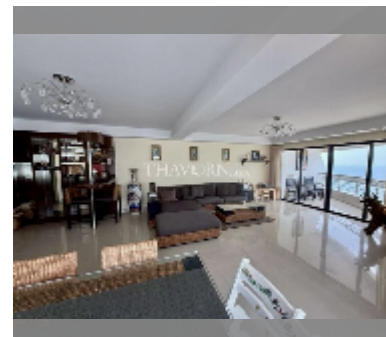

Condo for sale 1 bedroom 110 m² in Metro Jomtien Condotel, Pattaya

฿ 7,800,000

UNIT PARAMETERS:

UID	FS-241551
quota	foreign quota
type	1 bedroom
size	110m²
floor	25
view	sea view

PROJECT PARAMETERS:

district	Jomtien
buildings	2
floors	42
built in	1988
maintenance	฿ 33,000/year

FACILITIES:

General information: highrise, meters to beach: 50, minutes to beach: 1, open parking, multy-level parking.

Swimming pool: swimming pool, kids pool.

Chill zone: chill zone, garden.

Health zone: gym.

Other: reception, lobby, CCTV, security, minimart.