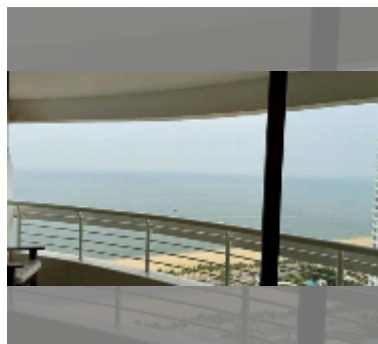

Condo for sale 1 bedroom 110 m² in Metro Jomtien Condotel, Pattaya

฿ 7,800,000

UNIT PARAMETERS:

UID	FS-241551
quota	foreign quota
type	1 bedroom
size	110m²
floor	25
view	sea view

PROJECT PARAMETERS:

district	Jomtien
buildings	2
floors	42
built in	1988
maintenance	฿ 33,000/year

FACILITIES:

General information: highrise, meters to beach: 50, minutes to beach: 1, open parking, multy-level parking.

Swimming pool: swimming pool, kids pool.

Chill zone: chill zone, garden.

Health zone: gym.

Other: reception, lobby, CCTV, security, minimart.