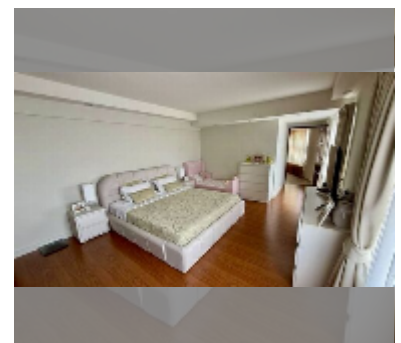

Condo for sale 1 bedroom 110 m² in Metro Jomtien Condotel, Pattaya

฿ 7,800,000

UNIT PARAMETERS:

UID	FS-241551
quota	foreign quota
type	1 bedroom
size	110m²
floor	25
view	sea view

PROJECT PARAMETERS:

district	Jomtien
buildings	2
floors	42
built in	1988
maintenance	฿ 33,000/year

FACILITIES:

General information: highrise, meters to beach: 50, minutes to beach: 1, open parking, multy-level parking.

Swimming pool: swimming pool, kids pool.

Chill zone: chill zone, garden.

Health zone: gym.

Other: reception, lobby, CCTV, security, minimart.