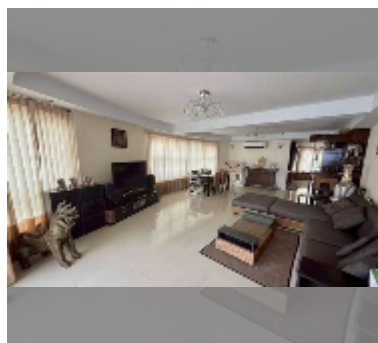

Condo for sale 1 bedroom 110 m² in Metro Jomtien Condotel, Pattaya

฿ 7,800,000

UNIT PARAMETERS:

UID	FS-241551
quota	foreign quota
type	1 bedroom
size	110m²
floor	25
view	sea view

PROJECT PARAMETERS:

district	Jomtien
buildings	2
floors	42
built in	1988
maintenance	฿ 33,000/year

FACILITIES:

General information: highrise, meters to beach: 50, minutes to beach: 1, open parking, multy-level parking.

Swimming pool: swimming pool, kids pool.

Chill zone: chill zone, garden.

Health zone: gym.

Other: reception, lobby, CCTV, security, minimart.