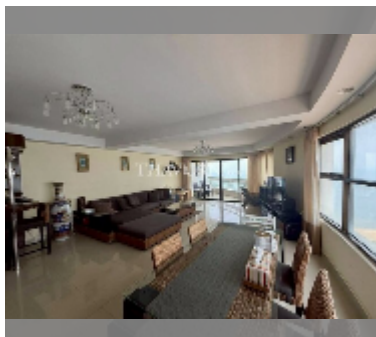

Condo for sale 1 bedroom 110 m² in Metro Jomtien Condotel, Pattaya

฿ 7,800,000

UNIT PARAMETERS:

UID	FS-241551
quota	foreign quota
type	1 bedroom
size	110m²
floor	25
view	sea view

PROJECT PARAMETERS:

district	Jomtien
buildings	2
floors	42
built in	1988
maintenance	฿ 33,000/year

FACILITIES:

General information: highrise, meters to beach: 50, minutes to beach: 1, open parking, multy-level parking.

Swimming pool: swimming pool, kids pool.

Chill zone: chill zone, garden.

Health zone: gym.

Other: reception, lobby, CCTV, security, minimart.