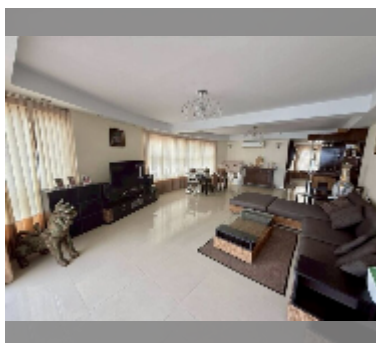

Condo for sale 1 bedroom 110 m² in Metro Jomtien Condotel, Pattaya

฿ 7,800,000

UNIT PARAMETERS:

UID	FS-241551
quota	foreign quota
type	1 bedroom
size	110m²
floor	25
view	sea view

PROJECT PARAMETERS:

district	Jomtien
buildings	2
floors	42
built in	1988
maintenance	฿ 33,000/year

FACILITIES:

General information: highrise, meters to beach: 50, minutes to beach: 1, open parking, multy-level parking.

Swimming pool: swimming pool, kids pool.

Chill zone: chill zone, garden.

Health zone: gym.

Other: reception, lobby, CCTV, security, minimart.