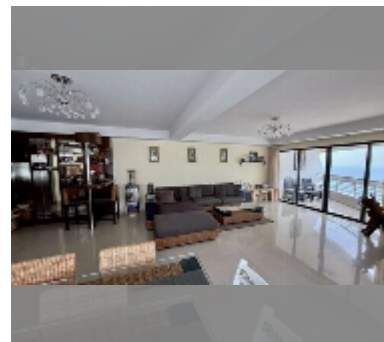

Condo for sale 1 bedroom 110 m² in Metro Jomtien Condotel, Pattaya

฿ 7,800,000

UNIT PARAMETERS:

UID	FS-241551
quota	foreign quota
type	1 bedroom
size	110m²
floor	25
view	sea view

PROJECT PARAMETERS:

district	Jomtien
buildings	2
floors	42
built in	1988
maintenance	฿ 33,000/year

FACILITIES:

General information: highrise, meters to beach: 50, minutes to beach: 1, open parking, multy-level parking.

Swimming pool: swimming pool, kids pool.

Chill zone: chill zone, garden.

Health zone: gym.

Other: reception, lobby, CCTV, security, minimart.