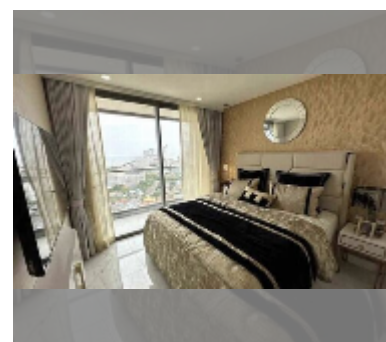

Condo for sale 1 bedroom 80 m² in Copacabana Beach Jomtien, Pattaya

฿ 13,360,000

UNIT PARAMETERS:

UID	FS-241549
quota	foreign quota
type	1 bedroom
size	80m²
floor	23
view	sea view

PROJECT PARAMETERS:

district	Jomtien
buildings	1
floors	59
built in	2022
maintenance	฿ 48,000/year

FACILITIES:

General information: highrise, meters to beach: 50, minutes to beach: 1, shuttle bus, beach front, open parking, multy-level parking.

Swimming pool: swimming pool, rooftop pool, infinity view, jacuzzi, pool bar , sunbathing area.

Chill zone: chill zone, garden, rooftop chillout.

Health zone: gym, sauna, hamam.

Other: lobby, meeting room, games room, kids playgarden, CCTV, security.