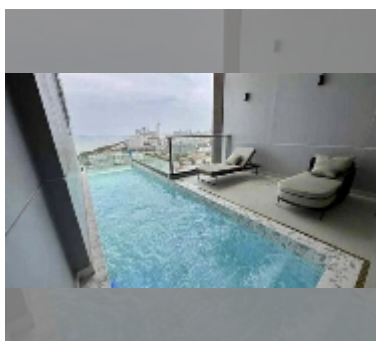

Condo for sale 1 bedroom 80 m² in Copacabana Beach Jomtien, Pattaya

฿ 13,360,000

UNIT PARAMETERS:

UID	FS-241549
quota	foreign quota
type	1 bedroom
size	80m ²
floor	23
view	sea view

PROJECT PARAMETERS:

district	Jomtien
buildings	1
floors	59
built in	2022
maintenance	฿ 48,000/year

FACILITIES:

General information: highrise, meters to beach: 50, minutes to beach: 1, shuttle bus, beach front, open parking, multy-level parking.

Swimming pool: swimming pool, rooftop pool, infinity view, jacuzzi, pool bar , sunbathing area.

Chill zone: chill zone, garden, rooftop chillout.

Health zone: gym, sauna, hamam.

Other: lobby, meeting room, games room, kids playgarden, CCTV, security.

[details](#)