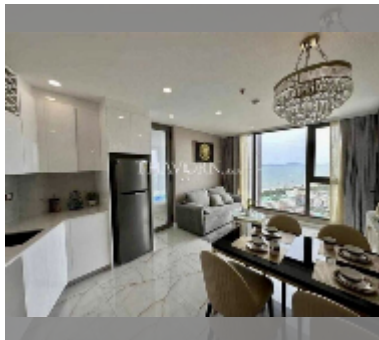

Condo for sale 1 bedroom 80 m² in Copacabana Beach Jomtien, Pattaya

฿ 13,360,000

UNIT PARAMETERS:

UID	FS-241549
quota	foreign quota
type	1 bedroom
size	80m²
floor	23
view	sea view

PROJECT PARAMETERS:

district	Jomtien
buildings	1
floors	59
built in	2022
maintenance	฿ 48,000/year

FACILITIES:

General information: highrise, meters to beach: 50, minutes to beach: 1, shuttle bus, beach front, open parking, multy-level parking.

Swimming pool: swimming pool, rooftop pool, infinity view, jacuzzi, pool bar , sunbathing area.

Chill zone: chill zone, garden, rooftop chillout.

Health zone: gym, sauna, hamam.

Other: lobby, meeting room, games room, kids playgarden, CCTV, security.