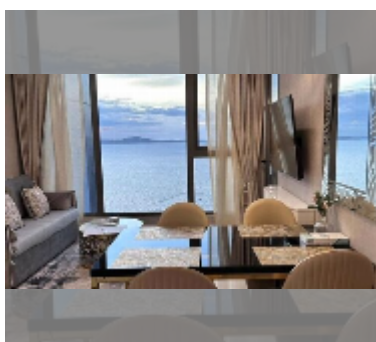

Condo for sale 1 bedroom 80 m² in Copacabana Beach Jomtien, Pattaya

฿ 13,360,000

UNIT PARAMETERS:

UID	FS-241549
quota	foreign quota
type	1 bedroom
size	80m ²
floor	23
view	sea view

PROJECT PARAMETERS:

district	Jomtien
buildings	1
floors	59
built in	2022
maintenance	฿ 48,000/year

Chill zone: chill zone, garden, rooftop chillout.

Health zone: gym, sauna, hamam.

Other: lobby, meeting room, games room, kids playgarden, CCTV, security.

[details](#)