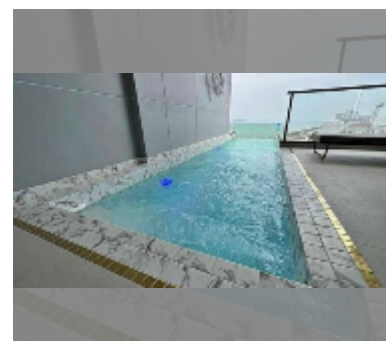

Condo for sale 1 bedroom 80 m² in Copacabana Beach Jomtien, Pattaya

฿ 13,360,000

UNIT PARAMETERS:

UID	FS-241549
quota	foreign quota
type	1 bedroom
size	80m ²
floor	23
view	sea view

PROJECT PARAMETERS:

district	Jomtien
buildings	1
floors	59
built in	2022
maintenance	฿ 48,000/year

FACILITIES:

General information: highrise, meters to beach: 50, minutes to beach: 1, shuttle bus, beach front, open parking, multy-level parking.

Swimming pool: swimming pool, rooftop pool, infinity view, jacuzzi, pool bar , sunbathing area.

Chill zone: chill zone, garden, rooftop chillout.

Health zone: gym, sauna, hamam.

Other: lobby, meeting room, games room, kids playgarden, CCTV, security.

[details](#)