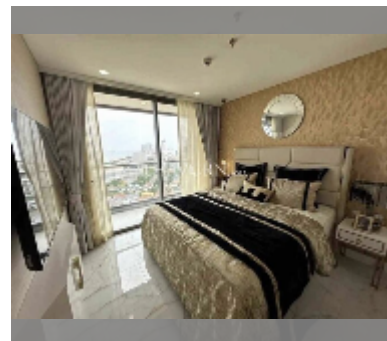

Condo for sale 1 bedroom 80 m² in Copacabana Beach Jomtien, Pattaya

฿ 13,360,000

UNIT PARAMETERS:

UID	FS-241549
quota	foreign quota
type	1 bedroom
size	80m²
floor	23
view	sea view

PROJECT PARAMETERS:

district	Jomtien
buildings	1
floors	59
built in	2022
maintenance	฿ 48,000/year

FACILITIES:

General information: highrise, meters to beach: 50, minutes to beach: 1, shuttle bus, beach front, open parking, multy-level parking.

Swimming pool: swimming pool, rooftop pool, infinity view, jacuzzi, pool bar , sunbathing area.

Chill zone: chill zone, garden, rooftop chillout.

Health zone: gym, sauna, hamam.

Other: lobby, meeting room, games room, kids playgarden, CCTV, security.