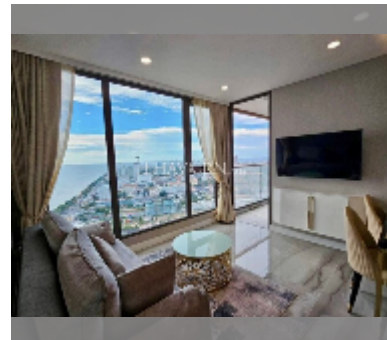

Condo for sale 1 bedroom 80 m² in Copacabana Beach Jomtien, Pattaya

฿ 13,360,000

UNIT PARAMETERS:

UID	FS-241549
quota	foreign quota
type	1 bedroom
size	80m²
floor	23
view	sea view

PROJECT PARAMETERS:

district	Jomtien
buildings	1
floors	59
built in	2022
maintenance	฿ 48,000/year

FACILITIES:

General information: highrise, meters to beach: 50, minutes to beach: 1, shuttle bus, beach front, open parking, multy-level parking.

Swimming pool: swimming pool, rooftop pool, infinity view, jacuzzi, pool bar , sunbathing area.

Chill zone: chill zone, garden, rooftop chillout.

Health zone: gym, sauna, hamam.

Other: lobby, meeting room, games room, kids playgarden, CCTV, security.