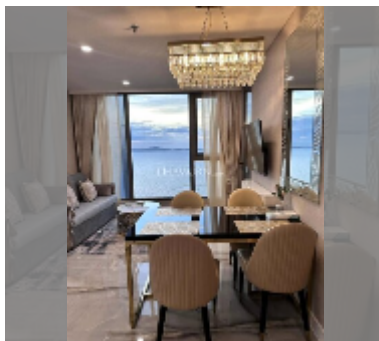

Condo for sale 1 bedroom 80 m² in Copacabana Beach Jomtien, Pattaya

฿ 13,360,000

UNIT PARAMETERS:

UID	FS-241549
quota	foreign quota
type	1 bedroom
size	80m²
floor	23
view	sea view

PROJECT PARAMETERS:

district	Jomtien
buildings	1
floors	59
built in	2022
maintenance	฿ 48,000/year

FACILITIES:

General information: highrise, meters to beach: 50, minutes to beach: 1, shuttle bus, beach front, open parking, multy-level parking.

Swimming pool: swimming pool, rooftop pool, infinity view, jacuzzi, pool bar , sunbathing area.

Chill zone: chill zone, garden, rooftop chillout.

Health zone: gym, sauna, hamam.

Other: lobby, meeting room, games room, kids playgarden, CCTV, security.