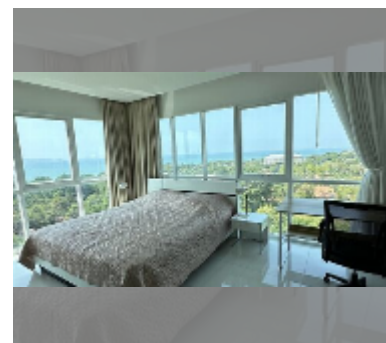

## Condo for sale 2 bedroom 119 m<sup>2</sup> in One Tower Pratumnak, Pattaya

**฿ 10,200,000**

**UNIT PARAMETERS:**

UID	FS-241544
quota	foreign quota
type	2 bedroom
size	119m <sup>2</sup>
floor	9
view	city view

**PROJECT PARAMETERS:**

district	Pratumnak
buildings	1
floors	20
built in	2016
maintenance	฿ 57,120/year

**FACILITIES:**

**General information:** highrise, meters to beach: 60, minutes to beach: 2, open parking, multy-level parking.  
**Swimming pool:** rooftop pool, infinity view.  
**Chill zone:** garden, rooftop chillout.  
**Health zone:** gym, sauna.  
**Other:** lobby, meeting room, CCTV, security.