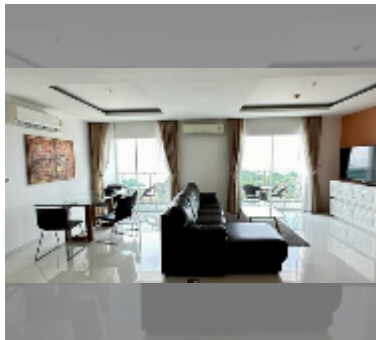

## Condo for sale 2 bedroom 119 m<sup>2</sup> in One Tower Pratumnak, Pattaya

**฿ 10,200,000**

**UNIT PARAMETERS:**

UID	FS-241544
quota	foreign quota
type	2 bedroom
size	119m <sup>2</sup>
floor	9
view	city view

**PROJECT PARAMETERS:**

district	Pratumnak
buildings	1
floors	20
built in	2016
maintenance	฿ 57,120/year

**FACILITIES:**

**General information:** highrise, meters to beach: 60, minutes to beach: 2, open parking, multy-level parking.  
**Swimming pool:** rooftop pool, infinity view.  
**Chill zone:** garden, rooftop chillout.  
**Health zone:** gym, sauna.  
**Other:** lobby, meeting room, CCTV, security.