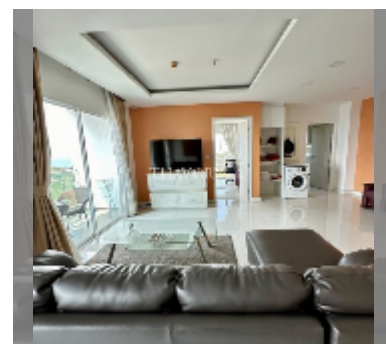

Condo for sale 2 bedroom 119 m² in One Tower Pratumnak, Pattaya

฿ 10,200,000

UNIT PARAMETERS:

UID	FS-241544
quota	foreign quota
type	2 bedroom
size	119m ²
floor	9
view	city view

PROJECT PARAMETERS:

district	Pratumnak
buildings	1
floors	20
built in	2016
maintenance	฿ 57,120/year

FACILITIES:

General information: highrise, meters to beach: 60, minutes to beach: 2, open parking, multy-level parking.
Swimming pool: rooftop pool, infinity view.
Chill zone: garden, rooftop chillout.
Health zone: gym, sauna.
Other: lobby, meeting room, CCTV, security.