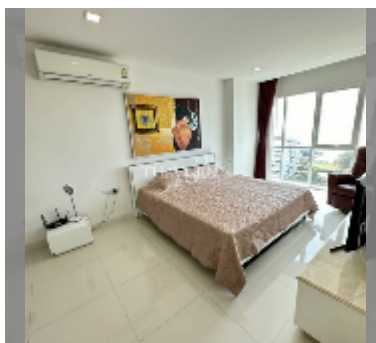

Condo for sale 2 bedroom 119 m² in One Tower Pratumnak, Pattaya

฿ 10,200,000

UNIT PARAMETERS:

UID	FS-241544
quota	foreign quota
type	2 bedroom
size	119m²
floor	9
view	city view

PROJECT PARAMETERS:

district	Pratumnak
buildings	1
floors	20
built in	2016
maintenance	฿ 57,120/year

FACILITIES:

General information: highrise, meters to beach: 60, minutes to beach: 2, open parking, multy-level parking.
Swimming pool: rooftop pool, infinity view.
Chill zone: garden, rooftop chillout.
Health zone: gym, sauna.
Other: lobby, meeting room, CCTV, security.