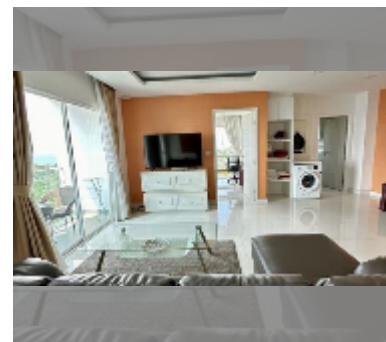

## Condo for sale 2 bedroom 119 m<sup>2</sup> in One Tower Pratumnak, Pattaya

**฿ 10,200,000**

**UNIT PARAMETERS:**

UID	FS-241544
quota	foreign quota
type	2 bedroom
size	119m <sup>2</sup>
floor	9
view	city view

**PROJECT PARAMETERS:**

district	Pratumnak
buildings	1
floors	20
built in	2016
maintenance	฿ 57,120/year

**FACILITIES:**

**General information:** highrise, meters to beach: 60, minutes to beach: 2, open parking, multy-level parking.  
**Swimming pool:** rooftop pool, infinity view.  
**Chill zone:** garden, rooftop chillout.  
**Health zone:** gym, sauna.  
**Other:** lobby, meeting room, CCTV, security.