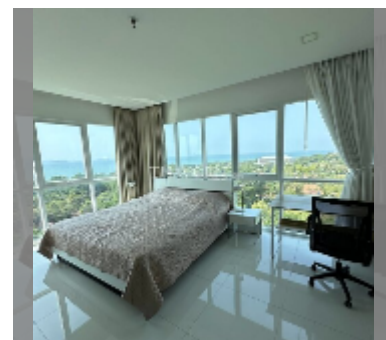

Condo for sale 2 bedroom 119 m² in One Tower Pratumnak, Pattaya

฿ 10,200,000

UNIT PARAMETERS:

UID	FS-241544
quota	foreign quota
type	2 bedroom
size	119m²
floor	9
view	city view

PROJECT PARAMETERS:

district	Pratumnak
buildings	1
floors	20
built in	2016
maintenance	฿ 57,120/year

FACILITIES:

General information: highrise, meters to beach: 60, minutes to beach: 2, open parking, multy-level parking.
Swimming pool: rooftop pool, infinity view.
Chill zone: garden, rooftop chillout.
Health zone: gym, sauna.
Other: lobby, meeting room, CCTV, security.