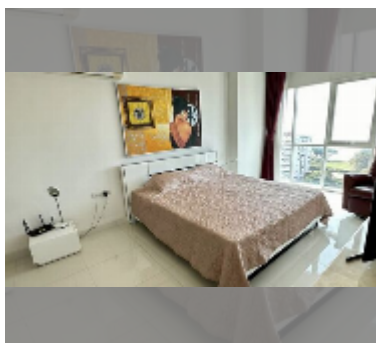

## Condo for sale 2 bedroom 119 m<sup>2</sup> in One Tower Pratumnak, Pattaya

**฿ 10,200,000**

**UNIT PARAMETERS:**

UID	FS-241544
quota	foreign quota
type	2 bedroom
size	119m <sup>2</sup>
floor	9
view	city view

**PROJECT PARAMETERS:**

district	Pratumnak
buildings	1
floors	20
built in	2016
maintenance	฿ 57,120/year

**FACILITIES:**

**General information:** highrise, meters to beach: 60, minutes to beach: 2, open parking, multy-level parking.  
**Swimming pool:** rooftop pool, infinity view.  
**Chill zone:** garden, rooftop chillout.  
**Health zone:** gym, sauna.  
**Other:** lobby, meeting room, CCTV, security.