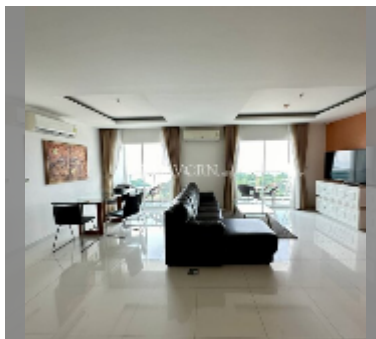

Condo for sale 2 bedroom 119 m² in One Tower Pratumnak, Pattaya

฿ 10,200,000

UNIT PARAMETERS:

UID	FS-241544
quota	foreign quota
type	2 bedroom
size	119m ²
floor	9
view	city view

PROJECT PARAMETERS:

district	Pratumnak
buildings	1
floors	20
built in	2016
maintenance	฿ 57,120/year

FACILITIES:

General information: highrise, meters to beach: 60, minutes to beach: 2, open parking, multy-level parking.
Swimming pool: rooftop pool, infinity view.
Chill zone: garden, rooftop chillout.
Health zone: gym, sauna.
Other: lobby, meeting room, CCTV, security.