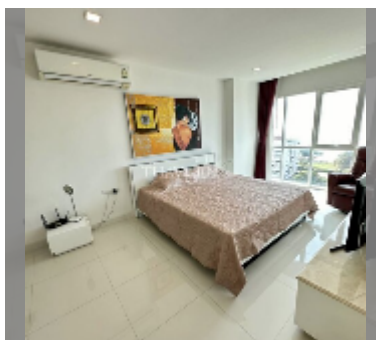

Condo for sale 2 bedroom 119 m² in One Tower Pratumnak, Pattaya

฿ 10,200,000

UNIT PARAMETERS:

UID	FS-241544
quota	foreign quota
type	2 bedroom
size	119m²
floor	9
view	city view

PROJECT PARAMETERS:

district	Pratumnak
buildings	1
floors	20
built in	2016
maintenance	฿ 57,120/year

FACILITIES:

General information: highrise, meters to beach: 60, minutes to beach: 2, open parking, multy-level parking.
Swimming pool: rooftop pool, infinity view.
Chill zone: garden, rooftop chillout.
Health zone: gym, sauna.
Other: lobby, meeting room, CCTV, security.