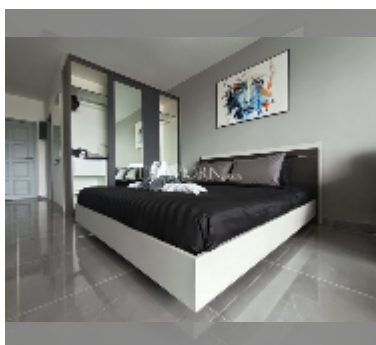

Condo for sale studio 48 m² in View Talay 5, Pattaya

฿ 2,999,000

UNIT PARAMETERS:

UID	FS-241536
quota	thai quota
type	studio
size	48m²
floor	14
view	sea view
quality	excellent
online viewing	yes

PROJECT PARAMETERS:

district	Thappraya
buildings	2
floors	22
built in	2007
maintenance	฿ 11,520/year

FACILITIES:

General information: highrise, meters to beach: 150, minutes to beach: 3, open parking, covered parking.

Swimming pool: swimming pool.

Other: reception, CCTV, security, minimart, laundry, room service.