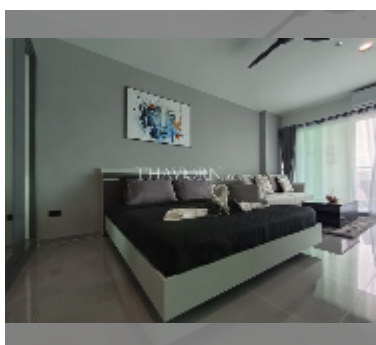

Condo for sale studio 48 m² in View Talay 5, Pattaya

฿ 2,999,000

UNIT PARAMETERS:

UID	FS-241536
quota	thai quota
type	studio
size	48m²
floor	14
view	sea view
quality	excellent
online viewing	yes

PROJECT PARAMETERS:

district	Thappraya
buildings	2
floors	22
built in	2007
maintenance	฿ 11,520/year

FACILITIES:

General information: highrise, meters to beach: 150, minutes to beach: 3, open parking, covered parking.

Swimming pool: swimming pool.

Other: reception, CCTV, security, minimart, laundry, room service.