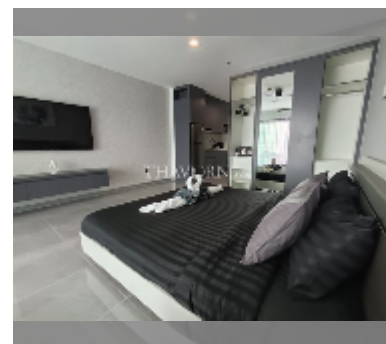

Condo for sale studio 48 m² in View Talay 5, Pattaya

฿ 2,999,000

UNIT PARAMETERS:

UID	FS-241536
quota	thai quota
type	studio
size	48m²
floor	14
view	sea view
quality	excellent
online viewing	yes

PROJECT PARAMETERS:

district	Thappraya
buildings	2
floors	22
built in	2007
maintenance	฿ 11,520/year

FACILITIES:

General information: highrise, meters to beach: 150, minutes to beach: 3, open parking, covered parking.

Swimming pool: swimming pool.

Other: reception, CCTV, security, minimart, laundry, room service.