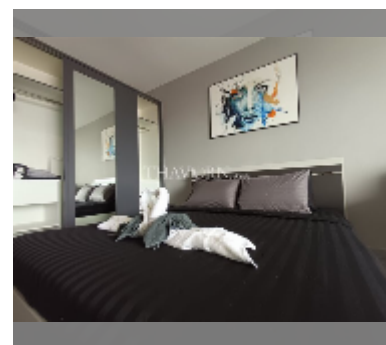

Condo for sale studio 48 m² in View Talay 5, Pattaya

฿ 2,999,000

UNIT PARAMETERS:

UID	FS-241536
quota	thai quota
type	studio
size	48m²
floor	14
view	sea view
quality	excellent
online viewing	yes

PROJECT PARAMETERS:

district	Thappraya
buildings	2
floors	22
built in	2007
maintenance	฿ 11,520/year

FACILITIES:

General information: highrise, meters to beach: 150, minutes to beach: 3, open parking, covered parking.

Swimming pool: swimming pool.

Other: reception, CCTV, security, minimart, laundry, room service.