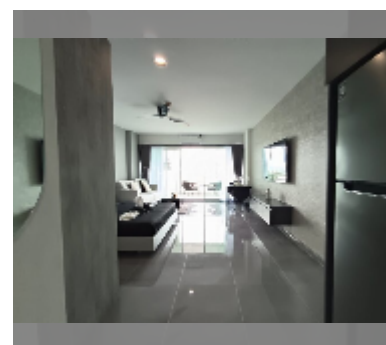

Condo for sale studio 48 m² in View Talay 5, Pattaya

฿ 2,999,000

UNIT PARAMETERS:

UID	FS-241536
quota	thai quota
type	studio
size	48m²
floor	14
view	sea view
quality	excellent
online viewing	yes

PROJECT PARAMETERS:

district	Thappraya
buildings	2
floors	22
built in	2007
maintenance	฿ 11,520/year

FACILITIES:

General information: highrise, meters to beach: 150, minutes to beach: 3, open parking, covered parking.

Swimming pool: swimming pool.

Other: reception, CCTV, security, minimart, laundry, room service.