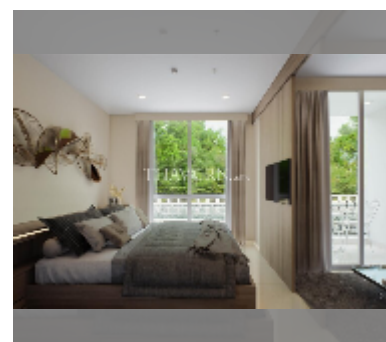

Condo for sale 1 bedroom 25.3 m² in Harmonia City Garden, Pattaya

฿ 2,570,000

UNIT PARAMETERS:

UID	FS-241534
quota	foreign quota
type	1 bedroom
size	25.3m ²
floor	6
view	pool view

PROJECT PARAMETERS:

district	Thappraya
buildings	4
floors	8
built in	2028

FACILITIES:

General information: boutique, underground parking.

Swimming pool: swimming pool, rooftop pool, jacuzzi.

Chill zone: chill zone, garden.

Health zone: gym, sauna, steam, yoga room, SPA.

Other: reception, kids playgarden, CCTV, security.