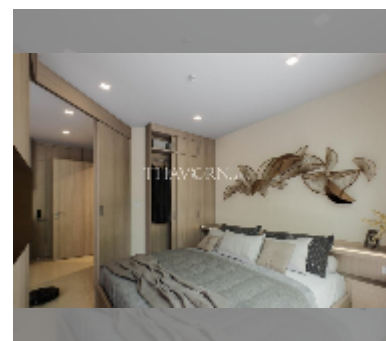

Condo for sale 1 bedroom 25.3 m² in Harmonia City Garden, Pattaya

฿ 2,570,000

UNIT PARAMETERS:

UID	FS-241534
quota	foreign quota
type	1 bedroom
size	25.3m²
floor	6
view	pool view

PROJECT PARAMETERS:

district	Thappraya
buildings	4
floors	8
built in	2028

FACILITIES:

General information: boutique, underground parking.

Swimming pool: swimming pool, rooftop pool, jacuzzi.

Chill zone: chill zone, garden.

Health zone: gym, sauna, steam, yoga room, SPA.

Other: reception, kids playgarden, CCTV, security.