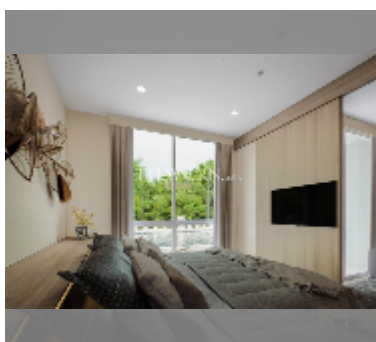

Condo for sale 1 bedroom 25.3 m² in Harmonia City Garden, Pattaya

฿ 2,570,000

UNIT PARAMETERS:

UID	FS-241534
quota	foreign quota
type	1 bedroom
size	25.3m²
floor	6
view	pool view

PROJECT PARAMETERS:

district	Thappraya
buildings	4
floors	8
built in	2028

FACILITIES:

General information: boutique, underground parking.

Swimming pool: swimming pool, rooftop pool, jacuzzi.

Chill zone: chill zone, garden.

Health zone: gym, sauna, steam, yoga room, SPA.

Other: reception, kids playgarden, CCTV, security.