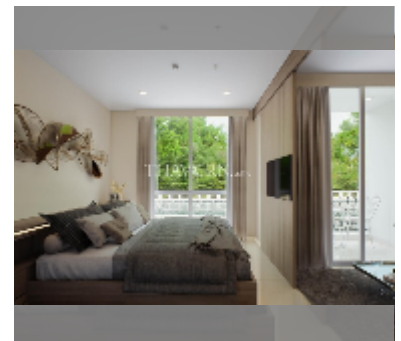

Condo for sale 1 bedroom 25.3 m² in Harmonia City Garden, Pattaya

฿ 2,570,000

UNIT PARAMETERS:

UID	FS-241534
quota	foreign quota
type	1 bedroom
size	25.3m²
floor	6
view	pool view

PROJECT PARAMETERS:

district	Thappraya
buildings	4
floors	8
built in	2028

FACILITIES:

General information: boutique, underground parking.

Swimming pool: swimming pool, rooftop pool, jacuzzi.

Chill zone: chill zone, garden.

Health zone: gym, sauna, steam, yoga room, SPA.

Other: reception, kids playgarden, CCTV, security.