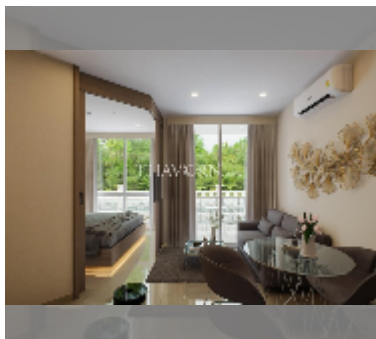

Condo for sale 1 bedroom 25.3 m² in Harmonia City Garden, Pattaya

฿ 2,570,000

UNIT PARAMETERS:

UID	FS-241534
quota	foreign quota
type	1 bedroom
size	25.3m ²
floor	6
view	pool view

PROJECT PARAMETERS:

district	Thappraya
buildings	4
floors	8
built in	2028

FACILITIES:

General information: boutique, underground parking.

Swimming pool: swimming pool, rooftop pool, jacuzzi.

Chill zone: chill zone, garden.

Health zone: gym, sauna, steam, yoga room, SPA.

Other: reception, kids playgarden, CCTV, security.