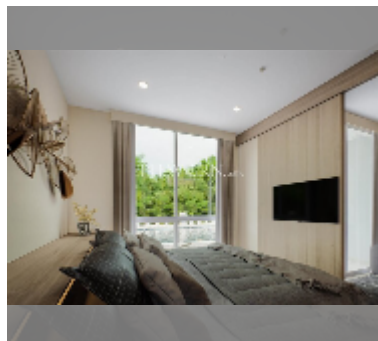

Condo for sale 1 bedroom 25.3 m² in Harmonia City Garden, Pattaya

฿ 2,570,000

UNIT PARAMETERS:

UID	FS-241534
quota	foreign quota
type	1 bedroom
size	25.3m²
floor	6
view	pool view

PROJECT PARAMETERS:

district	Thappraya
buildings	4
floors	8
built in	2028

FACILITIES:

General information: boutique, underground parking.

Swimming pool: swimming pool, rooftop pool, jacuzzi.

Chill zone: chill zone, garden.

Health zone: gym, sauna, steam, yoga room, SPA.

Other: reception, kids playgarden, CCTV, security.