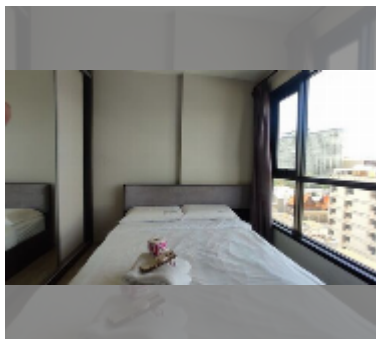

Condo for sale 1 bedroom 30 m² in The Base Central Pattaya, Pattaya

฿ 3,390,000

UNIT PARAMETERS:

UID	FS-241532
quota	foreign quota
type	1 bedroom
size	30m²
floor	10
view	city view
online viewing	yes

PROJECT PARAMETERS:

district	Central Pattaya
buildings	3
floors	32
built in	2016

FACILITIES:

General information: highrise, meters to beach: 100, minutes to beach: 5, covered parking.

Swimming pool: swimming pool, rooftop pool.

Chill zone: garden, rooftop chillout, barbeque areas.

Health zone: gym.

Other: lobby, CCTV, security.