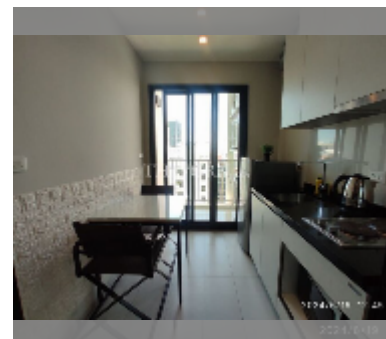

Condo for sale 1 bedroom 30 m² in The Base Central Pattaya, Pattaya

฿ 3,390,000

UNIT PARAMETERS:

UID	FS-241532
quota	foreign quota
type	1 bedroom
size	30m²
floor	10
view	city view
online viewing	yes

PROJECT PARAMETERS:

district	Central Pattaya
buildings	3
floors	32
built in	2016

FACILITIES:

General information: highrise, meters to beach: 100, minutes to beach: 5, covered parking.

Swimming pool: swimming pool, rooftop pool.

Chill zone: garden, rooftop chillout, barbeque areas.

Health zone: gym.

Other: lobby, CCTV, security.