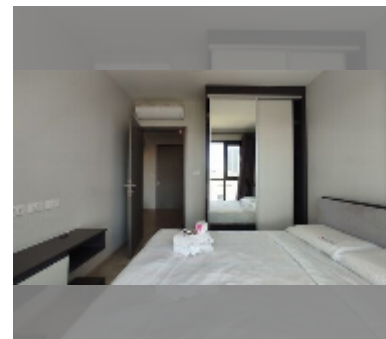

Condo for sale 1 bedroom 30 m² in The Base Central Pattaya, Pattaya

฿ 3,390,000

UNIT PARAMETERS:

UID	FS-241532
quota	foreign quota
type	1 bedroom
size	30m²
floor	10
view	city view
online viewing	yes

PROJECT PARAMETERS:

district	Central Pattaya
buildings	3
floors	32
built in	2016

FACILITIES:

General information: highrise, meters to beach: 100, minutes to beach: 5, covered parking.

Swimming pool: swimming pool, rooftop pool.

Chill zone: garden, rooftop chillout, barbeque areas.

Health zone: gym.

Other: lobby, CCTV, security.