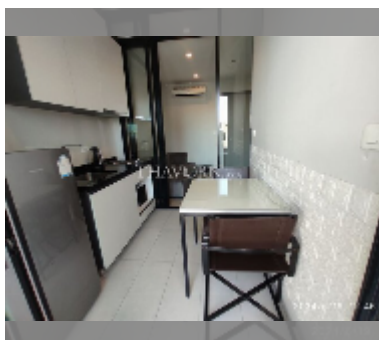

Condo for sale 1 bedroom 30 m² in The Base Central Pattaya, Pattaya

฿ 3,390,000

UNIT PARAMETERS:

UID	FS-241532
quota	foreign quota
type	1 bedroom
size	30m²
floor	10
view	city view
online viewing	yes

PROJECT PARAMETERS:

district	Central Pattaya
buildings	3
floors	32
built in	2016

FACILITIES:

General information: highrise, meters to beach: 100, minutes to beach: 5, covered parking.

Swimming pool: swimming pool, rooftop pool.

Chill zone: garden, rooftop chillout, barbeque areas.

Health zone: gym.

Other: lobby, CCTV, security.