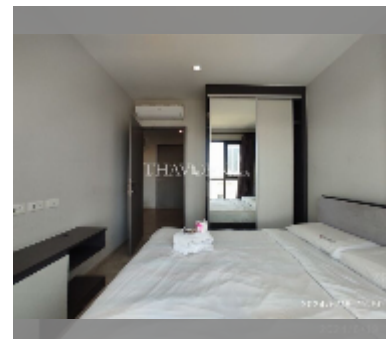

Condo for sale 1 bedroom 30 m² in The Base Central Pattaya, Pattaya

฿ 3,390,000

UNIT PARAMETERS:

UID	FS-241532
quota	foreign quota
type	1 bedroom
size	30m²
floor	10
view	city view
online viewing	yes

PROJECT PARAMETERS:

district	Central Pattaya
buildings	3
floors	32
built in	2016

FACILITIES:

General information: highrise, meters to beach: 100, minutes to beach: 5, covered parking.

Swimming pool: swimming pool, rooftop pool.

Chill zone: garden, rooftop chillout, barbeque areas.

Health zone: gym.

Other: lobby, CCTV, security.