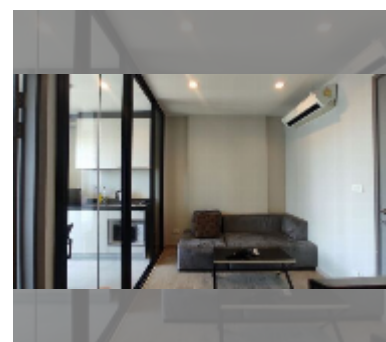

Condo for sale 1 bedroom 30 m² in The Base Central Pattaya, Pattaya

฿ 3,390,000

UNIT PARAMETERS:

UID	FS-241532
quota	foreign quota
type	1 bedroom
size	30m²
floor	10
view	city view
online viewing	yes

PROJECT PARAMETERS:

district	Central Pattaya
buildings	3
floors	32
built in	2016

FACILITIES:

General information: highrise, meters to beach: 100, minutes to beach: 5, covered parking.

Swimming pool: swimming pool, rooftop pool.

Chill zone: garden, rooftop chillout, barbeque areas.

Health zone: gym.

Other: lobby, CCTV, security.