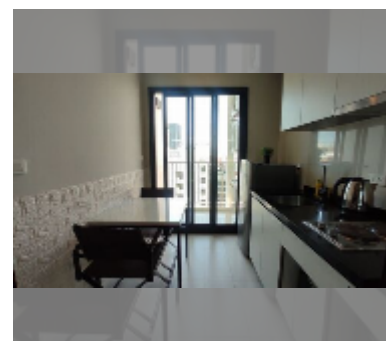

Condo for sale 1 bedroom 30 m² in The Base Central Pattaya, Pattaya

฿ 3,390,000

UNIT PARAMETERS:

UID	FS-241532
quota	foreign quota
type	1 bedroom
size	30m²
floor	10
view	city view
online viewing	yes

PROJECT PARAMETERS:

district	Central Pattaya
buildings	3
floors	32
built in	2016

FACILITIES:

General information: highrise, meters to beach: 100, minutes to beach: 5, covered parking.

Swimming pool: swimming pool, rooftop pool.

Chill zone: garden, rooftop chillout, barbeque areas.

Health zone: gym.

Other: lobby, CCTV, security.