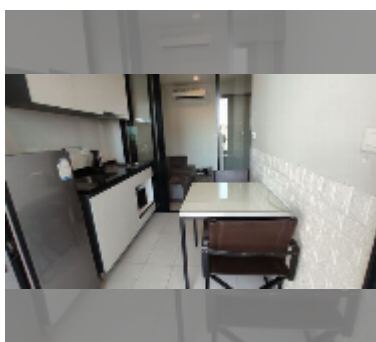

Condo for sale 1 bedroom 30 m² in The Base Central Pattaya, Pattaya

฿ 3,390,000

UNIT PARAMETERS:

UID	FS-241532
quota	foreign quota
type	1 bedroom
size	30m ²
floor	10
view	city view
online viewing	yes

PROJECT PARAMETERS:

district	Central Pattaya
buildings	3
floors	32
built in	2016

FACILITIES:

General information: highrise, meters to beach: 100, minutes to beach: 5, covered parking.

Swimming pool: swimming pool, rooftop pool.

Chill zone: garden, rooftop chillout, barbeque areas.

Health zone: gym.

Other: lobby, CCTV, security.

[details](#)