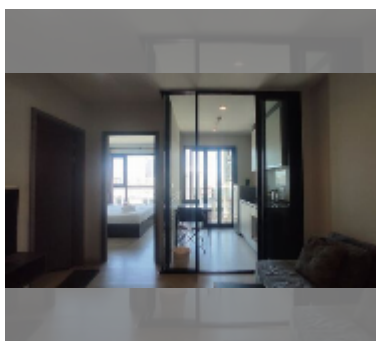

Condo for sale 1 bedroom 30 m² in The Base Central Pattaya, Pattaya

฿ 3,390,000

UNIT PARAMETERS:

UID	FS-241532
quota	foreign quota
type	1 bedroom
size	30m²
floor	10
view	city view
online viewing	yes

PROJECT PARAMETERS:

district	Central Pattaya
buildings	3
floors	32
built in	2016

FACILITIES:

General information: highrise, meters to beach: 100, minutes to beach: 5, covered parking.

Swimming pool: swimming pool, rooftop pool.

Chill zone: garden, rooftop chillout, barbeque areas.

Health zone: gym.

Other: lobby, CCTV, security.