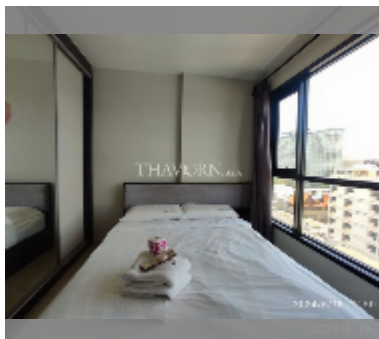

Condo for sale 1 bedroom 30 m² in The Base Central Pattaya, Pattaya

฿ 3,390,000

UNIT PARAMETERS:

UID	FS-241532
quota	foreign quota
type	1 bedroom
size	30m²
floor	10
view	city view
online viewing	yes

PROJECT PARAMETERS:

district	Central Pattaya
buildings	3
floors	32
built in	2016

FACILITIES:

General information: highrise, meters to beach: 100, minutes to beach: 5, covered parking.

Swimming pool: swimming pool, rooftop pool.

Chill zone: garden, rooftop chillout, barbeque areas.

Health zone: gym.

Other: lobby, CCTV, security.