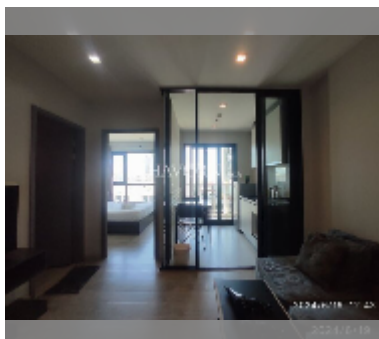

Condo for sale 1 bedroom 30 m² in The Base Central Pattaya, Pattaya

฿ 3,390,000

UNIT PARAMETERS:

UID	FS-241532
quota	foreign quota
type	1 bedroom
size	30m²
floor	10
view	city view
online viewing	yes

PROJECT PARAMETERS:

district	Central Pattaya
buildings	3
floors	32
built in	2016

FACILITIES:

General information: highrise, meters to beach: 100, minutes to beach: 5, covered parking.

Swimming pool: swimming pool, rooftop pool.

Chill zone: garden, rooftop chillout, barbeque areas.

Health zone: gym.

Other: lobby, CCTV, security.