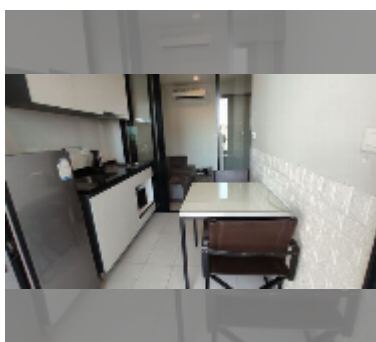

Condo for sale 1 bedroom 30 m² in The Base Central Pattaya, Pattaya

฿ 3,390,000

UNIT PARAMETERS:

UID	FS-241532
quota	foreign quota
type	1 bedroom
size	30m²
floor	10
view	city view
online viewing	yes

PROJECT PARAMETERS:

district	Central Pattaya
buildings	3
floors	32
built in	2016

FACILITIES:

General information: highrise, meters to beach: 100, minutes to beach: 5, covered parking.

Swimming pool: swimming pool, rooftop pool.

Chill zone: garden, rooftop chillout, barbeque areas.

Health zone: gym.

Other: lobby, CCTV, security.