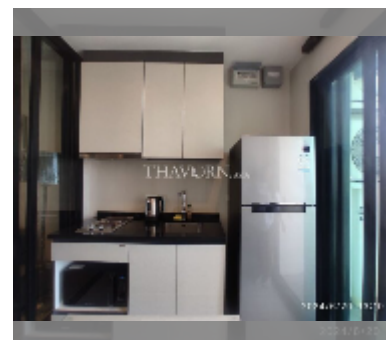

Condo for sale 1 bedroom 30 m² in The Base Central Pattaya, Pattaya

฿ 3,390,000

UNIT PARAMETERS:

UID	FS-241531
quota	foreign quota
type	1 bedroom
size	30m²
floor	10
view	city view
online viewing	yes

PROJECT PARAMETERS:

district	Central Pattaya
buildings	3
floors	32
built in	2016

FACILITIES:

General information: highrise, meters to beach: 100, minutes to beach: 5, covered parking.

Swimming pool: swimming pool, rooftop pool.

Chill zone: garden, rooftop chillout, barbeque areas.

Health zone: gym.

Other: lobby, CCTV, security.