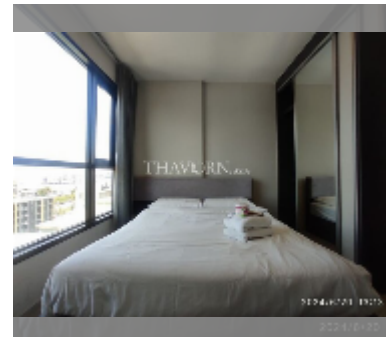

Condo for sale 1 bedroom 30 m² in The Base Central Pattaya, Pattaya

฿ 3,390,000

UNIT PARAMETERS:

UID	FS-241531
quota	foreign quota
type	1 bedroom
size	30m²
floor	10
view	city view
online viewing	yes

PROJECT PARAMETERS:

district	Central Pattaya
buildings	3
floors	32
built in	2016

FACILITIES:

General information: highrise, meters to beach: 100, minutes to beach: 5, covered parking.

Swimming pool: swimming pool, rooftop pool.

Chill zone: garden, rooftop chillout, barbeque areas.

Health zone: gym.

Other: lobby, CCTV, security.