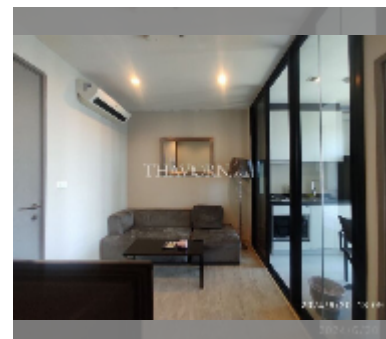

Condo for sale 1 bedroom 30 m² in The Base Central Pattaya, Pattaya

฿ 3,390,000

UNIT PARAMETERS:

UID	FS-241531
quota	foreign quota
type	1 bedroom
size	30m ²
floor	10
view	city view
online viewing	yes

PROJECT PARAMETERS:

district	Central Pattaya
buildings	3
floors	32
built in	2016

FACILITIES:

General information: highrise, meters to beach: 100, minutes to beach: 5, covered parking.

Swimming pool: swimming pool, rooftop pool.

Chill zone: garden, rooftop chillout, barbeque areas.

Health zone: gym.

Other: lobby, CCTV, security.

[details](#)