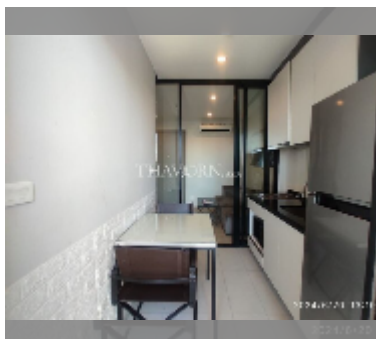

Condo for sale 1 bedroom 30 m² in The Base Central Pattaya, Pattaya

฿ 3,390,000

UNIT PARAMETERS:

UID	FS-241531
quota	foreign quota
type	1 bedroom
size	30m²
floor	10
view	city view
online viewing	yes

PROJECT PARAMETERS:

district	Central Pattaya
buildings	3
floors	32
built in	2016

FACILITIES:

General information: highrise, meters to beach: 100, minutes to beach: 5, covered parking.

Swimming pool: swimming pool, rooftop pool.

Chill zone: garden, rooftop chillout, barbeque areas.

Health zone: gym.

Other: lobby, CCTV, security.