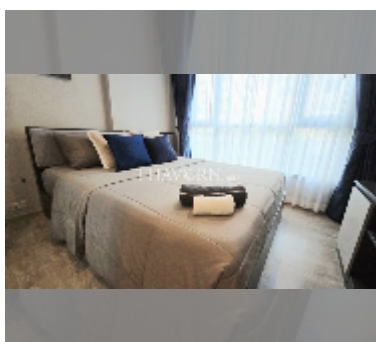

Condo for sale 1 bedroom 29.9 m² in The Base Central Pattaya, Pattaya

฿ 2,990,000

UNIT PARAMETERS:

UID	FS-241530
quota	thai quota
type	1 bedroom
size	29.9m²
floor	2
view	city view
quality	good
equipment: furniture	
online viewing	yes

PROJECT PARAMETERS:

district	Central Pattaya
buildings	3
floors	32
built in	2016

FACILITIES:

General information: highrise, meters to beach: 100, minutes to beach: 5, covered parking.

Swimming pool: swimming pool, rooftop pool.

Chill zone: garden, rooftop chillout, barbeque areas.

Health zone: gym.

Other: lobby, CCTV, security.