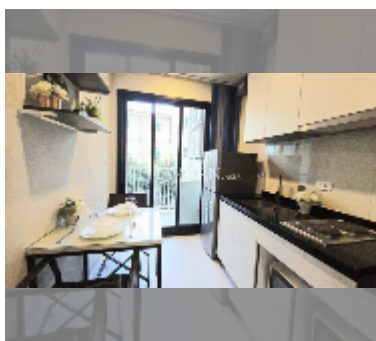

Condo for sale 1 bedroom 29.9 m² in The Base Central Pattaya, Pattaya

฿ 2,990,000

UNIT PARAMETERS:

UID	FS-241530
quota	thai quota
type	1 bedroom
size	29.9m²
floor	2
view	city view
quality	good
equipment: furniture	
online viewing	yes

PROJECT PARAMETERS:

district	Central Pattaya
buildings	3
floors	32
built in	2016

FACILITIES:

General information: highrise, meters to beach: 100, minutes to beach: 5, covered parking.

Swimming pool: swimming pool, rooftop pool.

Chill zone: garden, rooftop chillout, barbeque areas.

Health zone: gym.

Other: lobby, CCTV, security.