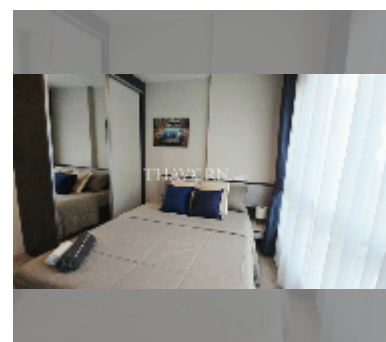

Condo for sale 1 bedroom 29.9 m² in The Base Central Pattaya, Pattaya

฿ 2,990,000

UNIT PARAMETERS:

UID	FS-241530
quota	thai quota
type	1 bedroom
size	29.9m²
floor	2
view	city view
quality	good
equipment: furniture	
online viewing	yes

PROJECT PARAMETERS:

district	Central Pattaya
buildings	3
floors	32
built in	2016

FACILITIES:

General information: highrise, meters to beach: 100, minutes to beach: 5, covered parking.

Swimming pool: swimming pool, rooftop pool.

Chill zone: garden, rooftop chillout, barbeque areas.

Health zone: gym.

Other: lobby, CCTV, security.