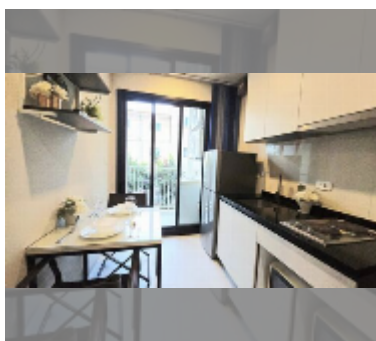

Condo for sale 1 bedroom 29.9 m² in The Base Central Pattaya, Pattaya

฿ 2,990,000

UNIT PARAMETERS:

UID	FS-241530
quota	thai quota
type	1 bedroom
size	29.9m²
floor	2
view	city view
quality	good
equipment: furniture	
online viewing	yes

PROJECT PARAMETERS:

district	Central Pattaya
buildings	3
floors	32
built in	2016

FACILITIES:

General information: highrise, meters to beach: 100, minutes to beach: 5, covered parking.

Swimming pool: swimming pool, rooftop pool.

Chill zone: garden, rooftop chillout, barbeque areas.

Health zone: gym.

Other: lobby, CCTV, security.