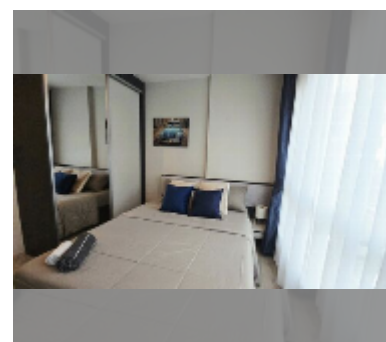

Condo for sale 1 bedroom 29.9 m² in The Base Central Pattaya, Pattaya

฿ 2,990,000

UNIT PARAMETERS:

UID	FS-241530
quota	thai quota
type	1 bedroom
size	29.9m²
floor	2
view	city view
quality	good
equipment: furniture	
online viewing	yes

PROJECT PARAMETERS:

district	Central Pattaya
buildings	3
floors	32
built in	2016

FACILITIES:

General information: highrise, meters to beach: 100, minutes to beach: 5, covered parking.

Swimming pool: swimming pool, rooftop pool.

Chill zone: garden, rooftop chillout, barbeque areas.

Health zone: gym.

Other: lobby, CCTV, security.