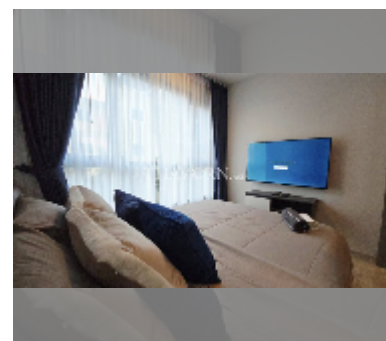

Condo for sale 1 bedroom 29.9 m² in The Base Central Pattaya, Pattaya

฿ 2,990,000

UNIT PARAMETERS:

UID	FS-241530
quota	thai quota
type	1 bedroom
size	29.9m²
floor	2
view	city view
quality	good
equipment: furniture	
online viewing	yes

PROJECT PARAMETERS:

district	Central Pattaya
buildings	3
floors	32
built in	2016

FACILITIES:

General information: highrise, meters to beach: 100, minutes to beach: 5, covered parking.

Swimming pool: swimming pool, rooftop pool.

Chill zone: garden, rooftop chillout, barbeque areas.

Health zone: gym.

Other: lobby, CCTV, security.