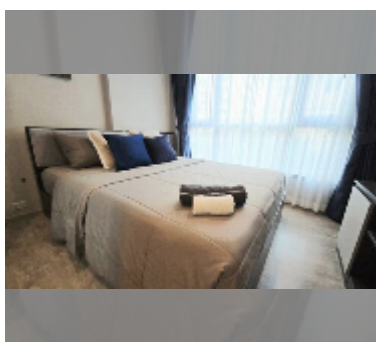

Condo for sale 1 bedroom 29.9 m² in The Base Central Pattaya, Pattaya

฿ 2,990,000

UNIT PARAMETERS:

UID	FS-241530
quota	thai quota
type	1 bedroom
size	29.9m²
floor	2
view	city view
quality	good
equipment: furniture	
online viewing	yes

PROJECT PARAMETERS:

district	Central Pattaya
buildings	3
floors	32
built in	2016

FACILITIES:

General information: highrise, meters to beach: 100, minutes to beach: 5, covered parking.

Swimming pool: swimming pool, rooftop pool.

Chill zone: garden, rooftop chillout, barbeque areas.

Health zone: gym.

Other: lobby, CCTV, security.