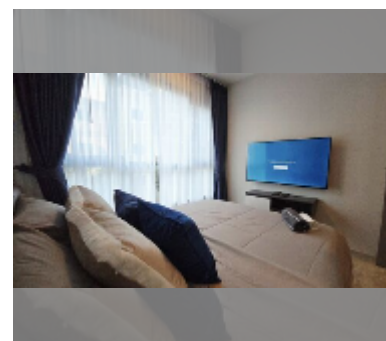

Condo for sale 1 bedroom 29.9 m² in The Base Central Pattaya, Pattaya

฿ 2,990,000

UNIT PARAMETERS:

UID	FS-241530
quota	thai quota
type	1 bedroom
size	29.9m²
floor	2
view	city view
quality	good
equipment: furniture	
online viewing	yes

PROJECT PARAMETERS:

district	Central Pattaya
buildings	3
floors	32
built in	2016

FACILITIES:

General information: highrise, meters to beach: 100, minutes to beach: 5, covered parking.

Swimming pool: swimming pool, rooftop pool.

Chill zone: garden, rooftop chillout, barbeque areas.

Health zone: gym.

Other: lobby, CCTV, security.