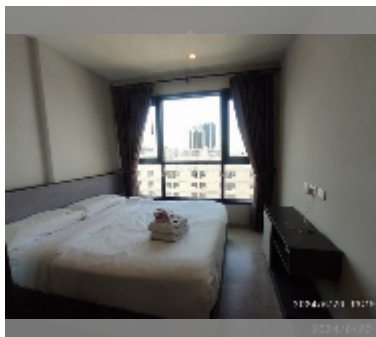

Condo for sale 1 bedroom 30 m² in The Base Central Pattaya, Pattaya

฿ 3,390,000

UNIT PARAMETERS:

UID	FS-241529
quota	foreign quota
type	1 bedroom
size	30m²
floor	10
view	city view
online viewing	yes

PROJECT PARAMETERS:

district	Central Pattaya
buildings	3
floors	32
built in	2016

FACILITIES:

General information: highrise, meters to beach: 100, minutes to beach: 5, covered parking.

Swimming pool: swimming pool, rooftop pool.

Chill zone: garden, rooftop chillout, barbeque areas.

Health zone: gym.

Other: lobby, CCTV, security.