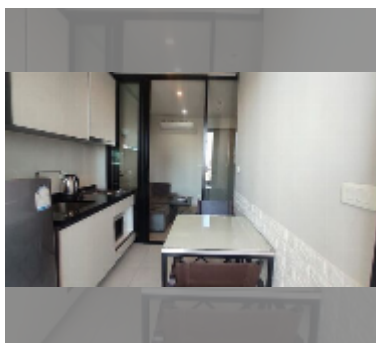

Condo for sale 1 bedroom 30 m² in The Base Central Pattaya, Pattaya

฿ 3,390,000

UNIT PARAMETERS:

UID	FS-241529
quota	foreign quota
type	1 bedroom
size	30m²
floor	10
view	city view
online viewing	yes

PROJECT PARAMETERS:

district	Central Pattaya
buildings	3
floors	32
built in	2016

FACILITIES:

General information: highrise, meters to beach: 100, minutes to beach: 5, covered parking.

Swimming pool: swimming pool, rooftop pool.

Chill zone: garden, rooftop chillout, barbeque areas.

Health zone: gym.

Other: lobby, CCTV, security.