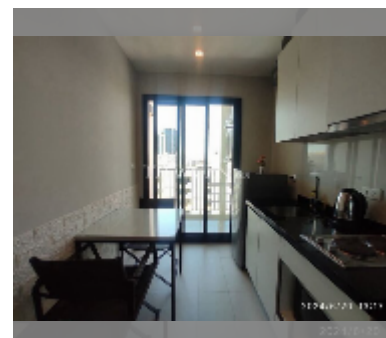

Condo for sale 1 bedroom 30 m² in The Base Central Pattaya, Pattaya

฿ 3,390,000

UNIT PARAMETERS:

UID	FS-241529
quota	foreign quota
type	1 bedroom
size	30m²
floor	10
view	city view
online viewing	yes

PROJECT PARAMETERS:

district	Central Pattaya
buildings	3
floors	32
built in	2016

FACILITIES:

General information: highrise, meters to beach: 100, minutes to beach: 5, covered parking.

Swimming pool: swimming pool, rooftop pool.

Chill zone: garden, rooftop chillout, barbeque areas.

Health zone: gym.

Other: lobby, CCTV, security.