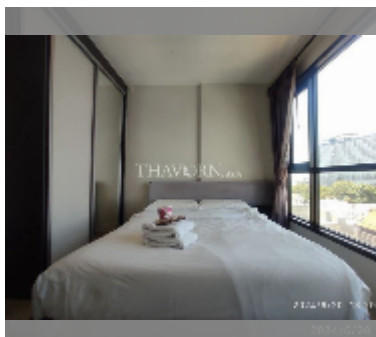

Condo for sale 1 bedroom 30 m² in The Base Central Pattaya, Pattaya

฿ 3,390,000

UNIT PARAMETERS:

UID	FS-241529
quota	foreign quota
type	1 bedroom
size	30m²
floor	10
view	city view
online viewing	yes

PROJECT PARAMETERS:

district	Central Pattaya
buildings	3
floors	32
built in	2016

FACILITIES:

General information: highrise, meters to beach: 100, minutes to beach: 5, covered parking.

Swimming pool: swimming pool, rooftop pool.

Chill zone: garden, rooftop chillout, barbeque areas.

Health zone: gym.

Other: lobby, CCTV, security.