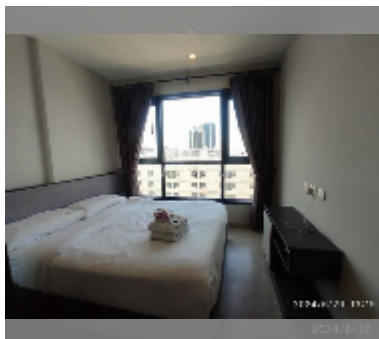

Condo for sale 1 bedroom 30 m² in The Base Central Pattaya, Pattaya

฿ 3,390,000

UNIT PARAMETERS:

UID	FS-241529
quota	foreign quota
type	1 bedroom
size	30m²
floor	10
view	city view
online viewing	yes

PROJECT PARAMETERS:

district	Central Pattaya
buildings	3
floors	32
built in	2016

FACILITIES:

General information: highrise, meters to beach: 100, minutes to beach: 5, covered parking.

Swimming pool: swimming pool, rooftop pool.

Chill zone: garden, rooftop chillout, barbeque areas.

Health zone: gym.

Other: lobby, CCTV, security.