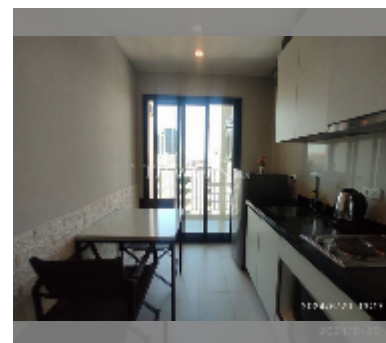

Condo for sale 1 bedroom 30 m² in The Base Central Pattaya, Pattaya

฿ 3,390,000

UNIT PARAMETERS:

UID	FS-241529
quota	foreign quota
type	1 bedroom
size	30m²
floor	10
view	city view
online viewing	yes

PROJECT PARAMETERS:

district	Central Pattaya
buildings	3
floors	32
built in	2016

FACILITIES:

General information: highrise, meters to beach: 100, minutes to beach: 5, covered parking.

Swimming pool: swimming pool, rooftop pool.

Chill zone: garden, rooftop chillout, barbeque areas.

Health zone: gym.

Other: lobby, CCTV, security.