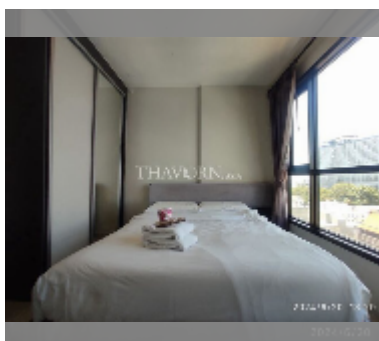

Condo for sale 1 bedroom 30 m² in The Base Central Pattaya, Pattaya

฿ 3,390,000

UNIT PARAMETERS:

UID	FS-241529
quota	foreign quota
type	1 bedroom
size	30m²
floor	10
view	city view
online viewing	yes

PROJECT PARAMETERS:

district	Central Pattaya
buildings	3
floors	32
built in	2016

FACILITIES:

General information: highrise, meters to beach: 100, minutes to beach: 5, covered parking.

Swimming pool: swimming pool, rooftop pool.

Chill zone: garden, rooftop chillout, barbeque areas.

Health zone: gym.

Other: lobby, CCTV, security.