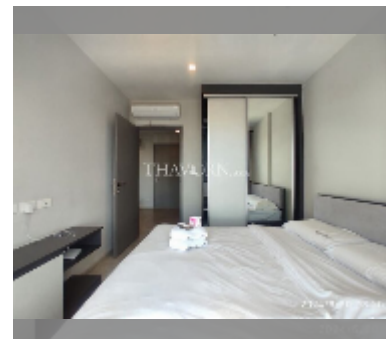

Condo for sale 1 bedroom 30 m² in The Base Central Pattaya, Pattaya

฿ 3,390,000

UNIT PARAMETERS:

UID	FS-241529
quota	foreign quota
type	1 bedroom
size	30m²
floor	10
view	city view
online viewing	yes

PROJECT PARAMETERS:

district	Central Pattaya
buildings	3
floors	32
built in	2016

FACILITIES:

General information: highrise, meters to beach: 100, minutes to beach: 5, covered parking.

Swimming pool: swimming pool, rooftop pool.

Chill zone: garden, rooftop chillout, barbeque areas.

Health zone: gym.

Other: lobby, CCTV, security.