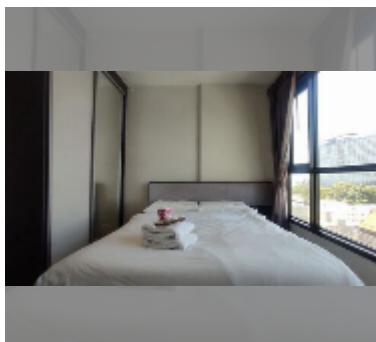

Condo for sale 1 bedroom 30 m² in The Base Central Pattaya, Pattaya

฿ 3,390,000

UNIT PARAMETERS:

UID	FS-241529
quota	foreign quota
type	1 bedroom
size	30m²
floor	10
view	city view
online viewing	yes

PROJECT PARAMETERS:

district	Central Pattaya
buildings	3
floors	32
built in	2016

FACILITIES:

General information: highrise, meters to beach: 100, minutes to beach: 5, covered parking.

Swimming pool: swimming pool, rooftop pool.

Chill zone: garden, rooftop chillout, barbeque areas.

Health zone: gym.

Other: lobby, CCTV, security.