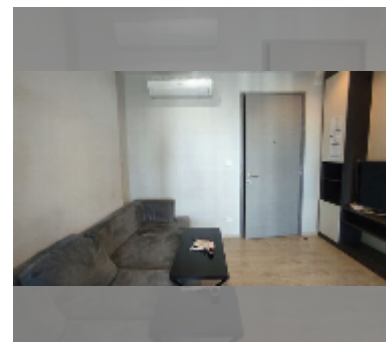

Condo for sale 1 bedroom 30 m² in The Base Central Pattaya, Pattaya

฿ 3,390,000

UNIT PARAMETERS:

UID	FS-241529
quota	foreign quota
type	1 bedroom
size	30m²
floor	10
view	city view
online viewing	yes

PROJECT PARAMETERS:

district	Central Pattaya
buildings	3
floors	32
built in	2016

FACILITIES:

General information: highrise, meters to beach: 100, minutes to beach: 5, covered parking.

Swimming pool: swimming pool, rooftop pool.

Chill zone: garden, rooftop chillout, barbeque areas.

Health zone: gym.

Other: lobby, CCTV, security.