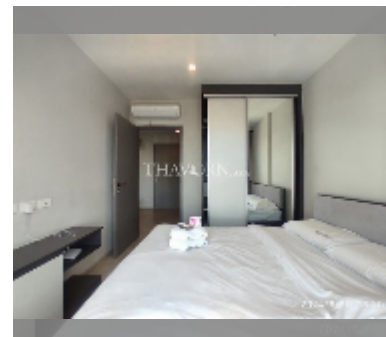

Condo for sale 1 bedroom 30 m² in The Base Central Pattaya, Pattaya

฿ 3,390,000

UNIT PARAMETERS:

UID	FS-241529
quota	foreign quota
type	1 bedroom
size	30m²
floor	10
view	city view
online viewing	yes

PROJECT PARAMETERS:

district	Central Pattaya
buildings	3
floors	32
built in	2016

FACILITIES:

General information: highrise, meters to beach: 100, minutes to beach: 5, covered parking.

Swimming pool: swimming pool, rooftop pool.

Chill zone: garden, rooftop chillout, barbeque areas.

Health zone: gym.

Other: lobby, CCTV, security.