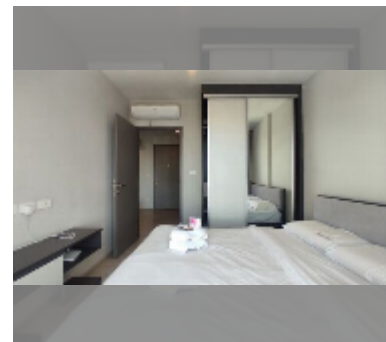

Condo for sale 1 bedroom 30 m² in The Base Central Pattaya, Pattaya

฿ 3,390,000

UNIT PARAMETERS:

UID	FS-241529
quota	foreign quota
type	1 bedroom
size	30m²
floor	10
view	city view
online viewing	yes

PROJECT PARAMETERS:

district	Central Pattaya
buildings	3
floors	32
built in	2016

FACILITIES:

General information: highrise, meters to beach: 100, minutes to beach: 5, covered parking.

Swimming pool: swimming pool, rooftop pool.

Chill zone: garden, rooftop chillout, barbeque areas.

Health zone: gym.

Other: lobby, CCTV, security.