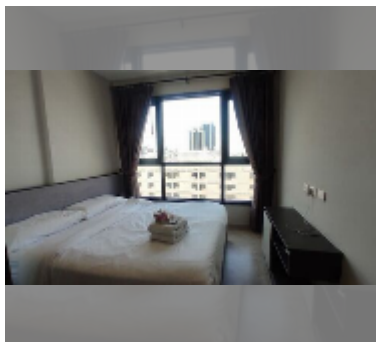

Condo for sale 1 bedroom 30 m² in The Base Central Pattaya, Pattaya

฿ 3,390,000

UNIT PARAMETERS:

UID	FS-241529
quota	foreign quota
type	1 bedroom
size	30m²
floor	10
view	city view
online viewing	yes

PROJECT PARAMETERS:

district	Central Pattaya
buildings	3
floors	32
built in	2016

FACILITIES:

General information: highrise, meters to beach: 100, minutes to beach: 5, covered parking.

Swimming pool: swimming pool, rooftop pool.

Chill zone: garden, rooftop chillout, barbeque areas.

Health zone: gym.

Other: lobby, CCTV, security.