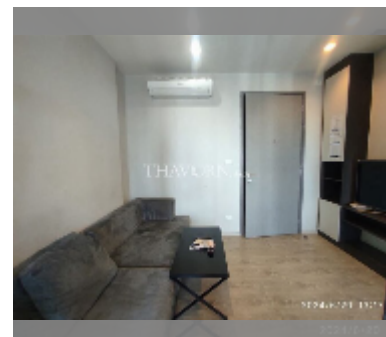

Condo for sale 1 bedroom 30 m² in The Base Central Pattaya, Pattaya

฿ 3,390,000

UNIT PARAMETERS:

UID	FS-241529
quota	foreign quota
type	1 bedroom
size	30m²
floor	10
view	city view
online viewing	yes

PROJECT PARAMETERS:

district	Central Pattaya
buildings	3
floors	32
built in	2016

FACILITIES:

General information: highrise, meters to beach: 100, minutes to beach: 5, covered parking.

Swimming pool: swimming pool, rooftop pool.

Chill zone: garden, rooftop chillout, barbeque areas.

Health zone: gym.

Other: lobby, CCTV, security.