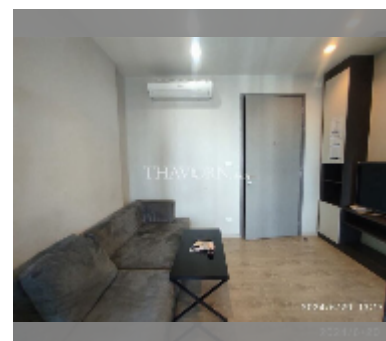

Condo for sale 1 bedroom 30 m² in The Base Central Pattaya, Pattaya

฿ 3,390,000

UNIT PARAMETERS:

UID	FS-241529
quota	foreign quota
type	1 bedroom
size	30m²
floor	10
view	city view
online viewing	yes

PROJECT PARAMETERS:

district	Central Pattaya
buildings	3
floors	32
built in	2016

FACILITIES:

General information: highrise, meters to beach: 100, minutes to beach: 5, covered parking.

Swimming pool: swimming pool, rooftop pool.

Chill zone: garden, rooftop chillout, barbeque areas.

Health zone: gym.

Other: lobby, CCTV, security.