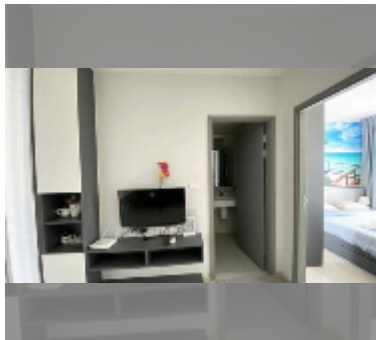

Condo for sale 1 bedroom 29 m² in The Base Central Pattaya, Pattaya

฿ 3,190,000

UNIT PARAMETERS:

UID	FS-241528
quota	foreign quota
type	1 bedroom
size	29m²
floor	9
view	sea view
online viewing	yes

PROJECT PARAMETERS:

district	Central Pattaya
buildings	3
floors	32
built in	2016

FACILITIES:

General information: highrise, meters to beach: 100, minutes to beach: 5, covered parking.

Swimming pool: swimming pool, rooftop pool.

Chill zone: garden, rooftop chillout, barbeque areas.

Health zone: gym.

Other: lobby, CCTV, security.