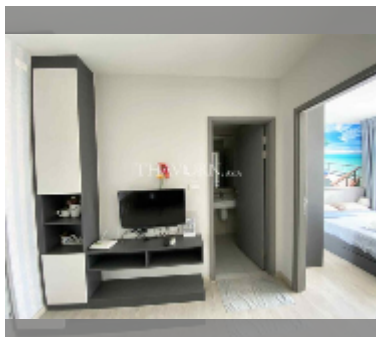

Condo for sale 1 bedroom 29 m² in The Base Central Pattaya, Pattaya

฿ 3,190,000

UNIT PARAMETERS:

UID	FS-241528
quota	foreign quota
type	1 bedroom
size	29m²
floor	9
view	sea view
online viewing	yes

PROJECT PARAMETERS:

district	Central Pattaya
buildings	3
floors	32
built in	2016

FACILITIES:

General information: highrise, meters to beach: 100, minutes to beach: 5, covered parking.

Swimming pool: swimming pool, rooftop pool.

Chill zone: garden, rooftop chillout, barbeque areas.

Health zone: gym.

Other: lobby, CCTV, security.