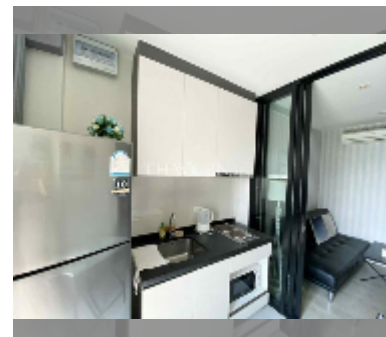

Condo for sale 1 bedroom 29 m² in The Base Central Pattaya, Pattaya

฿ 3,190,000

UNIT PARAMETERS:

UID	FS-241528
quota	foreign quota
type	1 bedroom
size	29m²
floor	9
view	sea view
online viewing	yes

PROJECT PARAMETERS:

district	Central Pattaya
buildings	3
floors	32
built in	2016

FACILITIES:

General information: highrise, meters to beach: 100, minutes to beach: 5, covered parking.

Swimming pool: swimming pool, rooftop pool.

Chill zone: garden, rooftop chillout, barbeque areas.

Health zone: gym.

Other: lobby, CCTV, security.