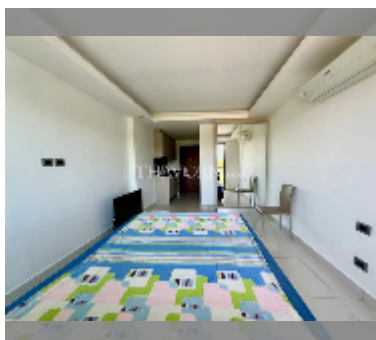

## Condo for sale studio 25.79 m<sup>2</sup> in Laguna Beach Resort, Pattaya

**฿ 1,500,000**

**UNIT PARAMETERS:**

UID	FS-241523
quota	foreign quota
type	studio
size	25.79m <sup>2</sup>
floor	2
view	city view
equipment: furniture	
online viewing	yes

**PROJECT PARAMETERS:**

district	Jomtien
buildings	3
floors	8
built in	2015
maintenance	฿ 10,832/year

**FACILITIES:**

**General information:** resort, meters to beach: 500, underground parking.  
**Swimming pool:** swimming pool, kids pool, water slides, waterfall, jacuzzi, sunbathing area, artificial beach.  
**Chill zone:** chill zone, garden.  
**Health zone:** gym.  
**Other:** reception, clubhouse, kids playgarden, security, minimart, laundry.