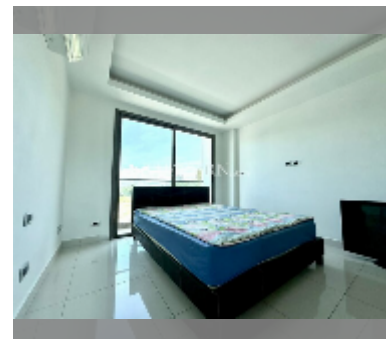

Condo for sale studio 25.79 m² in Laguna Beach Resort, Pattaya

฿ 1,500,000

UNIT PARAMETERS:

UID	FS-241523
quota	foreign quota
type	studio
size	25.79m²
floor	2
view	city view
equipment: furniture	
online viewing	yes

PROJECT PARAMETERS:

district	Jomtien
buildings	3
floors	8
built in	2015
maintenance	฿ 10,832/year

FACILITIES:

General information: resort, meters to beach: 500, underground parking.

Swimming pool: swimming pool, kids pool, water slides, waterfall, jacuzzi, sunbathing area, artificial beach.

Chill zone: chill zone, garden.

Health zone: gym.

Other: reception, clubhouse, kids playgarden, security, minimart, laundry.