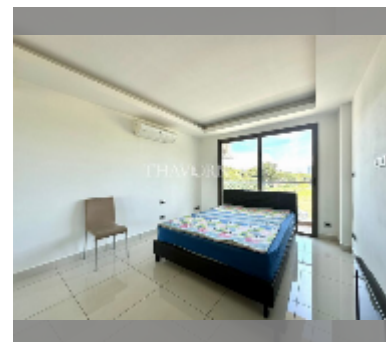

Condo for sale studio 25.79 m² in Laguna Beach Resort, Pattaya

฿ 1,500,000

UNIT PARAMETERS:

UID	FS-241523
quota	foreign quota
type	studio
size	25.79m²
floor	2
view	city view
equipment: furniture	
online viewing	yes

PROJECT PARAMETERS:

district	Jomtien
buildings	3
floors	8
built in	2015
maintenance	฿ 10,832/year

FACILITIES:

General information: resort, meters to beach: 500, underground parking.

Swimming pool: swimming pool, kids pool, water slides, waterfall, jacuzzi, sunbathing area, artificial beach.

Chill zone: chill zone, garden.

Health zone: gym.

Other: reception, clubhouse, kids playgarden, security, minimart, laundry.