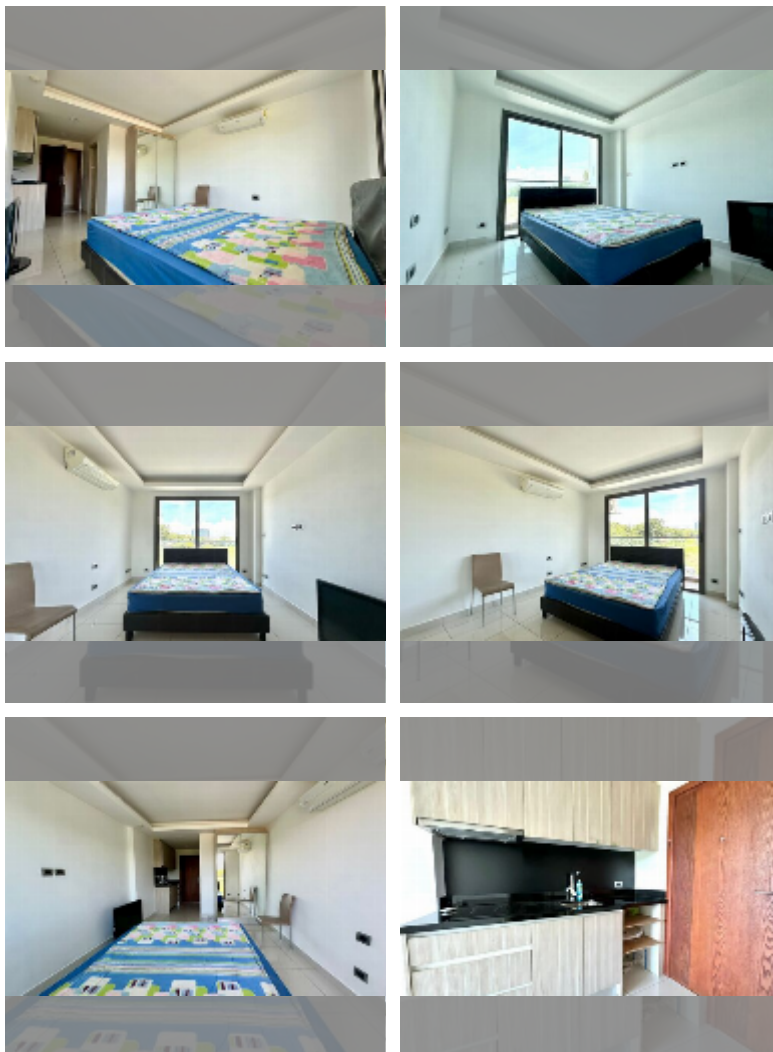

Condo for sale studio 25.79 m² in Laguna Beach Resort, Pattaya

฿ 1,500,000

UNIT PARAMETERS:

UID	FS-241523
quota	foreign quota
type	studio
size	25.79m²
floor	2
view	city view
equipment: furniture	
online viewing	yes

PROJECT PARAMETERS:

district	Jomtien
buildings	3
floors	8
built in	2015
maintenance	฿ 10,832/year

FACILITIES:

General information: resort, meters to beach: 500, underground parking.

Swimming pool: swimming pool, kids pool, water slides, waterfall, jacuzzi, sunbathing area, artificial beach.

Chill zone: chill zone, garden.

Health zone: gym.

Other: reception, clubhouse, kids playgarden, security, minimart, laundry.