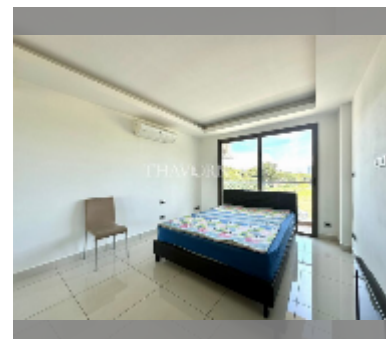

## Condo for sale studio 25.79 m<sup>2</sup> in Laguna Beach Resort, Pattaya

**฿ 1,500,000**

**UNIT PARAMETERS:**

UID	FS-241523
quota	foreign quota
type	studio
size	25.79m <sup>2</sup>
floor	2
view	city view
equipment: furniture	
online viewing	yes

**PROJECT PARAMETERS:**

district	Jomtien
buildings	3
floors	8
built in	2015
maintenance	฿ 10,832/year

**FACILITIES:**

**General information:** resort, meters to beach: 500, underground parking.  
**Swimming pool:** swimming pool, kids pool, water slides, waterfall, jacuzzi, sunbathing area, artificial beach.  
**Chill zone:** chill zone, garden.  
**Health zone:** gym.  
**Other:** reception, clubhouse, kids playgarden, security, minimart, laundry.