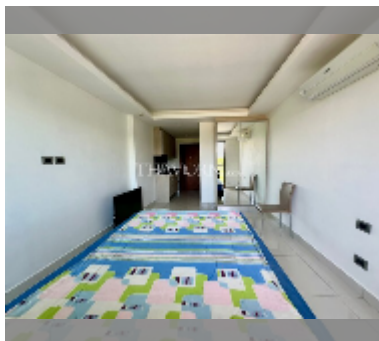

Condo for sale studio 25.79 m² in Laguna Beach Resort, Pattaya

฿ 1,500,000

UNIT PARAMETERS:

UID	FS-241523
quota	foreign quota
type	studio
size	25.79m ²
floor	2
view	city view
equipment: furniture	
online viewing	yes

Chill zone: chill zone, garden.

Health zone: gym.

Other: reception, clubhouse, kids playgarden, security, minimart, laundry.

[details](#)