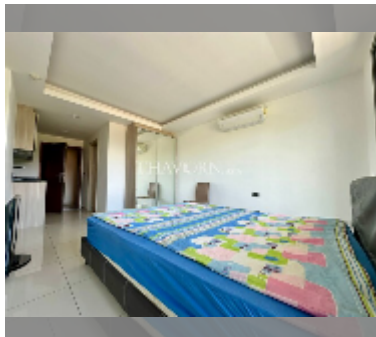

## Condo for sale studio 25.79 m<sup>2</sup> in Laguna Beach Resort, Pattaya

**฿ 1,500,000**

**UNIT PARAMETERS:**

UID	FS-241523
quota	foreign quota
type	studio
size	25.79m <sup>2</sup>
floor	2
view	city view
equipment: furniture	
online viewing	yes

**PROJECT PARAMETERS:**

district	Jomtien
buildings	3
floors	8
built in	2015
maintenance	฿ 10,832/year

**FACILITIES:**

**General information:** resort, meters to beach: 500, underground parking.  
**Swimming pool:** swimming pool, kids pool, water slides, waterfall, jacuzzi, sunbathing area, artificial beach.  
**Chill zone:** chill zone, garden.  
**Health zone:** gym.  
**Other:** reception, clubhouse, kids playgarden, security, minimart, laundry.