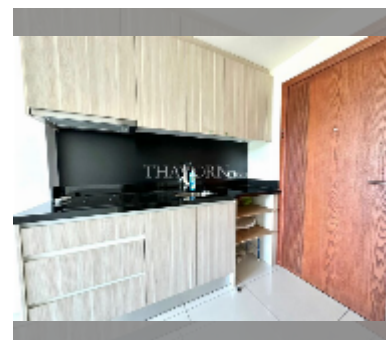

Condo for sale studio 25.79 m² in Laguna Beach Resort, Pattaya

฿ 1,500,000

UNIT PARAMETERS:

UID	FS-241523
quota	foreign quota
type	studio
size	25.79m²
floor	2
view	city view
equipment: furniture	
online viewing	yes

PROJECT PARAMETERS:

district	Jomtien
buildings	3
floors	8
built in	2015
maintenance	฿ 10,832/year

FACILITIES:

General information: resort, meters to beach: 500, underground parking.
Swimming pool: swimming pool, kids pool, water slides, waterfall, jacuzzi, sunbathing area, artificial beach.
Chill zone: chill zone, garden.
Health zone: gym.
Other: reception, clubhouse, kids playgarden, security, minimart, laundry.