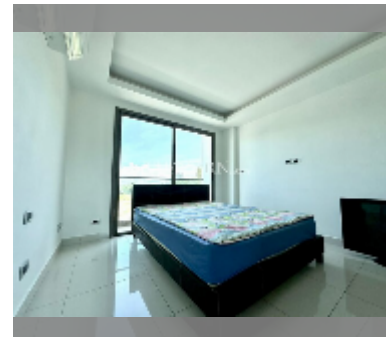

## Condo for sale studio 25.79 m<sup>2</sup> in Laguna Beach Resort, Pattaya

**฿ 1,500,000**

**UNIT PARAMETERS:**

UID	FS-241523
quota	foreign quota
type	studio
size	25.79m <sup>2</sup>
floor	2
view	city view
equipment: furniture	
online viewing	yes

**PROJECT PARAMETERS:**

district	Jomtien
buildings	3
floors	8
built in	2015
maintenance	฿ 10,832/year

**FACILITIES:**

**General information:** resort, meters to beach: 500, underground parking.  
**Swimming pool:** swimming pool, kids pool, water slides, waterfall, jacuzzi, sunbathing area, artificial beach.  
**Chill zone:** chill zone, garden.  
**Health zone:** gym.  
**Other:** reception, clubhouse, kids playgarden, security, minimart, laundry.