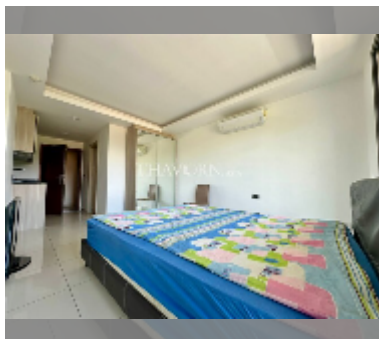

Condo for sale studio 25.79 m² in Laguna Beach Resort, Pattaya

฿ 1,500,000

UNIT PARAMETERS:

UID	FS-241523
quota	foreign quota
type	studio
size	25.79m²
floor	2
view	city view
equipment: furniture	
online viewing	yes

PROJECT PARAMETERS:

district	Jomtien
buildings	3
floors	8
built in	2015
maintenance	฿ 10,832/year

FACILITIES:

General information: resort, meters to beach: 500, underground parking.

Swimming pool: swimming pool, kids pool, water slides, waterfall, jacuzzi, sunbathing area, artificial beach.

Chill zone: chill zone, garden.

Health zone: gym.

Other: reception, clubhouse, kids playgarden, security, minimart, laundry.