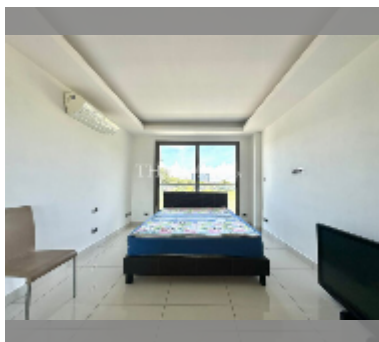

Condo for sale studio 25.79 m² in Laguna Beach Resort, Pattaya

฿ 1,500,000

UNIT PARAMETERS:

UID	FS-241523
quota	foreign quota
type	studio
size	25.79m²
floor	2
view	city view
equipment: furniture	
online viewing	yes

PROJECT PARAMETERS:

district	Jomtien
buildings	3
floors	8
built in	2015
maintenance	฿ 10,832/year

FACILITIES:

General information: resort, meters to beach: 500, underground parking.

Swimming pool: swimming pool, kids pool, water slides, waterfall, jacuzzi, sunbathing area, artificial beach.

Chill zone: chill zone, garden.

Health zone: gym.

Other: reception, clubhouse, kids playgarden, security, minimart, laundry.