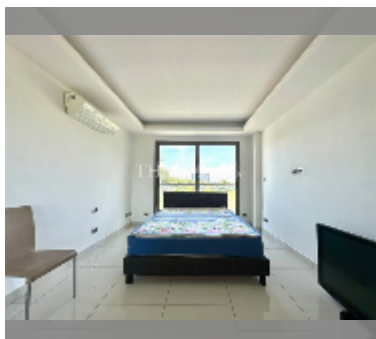

## Condo for sale studio 25.79 m<sup>2</sup> in Laguna Beach Resort, Pattaya

**฿ 1,500,000**

**UNIT PARAMETERS:**

UID	FS-241523
quota	foreign quota
type	studio
size	25.79m <sup>2</sup>
floor	2
view	city view
equipment: furniture	
online viewing	yes

**PROJECT PARAMETERS:**

district	Jomtien
buildings	3
floors	8
built in	2015
maintenance	฿ 10,832/year

**FACILITIES:**

**General information:** resort, meters to beach: 500, underground parking.  
**Swimming pool:** swimming pool, kids pool, water slides, waterfall, jacuzzi, sunbathing area, artificial beach.  
**Chill zone:** chill zone, garden.  
**Health zone:** gym.  
**Other:** reception, clubhouse, kids playgarden, security, minimart, laundry.