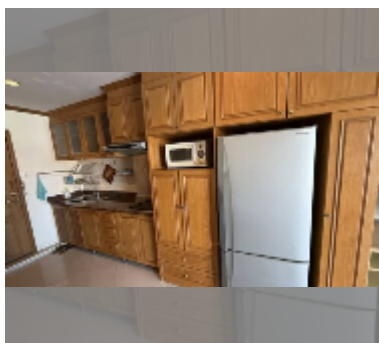

Condo for sale 1 bedroom 58.2 m² in Jomtien Thip Condotel, Pattaya

฿ 2,600,000

UNIT PARAMETERS:

UID	FS-241515
quota	thai quota
type	1 bedroom
size	58.2m²
floor	9
view	city view
quality	good
equipment: furniture	
online viewing	yes

PROJECT PARAMETERS:

district	Jomtien
buildings	1
floors	10
built in	1999

FACILITIES:

General information: highrise, meters to beach: 300, minutes to beach: 2, open parking, covered parking.
Swimming pool: swimming pool.
Chill zone: chill zone.
Health zone: gym.
Other: reception, lobby, CCTV, security.