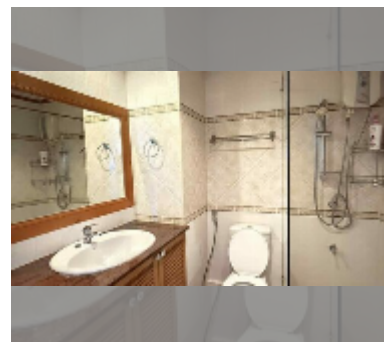

Condo for sale 1 bedroom 58.2 m² in Jomtien Thip Condotel, Pattaya

฿ 2,600,000

UNIT PARAMETERS:

UID	FS-241515
quota	thai quota
type	1 bedroom
size	58.2m²
floor	9
view	city view
quality	good
equipment: furniture	
online viewing	yes

PROJECT PARAMETERS:

district	Jomtien
buildings	1
floors	10
built in	1999

FACILITIES:

General information: highrise, meters to beach: 300, minutes to beach: 2, open parking, covered parking.
Swimming pool: swimming pool.
Chill zone: chill zone.
Health zone: gym.
Other: reception, lobby, CCTV, security.