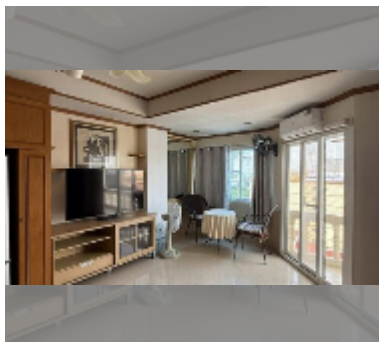

Condo for sale 1 bedroom 58.2 m² in Jomtien Thip Condotel, Pattaya

฿ 2,600,000

UNIT PARAMETERS:

UID	FS-241515
quota	thai quota
type	1 bedroom
size	58.2m²
floor	9
view	city view
quality	good
equipment: furniture	
online viewing	yes

PROJECT PARAMETERS:

district	Jomtien
buildings	1
floors	10
built in	1999

FACILITIES:

General information: highrise, meters to beach: 300, minutes to beach: 2, open parking, covered parking.
Swimming pool: swimming pool.
Chill zone: chill zone.
Health zone: gym.
Other: reception, lobby, CCTV, security.