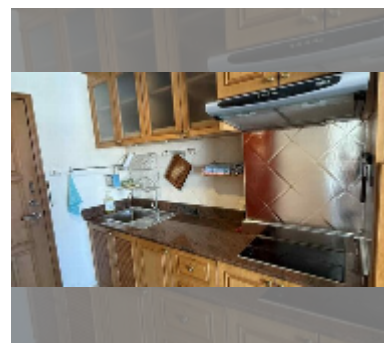

Condo for sale 1 bedroom 58.2 m² in Jomtien Thip Condotel, Pattaya

฿ 2,600,000

UNIT PARAMETERS:

UID	FS-241515
quota	thai quota
type	1 bedroom
size	58.2m²
floor	9
view	city view
quality	good
equipment: furniture	
online viewing	yes

PROJECT PARAMETERS:

district	Jomtien
buildings	1
floors	10
built in	1999

FACILITIES:

General information: highrise, meters to beach: 300, minutes to beach: 2, open parking, covered parking.
Swimming pool: swimming pool.
Chill zone: chill zone.
Health zone: gym.
Other: reception, lobby, CCTV, security.