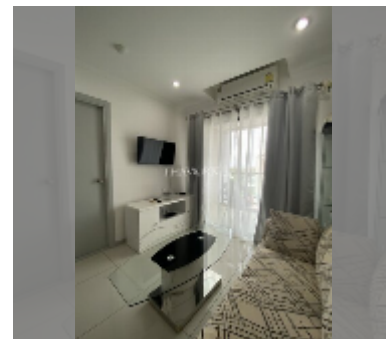

Condo for sale 1 bedroom 33.54 m² in Siam Oriental Elegance, Pattaya

฿ 1,450,000

UNIT PARAMETERS:

UID	FS-241513
quota	thai quota
type	1 bedroom
size	33.54m²
floor	8
view	city view

PROJECT PARAMETERS:

district	Pratumnak
buildings	1
floors	8
built in	2013

FACILITIES:

General information: boutique, meters to beach: 500, minutes to beach: 8, pets are allowed, open parking.

Swimming pool: rooftop pool.

Chill zone: chill zone, rooftop chillout.

Other: CCTV, security, laundry.