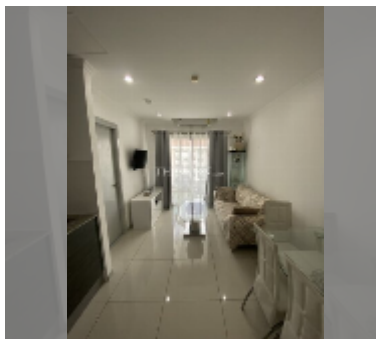

Condo for sale 1 bedroom 33.54 m² in Siam Oriental Elegance, Pattaya

฿ 1,450,000

UNIT PARAMETERS:

UID	FS-241513
quota	thai quota
type	1 bedroom
size	33.54m²
floor	8
view	city view

PROJECT PARAMETERS:

district	Pratumnak
buildings	1
floors	8
built in	2013

FACILITIES:

General information: boutique, meters to beach: 500, minutes to beach: 8, pets are allowed, open parking.

Swimming pool: rooftop pool.

Chill zone: chill zone, rooftop chillout.

Other: CCTV, security, laundry.