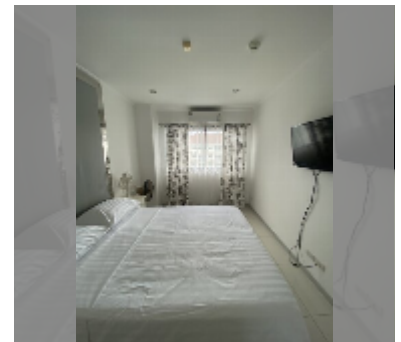

## Condo for sale 1 bedroom 33.54 m<sup>2</sup> in Siam Oriental Elegance, Pattaya

**฿ 1,450,000**

### UNIT PARAMETERS:

UID	FS-241513
quota	thai quota
type	1 bedroom
size	33.54m <sup>2</sup>
floor	8
view	city view