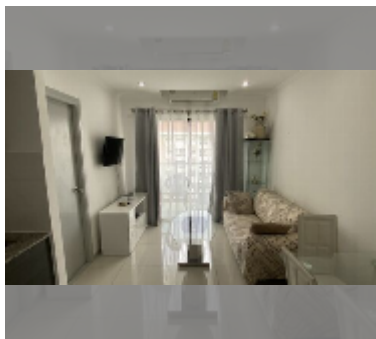

Condo for sale 1 bedroom 33.54 m² in Siam Oriental Elegance, Pattaya

฿ 1,450,000

UNIT PARAMETERS:

UID	FS-241513
quota	thai quota
type	1 bedroom
size	33.54m²
floor	8
view	city view

PROJECT PARAMETERS:

district	Pratumnak
buildings	1
floors	8
built in	2013

FACILITIES:

General information: boutique, meters to beach: 500, minutes to beach: 8, pets are allowed, open parking.

Swimming pool: rooftop pool.

Chill zone: chill zone, rooftop chillout.

Other: CCTV, security, laundry.