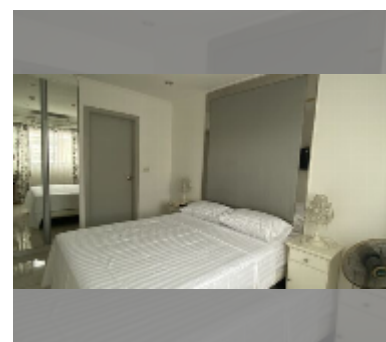

Condo for sale 1 bedroom 33.54 m² in Siam Oriental Elegance, Pattaya

฿ 1,450,000

UNIT PARAMETERS:

UID	FS-241513
quota	thai quota
type	1 bedroom
size	33.54m²
floor	8
view	city view

PROJECT PARAMETERS:

district	Pratumnak
buildings	1
floors	8
built in	2013

FACILITIES:

General information: boutique, meters to beach: 500, minutes to beach: 8, pets are allowed, open parking.

Swimming pool: rooftop pool.

Chill zone: chill zone, rooftop chillout.

Other: CCTV, security, laundry.