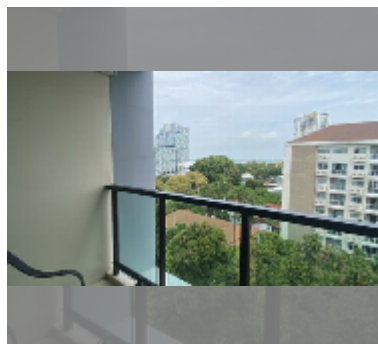

Condo for sale 1 bedroom 33.54 m² in Siam Oriental Elegance, Pattaya

฿ 1,450,000

UNIT PARAMETERS:

UID	FS-241513
quota	thai quota
type	1 bedroom
size	33.54m ²
floor	8
view	city view

PROJECT PARAMETERS:

district	Pratumnak
buildings	1
floors	8
built in	2013

FACILITIES:

General information: boutique, meters to beach: 500, minutes to beach: 8, pets are allowed, open parking.

Swimming pool: rooftop pool.

Chill zone: chill zone, rooftop chillout.

Other: CCTV, security, laundry.