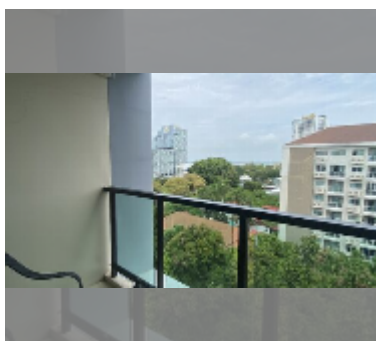

Condo for sale 1 bedroom 33.54 m² in Siam Oriental Elegance, Pattaya

฿ 1,450,000

UNIT PARAMETERS:

UID	FS-241513
quota	thai quota
type	1 bedroom
size	33.54m²
floor	8
view	city view

PROJECT PARAMETERS:

district	Pratumnak
buildings	1
floors	8
built in	2013

FACILITIES:

General information: boutique, meters to beach: 500, minutes to beach: 8, pets are allowed, open parking.

Swimming pool: rooftop pool.

Chill zone: chill zone, rooftop chillout.

Other: CCTV, security, laundry.