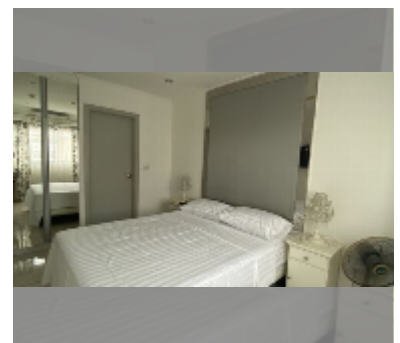

Condo for sale 1 bedroom 33.54 m² in Siam Oriental Elegance, Pattaya

฿ 1,450,000

UNIT PARAMETERS:

UID	FS-241513
quota	thai quota
type	1 bedroom
size	33.54m ²
floor	8
view	city view

PROJECT PARAMETERS:

district	Pratumnak
buildings	1
floors	8
built in	2013

FACILITIES:

General information: boutique, meters to beach: 500, minutes to beach: 8, pets are allowed, open parking.

Swimming pool: rooftop pool.

Chill zone: chill zone, rooftop chillout.

Other: CCTV, security, laundry.