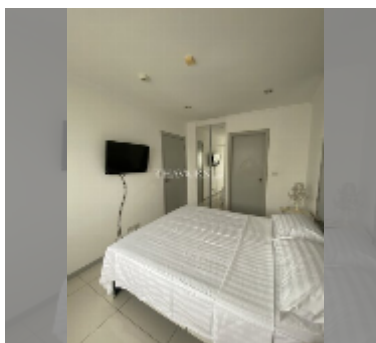

Condo for sale 1 bedroom 33.54 m² in Siam Oriental Elegance, Pattaya

฿ 1,450,000

UNIT PARAMETERS:

UID	FS-241513
quota	thai quota
type	1 bedroom
size	33.54m²
floor	8
view	city view

PROJECT PARAMETERS:

district	Pratumnak
buildings	1
floors	8
built in	2013

FACILITIES:

General information: boutique, meters to beach: 500, minutes to beach: 8, pets are allowed, open parking.

Swimming pool: rooftop pool.

Chill zone: chill zone, rooftop chillout.

Other: CCTV, security, laundry.