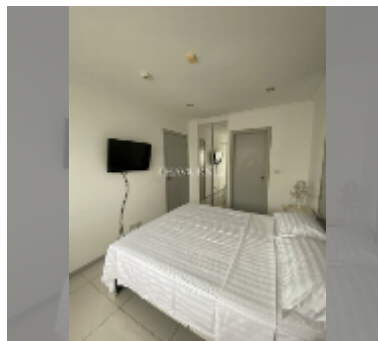

Condo for sale 1 bedroom 33.54 m² in Siam Oriental Elegance, Pattaya

฿ 1,450,000

UNIT PARAMETERS:

UID	FS-241513
quota	thai quota
type	1 bedroom
size	33.54m ²
floor	8
view	city view

PROJECT PARAMETERS:

district	Pratumnak
buildings	1
floors	8
built in	2013

FACILITIES:

General information: boutique, meters to beach: 500, minutes to beach: 8, pets are allowed, open parking.

Swimming pool: rooftop pool.

Chill zone: chill zone, rooftop chillout.

Other: CCTV, security, laundry.