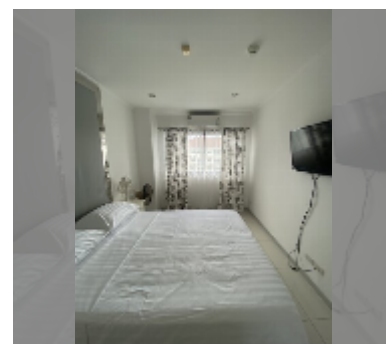

Condo for sale 1 bedroom 33.54 m² in Siam Oriental Elegance, Pattaya

฿ 1,450,000

UNIT PARAMETERS:

UID	FS-241513
quota	thai quota
type	1 bedroom
size	33.54m²
floor	8
view	city view

PROJECT PARAMETERS:

district	Pratumnak
buildings	1
floors	8
built in	2013

FACILITIES:

General information: boutique, meters to beach: 500, minutes to beach: 8, pets are allowed, open parking.

Swimming pool: rooftop pool.

Chill zone: chill zone, rooftop chillout.

Other: CCTV, security, laundry.