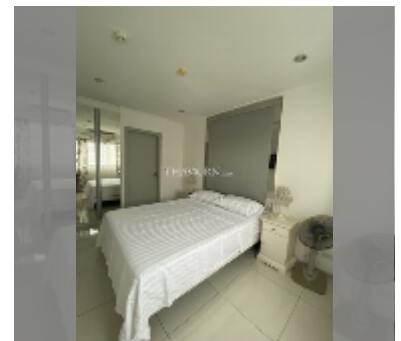

Condo for sale 1 bedroom 33.54 m² in Siam Oriental Elegance, Pattaya

฿ 1,450,000

UNIT PARAMETERS:

UID	FS-241513
quota	thai quota
type	1 bedroom
size	33.54m ²
floor	8
view	city view

PROJECT PARAMETERS:

district	Pratumnak
buildings	1
floors	8
built in	2013

FACILITIES:

General information: boutique, meters to beach: 500, minutes to beach: 8, pets are allowed, open parking.

Swimming pool: rooftop pool.

Chill zone: chill zone, rooftop chillout.

Other: CCTV, security, laundry.