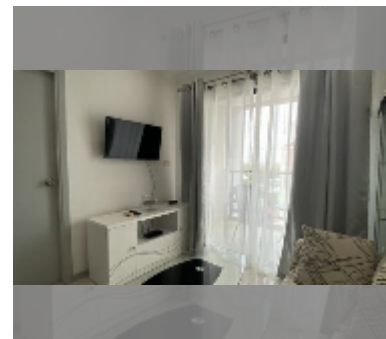

Condo for sale 1 bedroom 33.54 m² in Siam Oriental Elegance, Pattaya

฿ 1,450,000

UNIT PARAMETERS:

UID	FS-241513
quota	thai quota
type	1 bedroom
size	33.54m²
floor	8
view	city view

PROJECT PARAMETERS:

district	Pratumnak
buildings	1
floors	8
built in	2013

FACILITIES:

General information: boutique, meters to beach: 500, minutes to beach: 8, pets are allowed, open parking.

Swimming pool: rooftop pool.

Chill zone: chill zone, rooftop chillout.

Other: CCTV, security, laundry.