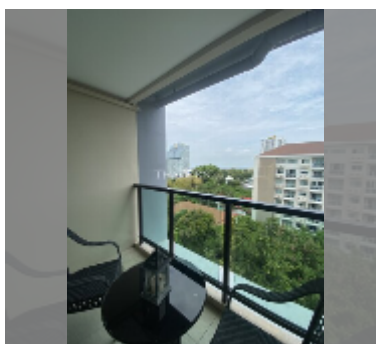

Condo for sale 1 bedroom 33.54 m² in Siam Oriental Elegance, Pattaya

฿ 1,450,000

UNIT PARAMETERS:

UID	FS-241513
quota	thai quota
type	1 bedroom
size	33.54m²
floor	8
view	city view

PROJECT PARAMETERS:

district	Pratumnak
buildings	1
floors	8
built in	2013

FACILITIES:

General information: boutique, meters to beach: 500, minutes to beach: 8, pets are allowed, open parking.

Swimming pool: rooftop pool.

Chill zone: chill zone, rooftop chillout.

Other: CCTV, security, laundry.