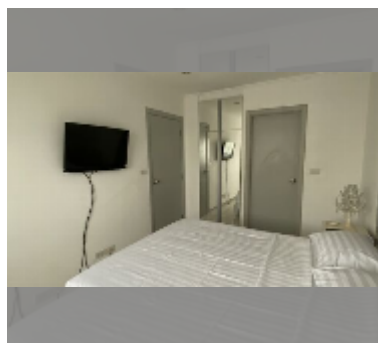

Condo for sale 1 bedroom 33.54 m² in Siam Oriental Elegance, Pattaya

฿ 1,450,000

UNIT PARAMETERS:

UID	FS-241513
quota	thai quota
type	1 bedroom
size	33.54m ²
floor	8
view	city view

PROJECT PARAMETERS:

district	Pratumnak
buildings	1
floors	8
built in	2013

FACILITIES:

General information: boutique, meters to beach: 500, minutes to beach: 8, pets are allowed, open parking.

Swimming pool: rooftop pool.

Chill zone: chill zone, rooftop chillout.

Other: CCTV, security, laundry.