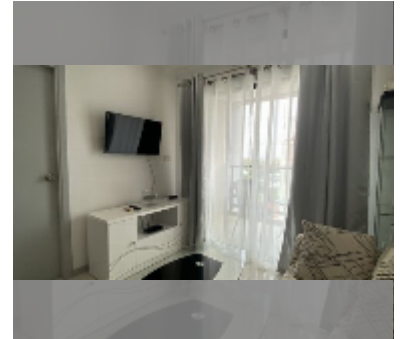

Condo for sale 1 bedroom 33.54 m² in Siam Oriental Elegance, Pattaya

฿ 1,450,000

UNIT PARAMETERS:

UID	FS-241513
quota	thai quota
type	1 bedroom
size	33.54m ²
floor	8
view	city view

PROJECT PARAMETERS:

district	Pratumnak
buildings	1
floors	8
built in	2013

FACILITIES:

General information: boutique, meters to beach: 500, minutes to beach: 8, pets are allowed, open parking.

Swimming pool: rooftop pool.

Chill zone: chill zone, rooftop chillout.

Other: CCTV, security, laundry.