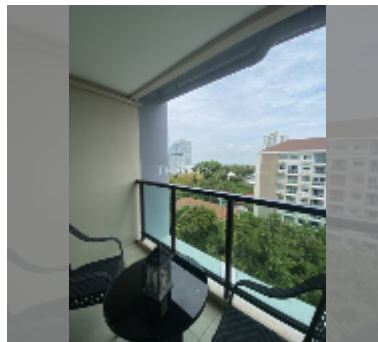

Condo for sale 1 bedroom 33.54 m² in Siam Oriental Elegance, Pattaya

฿ 1,450,000

UNIT PARAMETERS:

UID	FS-241513
quota	thai quota
type	1 bedroom
size	33.54m ²
floor	8
view	city view

PROJECT PARAMETERS:

district	Pratumnak
buildings	1
floors	8
built in	2013

FACILITIES:

General information: boutique, meters to beach: 500, minutes to beach: 8, pets are allowed, open parking.

Swimming pool: rooftop pool.

Chill zone: chill zone, rooftop chillout.

Other: CCTV, security, laundry.