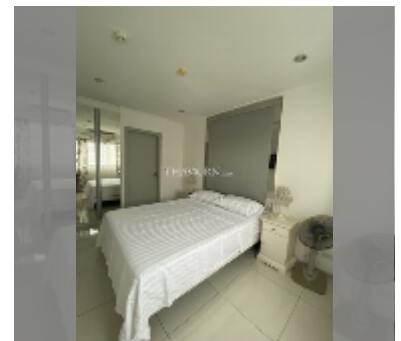

## Condo for sale 1 bedroom 33.54 m<sup>2</sup> in Siam Oriental Elegance, Pattaya

**฿ 1,450,000**

### UNIT PARAMETERS:

UID	FS-241513
quota	thai quota
type	1 bedroom
size	33.54m <sup>2</sup>
floor	8
view	city view