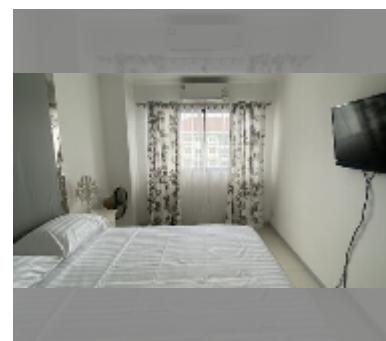

Condo for sale 1 bedroom 33.54 m² in Siam Oriental Elegance, Pattaya

฿ 1,450,000

UNIT PARAMETERS:

UID	FS-241513
quota	thai quota
type	1 bedroom
size	33.54m²
floor	8
view	city view

PROJECT PARAMETERS:

district	Pratumnak
buildings	1
floors	8
built in	2013

FACILITIES:

General information: boutique, meters to beach: 500, minutes to beach: 8, pets are allowed, open parking.

Swimming pool: rooftop pool.

Chill zone: chill zone, rooftop chillout.

Other: CCTV, security, laundry.