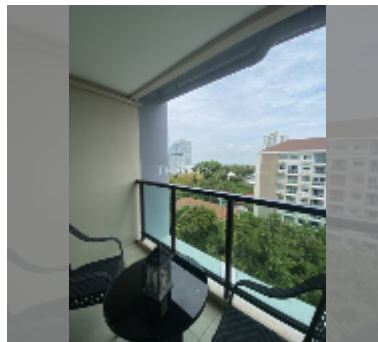

Condo for sale 1 bedroom 33.54 m² in Siam Oriental Elegance, Pattaya

฿ 1,450,000

UNIT PARAMETERS:

UID	FS-241513
quota	thai quota
type	1 bedroom
size	33.54m²
floor	8
view	city view

PROJECT PARAMETERS:

district	Pratumnak
buildings	1
floors	8
built in	2013

FACILITIES:

General information: boutique, meters to beach: 500, minutes to beach: 8, pets are allowed, open parking.

Swimming pool: rooftop pool.

Chill zone: chill zone, rooftop chillout.

Other: CCTV, security, laundry.