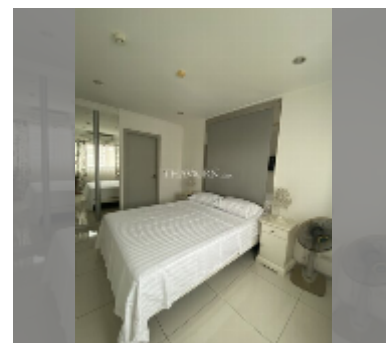

Condo for sale 1 bedroom 33.54 m² in Siam Oriental Elegance, Pattaya

฿ 1,450,000

UNIT PARAMETERS:

UID	FS-241513
quota	thai quota
type	1 bedroom
size	33.54m²
floor	8
view	city view

PROJECT PARAMETERS:

district	Pratumnak
buildings	1
floors	8
built in	2013

FACILITIES:

General information: boutique, meters to beach: 500, minutes to beach: 8, pets are allowed, open parking.

Swimming pool: rooftop pool.

Chill zone: chill zone, rooftop chillout.

Other: CCTV, security, laundry.