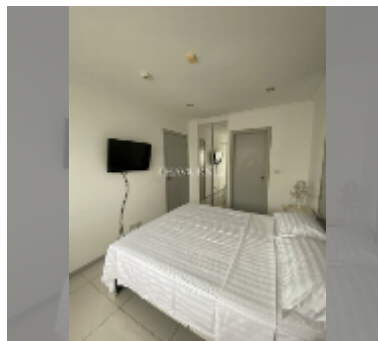

## Condo for sale 1 bedroom 33.54 m<sup>2</sup> in Siam Oriental Elegance, Pattaya

**฿ 1,450,000**

### UNIT PARAMETERS:

UID	FS-241513
quota	thai quota
type	1 bedroom
size	33.54m <sup>2</sup>
floor	8
view	city view