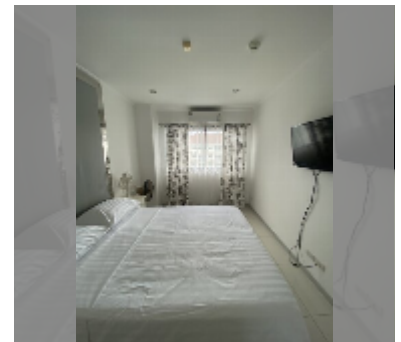

Condo for sale 1 bedroom 33.54 m² in Siam Oriental Elegance, Pattaya

฿ 1,450,000

UNIT PARAMETERS:

UID	FS-241513
quota	thai quota
type	1 bedroom
size	33.54m ²
floor	8
view	city view

PROJECT PARAMETERS:

district	Pratumnak
buildings	1
floors	8
built in	2013

FACILITIES:

General information: boutique, meters to beach: 500, minutes to beach: 8, pets are allowed, open parking.

Swimming pool: rooftop pool.

Chill zone: chill zone, rooftop chillout.

Other: CCTV, security, laundry.