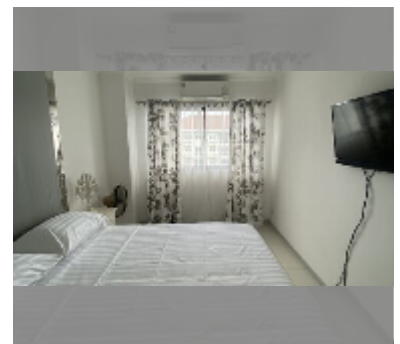

Condo for sale 1 bedroom 33.54 m² in Siam Oriental Elegance, Pattaya

฿ 1,450,000

UNIT PARAMETERS:

UID	FS-241513
quota	thai quota
type	1 bedroom
size	33.54m²
floor	8
view	city view

PROJECT PARAMETERS:

district	Pratumnak
buildings	1
floors	8
built in	2013

FACILITIES:

General information: boutique, meters to beach: 500, minutes to beach: 8, pets are allowed, open parking.

Swimming pool: rooftop pool.

Chill zone: chill zone, rooftop chillout.

Other: CCTV, security, laundry.