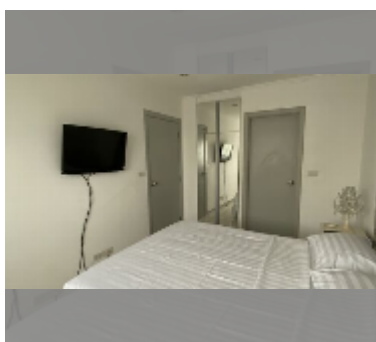

Condo for sale 1 bedroom 33.54 m² in Siam Oriental Elegance, Pattaya

฿ 1,450,000

UNIT PARAMETERS:

UID	FS-241513
quota	thai quota
type	1 bedroom
size	33.54m²
floor	8
view	city view

PROJECT PARAMETERS:

district	Pratumnak
buildings	1
floors	8
built in	2013

FACILITIES:

General information: boutique, meters to beach: 500, minutes to beach: 8, pets are allowed, open parking.

Swimming pool: rooftop pool.

Chill zone: chill zone, rooftop chillout.

Other: CCTV, security, laundry.