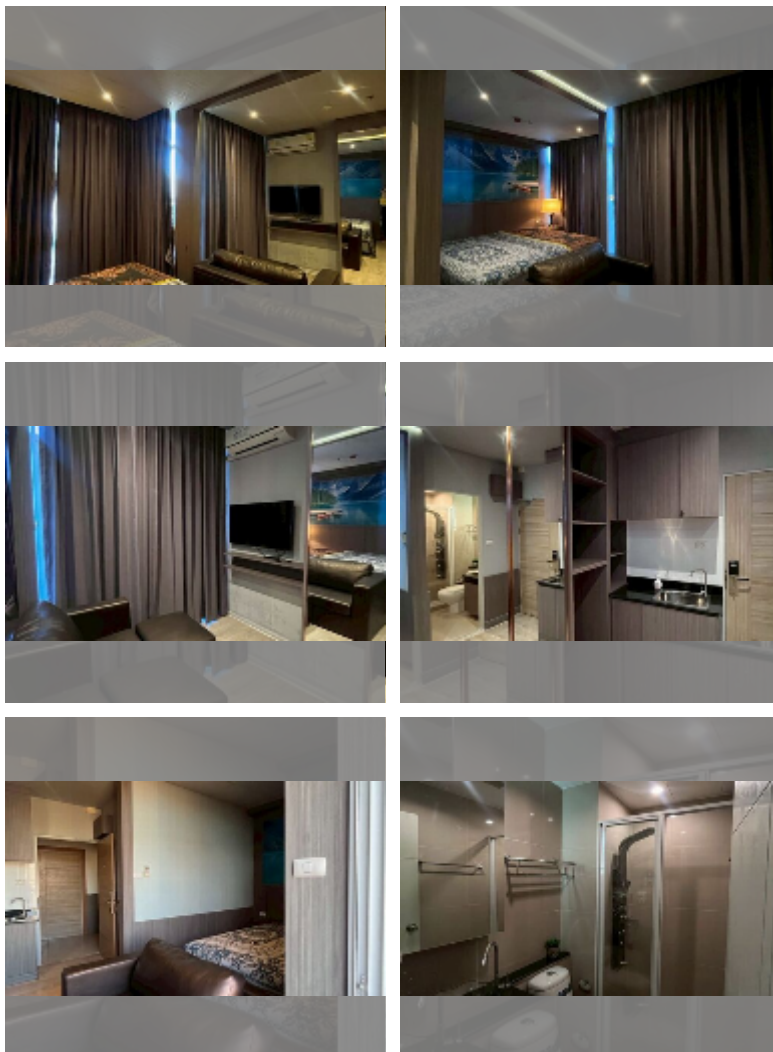

Condo for sale studio 24.78 m² in The Twin Tower Jomtien, Pattaya

฿ 1,700,000

UNIT PARAMETERS:

UID	FS-241512
quota	thai quota
type	studio
size	24.78m ²
floor	7
view	partial sea view
online viewing	yes

PROJECT PARAMETERS:

Health zone: gym.

Other: reception, lobby, CCTV, security, laundry.

[details](#)