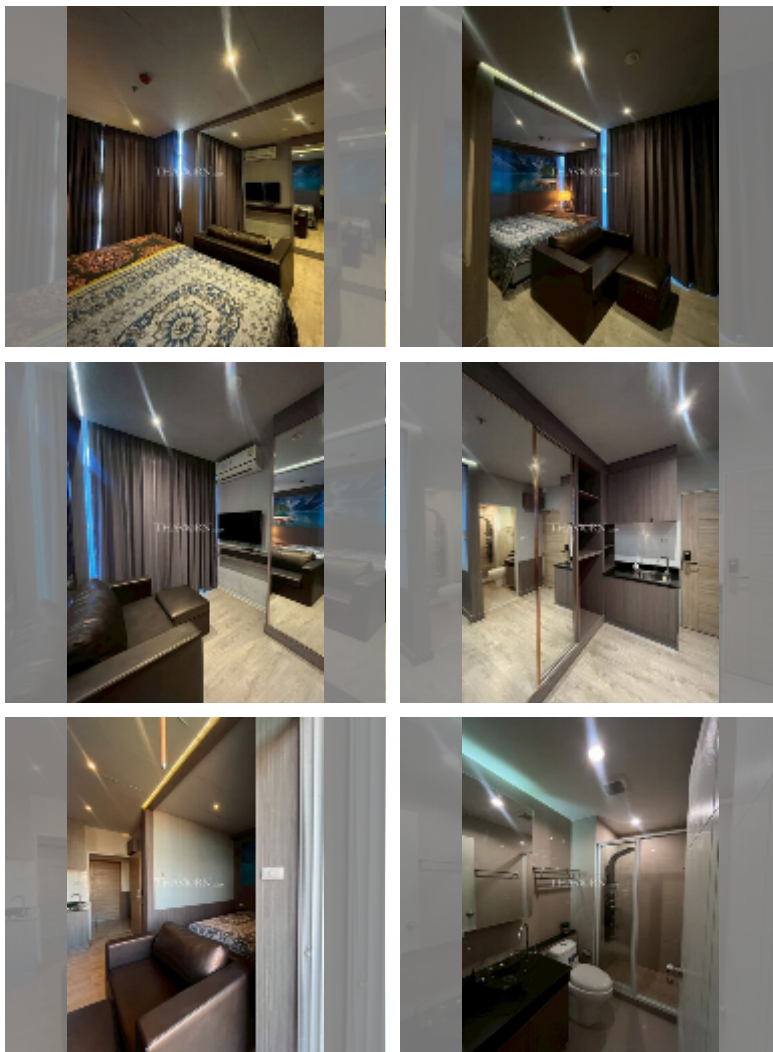

Condo for sale studio 24.78 m² in The Twin Tower Jomtien, Pattaya

฿ 1,700,000

UNIT PARAMETERS:

UID	FS-241512
quota	thai quota
type	studio
size	24.78m ²
floor	7
view	partial sea view
online viewing	yes

PROJECT PARAMETERS:

Health zone: gym.

Other: reception, lobby, CCTV, security, laundry.

[details](#)